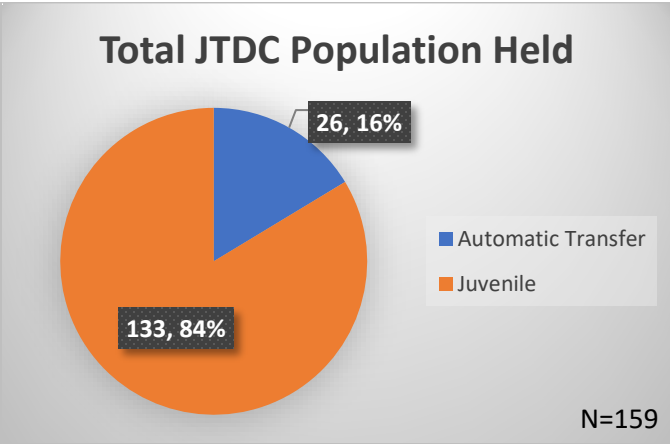

Daily Data Dashboard – June 29, 2026
Demographics for JTDC Population
Monday Morning Midnight Count
Shelter Care Midnight Count: 7

Data sources: cFive Supervisor – Court Involved Population and RMIS – JTDC Population
 This data reflects the most accurate information available at the time the datasets were generated. Please note that all reports and data provided are subject to a margin of error of 5% or less