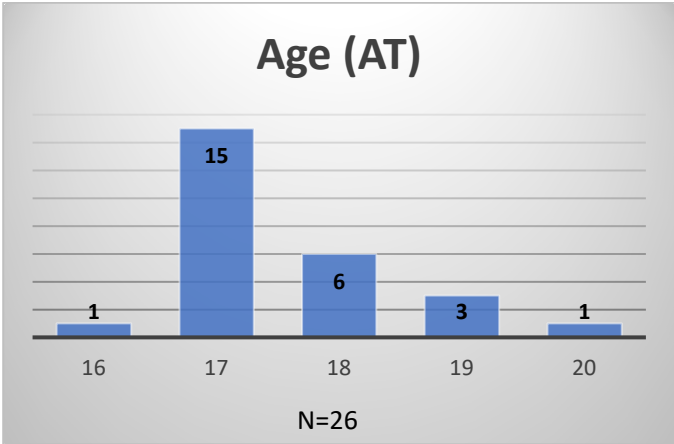

Daily Data Dashboard – June 29, 2026
Demographics for JTDC Population
Monday Morning Midnight Count
Shelter Care Midnight Count: 7

Data sources: cFive Supervisor – Court Involved Population and RMIS – JTDC Population
 This data reflects the most accurate information available at the time the datasets were generated. Please note that all reports and data provided are subject to a margin of error of 5% or less