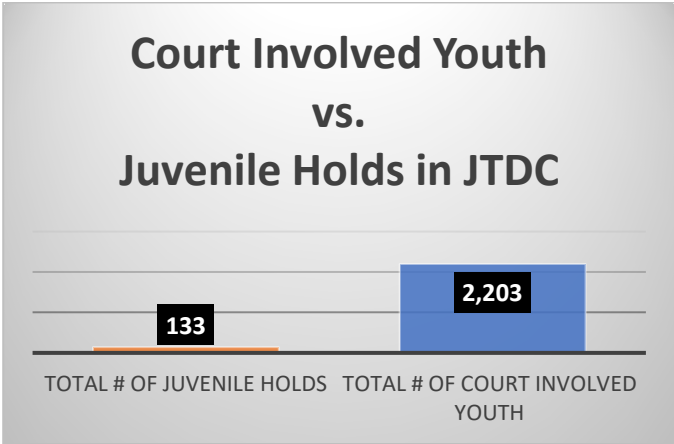

Daily Data Dashboard – June 29, 2026
Demographics for JTDC Population
Monday Morning Midnight Count
Shelter Care Midnight Count: 7

Data sources: cFive Supervisor – Court Involved Population and RMIS – JTDC Population
 This data reflects the most accurate information available at the time the datasets were generated. Please note that all reports and data provided are subject to a margin of error of 5% or less