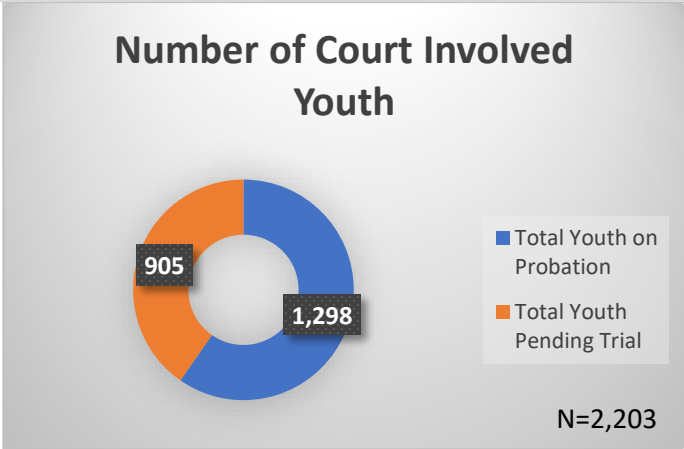

Daily Data Dashboard – June 29, 2026
Demographics for JTDC Population
Monday Morning Midnight Count
Shelter Care Midnight Count: 7

Data sources: cFive Supervisor – Court Involved Population and RMIS – JTDC Population
 This data reflects the most accurate information available at the time the datasets were generated. Please note that all reports and data provided are subject to a margin of error of 5% or less