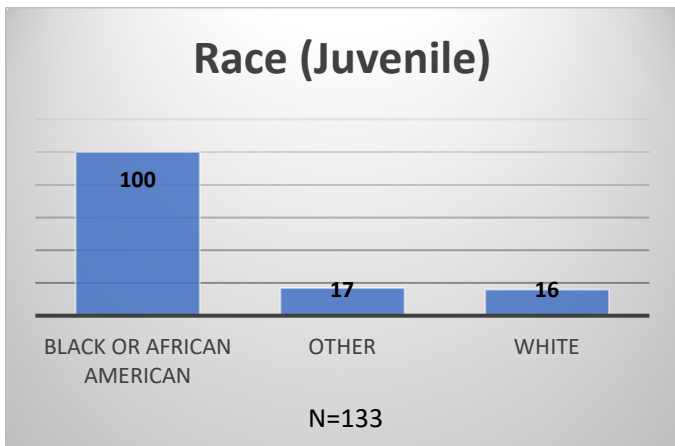

Daily Data Dashboard – June 29, 2026
Demographics for JTDC Population
Monday Morning Midnight Count
Shelter Care Midnight Count: 7

Data sources: cFive Supervisor – Court Involved Population and RMIS – JTDC Population
 This data reflects the most accurate information available at the time the datasets were generated. Please note that all reports and data provided are subject to a margin of error of 5% or less