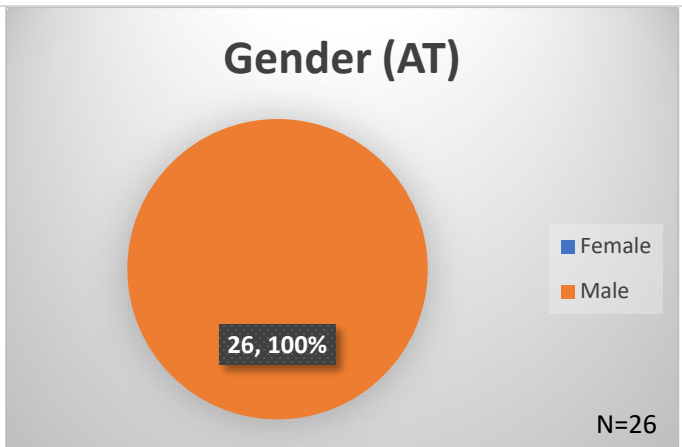

Daily Data Dashboard – June 29, 2026
Demographics for JTDC Population
Monday Morning Midnight Count
Shelter Care Midnight Count: 7

Data sources: cFive Supervisor – Court Involved Population and RMIS – JTDC Population
 This data reflects the most accurate information available at the time the datasets were generated. Please note that all reports and data provided are subject to a margin of error of 5% or less