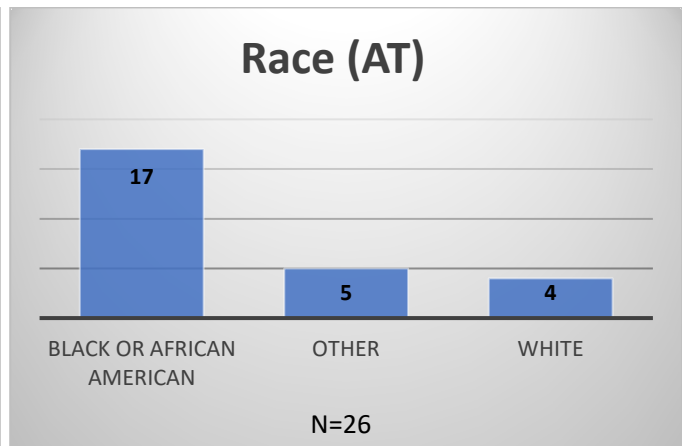

Daily Data Dashboard – June 29, 2026
Demographics for JTDC Population
Monday Morning Midnight Count
Shelter Care Midnight Count: 7

Data sources: cFive Supervisor – Court Involved Population and RMIS – JTDC Population
 This data reflects the most accurate information available at the time the datasets were generated. Please note that all reports and data provided are subject to a margin of error of 5% or less