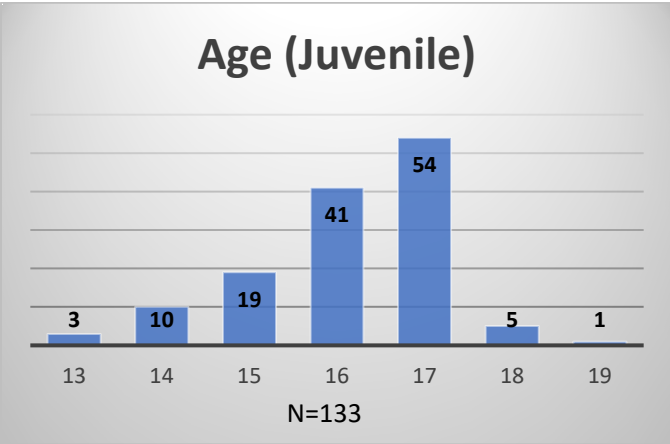

Daily Data Dashboard – June 29, 2026
Demographics for JTDC Population
Monday Morning Midnight Count
Shelter Care Midnight Count: 7

Data sources: cFive Supervisor – Court Involved Population and RMIS – JTDC Population
 This data reflects the most accurate information available at the time the datasets were generated. Please note that all reports and data provided are subject to a margin of error of 5% or less