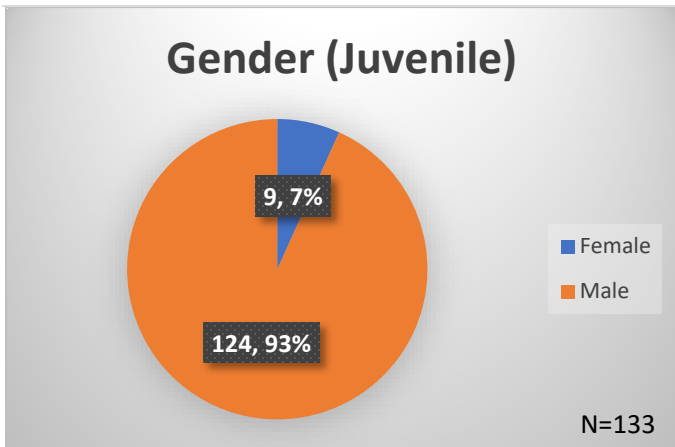

Daily Data Dashboard – June 29, 2026
Demographics for JTDC Population
Monday Morning Midnight Count
Shelter Care Midnight Count: 7

Data sources: cFive Supervisor – Court Involved Population and RMIS – JTDC Population
 This data reflects the most accurate information available at the time the datasets were generated. Please note that all reports and data provided are subject to a margin of error of 5% or less