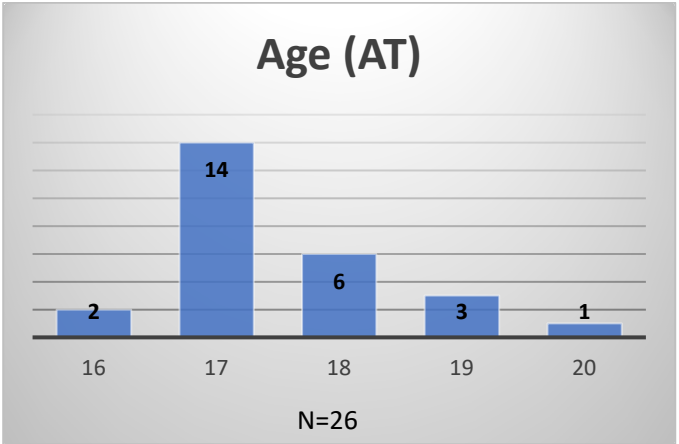

Daily Data Dashboard – June 26, 2026
Demographics for JTDC Population
Friday Morning Midnight Count
Shelter Care Midnight Count: 4

Data sources: cFive Supervisor – Court Involved Population and RMIS – JTDC Population
 This data reflects the most accurate information available at the time the datasets were generated. Please note that all reports and data provided are subject to a margin of error of 5% or less