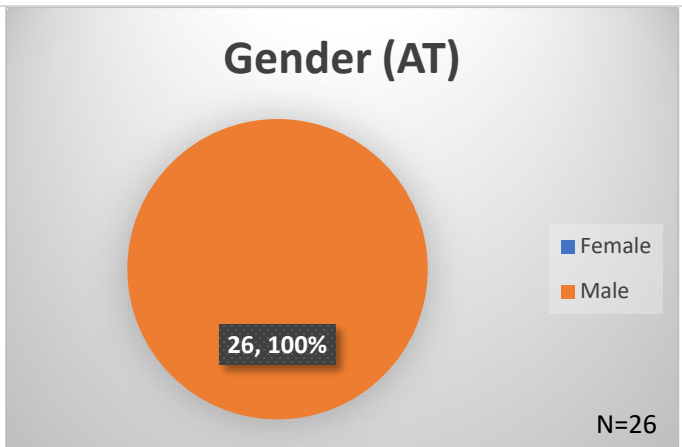

Daily Data Dashboard – June 26, 2026
Demographics for JTDC Population
Friday Morning Midnight Count
Shelter Care Midnight Count: 4

Data sources: cFive Supervisor – Court Involved Population and RMIS – JTDC Population
 This data reflects the most accurate information available at the time the datasets were generated. Please note that all reports and data provided are subject to a margin of error of 5% or less