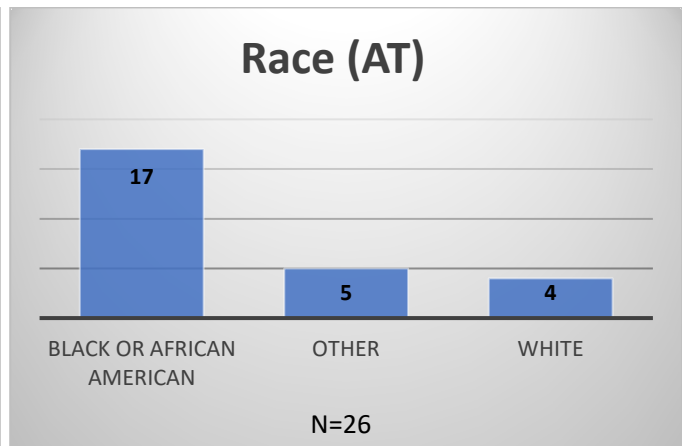

Daily Data Dashboard – June 26, 2026
Demographics for JTDC Population
Friday Morning Midnight Count
Shelter Care Midnight Count: 4

Data sources: cFive Supervisor – Court Involved Population and RMIS – JTDC Population
 This data reflects the most accurate information available at the time the datasets were generated. Please note that all reports and data provided are subject to a margin of error of 5% or less