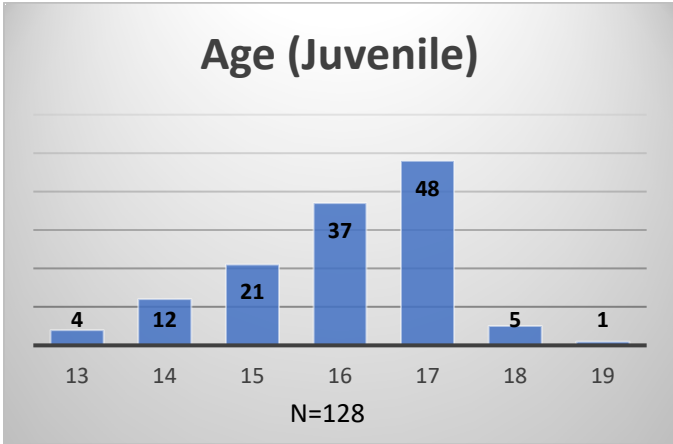

Daily Data Dashboard – June 26, 2026
Demographics for JTDC Population
Friday Morning Midnight Count
Shelter Care Midnight Count: 4

Data sources: cFive Supervisor – Court Involved Population and RMIS – JTDC Population
 This data reflects the most accurate information available at the time the datasets were generated. Please note that all reports and data provided are subject to a margin of error of 5% or less