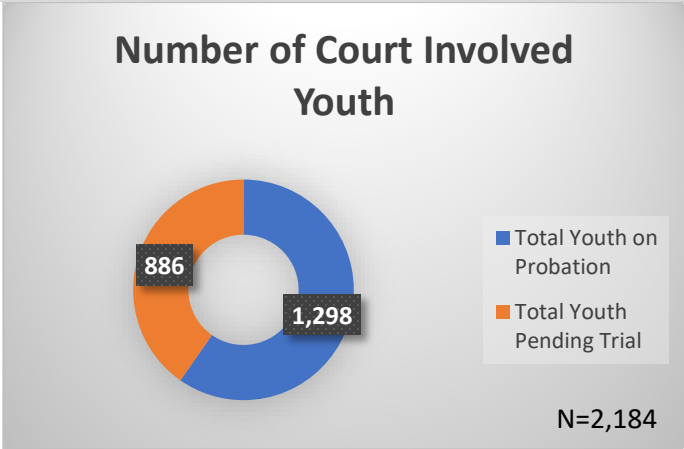

Daily Data Dashboard – June 26, 2026
Demographics for JTDC Population
Friday Morning Midnight Count
Shelter Care Midnight Count: 4

Data sources: cFive Supervisor – Court Involved Population and RMIS – JTDC Population
 This data reflects the most accurate information available at the time the datasets were generated. Please note that all reports and data provided are subject to a margin of error of 5% or less