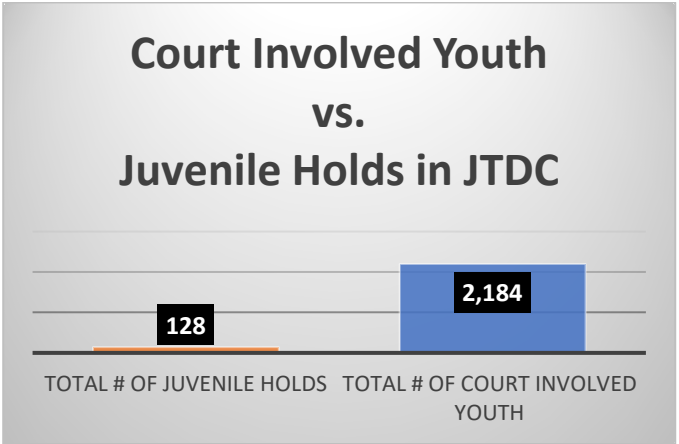

Daily Data Dashboard – June 26, 2026
Demographics for JTDC Population
Friday Morning Midnight Count
Shelter Care Midnight Count: 4

Data sources: cFive Supervisor – Court Involved Population and RMIS – JTDC Population
 This data reflects the most accurate information available at the time the datasets were generated. Please note that all reports and data provided are subject to a margin of error of 5% or less