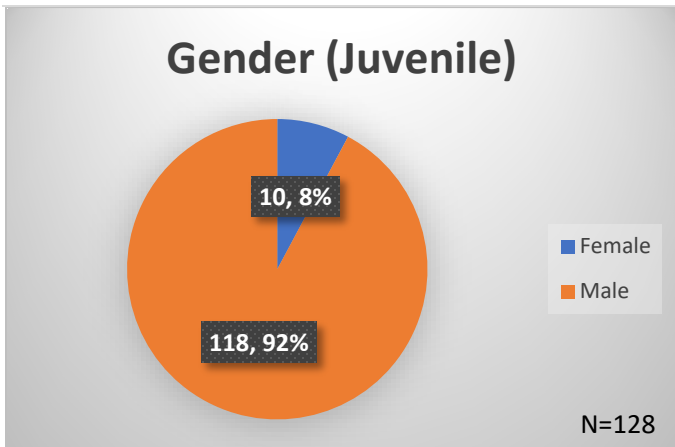

Daily Data Dashboard – June 26, 2026
Demographics for JTDC Population
Friday Morning Midnight Count
Shelter Care Midnight Count: 4

Data sources: cFive Supervisor – Court Involved Population and RMIS – JTDC Population
 This data reflects the most accurate information available at the time the datasets were generated. Please note that all reports and data provided are subject to a margin of error of 5% or less