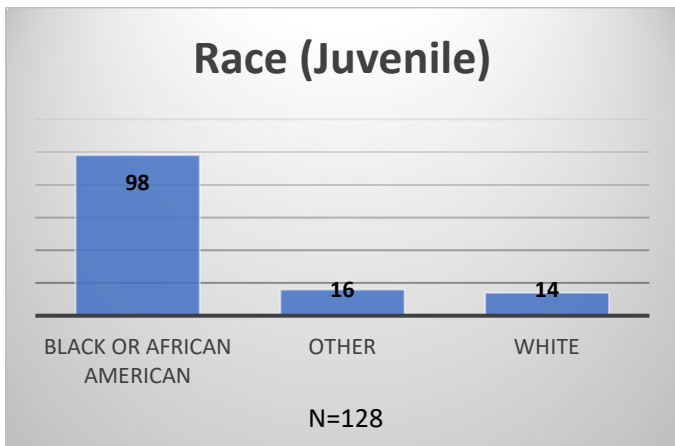

Daily Data Dashboard – June 26, 2026
Demographics for JTDC Population
Friday Morning Midnight Count
Shelter Care Midnight Count: 4

Data sources: cFive Supervisor – Court Involved Population and RMIS – JTDC Population
 This data reflects the most accurate information available at the time the datasets were generated. Please note that all reports and data provided are subject to a margin of error of 5% or less