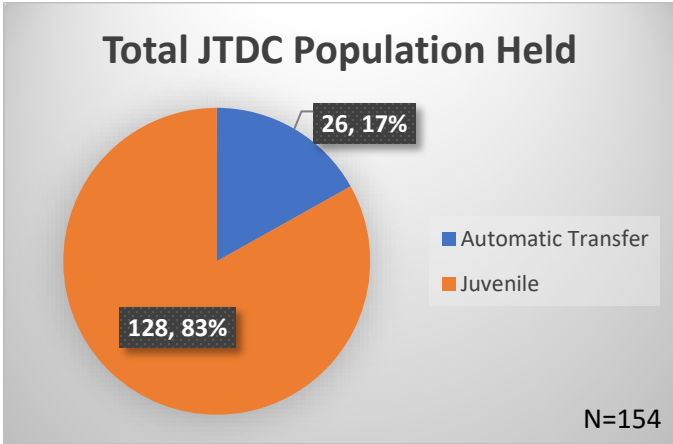

Daily Data Dashboard – June 26, 2026
Demographics for JTDC Population
Friday Morning Midnight Count
Shelter Care Midnight Count: 4

Data sources: cFive Supervisor – Court Involved Population and RMIS – JTDC Population
 This data reflects the most accurate information available at the time the datasets were generated. Please note that all reports and data provided are subject to a margin of error of 5% or less