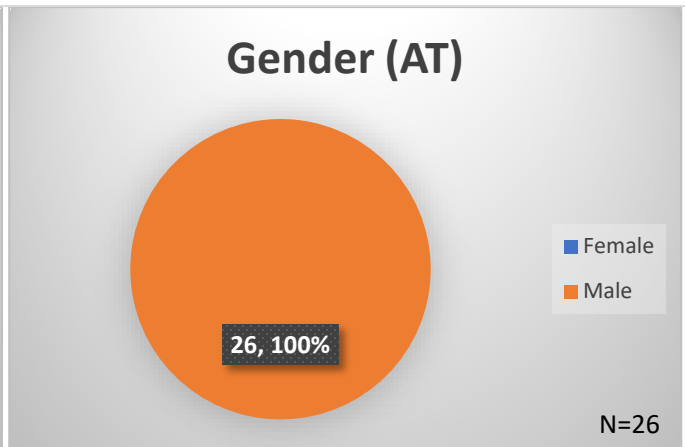

Daily Data Dashboard – June 25, 2026
Demographics for JTDC Population
Thursday Morning Midnight Count
Shelter Care Midnight Count: 4

Data sources: cFive Supervisor – Court Involved Population and RMIS – JTDC Population
 This data reflects the most accurate information available at the time the datasets were generated. Please note that all reports and data provided are subject to a margin of error of 5% or less