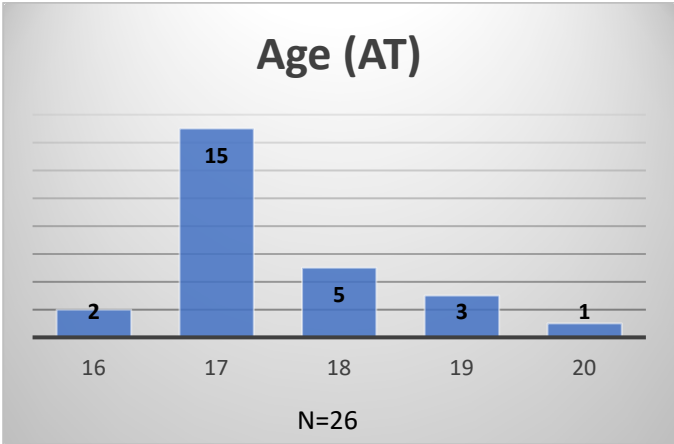

Daily Data Dashboard – June 25, 2026
Demographics for JTDC Population
Thursday Morning Midnight Count
Shelter Care Midnight Count: 4

Data sources: cFive Supervisor – Court Involved Population and RMIS – JTDC Population
 This data reflects the most accurate information available at the time the datasets were generated. Please note that all reports and data provided are subject to a margin of error of 5% or less