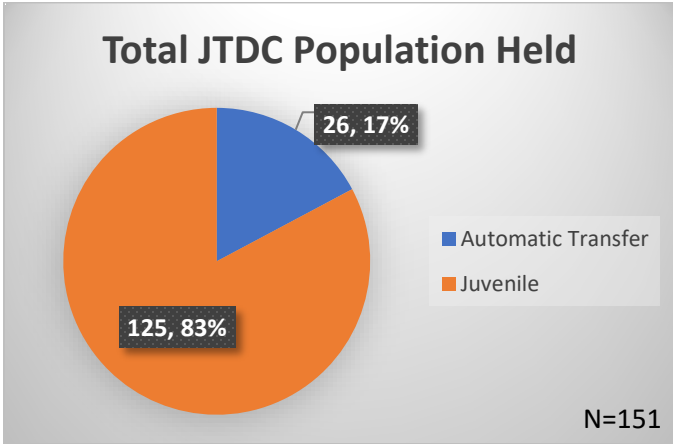

Daily Data Dashboard – June 25, 2026
Demographics for JTDC Population
Thursday Morning Midnight Count
Shelter Care Midnight Count: 4

Data sources: cFive Supervisor – Court Involved Population and RMIS – JTDC Population
 This data reflects the most accurate information available at the time the datasets were generated. Please note that all reports and data provided are subject to a margin of error of 5% or less