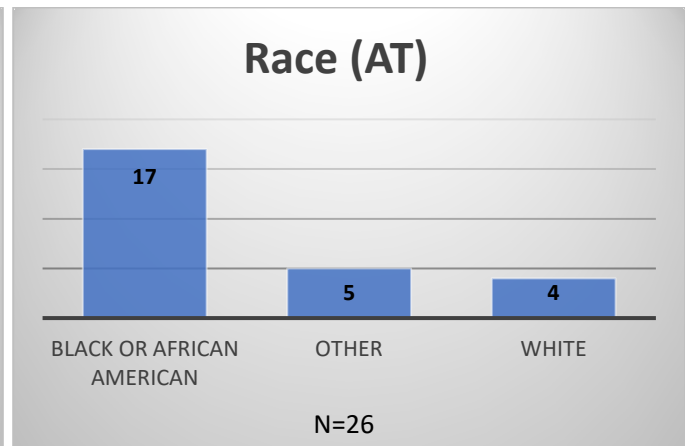

Daily Data Dashboard – June 25, 2026
Demographics for JTDC Population
Thursday Morning Midnight Count
Shelter Care Midnight Count: 4

Data sources: cFive Supervisor – Court Involved Population and RMIS – JTDC Population
 This data reflects the most accurate information available at the time the datasets were generated. Please note that all reports and data provided are subject to a margin of error of 5% or less