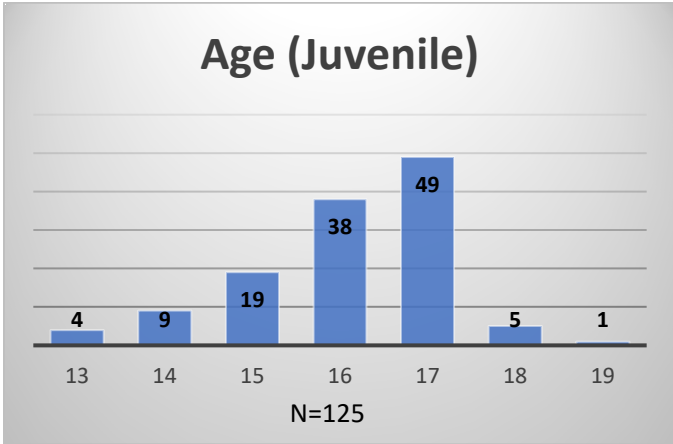

Daily Data Dashboard – June 25, 2026
Demographics for JTDC Population
Thursday Morning Midnight Count
Shelter Care Midnight Count: 4

Data sources: cFive Supervisor – Court Involved Population and RMIS – JTDC Population
 This data reflects the most accurate information available at the time the datasets were generated. Please note that all reports and data provided are subject to a margin of error of 5% or less