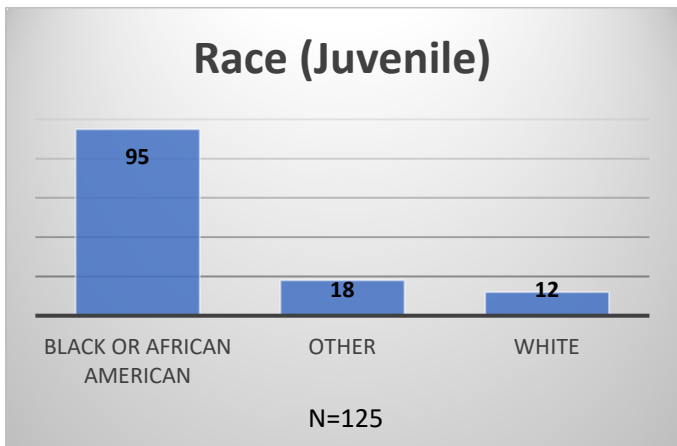

Daily Data Dashboard – June 25, 2026
Demographics for JTDC Population
Thursday Morning Midnight Count
Shelter Care Midnight Count: 4

Data sources: cFive Supervisor – Court Involved Population and RMIS – JTDC Population
 This data reflects the most accurate information available at the time the datasets were generated. Please note that all reports and data provided are subject to a margin of error of 5% or less