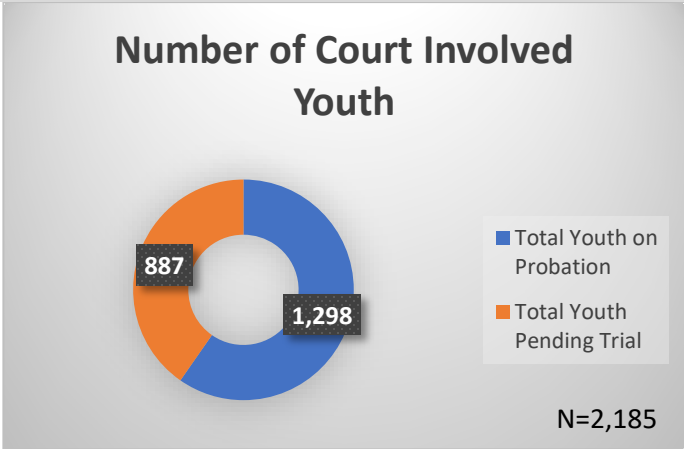

Daily Data Dashboard – June 25, 2026
Demographics for JTDC Population
Thursday Morning Midnight Count
Shelter Care Midnight Count: 4

Data sources: cFive Supervisor – Court Involved Population and RMIS – JTDC Population
 This data reflects the most accurate information available at the time the datasets were generated. Please note that all reports and data provided are subject to a margin of error of 5% or less