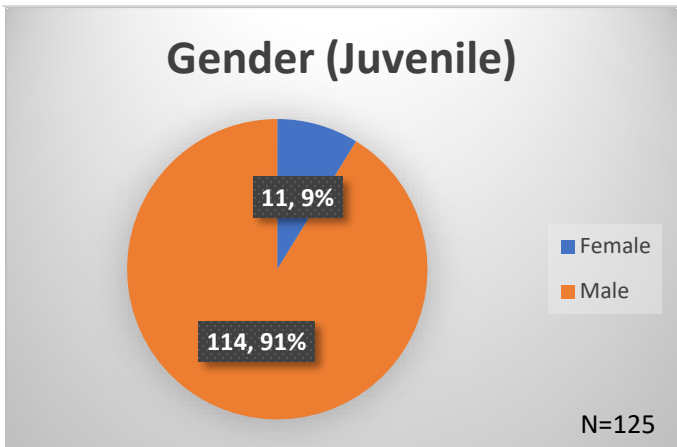

Daily Data Dashboard – June 25, 2026
Demographics for JTDC Population
Thursday Morning Midnight Count
Shelter Care Midnight Count: 4

Data sources: cFive Supervisor – Court Involved Population and RMIS – JTDC Population
 This data reflects the most accurate information available at the time the datasets were generated. Please note that all reports and data provided are subject to a margin of error of 5% or less