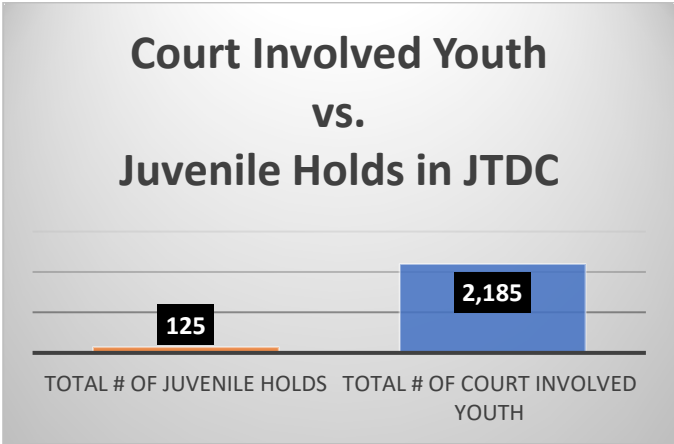

Daily Data Dashboard – June 25, 2026
Demographics for JTDC Population
Thursday Morning Midnight Count
Shelter Care Midnight Count: 4

Data sources: cFive Supervisor – Court Involved Population and RMIS – JTDC Population
 This data reflects the most accurate information available at the time the datasets were generated. Please note that all reports and data provided are subject to a margin of error of 5% or less