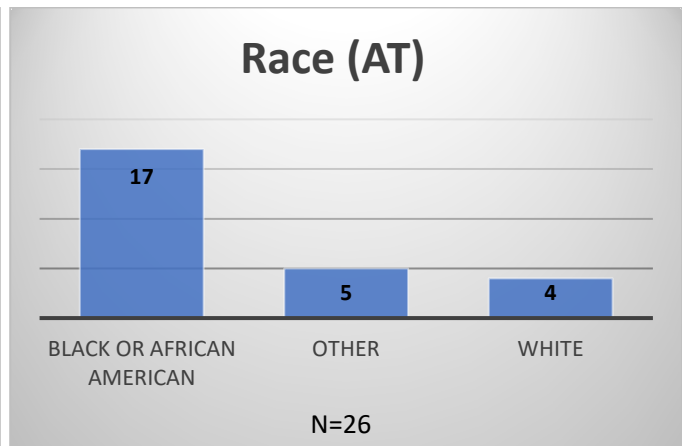

Daily Data Dashboard – June 23, 2026
Demographics for JTDC Population
Tuesday Morning Midnight Count
Shelter Care Midnight Count: 4

Data sources: cFive Supervisor – Court Involved Population and RMIS – JTDC Population
 This data reflects the most accurate information available at the time the datasets were generated. Please note that all reports and data provided are subject to a margin of error of 5% or less