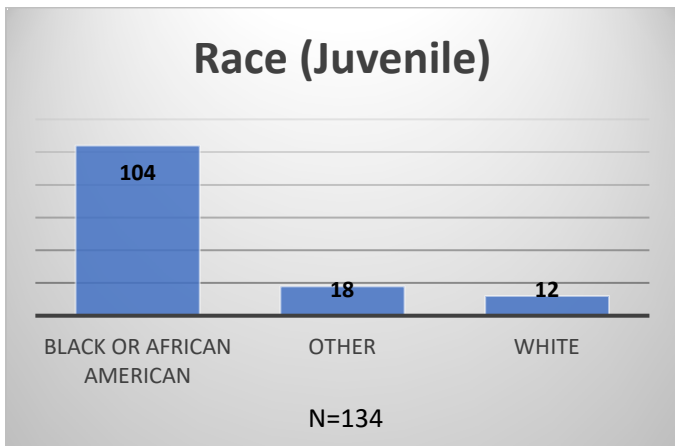

Daily Data Dashboard – June 23, 2026
Demographics for JTDC Population
Tuesday Morning Midnight Count
Shelter Care Midnight Count: 4

Data sources: cFive Supervisor – Court Involved Population and RMIS – JTDC Population
 This data reflects the most accurate information available at the time the datasets were generated. Please note that all reports and data provided are subject to a margin of error of 5% or less