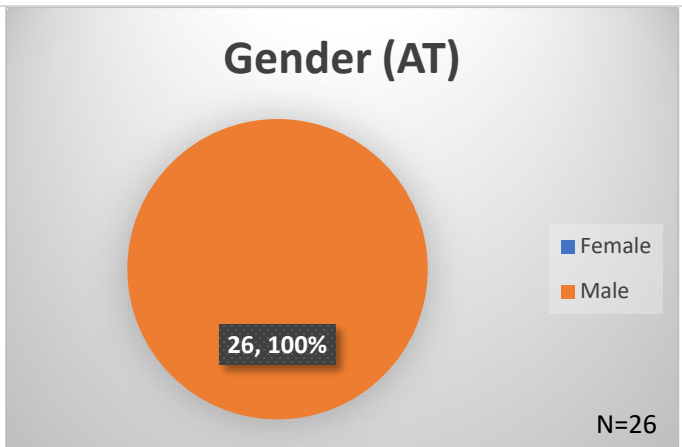

Daily Data Dashboard – June 23, 2026
Demographics for JTDC Population
Tuesday Morning Midnight Count
Shelter Care Midnight Count: 4

Data sources: cFive Supervisor – Court Involved Population and RMIS – JTDC Population
 This data reflects the most accurate information available at the time the datasets were generated. Please note that all reports and data provided are subject to a margin of error of 5% or less