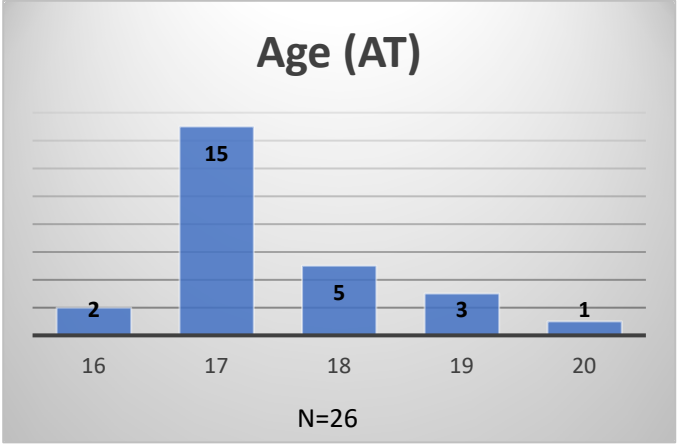

Daily Data Dashboard – June 23, 2026
Demographics for JTDC Population
Tuesday Morning Midnight Count
Shelter Care Midnight Count: 4

Data sources: cFive Supervisor – Court Involved Population and RMIS – JTDC Population
 This data reflects the most accurate information available at the time the datasets were generated. Please note that all reports and data provided are subject to a margin of error of 5% or less