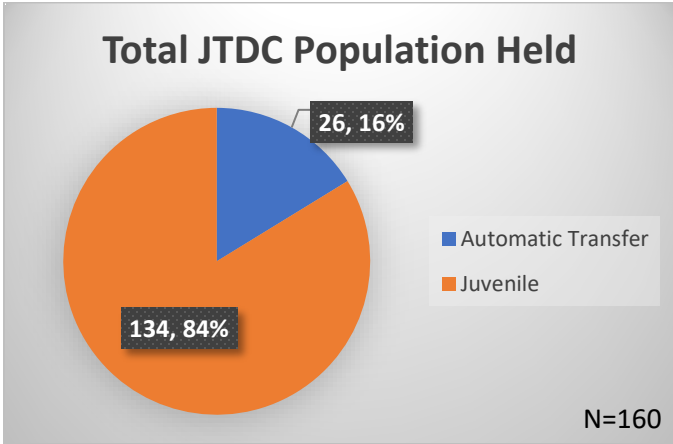

Daily Data Dashboard – June 23, 2026
Demographics for JTDC Population
Tuesday Morning Midnight Count
Shelter Care Midnight Count: 4

Data sources: cFive Supervisor – Court Involved Population and RMIS – JTDC Population
 This data reflects the most accurate information available at the time the datasets were generated. Please note that all reports and data provided are subject to a margin of error of 5% or less