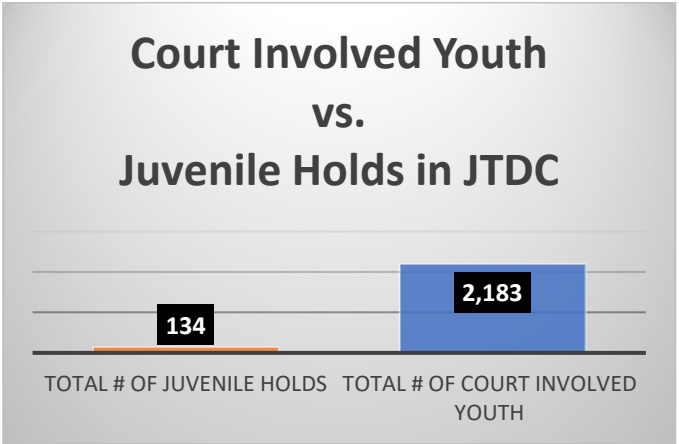

Daily Data Dashboard – June 23, 2026
Demographics for JTDC Population
Tuesday Morning Midnight Count
Shelter Care Midnight Count: 4

Data sources: cFive Supervisor – Court Involved Population and RMIS – JTDC Population
 This data reflects the most accurate information available at the time the datasets were generated. Please note that all reports and data provided are subject to a margin of error of 5% or less