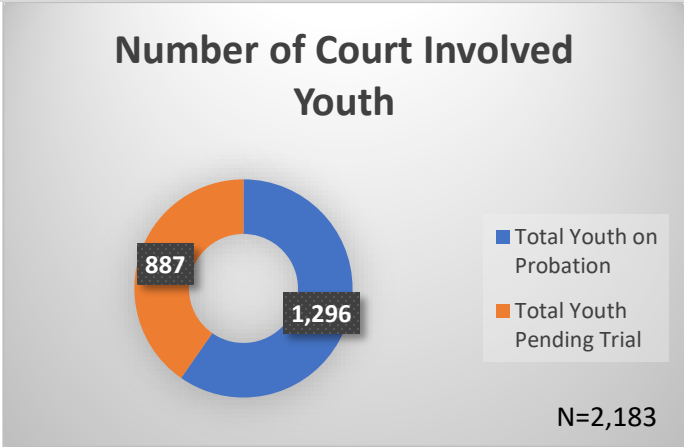

Daily Data Dashboard – June 23, 2026
Demographics for JTDC Population
Tuesday Morning Midnight Count
Shelter Care Midnight Count: 4

Data sources: cFive Supervisor – Court Involved Population and RMIS – JTDC Population
 This data reflects the most accurate information available at the time the datasets were generated. Please note that all reports and data provided are subject to a margin of error of 5% or less