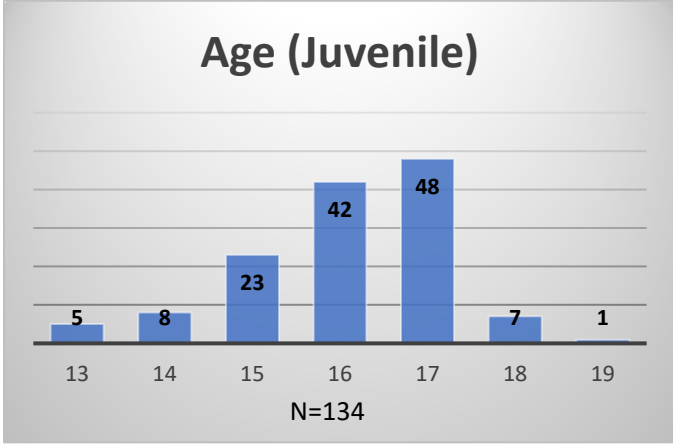

Daily Data Dashboard – June 23, 2026
Demographics for JTDC Population
Tuesday Morning Midnight Count
Shelter Care Midnight Count: 4

Data sources: cFive Supervisor – Court Involved Population and RMIS – JTDC Population
 This data reflects the most accurate information available at the time the datasets were generated. Please note that all reports and data provided are subject to a margin of error of 5% or less