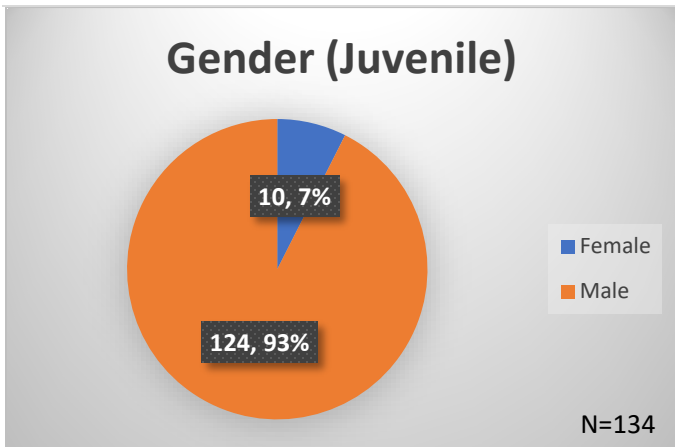

Daily Data Dashboard – June 23, 2026
Demographics for JTDC Population
Tuesday Morning Midnight Count
Shelter Care Midnight Count: 4

Data sources: cFive Supervisor – Court Involved Population and RMIS – JTDC Population
 This data reflects the most accurate information available at the time the datasets were generated. Please note that all reports and data provided are subject to a margin of error of 5% or less