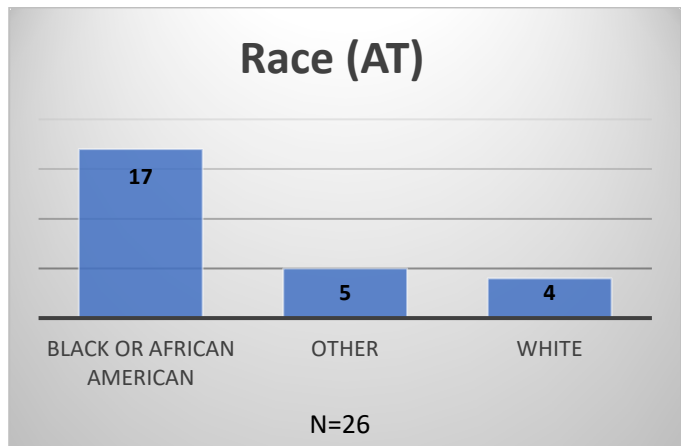

Daily Data Dashboard – June 22, 2026
Demographics for JTDC Population
Monday Morning Midnight Count
Shelter Care Midnight Count: 4

Data sources: cFive Supervisor – Court Involved Population and RMIS – JTDC Population
 This data reflects the most accurate information available at the time the datasets were generated. Please note that all reports and data provided are subject to a margin of error of 5% or less