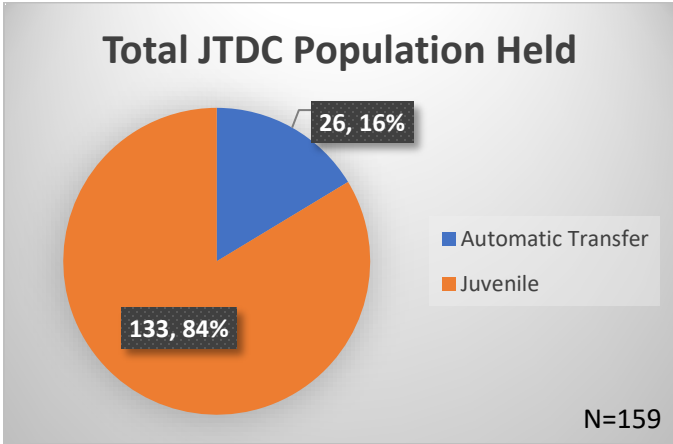

Daily Data Dashboard – June 22, 2026
Demographics for JTDC Population
Monday Morning Midnight Count
Shelter Care Midnight Count: 4

Data sources: cFive Supervisor – Court Involved Population and RMIS – JTDC Population
 This data reflects the most accurate information available at the time the datasets were generated. Please note that all reports and data provided are subject to a margin of error of 5% or less