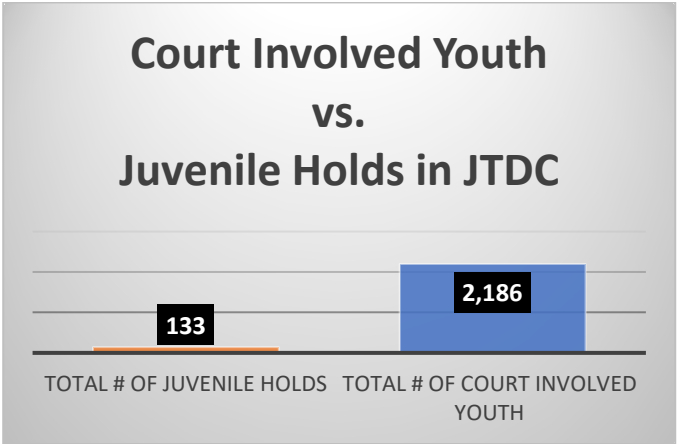

Daily Data Dashboard – June 22, 2026
Demographics for JTDC Population
Monday Morning Midnight Count
Shelter Care Midnight Count: 4

Data sources: cFive Supervisor – Court Involved Population and RMIS – JTDC Population
 This data reflects the most accurate information available at the time the datasets were generated. Please note that all reports and data provided are subject to a margin of error of 5% or less