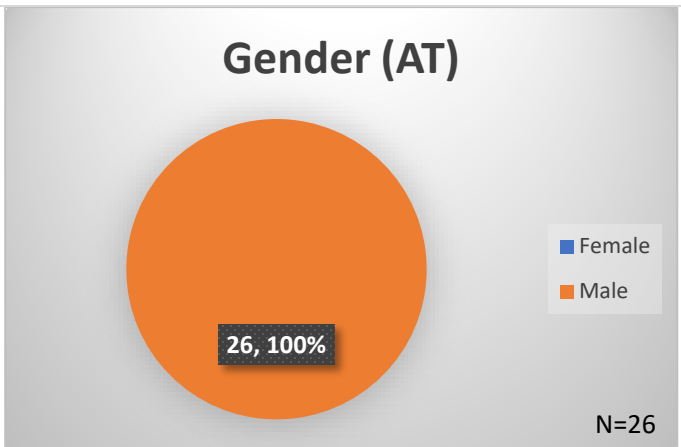

Daily Data Dashboard – June 22, 2026
Demographics for JTDC Population
Monday Morning Midnight Count
Shelter Care Midnight Count: 4

Data sources: cFive Supervisor – Court Involved Population and RMIS – JTDC Population
 This data reflects the most accurate information available at the time the datasets were generated. Please note that all reports and data provided are subject to a margin of error of 5% or less