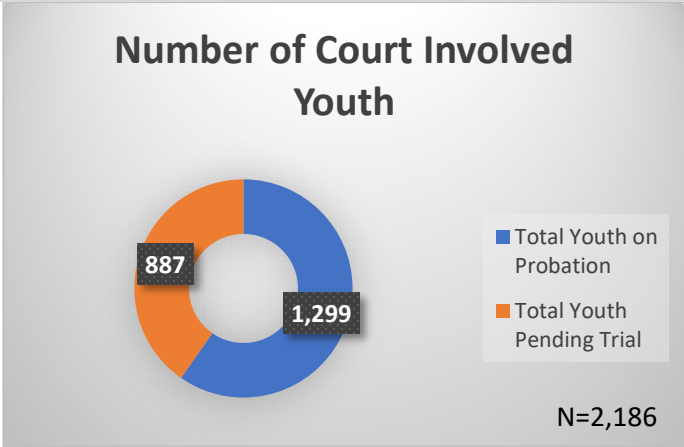

Daily Data Dashboard – June 22, 2026
Demographics for JTDC Population
Monday Morning Midnight Count
Shelter Care Midnight Count: 4

Data sources: cFive Supervisor – Court Involved Population and RMIS – JTDC Population
 This data reflects the most accurate information available at the time the datasets were generated. Please note that all reports and data provided are subject to a margin of error of 5% or less