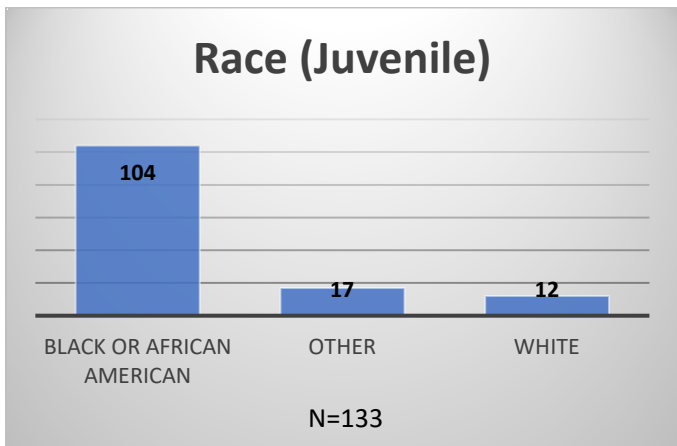

Daily Data Dashboard – June 22, 2026
Demographics for JTDC Population
Monday Morning Midnight Count
Shelter Care Midnight Count: 4

Data sources: cFive Supervisor – Court Involved Population and RMIS – JTDC Population
 This data reflects the most accurate information available at the time the datasets were generated. Please note that all reports and data provided are subject to a margin of error of 5% or less