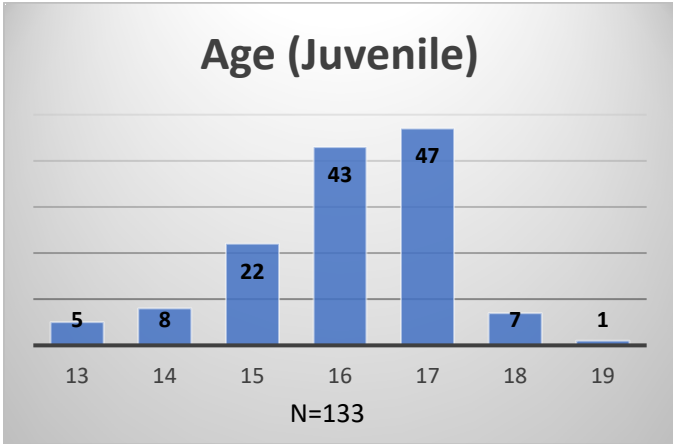

Daily Data Dashboard – June 22, 2026
Demographics for JTDC Population
Monday Morning Midnight Count
Shelter Care Midnight Count: 4

Data sources: cFive Supervisor – Court Involved Population and RMIS – JTDC Population
 This data reflects the most accurate information available at the time the datasets were generated. Please note that all reports and data provided are subject to a margin of error of 5% or less