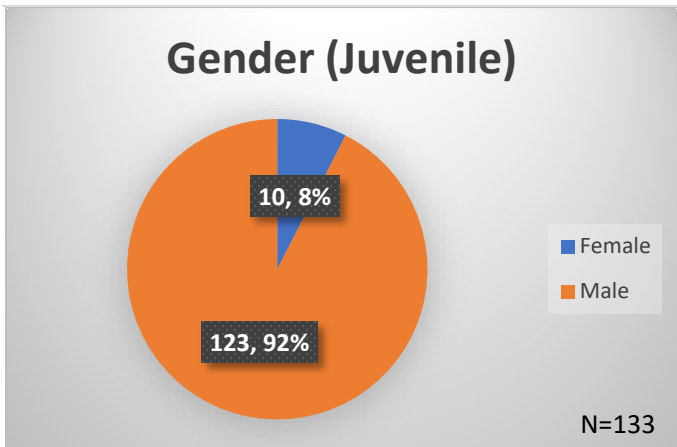

Daily Data Dashboard – June 22, 2026
Demographics for JTDC Population
Monday Morning Midnight Count
Shelter Care Midnight Count: 4

Data sources: cFive Supervisor – Court Involved Population and RMIS – JTDC Population
 This data reflects the most accurate information available at the time the datasets were generated. Please note that all reports and data provided are subject to a margin of error of 5% or less