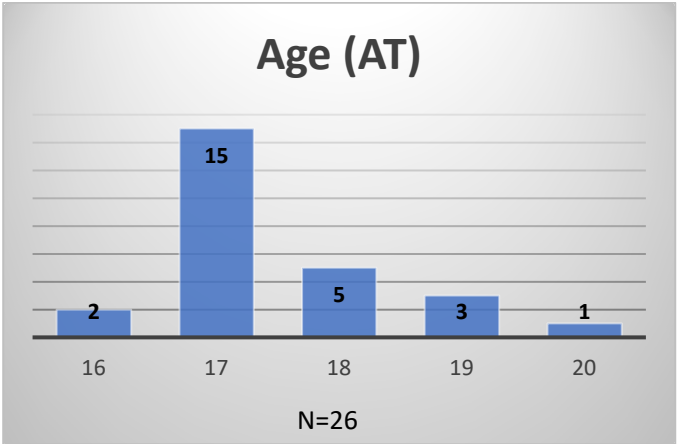

Daily Data Dashboard – June 22, 2026
Demographics for JTDC Population
Monday Morning Midnight Count
Shelter Care Midnight Count: 4

Data sources: cFive Supervisor – Court Involved Population and RMIS – JTDC Population
 This data reflects the most accurate information available at the time the datasets were generated. Please note that all reports and data provided are subject to a margin of error of 5% or less