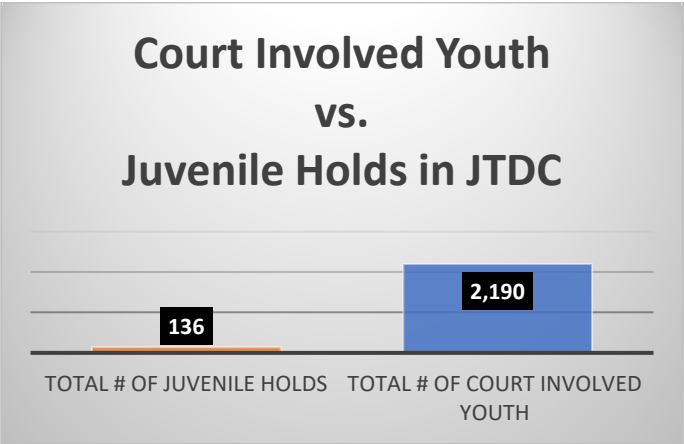

Daily Data Dashboard – June 18, 2026
Demographics for JTDC Population
Thursday Morning Midnight Count
Shelter Care Midnight Count: 5

Data sources: cFive Supervisor – Court Involved Population and RMIS – JTDC Population
 This data reflects the most accurate information available at the time the datasets were generated. Please note that all reports and data provided are subject to a margin of error of 5% or less