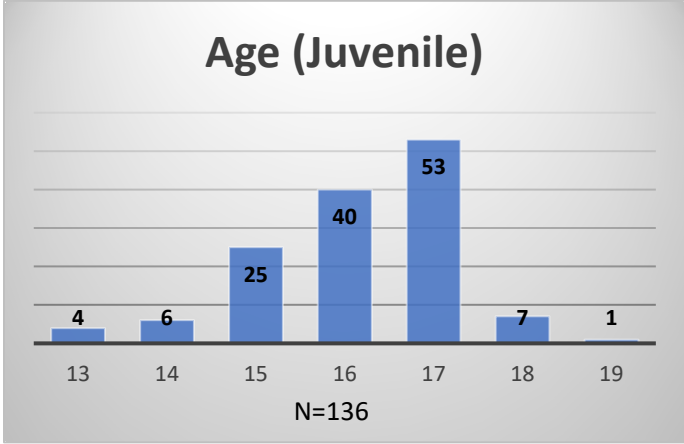

Daily Data Dashboard – June 18, 2026
Demographics for JTDC Population
Thursday Morning Midnight Count
Shelter Care Midnight Count: 5

Data sources: cFive Supervisor – Court Involved Population and RMIS – JTDC Population
 This data reflects the most accurate information available at the time the datasets were generated. Please note that all reports and data provided are subject to a margin of error of 5% or less