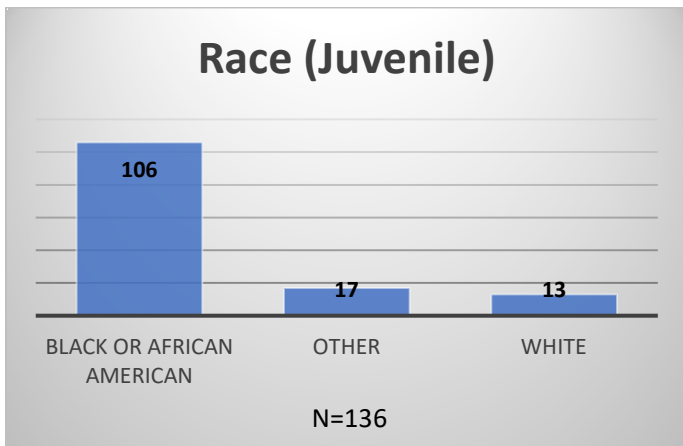

Daily Data Dashboard – June 18, 2026
Demographics for JTDC Population
Thursday Morning Midnight Count
Shelter Care Midnight Count: 5

Data sources: cFive Supervisor – Court Involved Population and RMIS – JTDC Population
 This data reflects the most accurate information available at the time the datasets were generated. Please note that all reports and data provided are subject to a margin of error of 5% or less