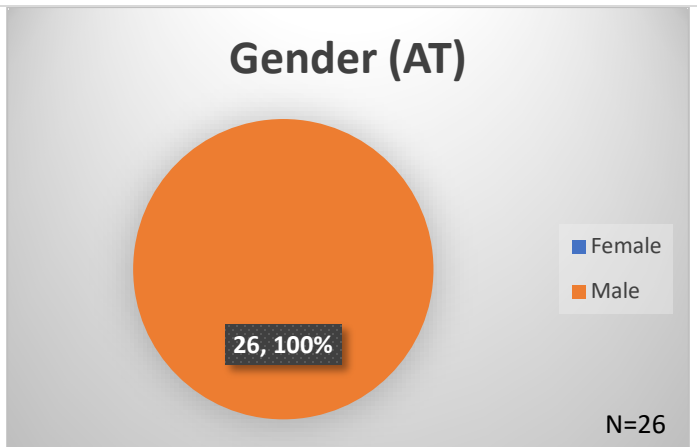

Daily Data Dashboard – June 18, 2026
Demographics for JTDC Population
Thursday Morning Midnight Count
Shelter Care Midnight Count: 5

Data sources: cFive Supervisor – Court Involved Population and RMIS – JTDC Population
 This data reflects the most accurate information available at the time the datasets were generated. Please note that all reports and data provided are subject to a margin of error of 5% or less