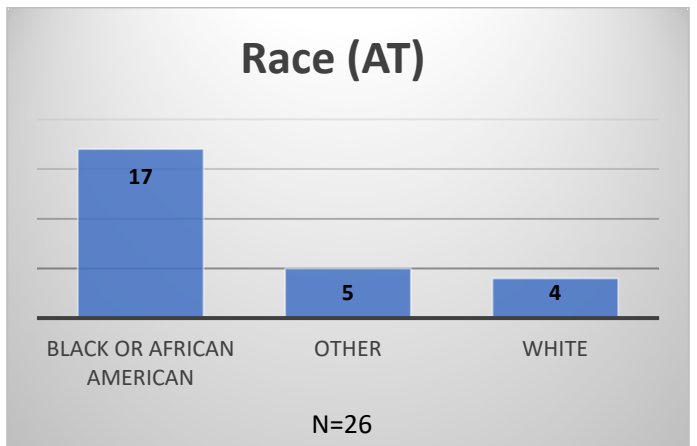

Daily Data Dashboard – June 18, 2026
Demographics for JTDC Population
Thursday Morning Midnight Count
Shelter Care Midnight Count: 5

Data sources: cFive Supervisor – Court Involved Population and RMIS – JTDC Population
 This data reflects the most accurate information available at the time the datasets were generated. Please note that all reports and data provided are subject to a margin of error of 5% or less