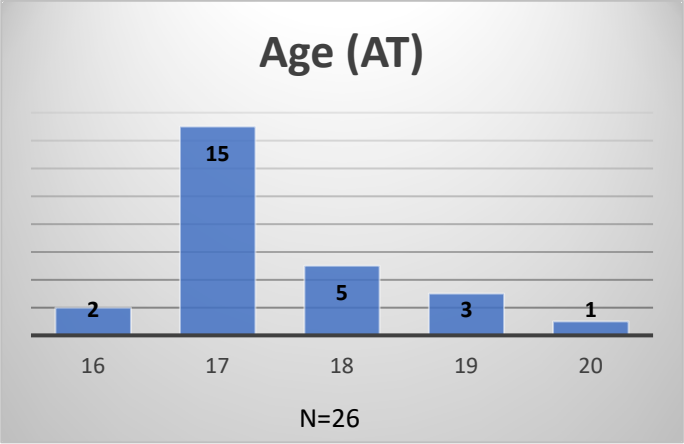

Daily Data Dashboard – June 18, 2026
Demographics for JTDC Population
Thursday Morning Midnight Count
Shelter Care Midnight Count: 5

Data sources: cFive Supervisor – Court Involved Population and RMIS – JTDC Population
 This data reflects the most accurate information available at the time the datasets were generated. Please note that all reports and data provided are subject to a margin of error of 5% or less