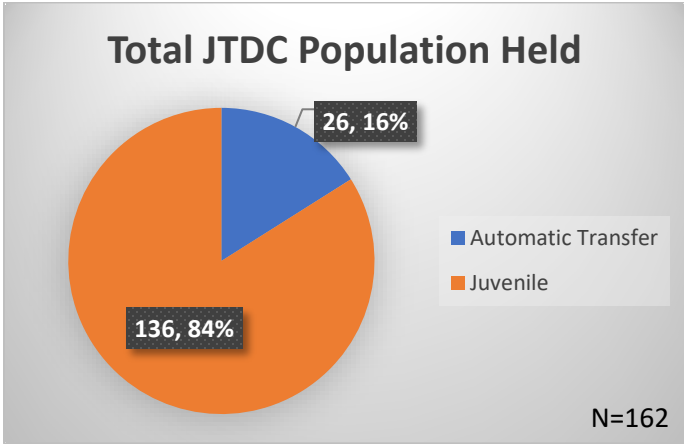

Daily Data Dashboard – June 18, 2026
Demographics for JTDC Population
Thursday Morning Midnight Count
Shelter Care Midnight Count: 5

Data sources: cFive Supervisor – Court Involved Population and RMIS – JTDC Population
 This data reflects the most accurate information available at the time the datasets were generated. Please note that all reports and data provided are subject to a margin of error of 5% or less