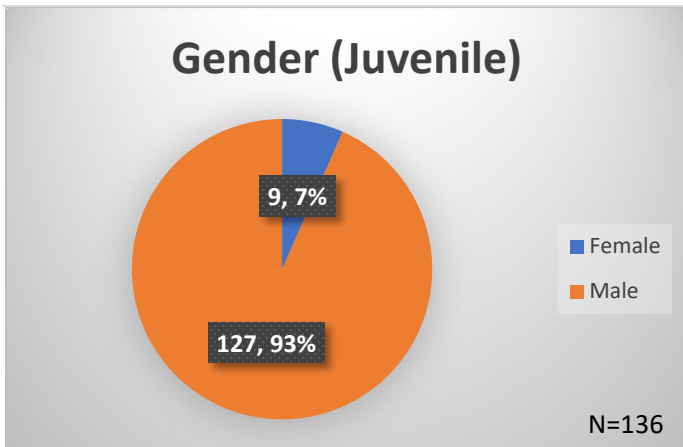

Daily Data Dashboard – June 18, 2026
Demographics for JTDC Population
Thursday Morning Midnight Count
Shelter Care Midnight Count: 5

Data sources: cFive Supervisor – Court Involved Population and RMIS – JTDC Population
 This data reflects the most accurate information available at the time the datasets were generated. Please note that all reports and data provided are subject to a margin of error of 5% or less