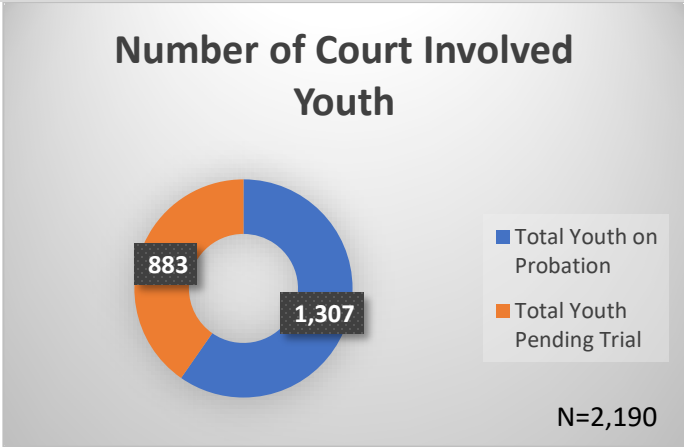

Daily Data Dashboard – June 18, 2026
Demographics for JTDC Population
Thursday Morning Midnight Count
Shelter Care Midnight Count: 5

Data sources: cFive Supervisor – Court Involved Population and RMIS – JTDC Population
 This data reflects the most accurate information available at the time the datasets were generated. Please note that all reports and data provided are subject to a margin of error of 5% or less