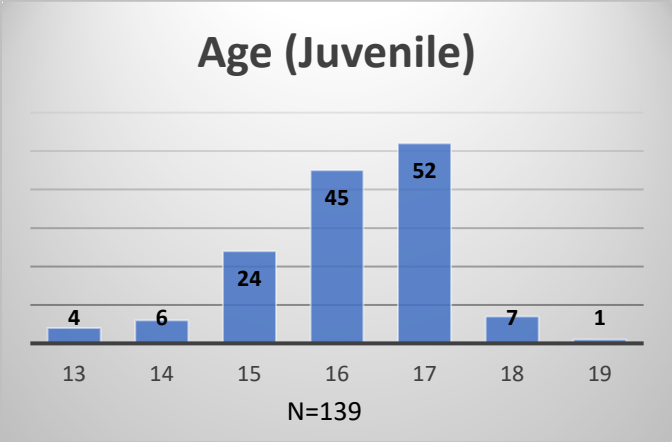

Daily Data Dashboard – June 17, 2026
Demographics for JTDC Population
Wednesday Morning Midnight Count
Shelter Care Midnight Count: 5

Data sources: cFive Supervisor – Court Involved Population and RMIS – JTDC Population
 This data reflects the most accurate information available at the time the datasets were generated. Please note that all reports and data provided are subject to a margin of error of 5% or less