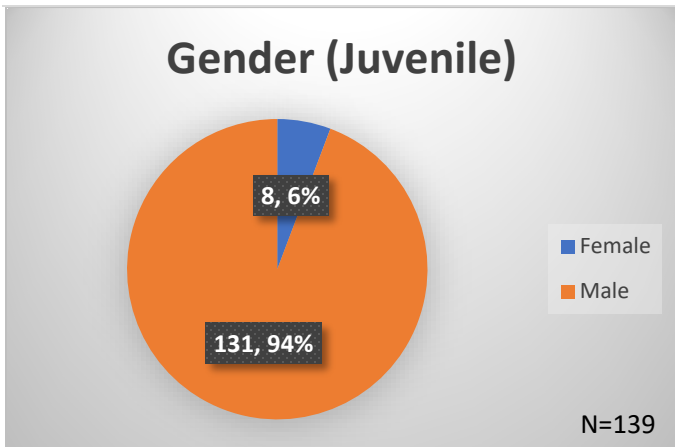

Daily Data Dashboard – June 17, 2026
Demographics for JTDC Population
Wednesday Morning Midnight Count
Shelter Care Midnight Count: 5

Data sources: cFive Supervisor – Court Involved Population and RMIS – JTDC Population
 This data reflects the most accurate information available at the time the datasets were generated. Please note that all reports and data provided are subject to a margin of error of 5% or less