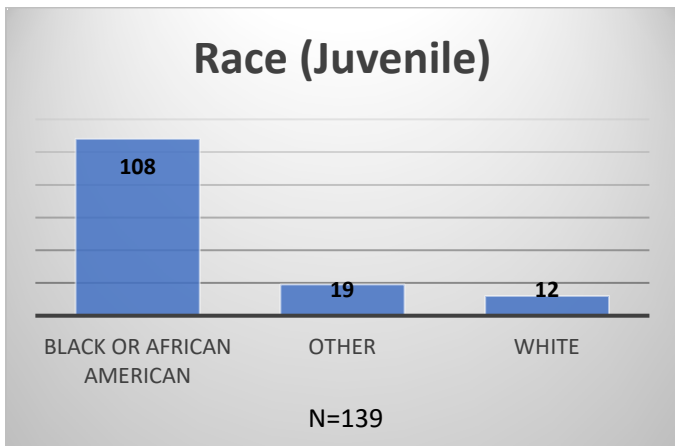

Daily Data Dashboard – June 17, 2026
Demographics for JTDC Population
Wednesday Morning Midnight Count
Shelter Care Midnight Count: 5

Data sources: cFive Supervisor – Court Involved Population and RMIS – JTDC Population
 This data reflects the most accurate information available at the time the datasets were generated. Please note that all reports and data provided are subject to a margin of error of 5% or less