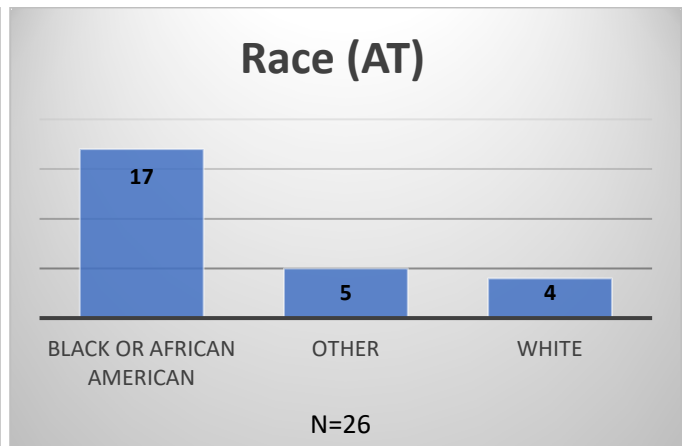

Daily Data Dashboard – June 17, 2026
Demographics for JTDC Population
Wednesday Morning Midnight Count
Shelter Care Midnight Count: 5

Data sources: cFive Supervisor – Court Involved Population and RMIS – JTDC Population
 This data reflects the most accurate information available at the time the datasets were generated. Please note that all reports and data provided are subject to a margin of error of 5% or less