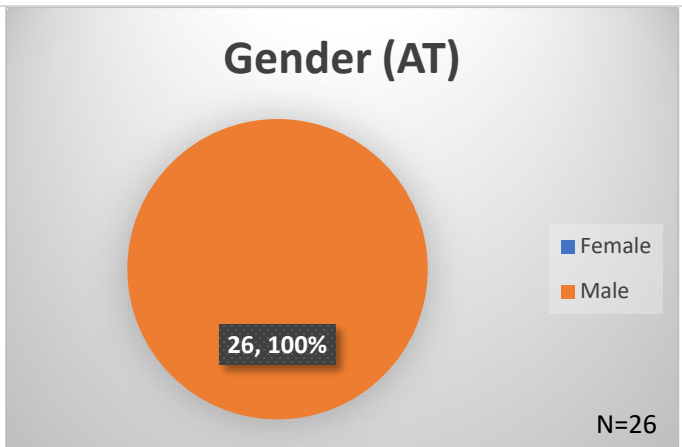

Daily Data Dashboard – June 17, 2026
Demographics for JTDC Population
Wednesday Morning Midnight Count
Shelter Care Midnight Count: 5

Data sources: cFive Supervisor – Court Involved Population and RMIS – JTDC Population
 This data reflects the most accurate information available at the time the datasets were generated. Please note that all reports and data provided are subject to a margin of error of 5% or less