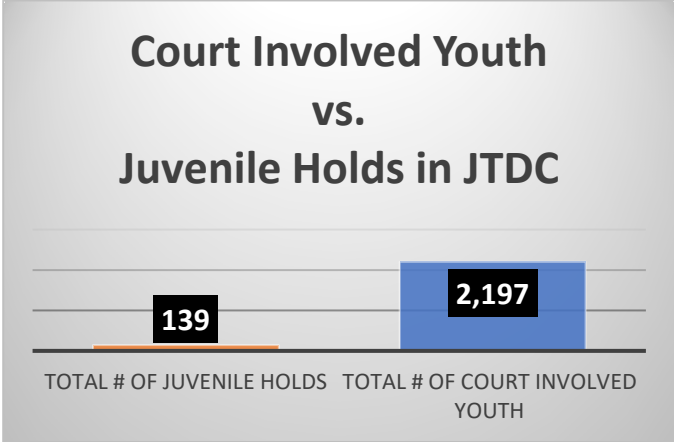

Daily Data Dashboard – June 17, 2026
Demographics for JTDC Population
Wednesday Morning Midnight Count
Shelter Care Midnight Count: 5

Data sources: cFive Supervisor – Court Involved Population and RMIS – JTDC Population
 This data reflects the most accurate information available at the time the datasets were generated. Please note that all reports and data provided are subject to a margin of error of 5% or less