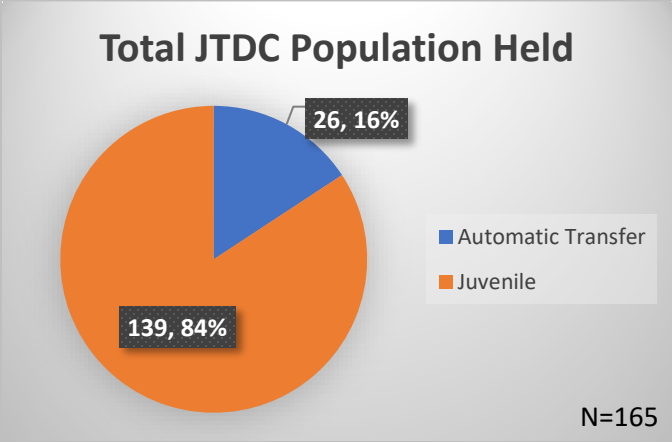

Daily Data Dashboard – June 17, 2026
Demographics for JTDC Population
Wednesday Morning Midnight Count
Shelter Care Midnight Count: 5

Data sources: cFive Supervisor – Court Involved Population and RMIS – JTDC Population
 This data reflects the most accurate information available at the time the datasets were generated. Please note that all reports and data provided are subject to a margin of error of 5% or less