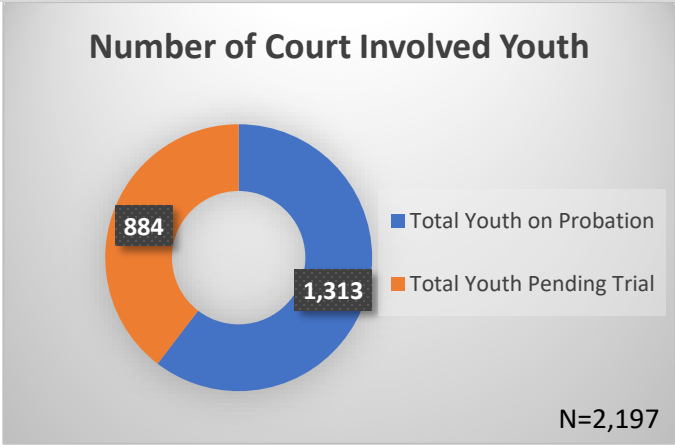

Daily Data Dashboard – June 17, 2026
Demographics for JTDC Population
Wednesday Morning Midnight Count
Shelter Care Midnight Count: 5

Data sources: cFive Supervisor – Court Involved Population and RMIS – JTDC Population
 This data reflects the most accurate information available at the time the datasets were generated. Please note that all reports and data provided are subject to a margin of error of 5% or less