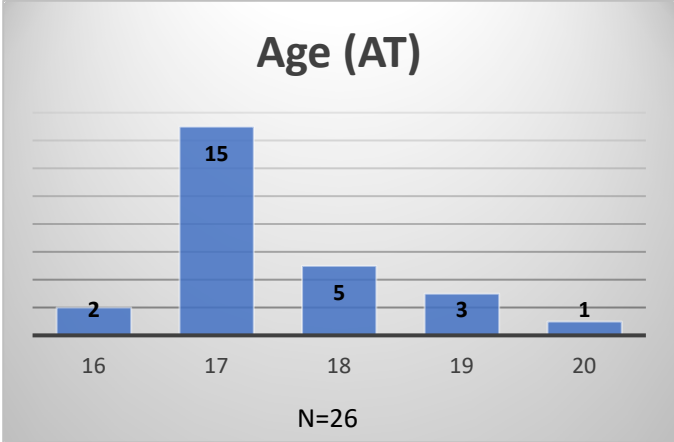

Daily Data Dashboard – June 17, 2026
Demographics for JTDC Population
Wednesday Morning Midnight Count
Shelter Care Midnight Count: 5

Data sources: cFive Supervisor – Court Involved Population and RMIS – JTDC Population
 This data reflects the most accurate information available at the time the datasets were generated. Please note that all reports and data provided are subject to a margin of error of 5% or less