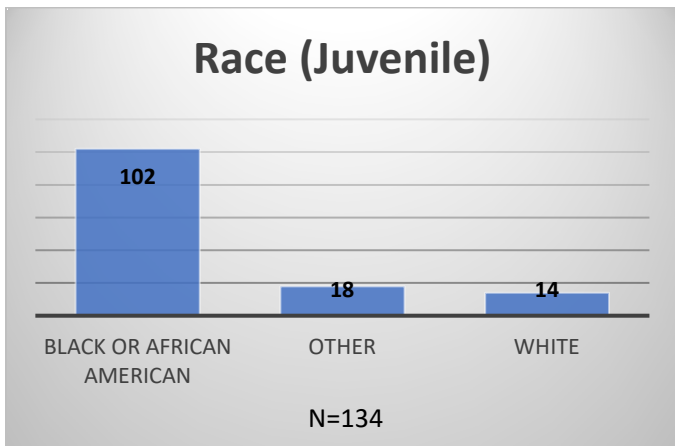

Daily Data Dashboard – June 12, 2026
Demographics for JTDC Population
Friday Morning Midnight Count
Shelter Care Midnight Count: 5

Data sources: cFive Supervisor – Court Involved Population and RMIS – JTDC Population
 This data reflects the most accurate information available at the time the datasets were generated. Please note that all reports and data provided are subject to a margin of error of 5% or less