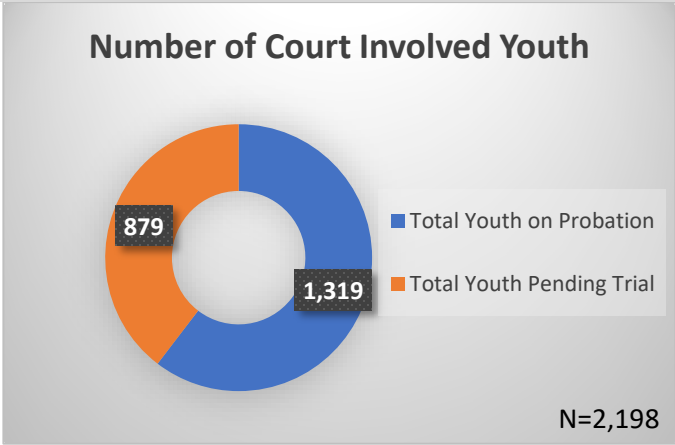

Daily Data Dashboard – June 12, 2026
Demographics for JTDC Population
Friday Morning Midnight Count
Shelter Care Midnight Count: 5

Data sources: cFive Supervisor – Court Involved Population and RMIS – JTDC Population
 This data reflects the most accurate information available at the time the datasets were generated. Please note that all reports and data provided are subject to a margin of error of 5% or less