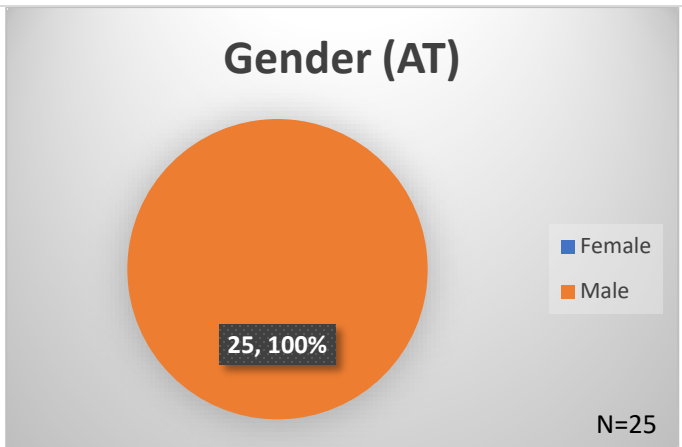

Daily Data Dashboard – June 12, 2026
Demographics for JTDC Population
Friday Morning Midnight Count
Shelter Care Midnight Count: 5

Data sources: cFive Supervisor – Court Involved Population and RMIS – JTDC Population
 This data reflects the most accurate information available at the time the datasets were generated. Please note that all reports and data provided are subject to a margin of error of 5% or less