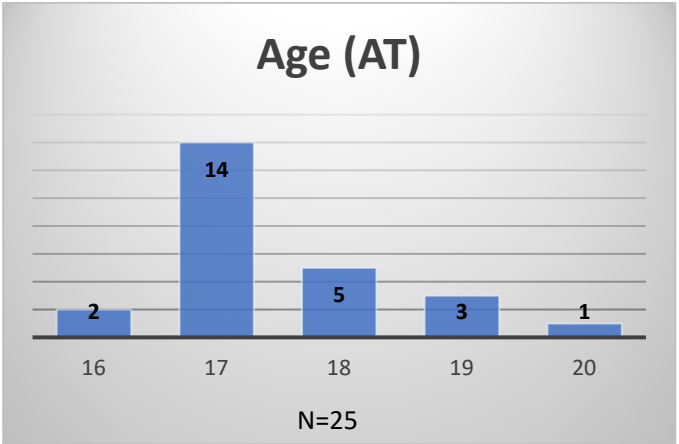

Daily Data Dashboard – June 12, 2026
Demographics for JTDC Population
Friday Morning Midnight Count
Shelter Care Midnight Count: 5

Data sources: cFive Supervisor – Court Involved Population and RMIS – JTDC Population
 This data reflects the most accurate information available at the time the datasets were generated. Please note that all reports and data provided are subject to a margin of error of 5% or less