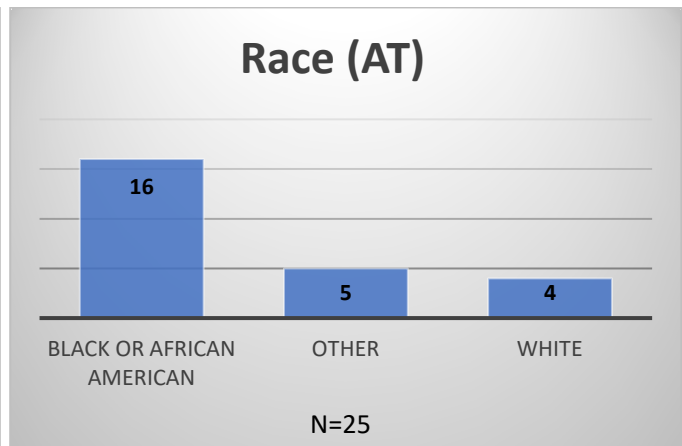

Daily Data Dashboard – June 12, 2026
Demographics for JTDC Population
Friday Morning Midnight Count
Shelter Care Midnight Count: 5

Data sources: cFive Supervisor – Court Involved Population and RMIS – JTDC Population
 This data reflects the most accurate information available at the time the datasets were generated. Please note that all reports and data provided are subject to a margin of error of 5% or less