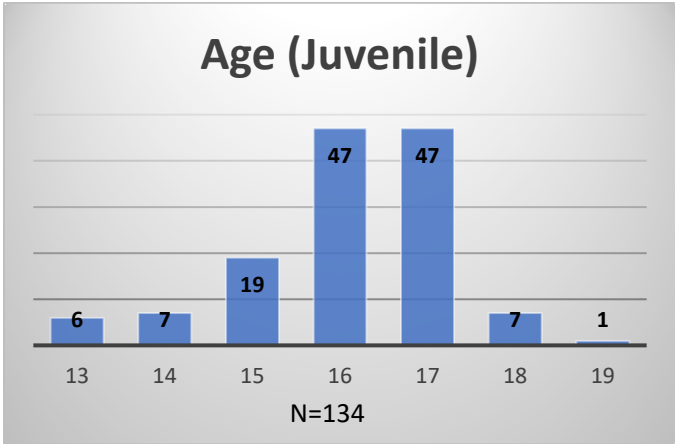

Daily Data Dashboard – June 12, 2026
Demographics for JTDC Population
Friday Morning Midnight Count
Shelter Care Midnight Count: 5

Data sources: cFive Supervisor – Court Involved Population and RMIS – JTDC Population
 This data reflects the most accurate information available at the time the datasets were generated. Please note that all reports and data provided are subject to a margin of error of 5% or less