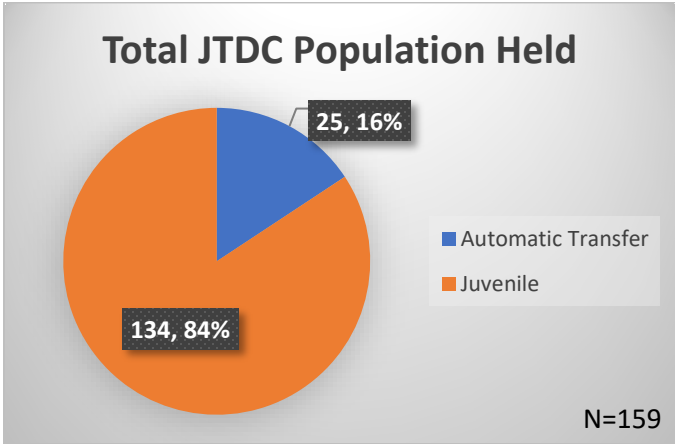

Daily Data Dashboard – June 12, 2026
Demographics for JTDC Population
Friday Morning Midnight Count
Shelter Care Midnight Count: 5

Data sources: cFive Supervisor – Court Involved Population and RMIS – JTDC Population
 This data reflects the most accurate information available at the time the datasets were generated. Please note that all reports and data provided are subject to a margin of error of 5% or less