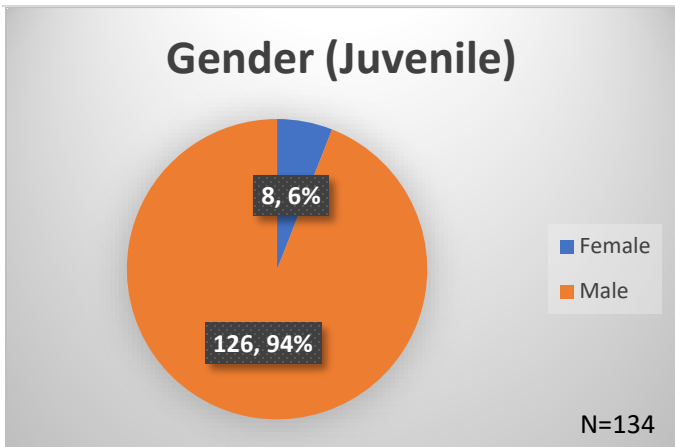

Daily Data Dashboard – June 12, 2026
Demographics for JTDC Population
Friday Morning Midnight Count
Shelter Care Midnight Count: 5

Data sources: cFive Supervisor – Court Involved Population and RMIS – JTDC Population
 This data reflects the most accurate information available at the time the datasets were generated. Please note that all reports and data provided are subject to a margin of error of 5% or less