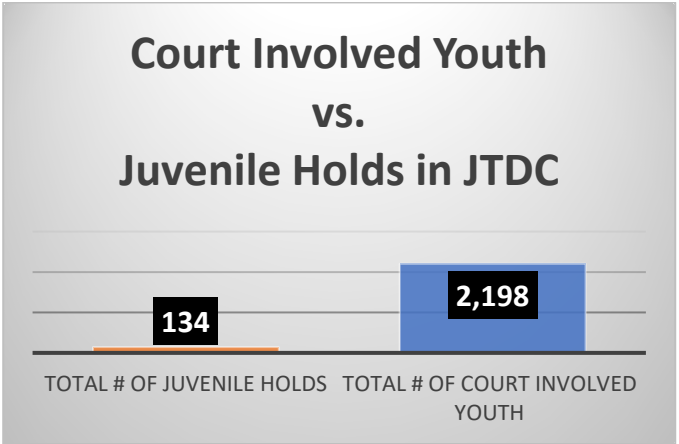

Daily Data Dashboard – June 12, 2026
Demographics for JTDC Population
Friday Morning Midnight Count
Shelter Care Midnight Count: 5

Data sources: cFive Supervisor – Court Involved Population and RMIS – JTDC Population
 This data reflects the most accurate information available at the time the datasets were generated. Please note that all reports and data provided are subject to a margin of error of 5% or less