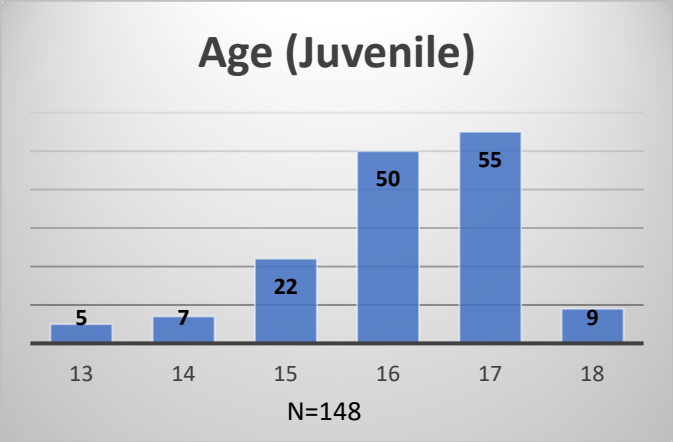

Daily Data Dashboard – June 5, 2026
Demographics for JTDC Population
Friday Morning Midnight Count
Shelter Care Midnight Count: 3

Data sources: cFive Supervisor – Court Involved Population and RMIS – JTDC Population
 This data reflects the most accurate information available at the time the datasets were generated. Please note that all reports and data provided are subject to a margin of error of 5% or less