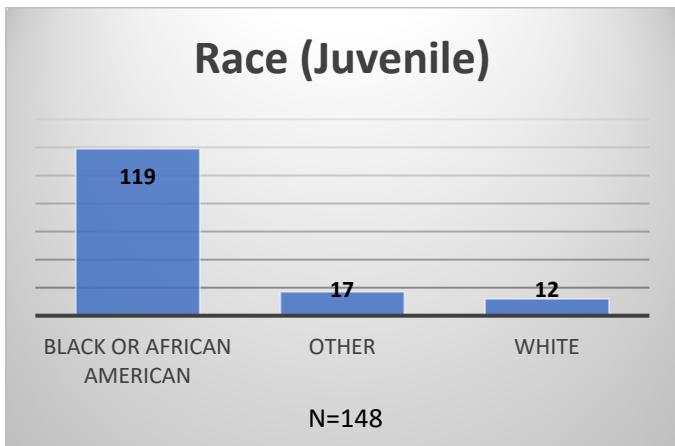

Daily Data Dashboard – June 5, 2026
Demographics for JTDC Population
Friday Morning Midnight Count
Shelter Care Midnight Count: 3

Data sources: cFive Supervisor – Court Involved Population and RMIS – JTDC Population
 This data reflects the most accurate information available at the time the datasets were generated. Please note that all reports and data provided are subject to a margin of error of 5% or less