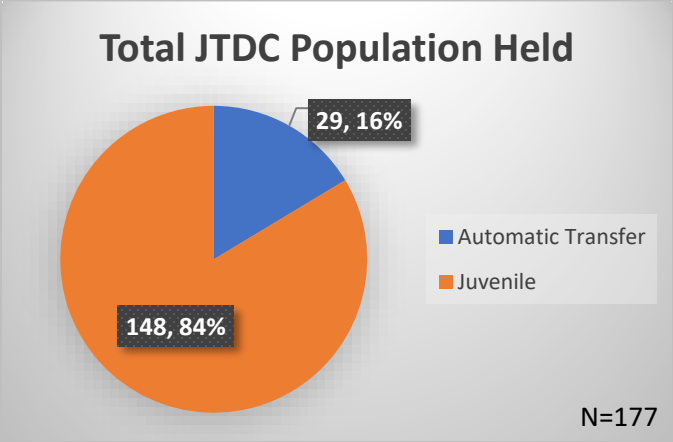

Daily Data Dashboard – June 5, 2026
Demographics for JTDC Population
Friday Morning Midnight Count
Shelter Care Midnight Count: 3

Data sources: cFive Supervisor – Court Involved Population and RMIS – JTDC Population
 This data reflects the most accurate information available at the time the datasets were generated. Please note that all reports and data provided are subject to a margin of error of 5% or less