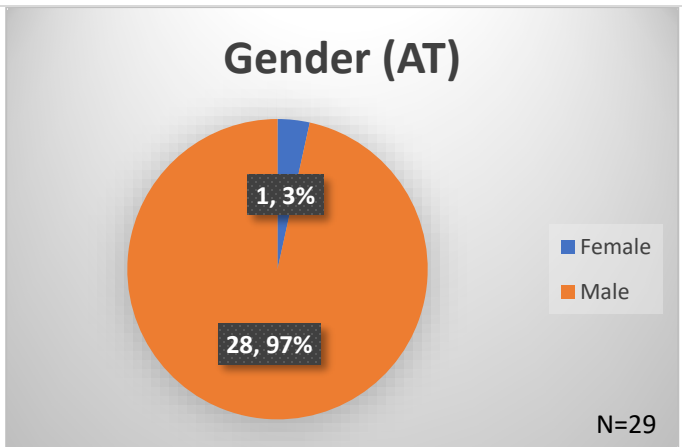

Daily Data Dashboard – June 5, 2026
Demographics for JTDC Population
Friday Morning Midnight Count
Shelter Care Midnight Count: 3

Data sources: cFive Supervisor – Court Involved Population and RMIS – JTDC Population
 This data reflects the most accurate information available at the time the datasets were generated. Please note that all reports and data provided are subject to a margin of error of 5% or less