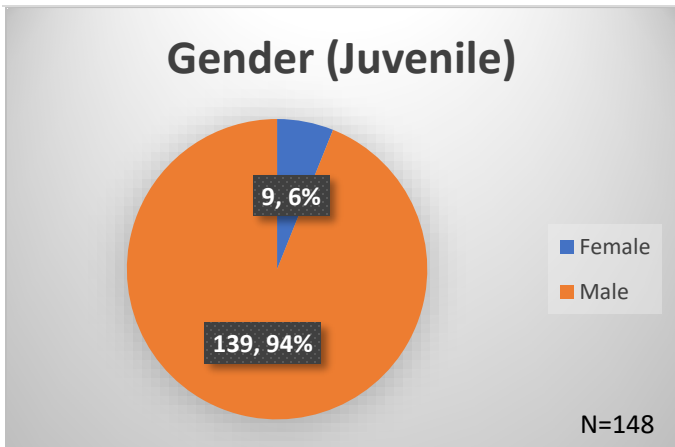

Daily Data Dashboard – June 5, 2026
Demographics for JTDC Population
Friday Morning Midnight Count
Shelter Care Midnight Count: 3

Data sources: cFive Supervisor – Court Involved Population and RMIS – JTDC Population
 This data reflects the most accurate information available at the time the datasets were generated. Please note that all reports and data provided are subject to a margin of error of 5% or less