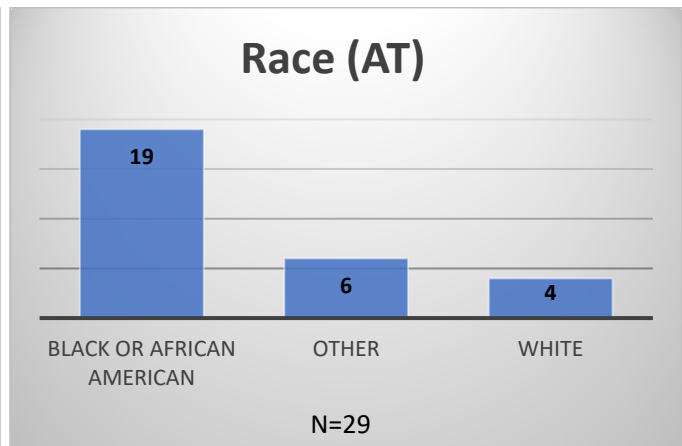

Daily Data Dashboard – June 5, 2026
Demographics for JTDC Population
Friday Morning Midnight Count
Shelter Care Midnight Count: 3

Data sources: cFive Supervisor – Court Involved Population and RMIS – JTDC Population
 This data reflects the most accurate information available at the time the datasets were generated. Please note that all reports and data provided are subject to a margin of error of 5% or less