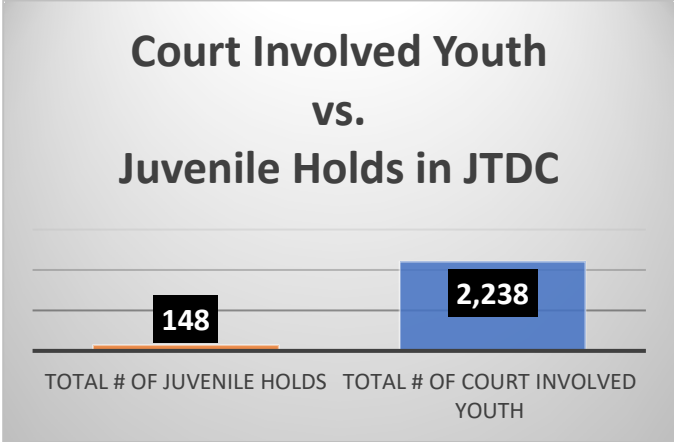

Daily Data Dashboard – June 5, 2026
Demographics for JTDC Population
Friday Morning Midnight Count
Shelter Care Midnight Count: 3

Data sources: cFive Supervisor – Court Involved Population and RMIS – JTDC Population
 This data reflects the most accurate information available at the time the datasets were generated. Please note that all reports and data provided are subject to a margin of error of 5% or less