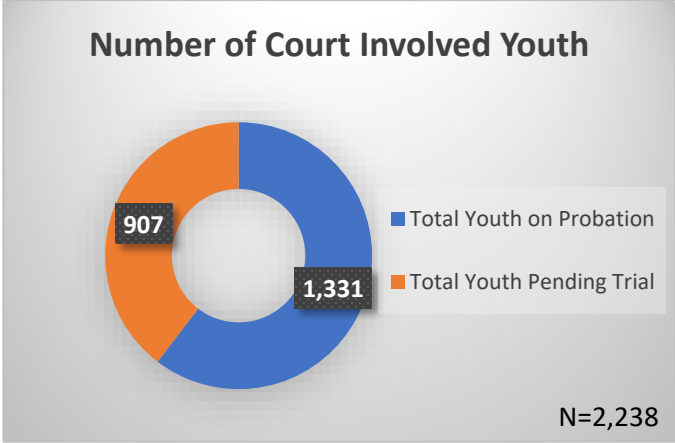

Daily Data Dashboard – June 5, 2026
Demographics for JTDC Population
Friday Morning Midnight Count
Shelter Care Midnight Count: 3

Data sources: cFive Supervisor – Court Involved Population and RMIS – JTDC Population
 This data reflects the most accurate information available at the time the datasets were generated. Please note that all reports and data provided are subject to a margin of error of 5% or less