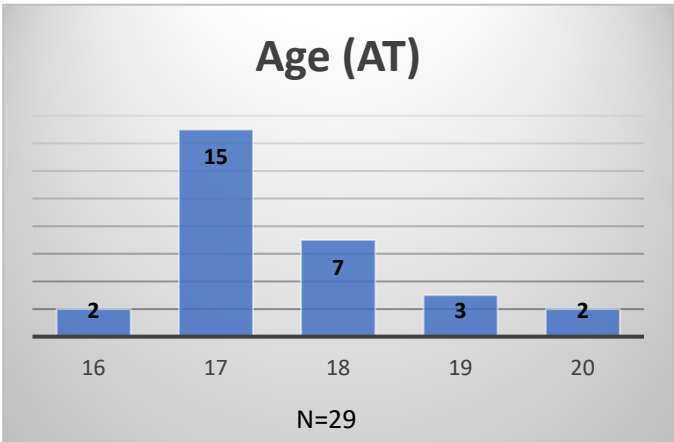

Daily Data Dashboard – June 5, 2026
Demographics for JTDC Population
Friday Morning Midnight Count
Shelter Care Midnight Count: 3

Data sources: cFive Supervisor – Court Involved Population and RMIS – JTDC Population
 This data reflects the most accurate information available at the time the datasets were generated. Please note that all reports and data provided are subject to a margin of error of 5% or less