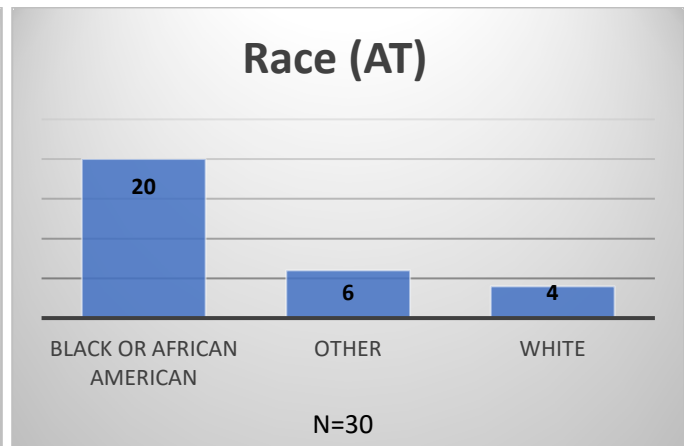

Daily Data Dashboard – June 3, 2026
Demographics for JTDC Population
Wednesday Morning Midnight Count
Shelter Care Midnight Count: 4

Data sources: cFive Supervisor – Court Involved Population and RMIS – JTDC Population
 This data reflects the most accurate information available at the time the datasets were generated. Please note that all reports and data provided are subject to a margin of error of 5% or less

**Daily Data Dashboard – June 3, 2026
Demographics for JTDC Population
Wednesday Morning Midnight Count
Shelter Care Midnight Count: 4**

Data sources: cFive Supervisor – Court Involved Population and RMIS – JTDC Population
 This data reflects the most accurate information available at the time the datasets were generated. Please note that all reports and data provided are subject to a margin of error of 5% or less