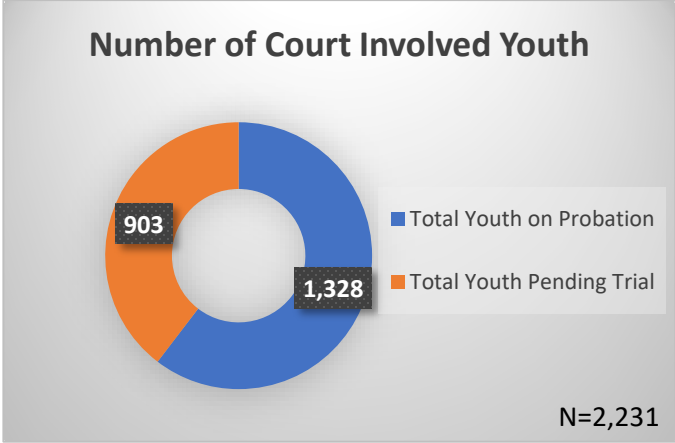

Daily Data Dashboard – June 3, 2026
Demographics for JTDC Population
Wednesday Morning Midnight Count
Shelter Care Midnight Count: 4

Data sources: cFive Supervisor – Court Involved Population and RMIS – JTDC Population
 This data reflects the most accurate information available at the time the datasets were generated. Please note that all reports and data provided are subject to a margin of error of 5% or less

**Daily Data Dashboard – June 3, 2026
Demographics for JTDC Population
Wednesday Morning Midnight Count
Shelter Care Midnight Count: 4**

Data sources: cFive Supervisor – Court Involved Population and RMIS – JTDC Population
 This data reflects the most accurate information available at the time the datasets were generated. Please note that all reports and data provided are subject to a margin of error of 5% or less