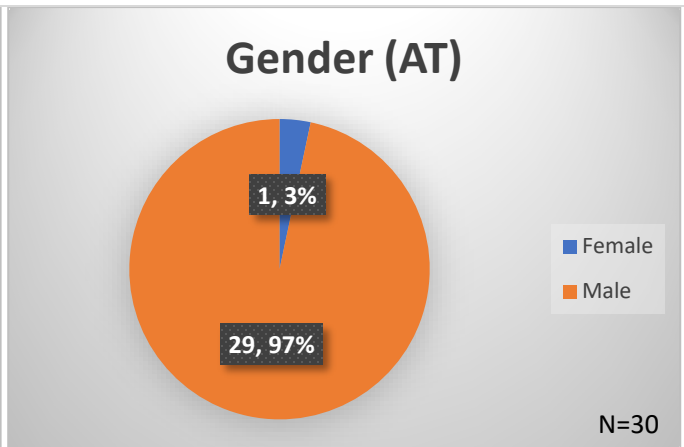

Daily Data Dashboard – June 3, 2026
Demographics for JTDC Population
Wednesday Morning Midnight Count
Shelter Care Midnight Count: 4

Data sources: cFive Supervisor – Court Involved Population and RMIS – JTDC Population
 This data reflects the most accurate information available at the time the datasets were generated. Please note that all reports and data provided are subject to a margin of error of 5% or less

**Daily Data Dashboard – June 3, 2026
Demographics for JTDC Population
Wednesday Morning Midnight Count
Shelter Care Midnight Count: 4**

Data sources: cFive Supervisor – Court Involved Population and RMIS – JTDC Population
 This data reflects the most accurate information available at the time the datasets were generated. Please note that all reports and data provided are subject to a margin of error of 5% or less