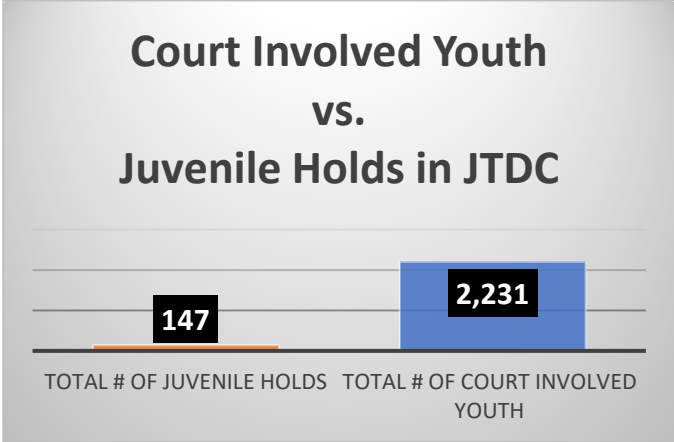

Daily Data Dashboard – June 3, 2026
Demographics for JTDC Population
Wednesday Morning Midnight Count
Shelter Care Midnight Count: 4

Data sources: cFive Supervisor – Court Involved Population and RMIS – JTDC Population
 This data reflects the most accurate information available at the time the datasets were generated. Please note that all reports and data provided are subject to a margin of error of 5% or less

**Daily Data Dashboard – June 3, 2026
Demographics for JTDC Population
Wednesday Morning Midnight Count
Shelter Care Midnight Count: 4**

Data sources: cFive Supervisor – Court Involved Population and RMIS – JTDC Population
 This data reflects the most accurate information available at the time the datasets were generated. Please note that all reports and data provided are subject to a margin of error of 5% or less