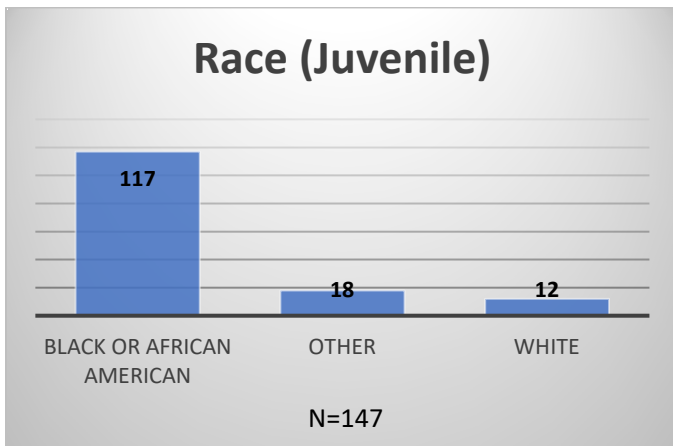

Daily Data Dashboard – June 3, 2026
Demographics for JTDC Population
Wednesday Morning Midnight Count
Shelter Care Midnight Count: 4

Data sources: cFive Supervisor – Court Involved Population and RMIS – JTDC Population
 This data reflects the most accurate information available at the time the datasets were generated. Please note that all reports and data provided are subject to a margin of error of 5% or less

**Daily Data Dashboard – June 3, 2026
Demographics for JTDC Population
Wednesday Morning Midnight Count
Shelter Care Midnight Count: 4**

Data sources: cFive Supervisor – Court Involved Population and RMIS – JTDC Population
 This data reflects the most accurate information available at the time the datasets were generated. Please note that all reports and data provided are subject to a margin of error of 5% or less