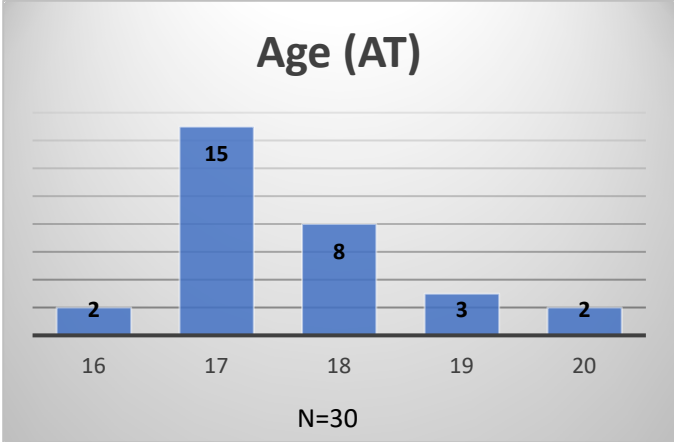

Daily Data Dashboard – June 3, 2026
Demographics for JTDC Population
Wednesday Morning Midnight Count
Shelter Care Midnight Count: 4

Data sources: cFive Supervisor – Court Involved Population and RMIS – JTDC Population
 This data reflects the most accurate information available at the time the datasets were generated. Please note that all reports and data provided are subject to a margin of error of 5% or less

**Daily Data Dashboard – June 3, 2026
Demographics for JTDC Population
Wednesday Morning Midnight Count
Shelter Care Midnight Count: 4**

Data sources: cFive Supervisor – Court Involved Population and RMIS – JTDC Population
 This data reflects the most accurate information available at the time the datasets were generated. Please note that all reports and data provided are subject to a margin of error of 5% or less