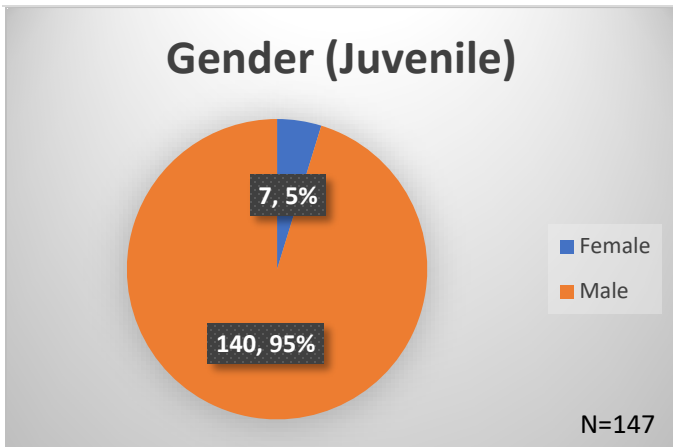

Daily Data Dashboard – June 3, 2026
Demographics for JTDC Population
Wednesday Morning Midnight Count
Shelter Care Midnight Count: 4

Data sources: cFive Supervisor – Court Involved Population and RMIS – JTDC Population
 This data reflects the most accurate information available at the time the datasets were generated. Please note that all reports and data provided are subject to a margin of error of 5% or less

**Daily Data Dashboard – June 3, 2026
Demographics for JTDC Population
Wednesday Morning Midnight Count
Shelter Care Midnight Count: 4**

Data sources: cFive Supervisor – Court Involved Population and RMIS – JTDC Population
 This data reflects the most accurate information available at the time the datasets were generated. Please note that all reports and data provided are subject to a margin of error of 5% or less