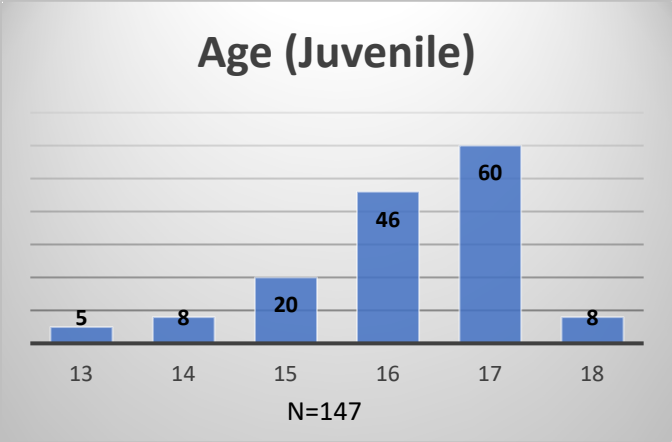

Daily Data Dashboard – June 3, 2026
Demographics for JTDC Population
Wednesday Morning Midnight Count
Shelter Care Midnight Count: 4

Data sources: cFive Supervisor – Court Involved Population and RMIS – JTDC Population
 This data reflects the most accurate information available at the time the datasets were generated. Please note that all reports and data provided are subject to a margin of error of 5% or less

**Daily Data Dashboard – June 3, 2026
Demographics for JTDC Population
Wednesday Morning Midnight Count
Shelter Care Midnight Count: 4**

Data sources: cFive Supervisor – Court Involved Population and RMIS – JTDC Population
 This data reflects the most accurate information available at the time the datasets were generated. Please note that all reports and data provided are subject to a margin of error of 5% or less