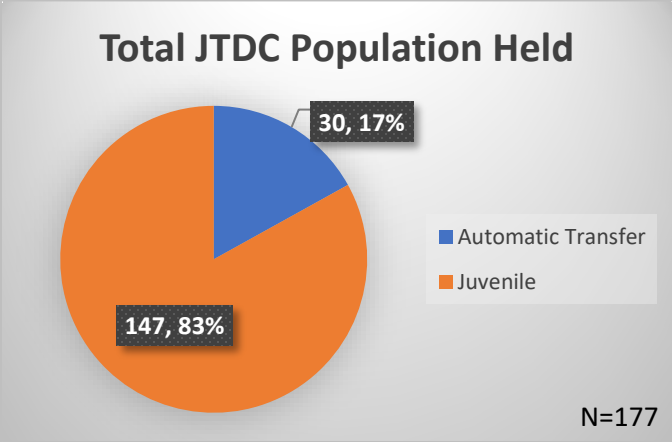

Daily Data Dashboard – June 3, 2026
Demographics for JTDC Population
Wednesday Morning Midnight Count
Shelter Care Midnight Count: 4

Data sources: cFive Supervisor – Court Involved Population and RMIS – JTDC Population
 This data reflects the most accurate information available at the time the datasets were generated. Please note that all reports and data provided are subject to a margin of error of 5% or less

**Daily Data Dashboard – June 3, 2026
Demographics for JTDC Population
Wednesday Morning Midnight Count
Shelter Care Midnight Count: 4**

Data sources: cFive Supervisor – Court Involved Population and RMIS – JTDC Population
 This data reflects the most accurate information available at the time the datasets were generated. Please note that all reports and data provided are subject to a margin of error of 5% or less