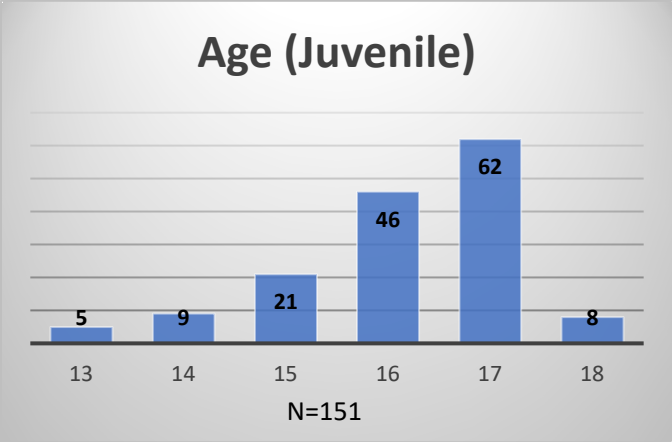

Daily Data Dashboard – June 2, 2026
Demographics for JTDC Population
Tuesday Morning Midnight Count
Shelter Care Midnight Count: 4

Data sources: cFive Supervisor – Court Involved Population and RMIS – JTDC Population
 This data reflects the most accurate information available at the time the datasets were generated. Please note that all reports and data provided are subject to a margin of error of 5% or less