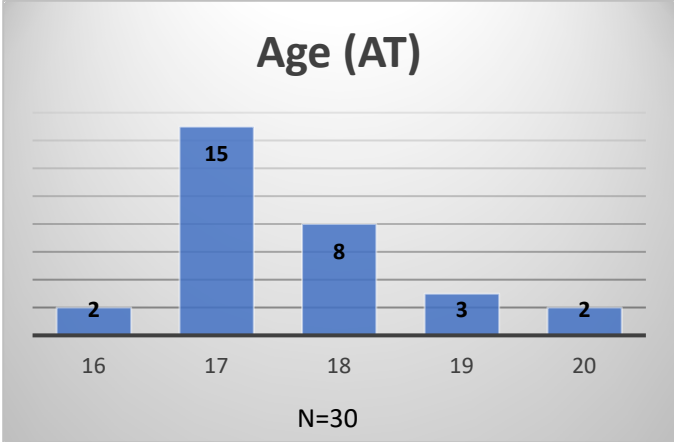

Daily Data Dashboard – June 2, 2026
Demographics for JTDC Population
Tuesday Morning Midnight Count
Shelter Care Midnight Count: 4

Data sources: cFive Supervisor – Court Involved Population and RMIS – JTDC Population
 This data reflects the most accurate information available at the time the datasets were generated. Please note that all reports and data provided are subject to a margin of error of 5% or less