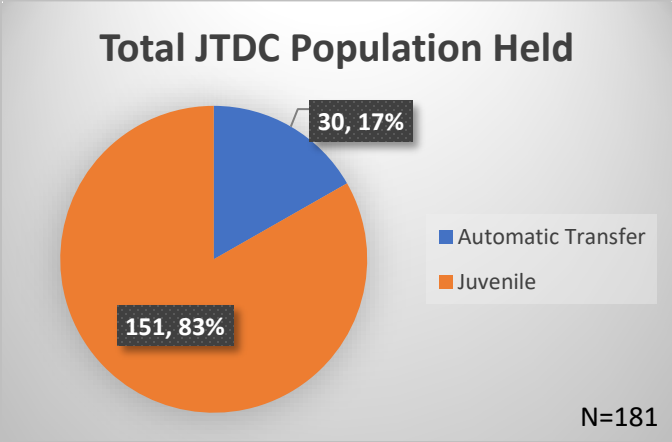

Daily Data Dashboard – June 2, 2026
Demographics for JTDC Population
Tuesday Morning Midnight Count
Shelter Care Midnight Count: 4

Data sources: cFive Supervisor – Court Involved Population and RMIS – JTDC Population
 This data reflects the most accurate information available at the time the datasets were generated. Please note that all reports and data provided are subject to a margin of error of 5% or less