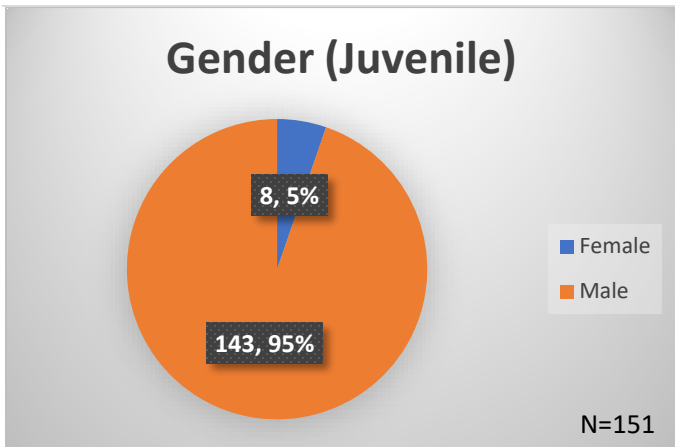

Daily Data Dashboard – June 2, 2026
Demographics for JTDC Population
Tuesday Morning Midnight Count
Shelter Care Midnight Count: 4

Data sources: cFive Supervisor – Court Involved Population and RMIS – JTDC Population
 This data reflects the most accurate information available at the time the datasets were generated. Please note that all reports and data provided are subject to a margin of error of 5% or less