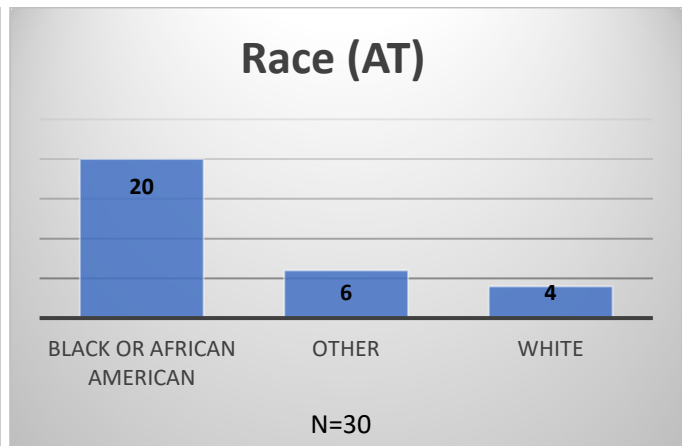

Daily Data Dashboard – June 2, 2026
Demographics for JTDC Population
Tuesday Morning Midnight Count
Shelter Care Midnight Count: 4

Data sources: cFive Supervisor – Court Involved Population and RMIS – JTDC Population
 This data reflects the most accurate information available at the time the datasets were generated. Please note that all reports and data provided are subject to a margin of error of 5% or less