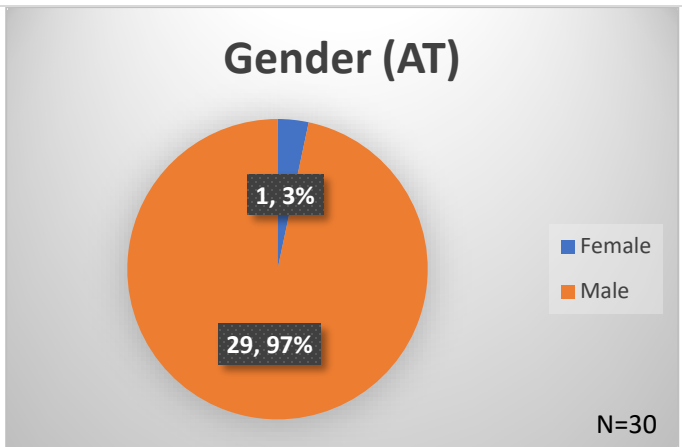

Daily Data Dashboard – June 2, 2026
Demographics for JTDC Population
Tuesday Morning Midnight Count
Shelter Care Midnight Count: 4

Data sources: cFive Supervisor – Court Involved Population and RMIS – JTDC Population
 This data reflects the most accurate information available at the time the datasets were generated. Please note that all reports and data provided are subject to a margin of error of 5% or less