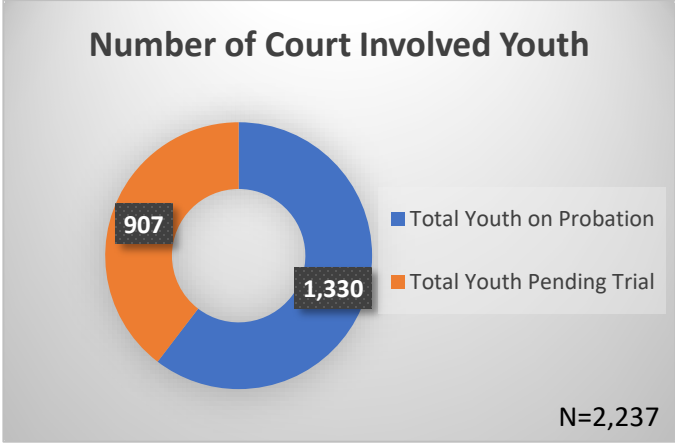

Daily Data Dashboard – June 2, 2026
Demographics for JTDC Population
Tuesday Morning Midnight Count
Shelter Care Midnight Count: 4

Data sources: cFive Supervisor – Court Involved Population and RMIS – JTDC Population
 This data reflects the most accurate information available at the time the datasets were generated. Please note that all reports and data provided are subject to a margin of error of 5% or less