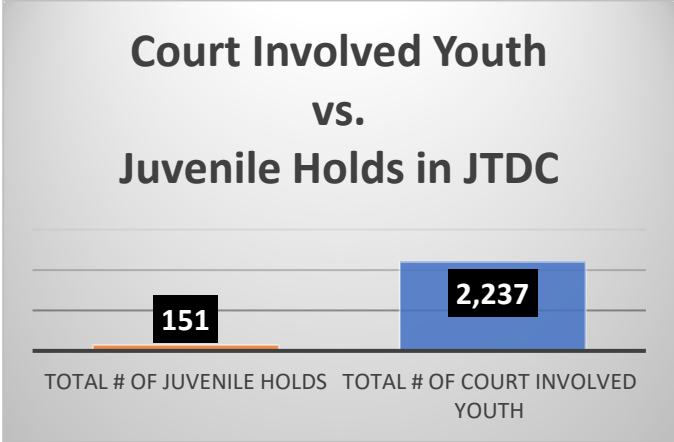

Daily Data Dashboard – June 2, 2026
Demographics for JTDC Population
Tuesday Morning Midnight Count
Shelter Care Midnight Count: 4

Data sources: cFive Supervisor – Court Involved Population and RMIS – JTDC Population
 This data reflects the most accurate information available at the time the datasets were generated. Please note that all reports and data provided are subject to a margin of error of 5% or less