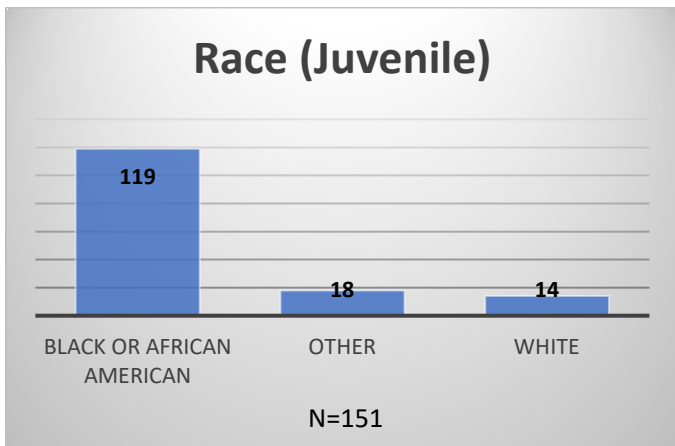

Daily Data Dashboard – June 2, 2026
Demographics for JTDC Population
Tuesday Morning Midnight Count
Shelter Care Midnight Count: 4

Data sources: cFive Supervisor – Court Involved Population and RMIS – JTDC Population
 This data reflects the most accurate information available at the time the datasets were generated. Please note that all reports and data provided are subject to a margin of error of 5% or less