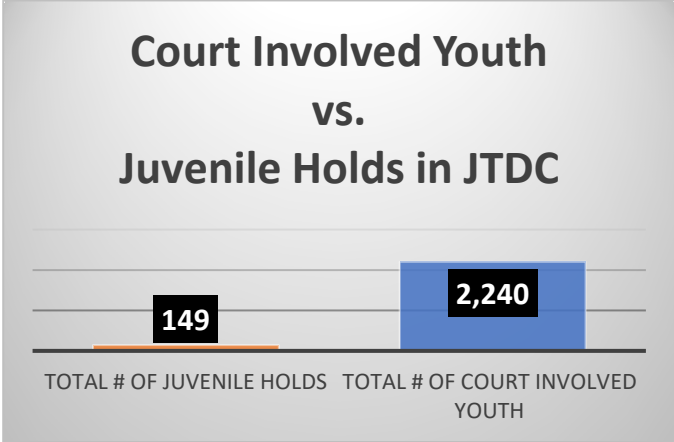

Daily Data Dashboard – June 1, 2026
Demographics for JTDC Population
Monday Morning Midnight Count
Shelter Care Midnight Count: 4

Data sources: cFive Supervisor – Court Involved Population and RMIS – JTDC Population
 This data reflects the most accurate information available at the time the datasets were generated. Please note that all reports and data provided are subject to a margin of error of 5% or less