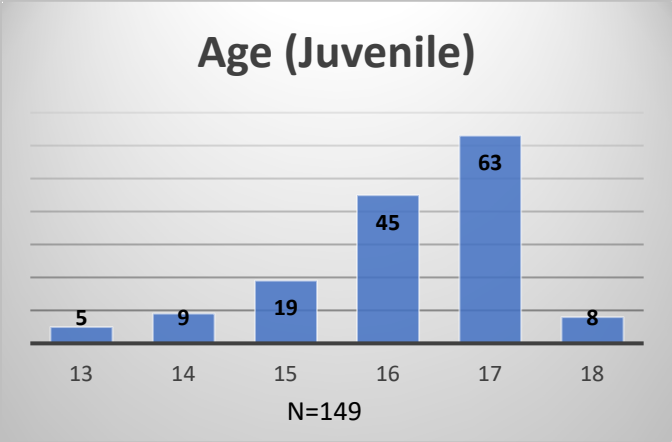

Daily Data Dashboard – June 1, 2026
Demographics for JTDC Population
Monday Morning Midnight Count
Shelter Care Midnight Count: 4

Data sources: cFive Supervisor – Court Involved Population and RMIS – JTDC Population
 This data reflects the most accurate information available at the time the datasets were generated. Please note that all reports and data provided are subject to a margin of error of 5% or less