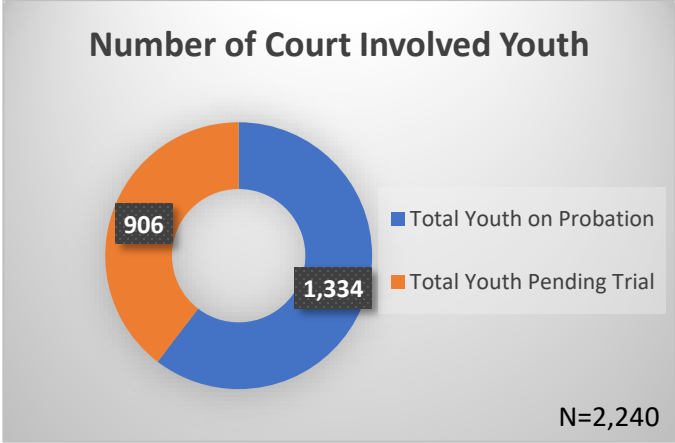

Daily Data Dashboard – June 1, 2026
Demographics for JTDC Population
Monday Morning Midnight Count
Shelter Care Midnight Count: 4

Data sources: cFive Supervisor – Court Involved Population and RMIS – JTDC Population
 This data reflects the most accurate information available at the time the datasets were generated. Please note that all reports and data provided are subject to a margin of error of 5% or less