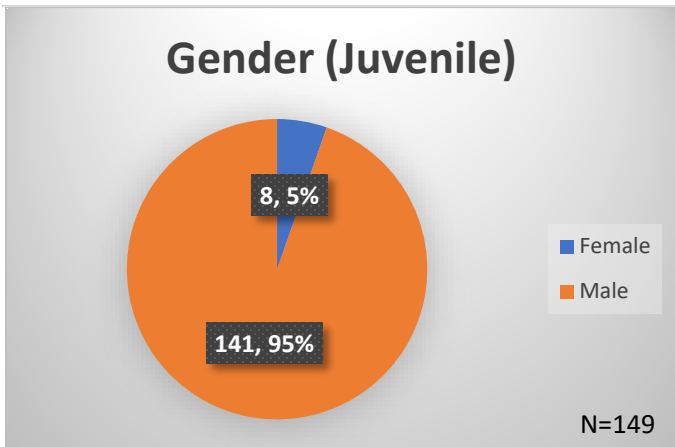

Daily Data Dashboard – June 1, 2026
Demographics for JTDC Population
Monday Morning Midnight Count
Shelter Care Midnight Count: 4

Data sources: cFive Supervisor – Court Involved Population and RMIS – JTDC Population
 This data reflects the most accurate information available at the time the datasets were generated. Please note that all reports and data provided are subject to a margin of error of 5% or less