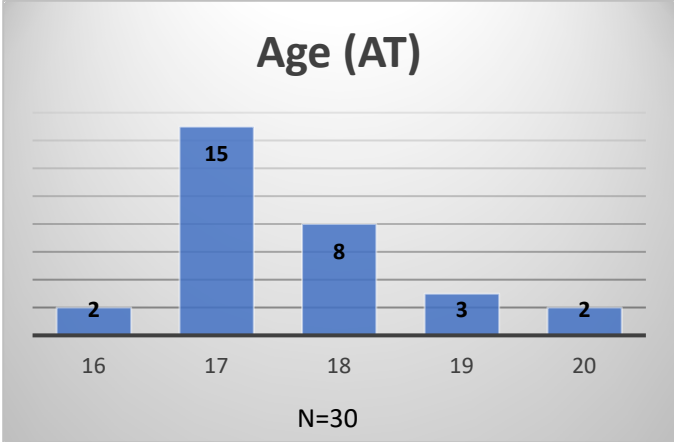

Daily Data Dashboard – June 1, 2026
Demographics for JTDC Population
Monday Morning Midnight Count
Shelter Care Midnight Count: 4

Data sources: cFive Supervisor – Court Involved Population and RMIS – JTDC Population
 This data reflects the most accurate information available at the time the datasets were generated. Please note that all reports and data provided are subject to a margin of error of 5% or less