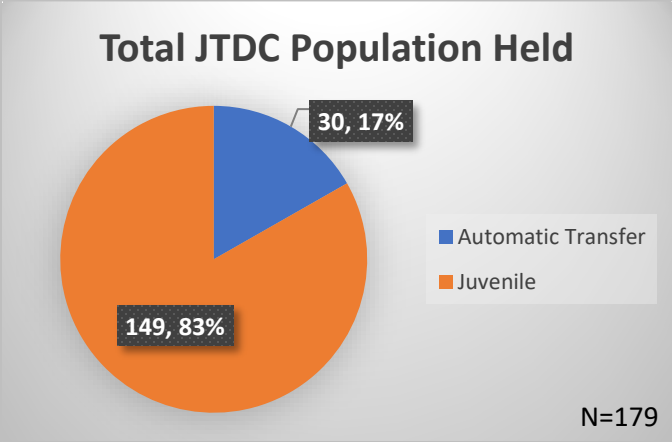

Daily Data Dashboard – June 1, 2026
Demographics for JTDC Population
Monday Morning Midnight Count
Shelter Care Midnight Count: 4

Data sources: cFive Supervisor – Court Involved Population and RMIS – JTDC Population
 This data reflects the most accurate information available at the time the datasets were generated. Please note that all reports and data provided are subject to a margin of error of 5% or less