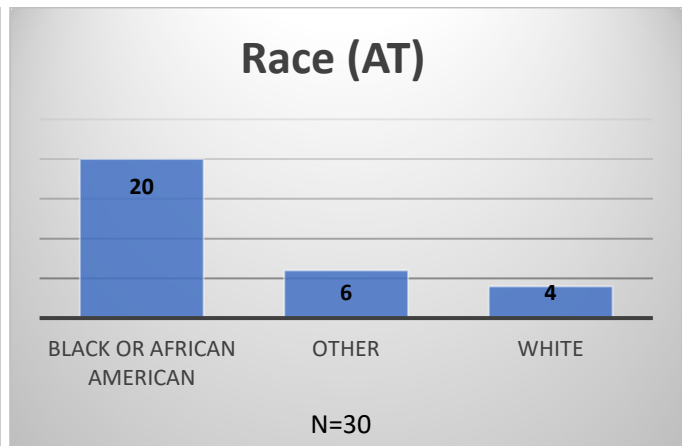

Daily Data Dashboard – June 1, 2026
Demographics for JTDC Population
Monday Morning Midnight Count
Shelter Care Midnight Count: 4

Data sources: cFive Supervisor – Court Involved Population and RMIS – JTDC Population
 This data reflects the most accurate information available at the time the datasets were generated. Please note that all reports and data provided are subject to a margin of error of 5% or less