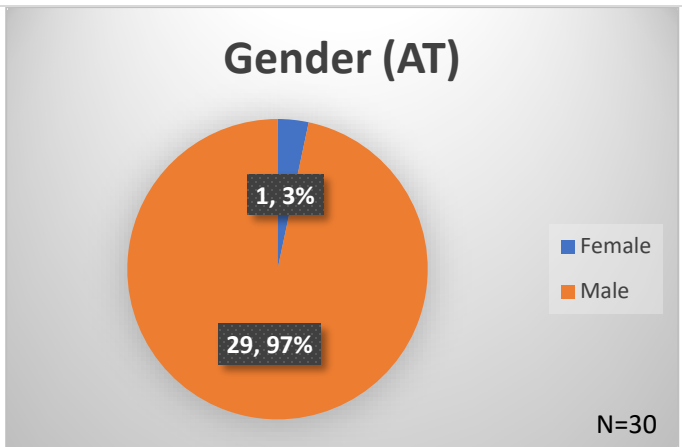

Daily Data Dashboard – June 1, 2026
Demographics for JTDC Population
Monday Morning Midnight Count
Shelter Care Midnight Count: 4

Data sources: cFive Supervisor – Court Involved Population and RMIS – JTDC Population
 This data reflects the most accurate information available at the time the datasets were generated. Please note that all reports and data provided are subject to a margin of error of 5% or less