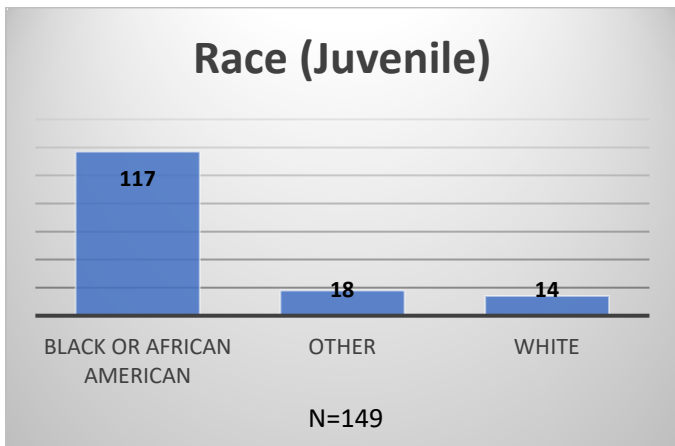

Daily Data Dashboard – June 1, 2026
Demographics for JTDC Population
Monday Morning Midnight Count
Shelter Care Midnight Count: 4

Data sources: cFive Supervisor – Court Involved Population and RMIS – JTDC Population
 This data reflects the most accurate information available at the time the datasets were generated. Please note that all reports and data provided are subject to a margin of error of 5% or less