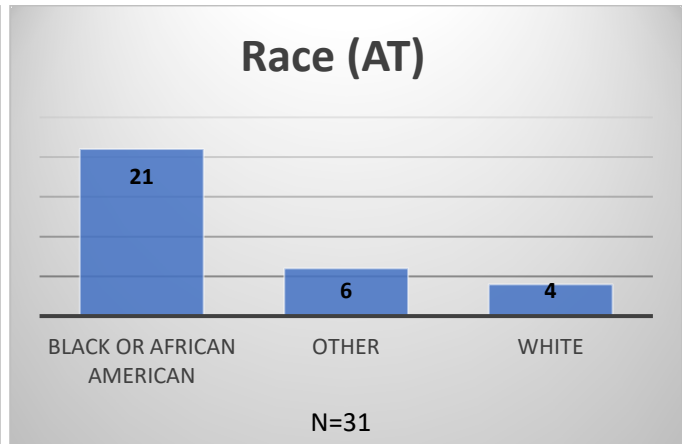

Daily Data Dashboard – May 29, 2026
Demographics for JTDC Population
Friday Morning Midnight Count
Shelter Care Midnight Count: 3

Data sources: cFive Supervisor – Court Involved Population and RMIS – JTDC Population
 This data reflects the most accurate information available at the time the datasets were generated. Please note that all reports and data provided are subject to a margin of error of 5% or less