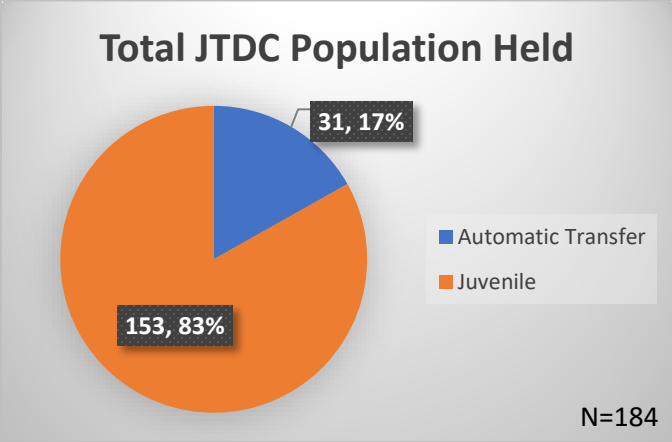

Daily Data Dashboard – May 29, 2026
Demographics for JTDC Population
Friday Morning Midnight Count
Shelter Care Midnight Count: 3

Data sources: cFive Supervisor – Court Involved Population and RMIS – JTDC Population
 This data reflects the most accurate information available at the time the datasets were generated. Please note that all reports and data provided are subject to a margin of error of 5% or less