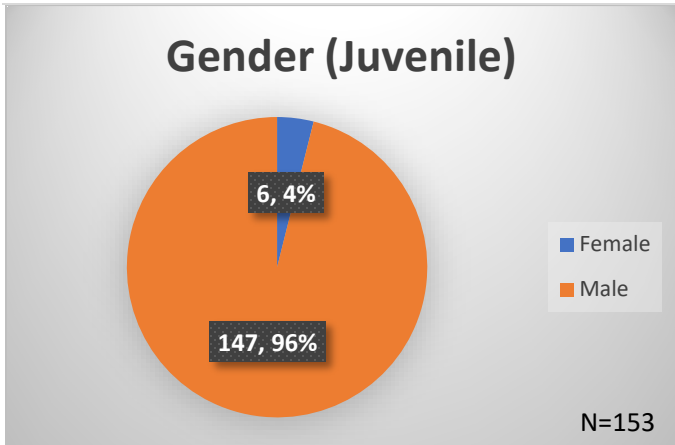

Daily Data Dashboard – May 29, 2026
Demographics for JTDC Population
Friday Morning Midnight Count
Shelter Care Midnight Count: 3

Data sources: cFive Supervisor – Court Involved Population and RMIS – JTDC Population
 This data reflects the most accurate information available at the time the datasets were generated. Please note that all reports and data provided are subject to a margin of error of 5% or less