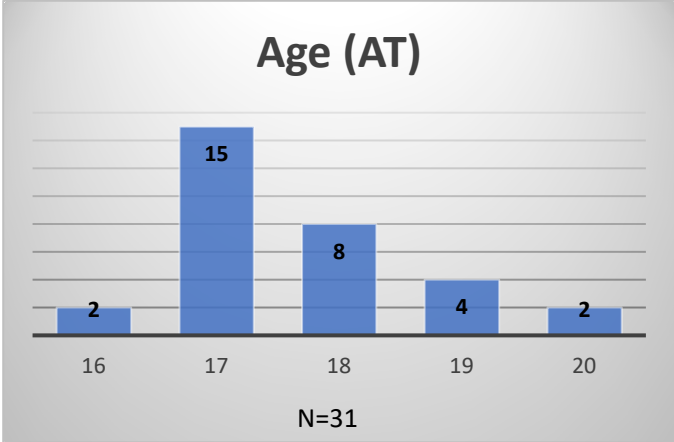

Daily Data Dashboard – May 29, 2026
Demographics for JTDC Population
Friday Morning Midnight Count
Shelter Care Midnight Count: 3

Data sources: cFive Supervisor – Court Involved Population and RMIS – JTDC Population
 This data reflects the most accurate information available at the time the datasets were generated. Please note that all reports and data provided are subject to a margin of error of 5% or less