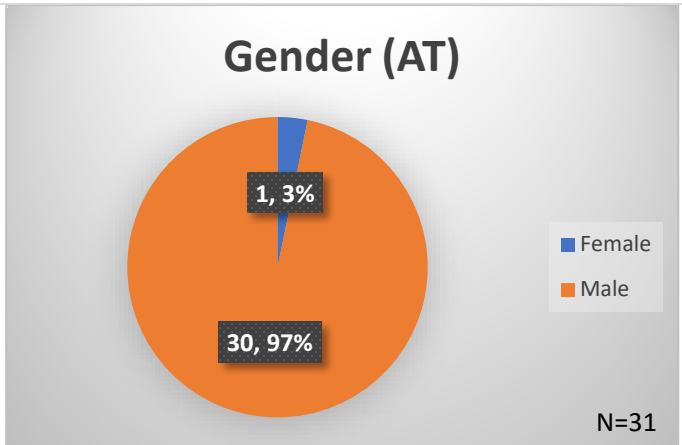

Daily Data Dashboard – May 29, 2026
Demographics for JTDC Population
Friday Morning Midnight Count
Shelter Care Midnight Count: 3

Data sources: cFive Supervisor – Court Involved Population and RMIS – JTDC Population
 This data reflects the most accurate information available at the time the datasets were generated. Please note that all reports and data provided are subject to a margin of error of 5% or less