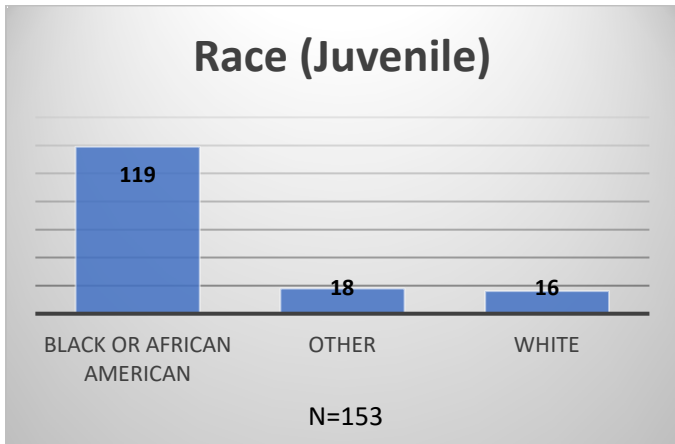

Daily Data Dashboard – May 29, 2026
Demographics for JTDC Population
Friday Morning Midnight Count
Shelter Care Midnight Count: 3

Data sources: cFive Supervisor – Court Involved Population and RMIS – JTDC Population
 This data reflects the most accurate information available at the time the datasets were generated. Please note that all reports and data provided are subject to a margin of error of 5% or less