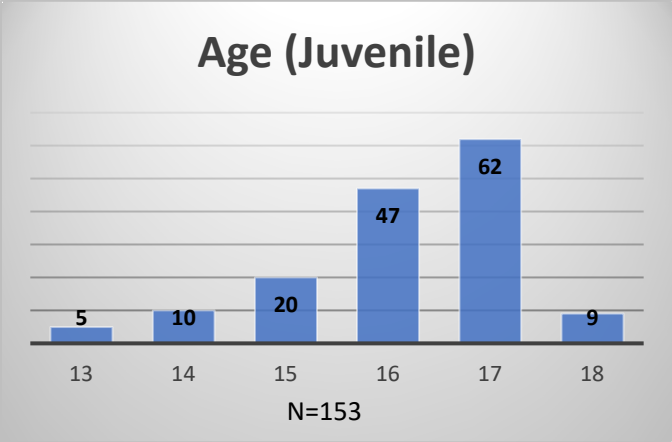

Daily Data Dashboard – May 29, 2026
Demographics for JTDC Population
Friday Morning Midnight Count
Shelter Care Midnight Count: 3

Data sources: cFive Supervisor – Court Involved Population and RMIS – JTDC Population
 This data reflects the most accurate information available at the time the datasets were generated. Please note that all reports and data provided are subject to a margin of error of 5% or less