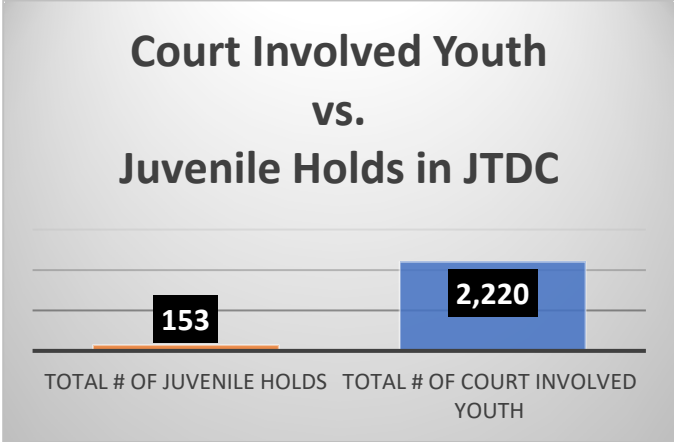

Daily Data Dashboard – May 29, 2026
Demographics for JTDC Population
Friday Morning Midnight Count
Shelter Care Midnight Count: 3

Data sources: cFive Supervisor – Court Involved Population and RMIS – JTDC Population
 This data reflects the most accurate information available at the time the datasets were generated. Please note that all reports and data provided are subject to a margin of error of 5% or less