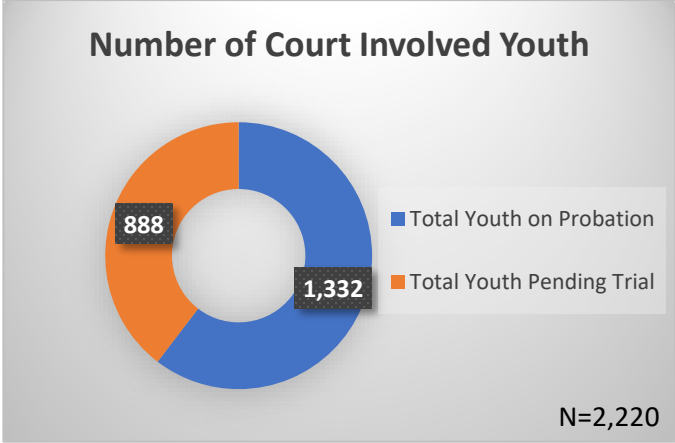

Daily Data Dashboard – May 29, 2026
Demographics for JTDC Population
Friday Morning Midnight Count
Shelter Care Midnight Count: 3

Data sources: cFive Supervisor – Court Involved Population and RMIS – JTDC Population
 This data reflects the most accurate information available at the time the datasets were generated. Please note that all reports and data provided are subject to a margin of error of 5% or less