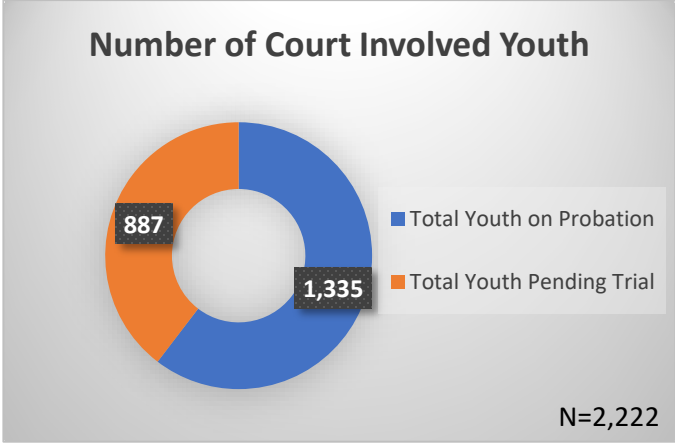

Daily Data Dashboard – May 28, 2026
Demographics for JTDC Population
Thursday Morning Midnight Count
Shelter Care Midnight Count: 3

Data sources: cFive Supervisor – Court Involved Population and RMIS – JTDC Population
 This data reflects the most accurate information available at the time the datasets were generated. Please note that all reports and data provided are subject to a margin of error of 5% or less