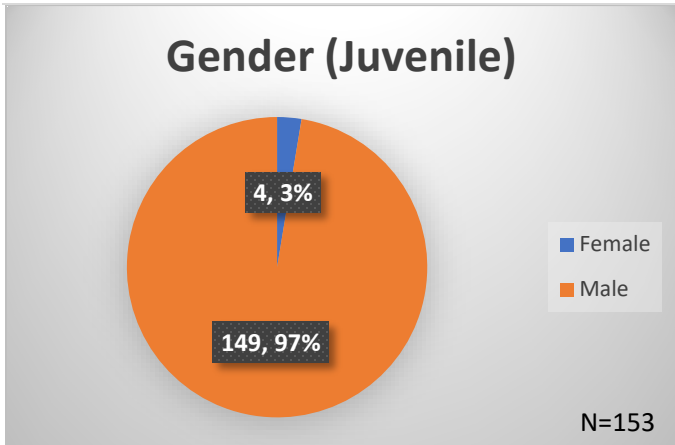

Daily Data Dashboard – May 28, 2026
Demographics for JTDC Population
Thursday Morning Midnight Count
Shelter Care Midnight Count: 3

Data sources: cFive Supervisor – Court Involved Population and RMIS – JTDC Population
 This data reflects the most accurate information available at the time the datasets were generated. Please note that all reports and data provided are subject to a margin of error of 5% or less