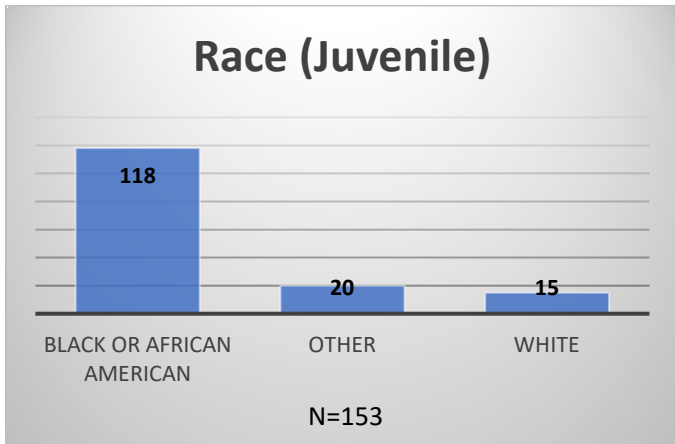

Daily Data Dashboard – May 28, 2026
Demographics for JTDC Population
Thursday Morning Midnight Count
Shelter Care Midnight Count: 3

Data sources: cFive Supervisor – Court Involved Population and RMIS – JTDC Population
 This data reflects the most accurate information available at the time the datasets were generated. Please note that all reports and data provided are subject to a margin of error of 5% or less