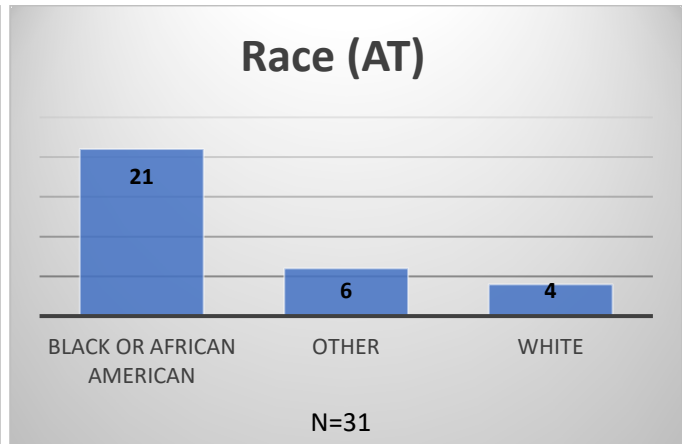

Daily Data Dashboard – May 28, 2026
Demographics for JTDC Population
Thursday Morning Midnight Count
Shelter Care Midnight Count: 3

Data sources: cFive Supervisor – Court Involved Population and RMIS – JTDC Population
 This data reflects the most accurate information available at the time the datasets were generated. Please note that all reports and data provided are subject to a margin of error of 5% or less