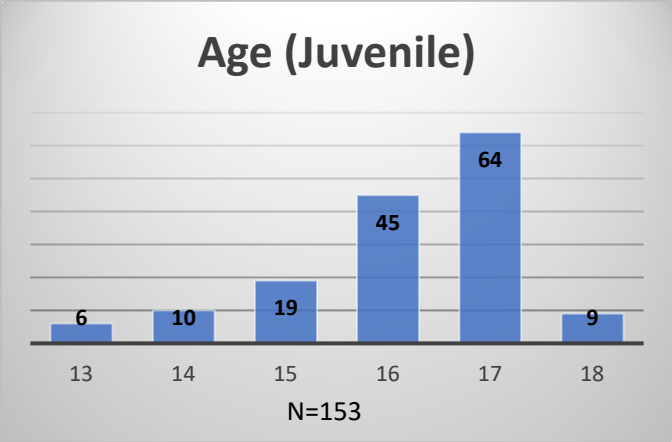

Daily Data Dashboard – May 28, 2026
Demographics for JTDC Population
Thursday Morning Midnight Count
Shelter Care Midnight Count: 3

Data sources: cFive Supervisor – Court Involved Population and RMIS – JTDC Population
 This data reflects the most accurate information available at the time the datasets were generated. Please note that all reports and data provided are subject to a margin of error of 5% or less