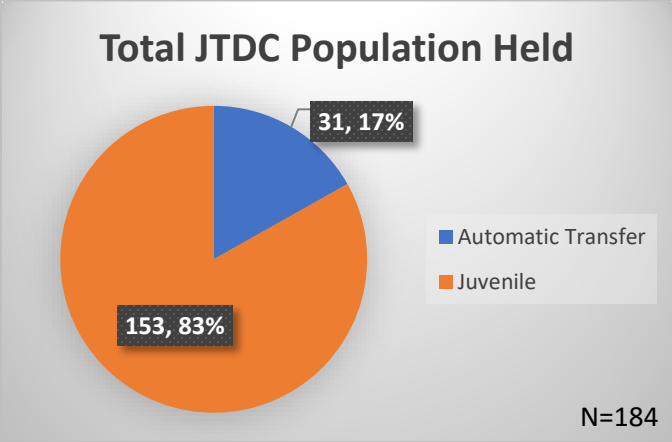

Daily Data Dashboard – May 28, 2026
Demographics for JTDC Population
Thursday Morning Midnight Count
Shelter Care Midnight Count: 3

Data sources: cFive Supervisor – Court Involved Population and RMIS – JTDC Population
 This data reflects the most accurate information available at the time the datasets were generated. Please note that all reports and data provided are subject to a margin of error of 5% or less