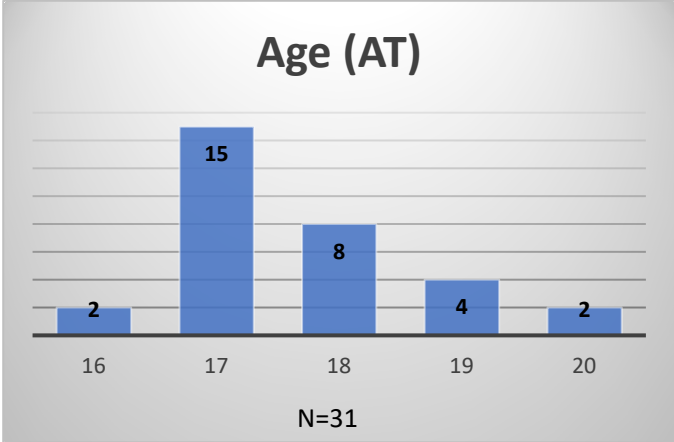

Daily Data Dashboard – May 28, 2026
Demographics for JTDC Population
Thursday Morning Midnight Count
Shelter Care Midnight Count: 3

Data sources: cFive Supervisor – Court Involved Population and RMIS – JTDC Population
 This data reflects the most accurate information available at the time the datasets were generated. Please note that all reports and data provided are subject to a margin of error of 5% or less