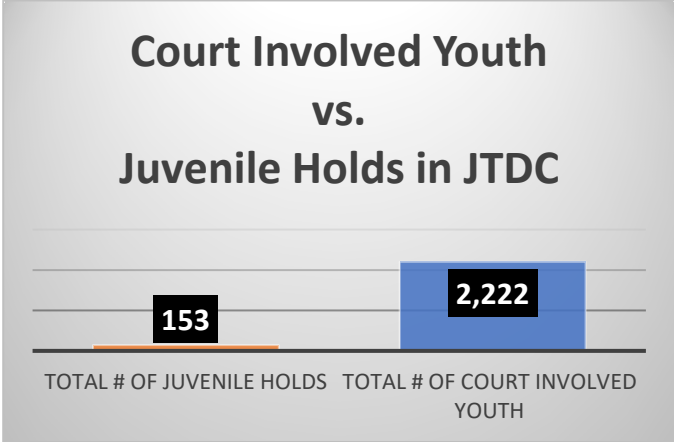

Daily Data Dashboard – May 28, 2026
Demographics for JTDC Population
Thursday Morning Midnight Count
Shelter Care Midnight Count: 3

Data sources: cFive Supervisor – Court Involved Population and RMIS – JTDC Population
 This data reflects the most accurate information available at the time the datasets were generated. Please note that all reports and data provided are subject to a margin of error of 5% or less