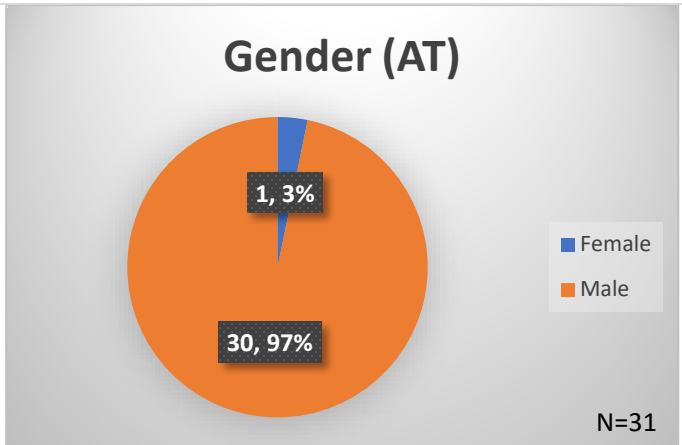

Daily Data Dashboard – May 28, 2026
Demographics for JTDC Population
Thursday Morning Midnight Count
Shelter Care Midnight Count: 3

Data sources: cFive Supervisor – Court Involved Population and RMIS – JTDC Population
 This data reflects the most accurate information available at the time the datasets were generated. Please note that all reports and data provided are subject to a margin of error of 5% or less