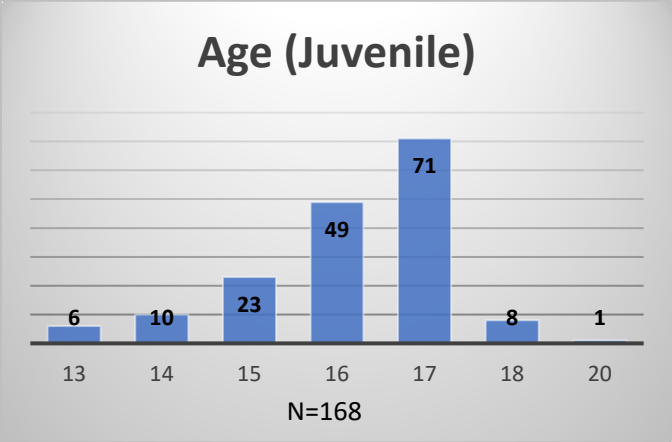

Daily Data Dashboard – May 27, 2026
Demographics for JTDC Population
Wednesday Morning Midnight Count
Shelter Care Midnight Count: 6

Data sources: cFive Supervisor – Court Involved Population and RMIS – JTDC Population
 This data reflects the most accurate information available at the time the datasets were generated. Please note that all reports and data provided are subject to a margin of error of 5% or less