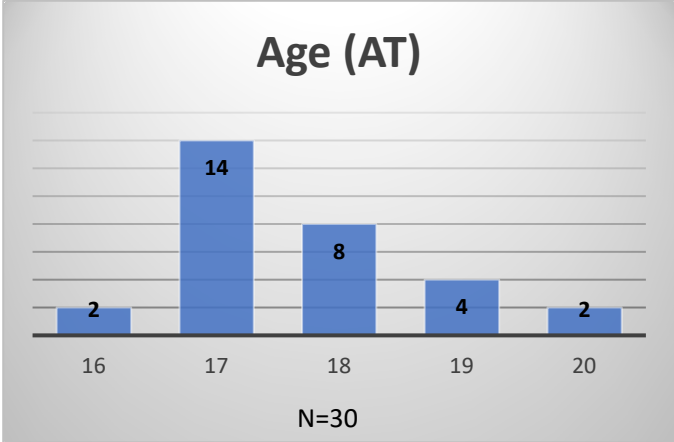

Daily Data Dashboard – May 27, 2026
Demographics for JTDC Population
Wednesday Morning Midnight Count
Shelter Care Midnight Count: 6

Data sources: cFive Supervisor – Court Involved Population and RMIS – JTDC Population
 This data reflects the most accurate information available at the time the datasets were generated. Please note that all reports and data provided are subject to a margin of error of 5% or less