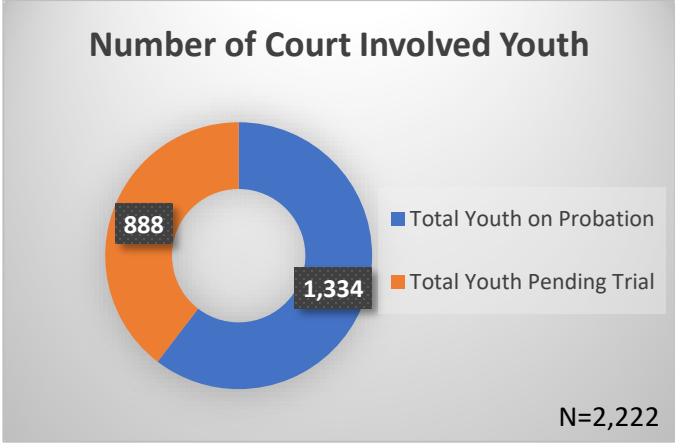

Daily Data Dashboard – May 27, 2026
Demographics for JTDC Population
Wednesday Morning Midnight Count
Shelter Care Midnight Count: 6

Data sources: cFive Supervisor – Court Involved Population and RMIS – JTDC Population
 This data reflects the most accurate information available at the time the datasets were generated. Please note that all reports and data provided are subject to a margin of error of 5% or less