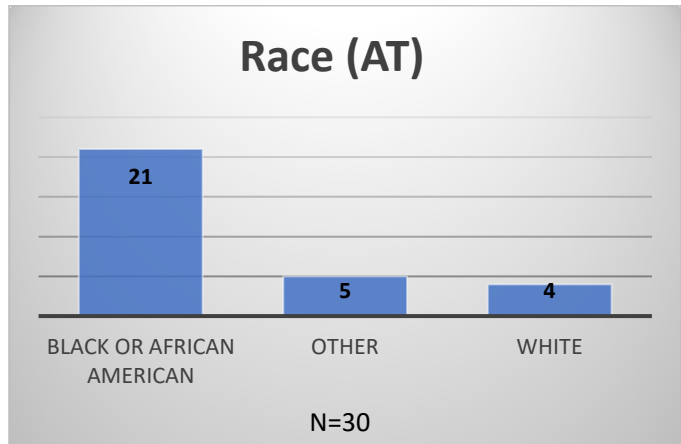

Daily Data Dashboard – May 27, 2026
Demographics for JTDC Population
Wednesday Morning Midnight Count
Shelter Care Midnight Count: 6

Data sources: cFive Supervisor – Court Involved Population and RMIS – JTDC Population
 This data reflects the most accurate information available at the time the datasets were generated. Please note that all reports and data provided are subject to a margin of error of 5% or less