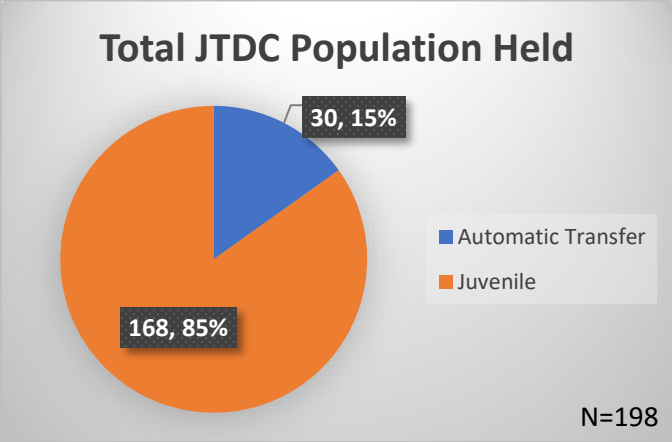

Daily Data Dashboard – May 27, 2026
Demographics for JTDC Population
Wednesday Morning Midnight Count
Shelter Care Midnight Count: 6

Data sources: cFive Supervisor – Court Involved Population and RMIS – JTDC Population
 This data reflects the most accurate information available at the time the datasets were generated. Please note that all reports and data provided are subject to a margin of error of 5% or less