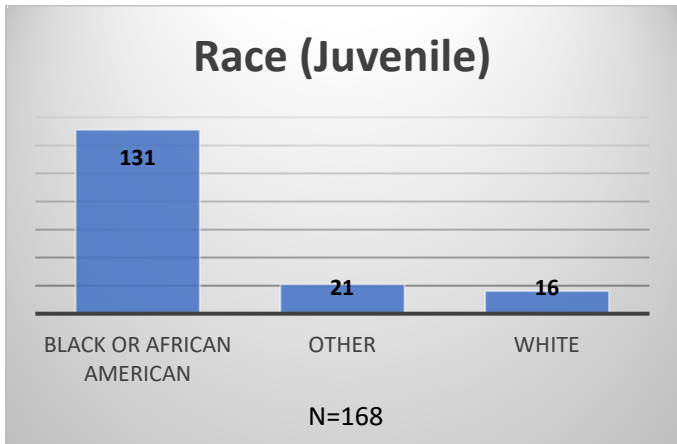

Daily Data Dashboard – May 27, 2026
Demographics for JTDC Population
Wednesday Morning Midnight Count
Shelter Care Midnight Count: 6

Data sources: cFive Supervisor – Court Involved Population and RMIS – JTDC Population
 This data reflects the most accurate information available at the time the datasets were generated. Please note that all reports and data provided are subject to a margin of error of 5% or less