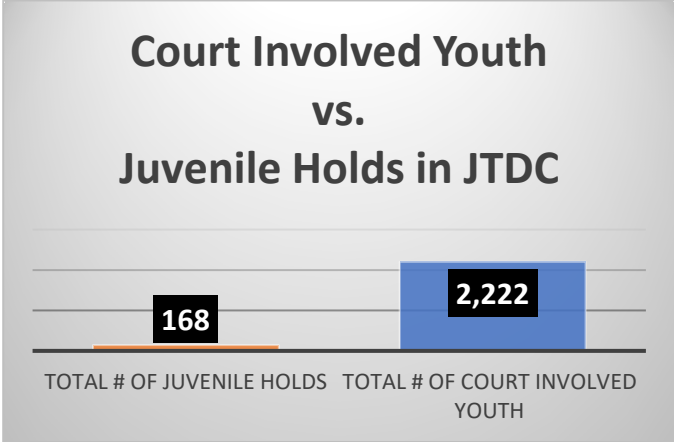

Daily Data Dashboard – May 27, 2026
Demographics for JTDC Population
Wednesday Morning Midnight Count
Shelter Care Midnight Count: 6

Data sources: cFive Supervisor – Court Involved Population and RMIS – JTDC Population
 This data reflects the most accurate information available at the time the datasets were generated. Please note that all reports and data provided are subject to a margin of error of 5% or less