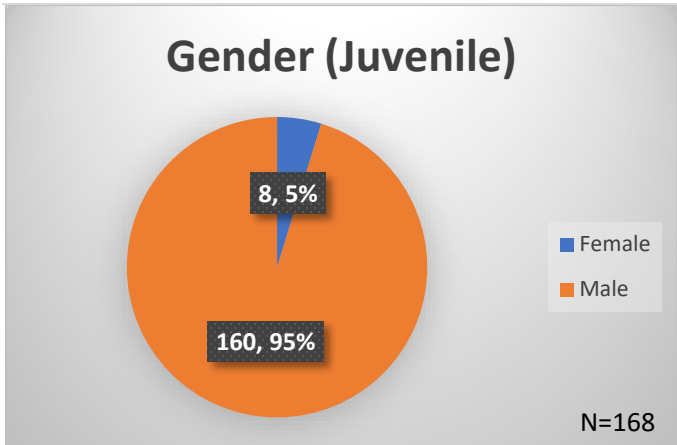

Daily Data Dashboard – May 27, 2026
Demographics for JTDC Population
Wednesday Morning Midnight Count
Shelter Care Midnight Count: 6

Data sources: cFive Supervisor – Court Involved Population and RMIS – JTDC Population
 This data reflects the most accurate information available at the time the datasets were generated. Please note that all reports and data provided are subject to a margin of error of 5% or less