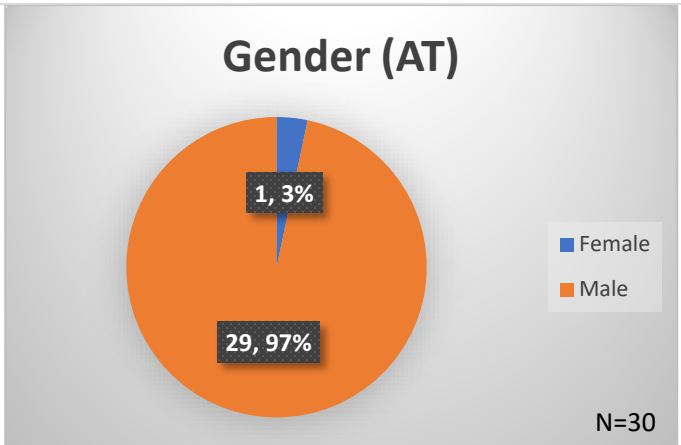

Daily Data Dashboard – May 27, 2026
Demographics for JTDC Population
Wednesday Morning Midnight Count
Shelter Care Midnight Count: 6

Data sources: cFive Supervisor – Court Involved Population and RMIS – JTDC Population
 This data reflects the most accurate information available at the time the datasets were generated. Please note that all reports and data provided are subject to a margin of error of 5% or less