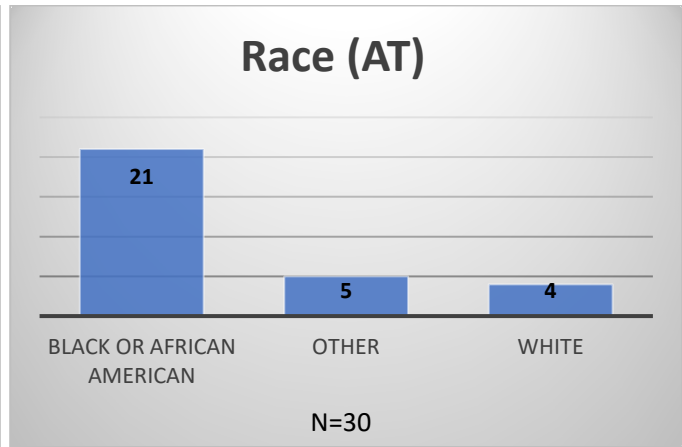

Daily Data Dashboard – May 26, 2026
Demographics for JTDC Population
Tuesday Morning Midnight Count
Shelter Care Midnight Count: 6

Data sources: cFive Supervisor – Court Involved Population and RMIS – JTDC Population
 This data reflects the most accurate information available at the time the datasets were generated. Please note that all reports and data provided are subject to a margin of error of 5% or less