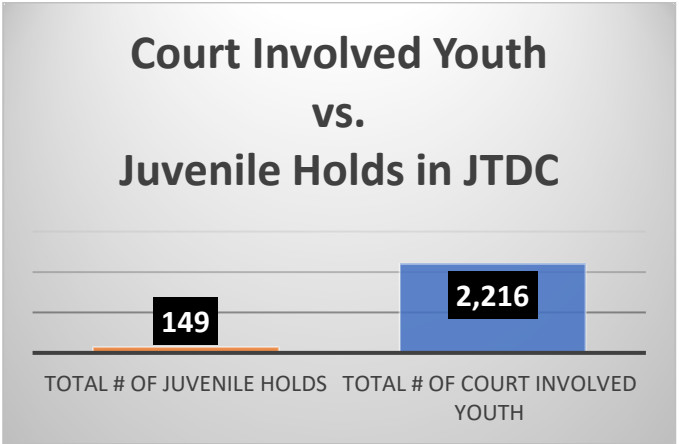

Daily Data Dashboard – May 26, 2026
Demographics for JTDC Population
Tuesday Morning Midnight Count
Shelter Care Midnight Count: 6

Data sources: cFive Supervisor – Court Involved Population and RMIS – JTDC Population
 This data reflects the most accurate information available at the time the datasets were generated. Please note that all reports and data provided are subject to a margin of error of 5% or less