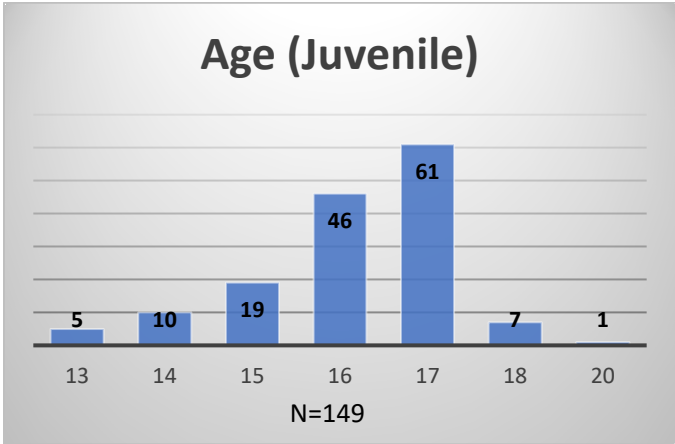

Daily Data Dashboard – May 26, 2026
Demographics for JTDC Population
Tuesday Morning Midnight Count
Shelter Care Midnight Count: 6

Data sources: cFive Supervisor – Court Involved Population and RMIS – JTDC Population
 This data reflects the most accurate information available at the time the datasets were generated. Please note that all reports and data provided are subject to a margin of error of 5% or less