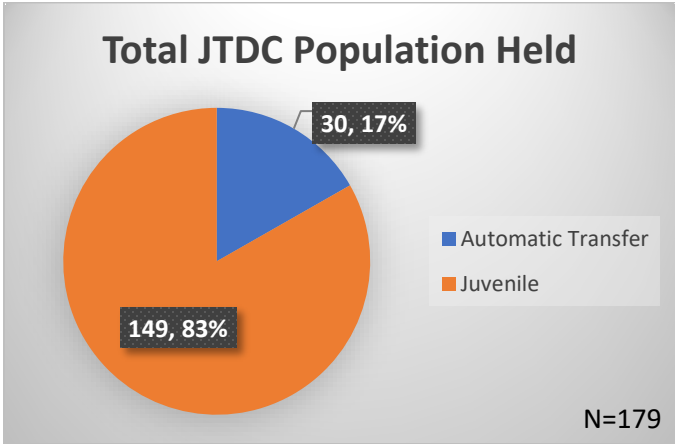

Daily Data Dashboard – May 26, 2026
Demographics for JTDC Population
Tuesday Morning Midnight Count
Shelter Care Midnight Count: 6

Data sources: cFive Supervisor – Court Involved Population and RMIS – JTDC Population
 This data reflects the most accurate information available at the time the datasets were generated. Please note that all reports and data provided are subject to a margin of error of 5% or less