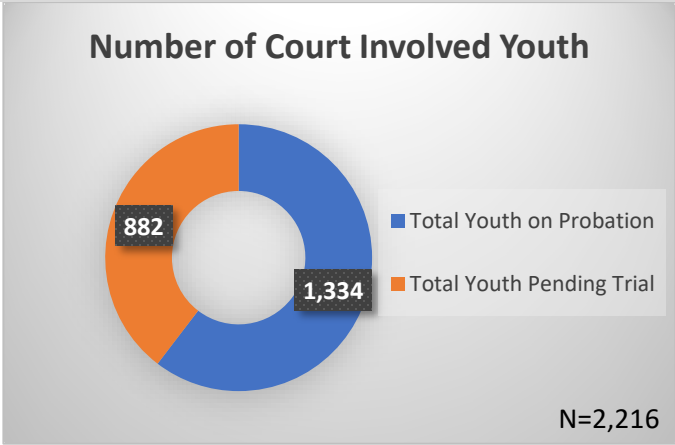

Daily Data Dashboard – May 26, 2026
Demographics for JTDC Population
Tuesday Morning Midnight Count
Shelter Care Midnight Count: 6

Data sources: cFive Supervisor – Court Involved Population and RMIS – JTDC Population
 This data reflects the most accurate information available at the time the datasets were generated. Please note that all reports and data provided are subject to a margin of error of 5% or less