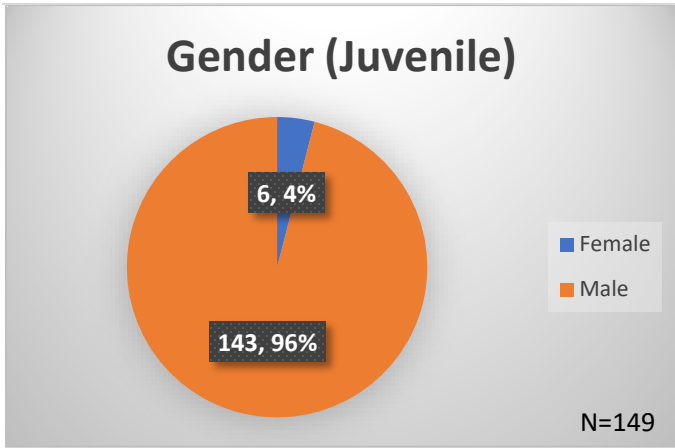

Daily Data Dashboard – May 26, 2026
Demographics for JTDC Population
Tuesday Morning Midnight Count
Shelter Care Midnight Count: 6

Data sources: cFive Supervisor – Court Involved Population and RMIS – JTDC Population
 This data reflects the most accurate information available at the time the datasets were generated. Please note that all reports and data provided are subject to a margin of error of 5% or less