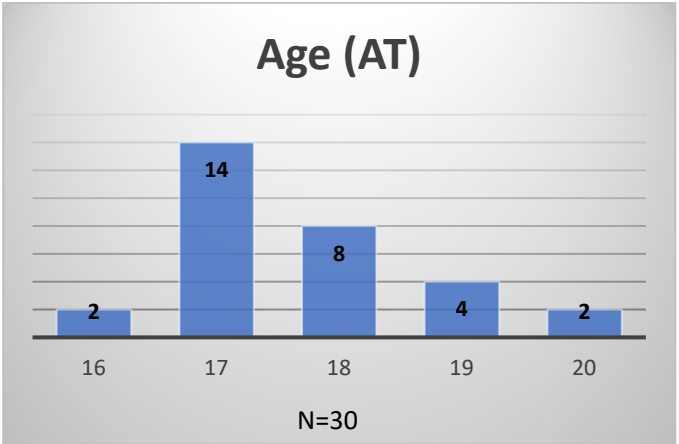

Daily Data Dashboard – May 26, 2026
Demographics for JTDC Population
Tuesday Morning Midnight Count
Shelter Care Midnight Count: 6

Data sources: cFive Supervisor – Court Involved Population and RMIS – JTDC Population
 This data reflects the most accurate information available at the time the datasets were generated. Please note that all reports and data provided are subject to a margin of error of 5% or less