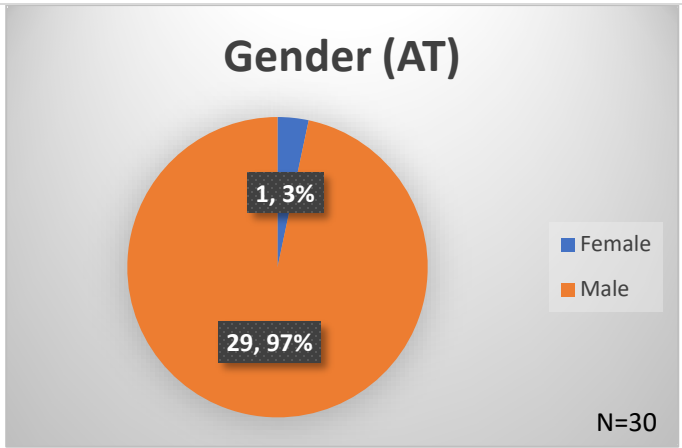

Daily Data Dashboard – May 26, 2026
Demographics for JTDC Population
Tuesday Morning Midnight Count
Shelter Care Midnight Count: 6

Data sources: cFive Supervisor – Court Involved Population and RMIS – JTDC Population
 This data reflects the most accurate information available at the time the datasets were generated. Please note that all reports and data provided are subject to a margin of error of 5% or less