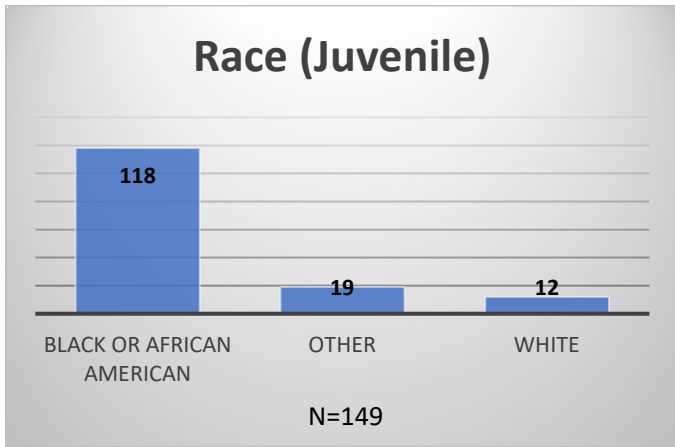

Daily Data Dashboard – May 26, 2026
Demographics for JTDC Population
Tuesday Morning Midnight Count
Shelter Care Midnight Count: 6

Data sources: cFive Supervisor – Court Involved Population and RMIS – JTDC Population
 This data reflects the most accurate information available at the time the datasets were generated. Please note that all reports and data provided are subject to a margin of error of 5% or less