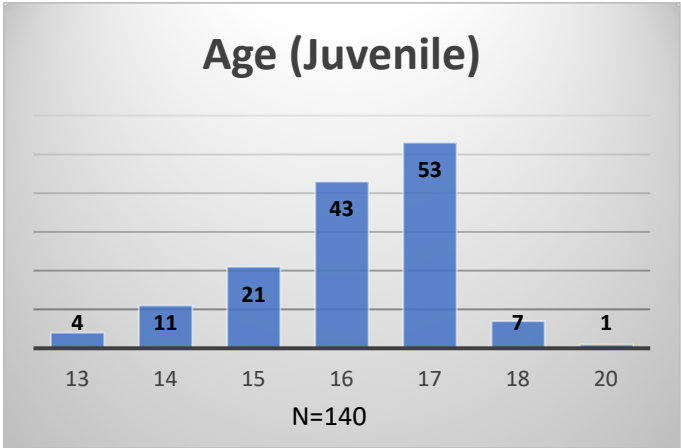

Daily Data Dashboard – May 22, 2026
Demographics for JTDC Population
Friday Morning Midnight Count
Shelter Care Midnight Count: 5

Data sources: cFive Supervisor – Court Involved Population and RMIS – JTDC Population
 This data reflects the most accurate information available at the time the datasets were generated. Please note that all reports and data provided are subject to a margin of error of 5% or less