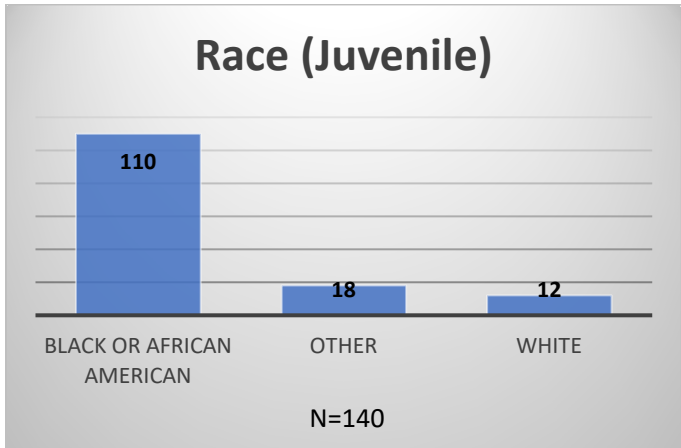

Daily Data Dashboard – May 22, 2026
Demographics for JTDC Population
Friday Morning Midnight Count
Shelter Care Midnight Count: 5

Data sources: cFive Supervisor – Court Involved Population and RMIS – JTDC Population
 This data reflects the most accurate information available at the time the datasets were generated. Please note that all reports and data provided are subject to a margin of error of 5% or less