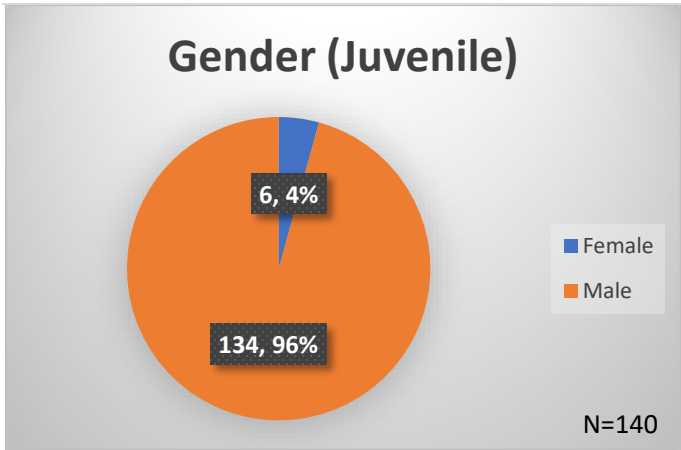

Daily Data Dashboard – May 22, 2026
Demographics for JTDC Population
Friday Morning Midnight Count
Shelter Care Midnight Count: 5

Data sources: cFive Supervisor – Court Involved Population and RMIS – JTDC Population
 This data reflects the most accurate information available at the time the datasets were generated. Please note that all reports and data provided are subject to a margin of error of 5% or less