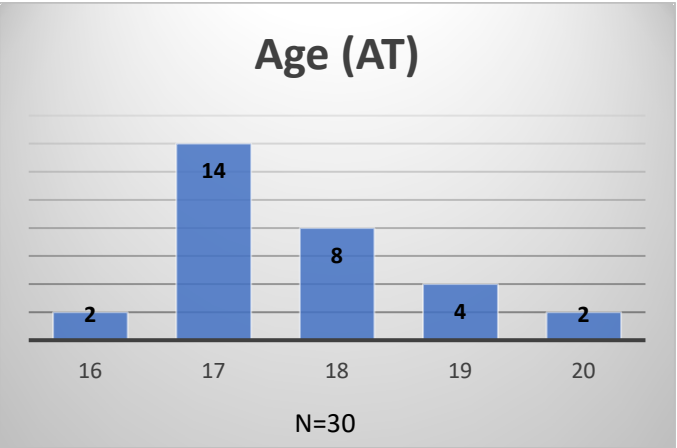

Daily Data Dashboard – May 22, 2026
Demographics for JTDC Population
Friday Morning Midnight Count
Shelter Care Midnight Count: 5

Data sources: cFive Supervisor – Court Involved Population and RMIS – JTDC Population
 This data reflects the most accurate information available at the time the datasets were generated. Please note that all reports and data provided are subject to a margin of error of 5% or less