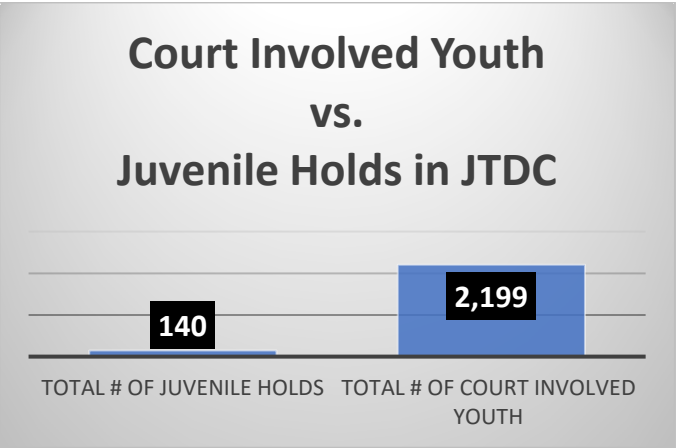

Daily Data Dashboard – May 22, 2026
Demographics for JTDC Population
Friday Morning Midnight Count
Shelter Care Midnight Count: 5

Data sources: cFive Supervisor – Court Involved Population and RMIS – JTDC Population
 This data reflects the most accurate information available at the time the datasets were generated. Please note that all reports and data provided are subject to a margin of error of 5% or less