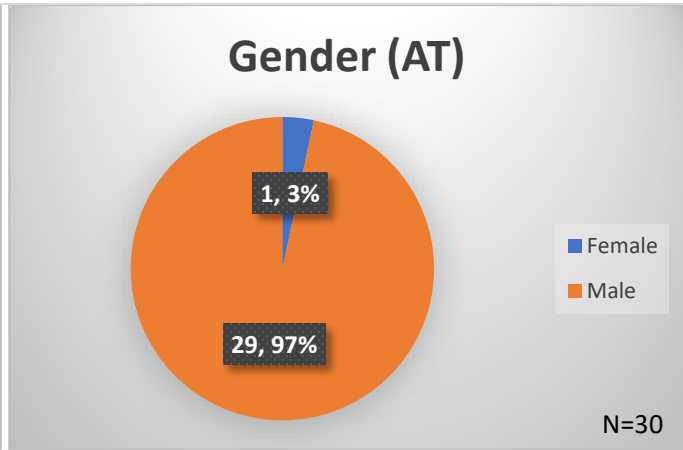

Daily Data Dashboard – May 22, 2026
Demographics for JTDC Population
Friday Morning Midnight Count
Shelter Care Midnight Count: 5

Data sources: cFive Supervisor – Court Involved Population and RMIS – JTDC Population
 This data reflects the most accurate information available at the time the datasets were generated. Please note that all reports and data provided are subject to a margin of error of 5% or less