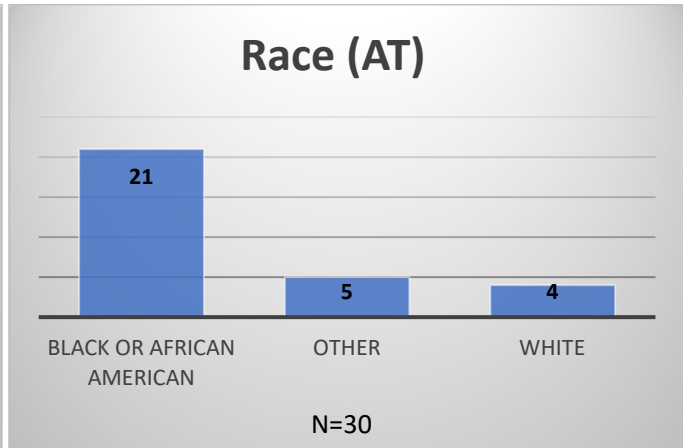

Daily Data Dashboard – May 22, 2026
Demographics for JTDC Population
Friday Morning Midnight Count
Shelter Care Midnight Count: 5

Data sources: cFive Supervisor – Court Involved Population and RMIS – JTDC Population
 This data reflects the most accurate information available at the time the datasets were generated. Please note that all reports and data provided are subject to a margin of error of 5% or less