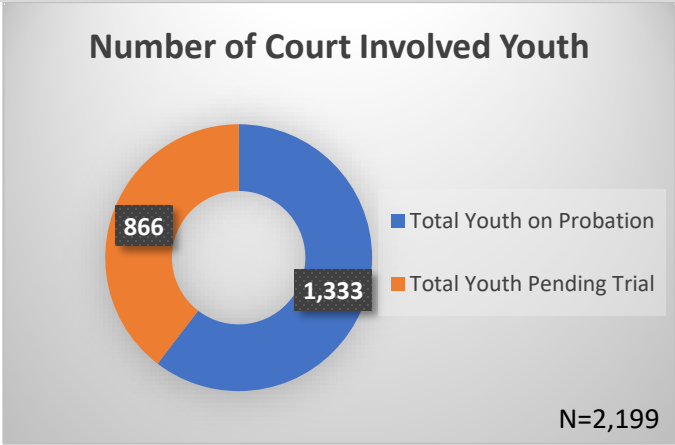

Daily Data Dashboard – May 22, 2026
Demographics for JTDC Population
Friday Morning Midnight Count
Shelter Care Midnight Count: 5

Data sources: cFive Supervisor – Court Involved Population and RMIS – JTDC Population
 This data reflects the most accurate information available at the time the datasets were generated. Please note that all reports and data provided are subject to a margin of error of 5% or less