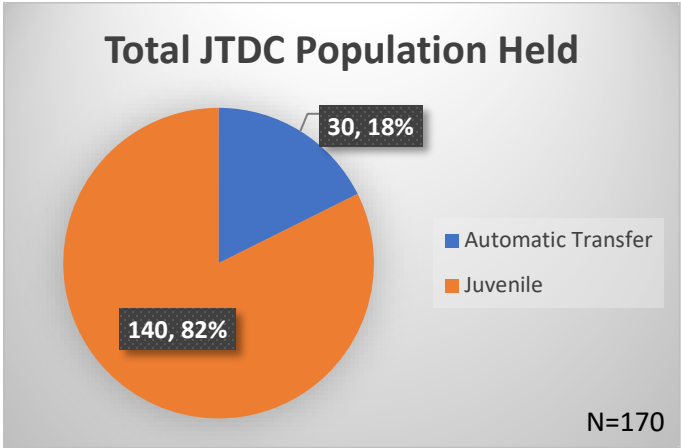

Daily Data Dashboard – May 22, 2026
Demographics for JTDC Population
Friday Morning Midnight Count
Shelter Care Midnight Count: 5

Data sources: cFive Supervisor – Court Involved Population and RMIS – JTDC Population
 This data reflects the most accurate information available at the time the datasets were generated. Please note that all reports and data provided are subject to a margin of error of 5% or less