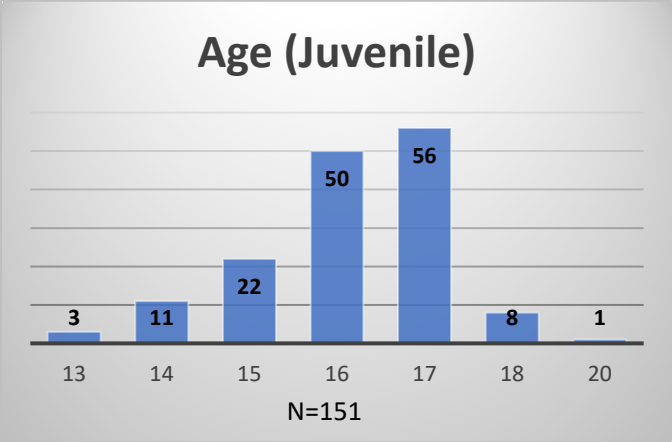

Daily Data Dashboard – May 21, 2026
Demographics for JTDC Population
Thursday Morning Midnight Count
Shelter Care Midnight Count: 5

Data sources: cFive Supervisor – Court Involved Population and RMIS – JTDC Population
 This data reflects the most accurate information available at the time the datasets were generated. Please note that all reports and data provided are subject to a margin of error of 5% or less