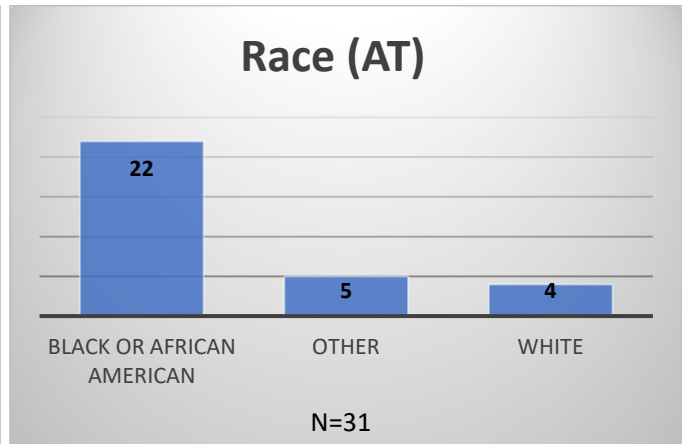

Daily Data Dashboard – May 21, 2026
Demographics for JTDC Population
Thursday Morning Midnight Count
Shelter Care Midnight Count: 5

Data sources: cFive Supervisor – Court Involved Population and RMIS – JTDC Population
 This data reflects the most accurate information available at the time the datasets were generated. Please note that all reports and data provided are subject to a margin of error of 5% or less