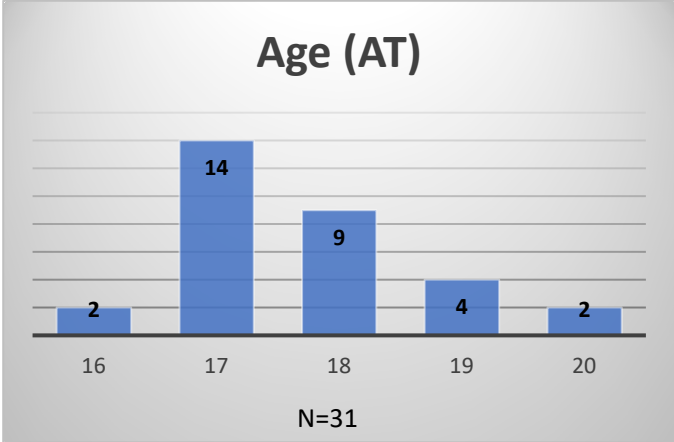

Daily Data Dashboard – May 21, 2026
Demographics for JTDC Population
Thursday Morning Midnight Count
Shelter Care Midnight Count: 5

Data sources: cFive Supervisor – Court Involved Population and RMIS – JTDC Population
 This data reflects the most accurate information available at the time the datasets were generated. Please note that all reports and data provided are subject to a margin of error of 5% or less