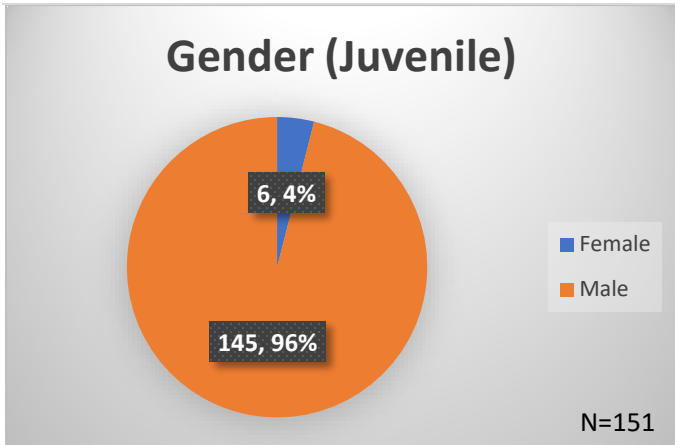

Daily Data Dashboard – May 21, 2026
Demographics for JTDC Population
Thursday Morning Midnight Count
Shelter Care Midnight Count: 5

Data sources: cFive Supervisor – Court Involved Population and RMIS – JTDC Population
 This data reflects the most accurate information available at the time the datasets were generated. Please note that all reports and data provided are subject to a margin of error of 5% or less