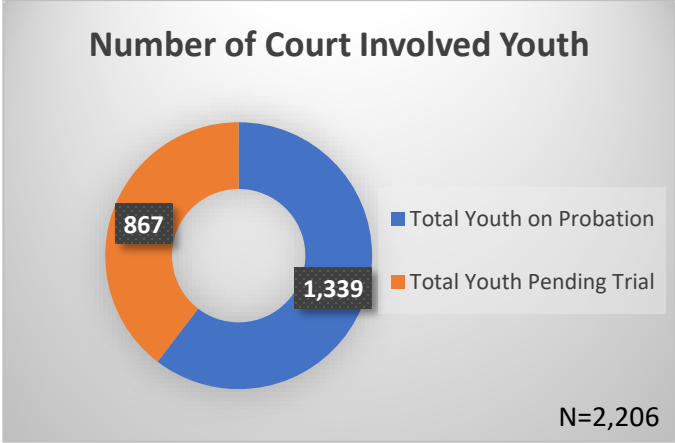

Daily Data Dashboard – May 21, 2026
Demographics for JTDC Population
Thursday Morning Midnight Count
Shelter Care Midnight Count: 5

Data sources: cFive Supervisor – Court Involved Population and RMIS – JTDC Population
 This data reflects the most accurate information available at the time the datasets were generated. Please note that all reports and data provided are subject to a margin of error of 5% or less