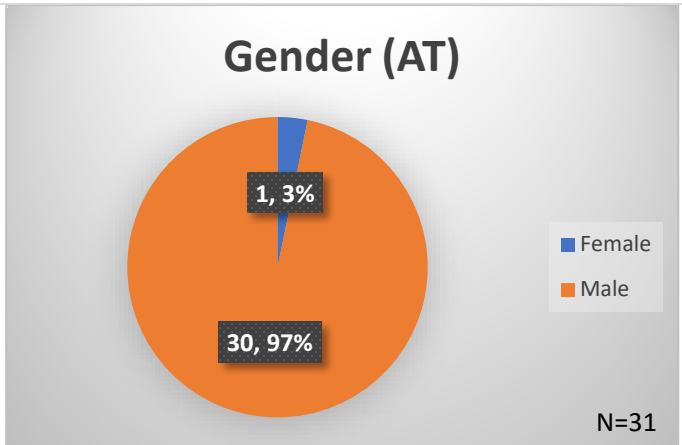

Daily Data Dashboard – May 21, 2026
Demographics for JTDC Population
Thursday Morning Midnight Count
Shelter Care Midnight Count: 5

Data sources: cFive Supervisor – Court Involved Population and RMIS – JTDC Population
 This data reflects the most accurate information available at the time the datasets were generated. Please note that all reports and data provided are subject to a margin of error of 5% or less