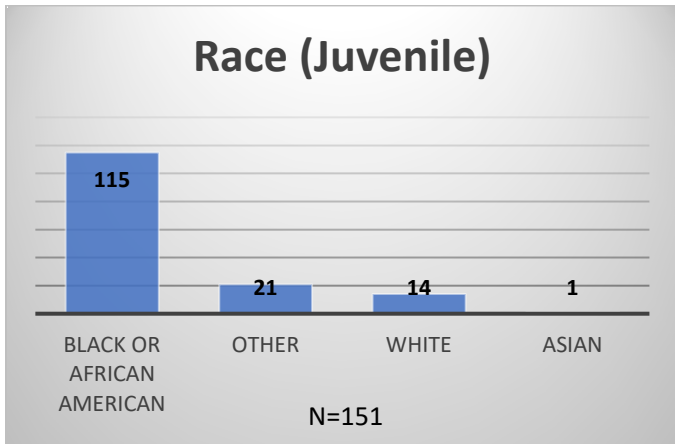

Daily Data Dashboard – May 21, 2026
Demographics for JTDC Population
Thursday Morning Midnight Count
Shelter Care Midnight Count: 5

Data sources: cFive Supervisor – Court Involved Population and RMIS – JTDC Population
 This data reflects the most accurate information available at the time the datasets were generated. Please note that all reports and data provided are subject to a margin of error of 5% or less