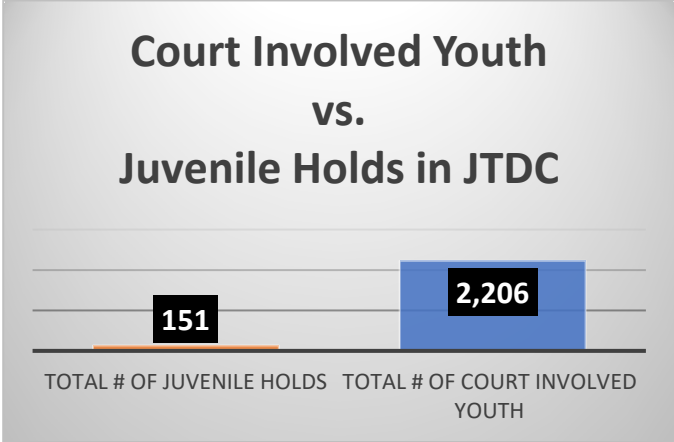

Daily Data Dashboard – May 21, 2026
Demographics for JTDC Population
Thursday Morning Midnight Count
Shelter Care Midnight Count: 5

Data sources: cFive Supervisor – Court Involved Population and RMIS – JTDC Population
 This data reflects the most accurate information available at the time the datasets were generated. Please note that all reports and data provided are subject to a margin of error of 5% or less