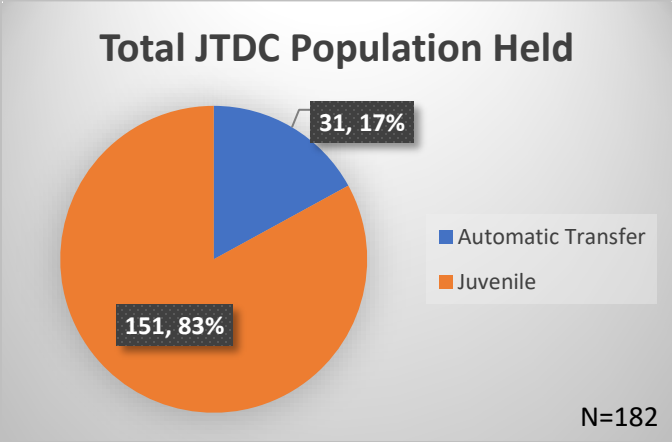

Daily Data Dashboard – May 21, 2026
Demographics for JTDC Population
Thursday Morning Midnight Count
Shelter Care Midnight Count: 5

Data sources: cFive Supervisor – Court Involved Population and RMIS – JTDC Population
 This data reflects the most accurate information available at the time the datasets were generated. Please note that all reports and data provided are subject to a margin of error of 5% or less