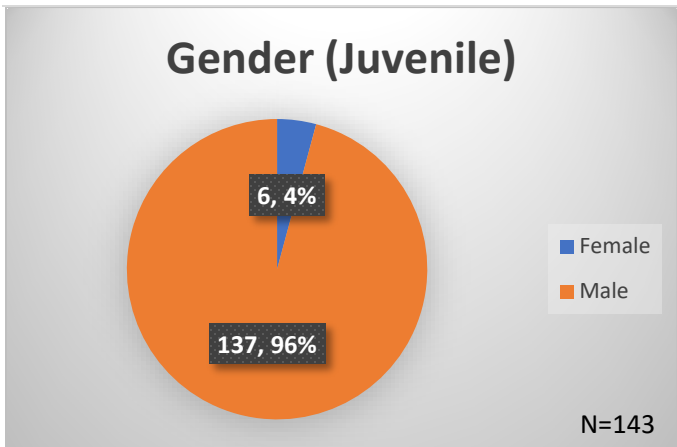

Daily Data Dashboard – May 20, 2026
Demographics for JTDC Population
Wednesday Morning Midnight Count
Shelter Care Midnight Count: 5

Data sources: cFive Supervisor – Court Involved Population and RMIS – JTDC Population
 This data reflects the most accurate information available at the time the datasets were generated. Please note that all reports and data provided are subject to a margin of error of 5% or less