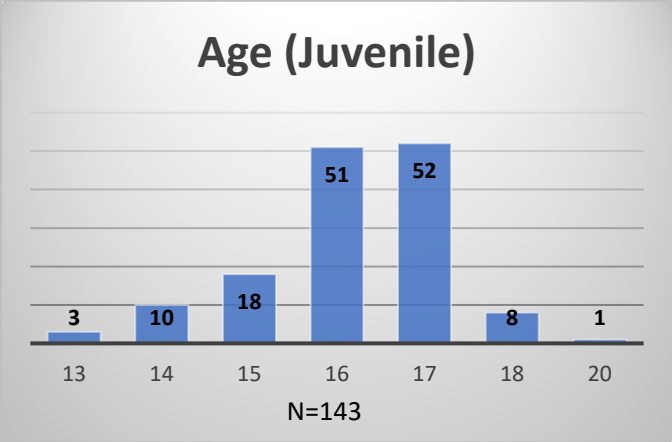

Daily Data Dashboard – May 20, 2026
Demographics for JTDC Population
Wednesday Morning Midnight Count
Shelter Care Midnight Count: 5

Data sources: cFive Supervisor – Court Involved Population and RMIS – JTDC Population
 This data reflects the most accurate information available at the time the datasets were generated. Please note that all reports and data provided are subject to a margin of error of 5% or less