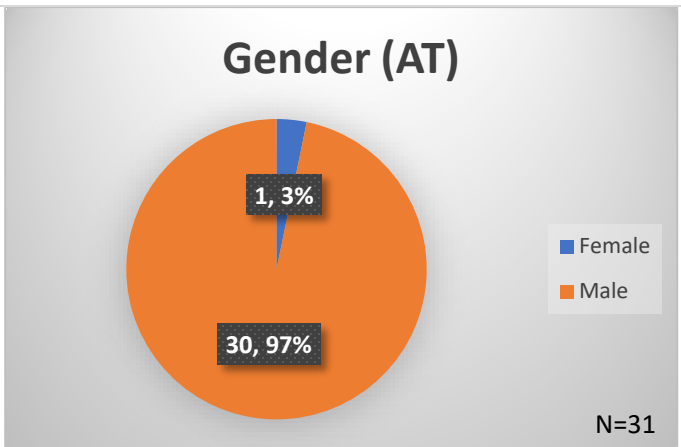

Daily Data Dashboard – May 20, 2026
Demographics for JTDC Population
Wednesday Morning Midnight Count
Shelter Care Midnight Count: 5

Data sources: cFive Supervisor – Court Involved Population and RMIS – JTDC Population
 This data reflects the most accurate information available at the time the datasets were generated. Please note that all reports and data provided are subject to a margin of error of 5% or less