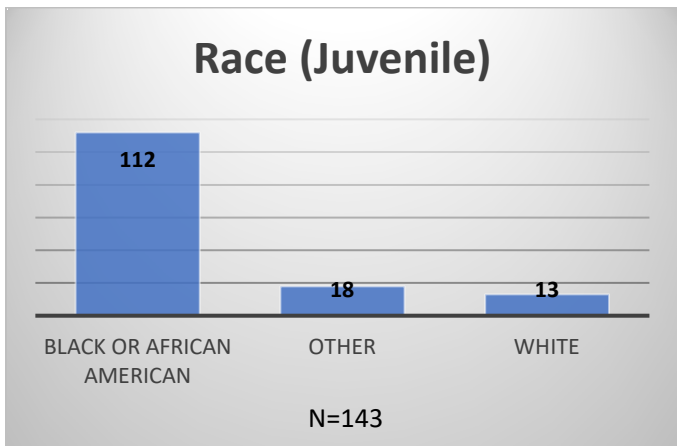

Daily Data Dashboard – May 20, 2026
Demographics for JTDC Population
Wednesday Morning Midnight Count
Shelter Care Midnight Count: 5

Data sources: cFive Supervisor – Court Involved Population and RMIS – JTDC Population
 This data reflects the most accurate information available at the time the datasets were generated. Please note that all reports and data provided are subject to a margin of error of 5% or less