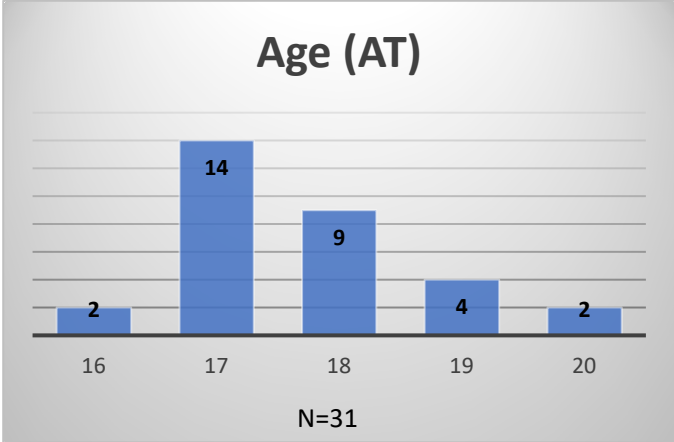

Daily Data Dashboard – May 20, 2026
Demographics for JTDC Population
Wednesday Morning Midnight Count
Shelter Care Midnight Count: 5

Data sources: cFive Supervisor – Court Involved Population and RMIS – JTDC Population
 This data reflects the most accurate information available at the time the datasets were generated. Please note that all reports and data provided are subject to a margin of error of 5% or less