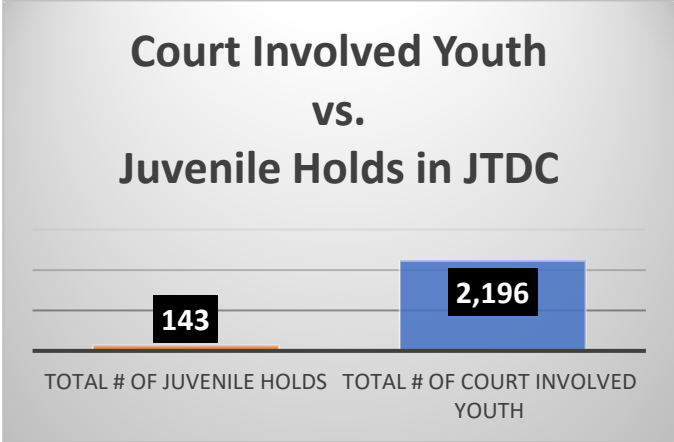

Daily Data Dashboard – May 20, 2026
Demographics for JTDC Population
Wednesday Morning Midnight Count
Shelter Care Midnight Count: 5

Data sources: cFive Supervisor – Court Involved Population and RMIS – JTDC Population
 This data reflects the most accurate information available at the time the datasets were generated. Please note that all reports and data provided are subject to a margin of error of 5% or less