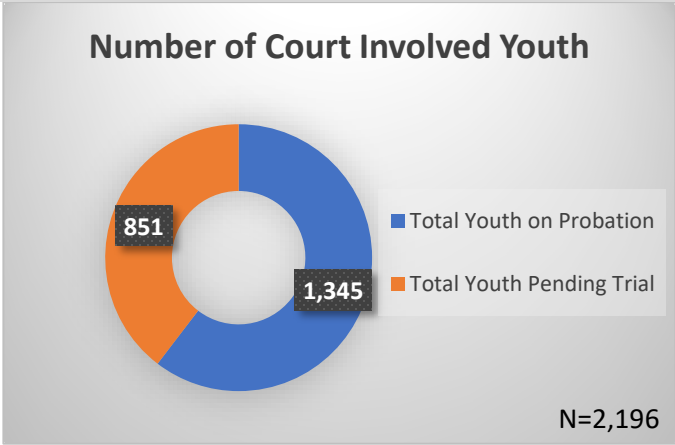

Daily Data Dashboard – May 20, 2026
Demographics for JTDC Population
Wednesday Morning Midnight Count
Shelter Care Midnight Count: 5

Data sources: cFive Supervisor – Court Involved Population and RMIS – JTDC Population
 This data reflects the most accurate information available at the time the datasets were generated. Please note that all reports and data provided are subject to a margin of error of 5% or less