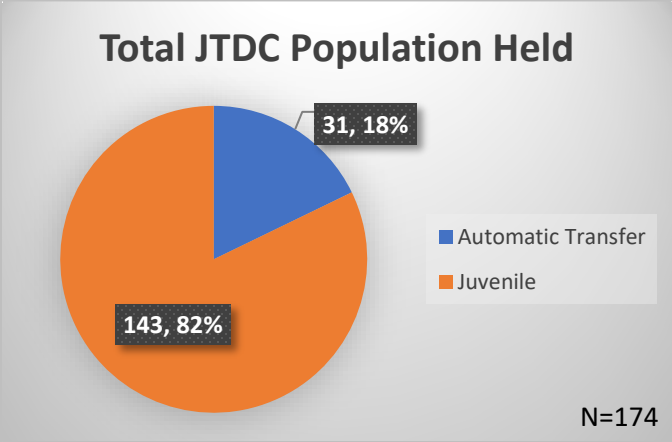

Daily Data Dashboard – May 20, 2026
Demographics for JTDC Population
Wednesday Morning Midnight Count
Shelter Care Midnight Count: 5

Data sources: cFive Supervisor – Court Involved Population and RMIS – JTDC Population
 This data reflects the most accurate information available at the time the datasets were generated. Please note that all reports and data provided are subject to a margin of error of 5% or less