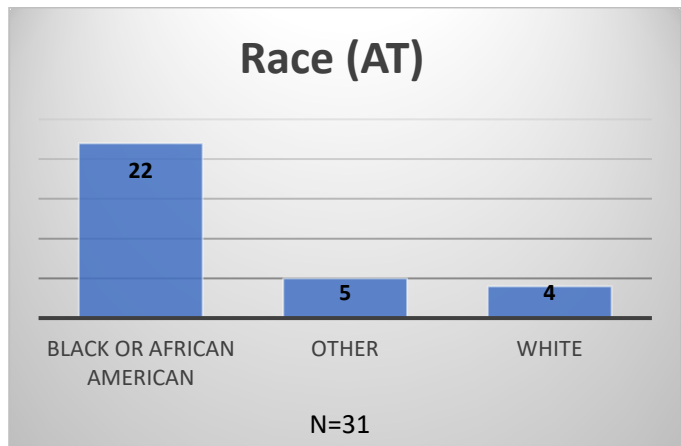

Daily Data Dashboard – May 20, 2026
Demographics for JTDC Population
Wednesday Morning Midnight Count
Shelter Care Midnight Count: 5

Data sources: cFive Supervisor – Court Involved Population and RMIS – JTDC Population
 This data reflects the most accurate information available at the time the datasets were generated. Please note that all reports and data provided are subject to a margin of error of 5% or less