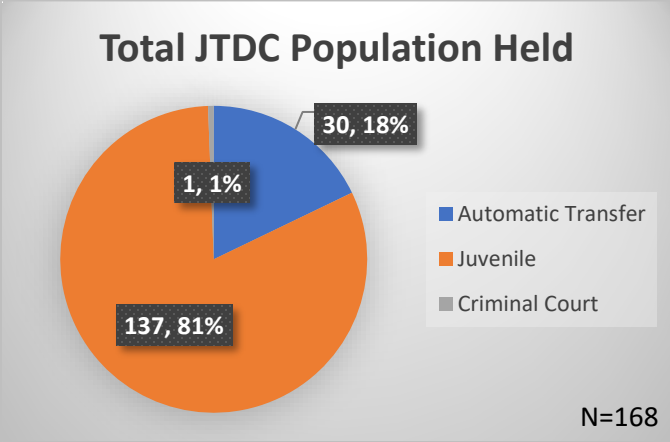

Daily Data Dashboard – May 18, 2026
Demographics for JTDC Population
Monday Morning Midnight Count
Shelter Care Midnight Count: 5

Data sources: cFive Supervisor – Court Involved Population and RMIS – JTDC Population
 This data reflects the most accurate information available at the time the datasets were generated. Please note that all reports and data provided are subject to a margin of error of 5% or less