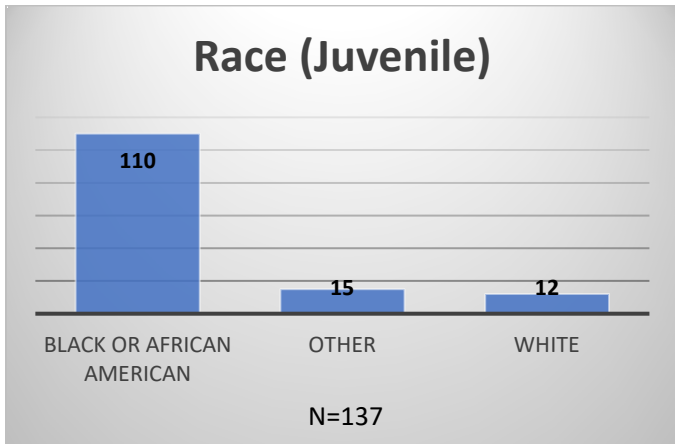

Daily Data Dashboard – May 18, 2026
Demographics for JTDC Population
Monday Morning Midnight Count
Shelter Care Midnight Count: 5

Data sources: cFive Supervisor – Court Involved Population and RMIS – JTDC Population
 This data reflects the most accurate information available at the time the datasets were generated. Please note that all reports and data provided are subject to a margin of error of 5% or less