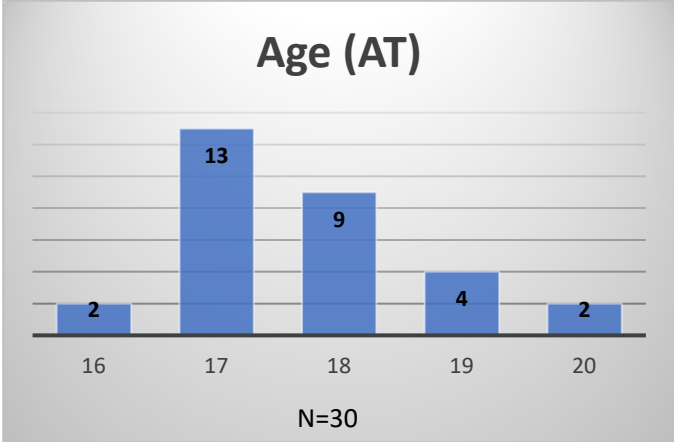

Daily Data Dashboard – May 18, 2026
Demographics for JTDC Population
Monday Morning Midnight Count
Shelter Care Midnight Count: 5

Data sources: cFive Supervisor – Court Involved Population and RMIS – JTDC Population
 This data reflects the most accurate information available at the time the datasets were generated. Please note that all reports and data provided are subject to a margin of error of 5% or less