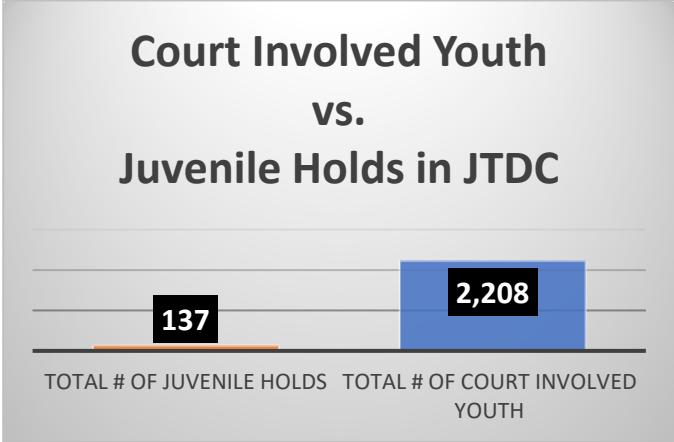

Daily Data Dashboard – May 18, 2026
Demographics for JTDC Population
Monday Morning Midnight Count
Shelter Care Midnight Count: 5

Data sources: cFive Supervisor – Court Involved Population and RMIS – JTDC Population
 This data reflects the most accurate information available at the time the datasets were generated. Please note that all reports and data provided are subject to a margin of error of 5% or less