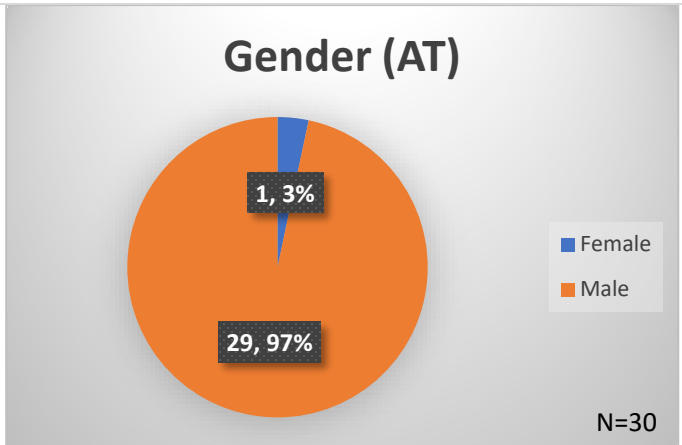

Daily Data Dashboard – May 18, 2026
Demographics for JTDC Population
Monday Morning Midnight Count
Shelter Care Midnight Count: 5

Data sources: cFive Supervisor – Court Involved Population and RMIS – JTDC Population
 This data reflects the most accurate information available at the time the datasets were generated. Please note that all reports and data provided are subject to a margin of error of 5% or less