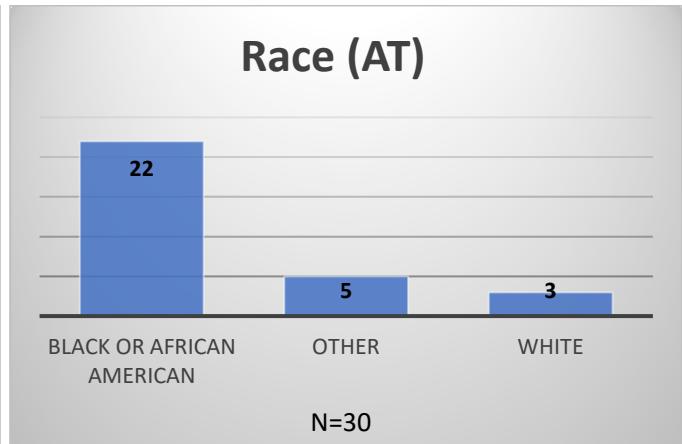

Daily Data Dashboard – May 18, 2026
Demographics for JTDC Population
Monday Morning Midnight Count
Shelter Care Midnight Count: 5

Data sources: cFive Supervisor – Court Involved Population and RMIS – JTDC Population
 This data reflects the most accurate information available at the time the datasets were generated. Please note that all reports and data provided are subject to a margin of error of 5% or less