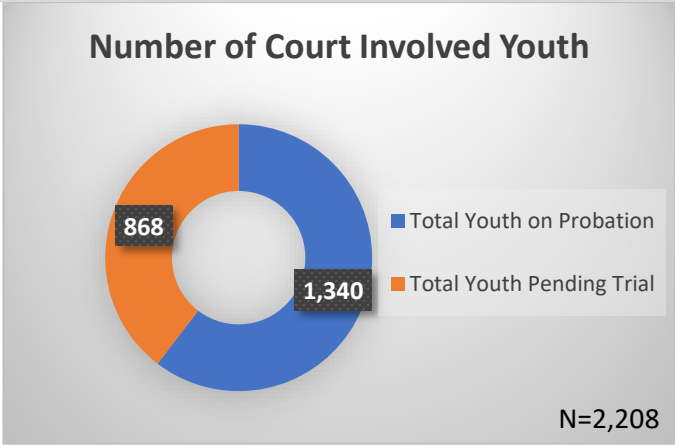

Daily Data Dashboard – May 18, 2026
Demographics for JTDC Population
Monday Morning Midnight Count
Shelter Care Midnight Count: 5

Data sources: cFive Supervisor – Court Involved Population and RMIS – JTDC Population
 This data reflects the most accurate information available at the time the datasets were generated. Please note that all reports and data provided are subject to a margin of error of 5% or less