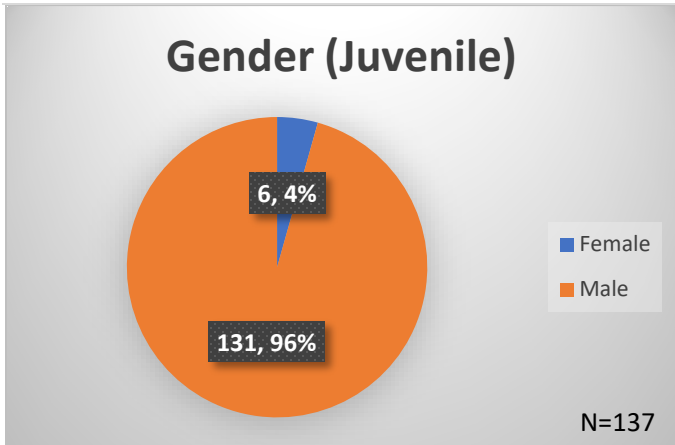

Daily Data Dashboard – May 18, 2026
Demographics for JTDC Population
Monday Morning Midnight Count
Shelter Care Midnight Count: 5

Data sources: cFive Supervisor – Court Involved Population and RMIS – JTDC Population
 This data reflects the most accurate information available at the time the datasets were generated. Please note that all reports and data provided are subject to a margin of error of 5% or less