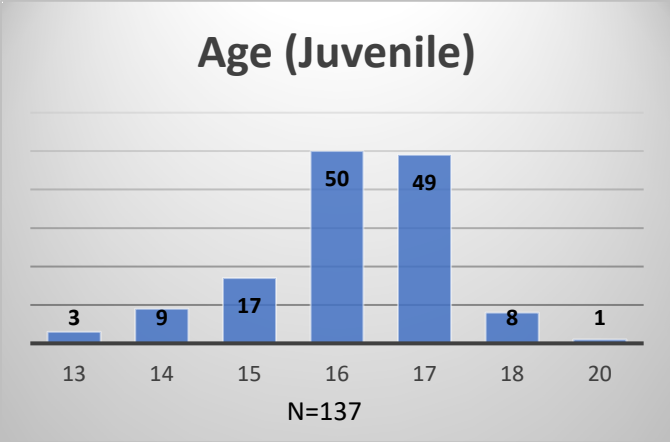

Daily Data Dashboard – May 18, 2026
Demographics for JTDC Population
Monday Morning Midnight Count
Shelter Care Midnight Count: 5

Data sources: cFive Supervisor – Court Involved Population and RMIS – JTDC Population
 This data reflects the most accurate information available at the time the datasets were generated. Please note that all reports and data provided are subject to a margin of error of 5% or less