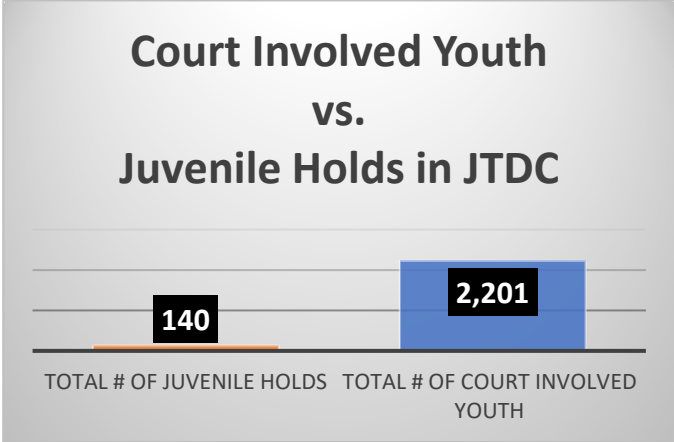

Daily Data Dashboard – May 15, 2026
Demographics for JTDC Population
Friday Morning Midnight Count
Shelter Care Midnight Count: 5

Data sources: cFive Supervisor – Court Involved Population and RMIS – JTDC Population
 This data reflects the most accurate information available at the time the datasets were generated. Please note that all reports and data provided are subject to a margin of error of 5% or less