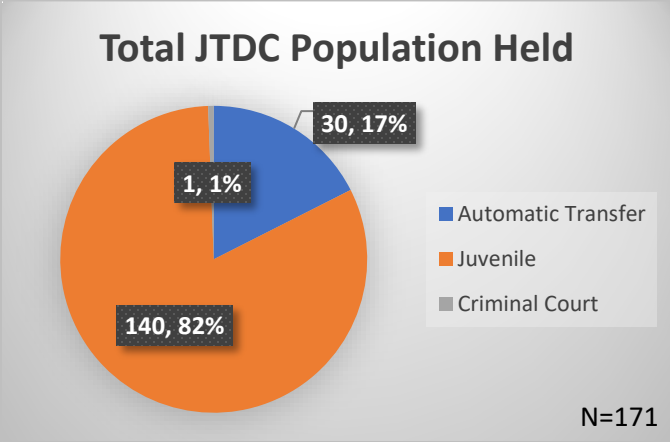

Daily Data Dashboard – May 15, 2026
Demographics for JTDC Population
Friday Morning Midnight Count
Shelter Care Midnight Count: 5

Data sources: cFive Supervisor – Court Involved Population and RMIS – JTDC Population
 This data reflects the most accurate information available at the time the datasets were generated. Please note that all reports and data provided are subject to a margin of error of 5% or less