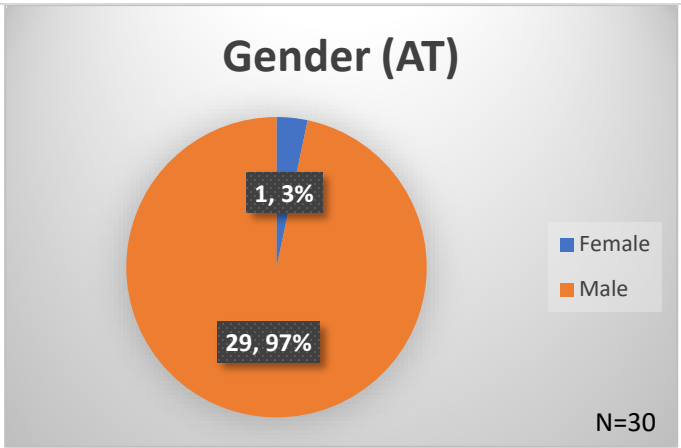

Daily Data Dashboard – May 15, 2026
Demographics for JTDC Population
Friday Morning Midnight Count
Shelter Care Midnight Count: 5

Data sources: cFive Supervisor – Court Involved Population and RMIS – JTDC Population
 This data reflects the most accurate information available at the time the datasets were generated. Please note that all reports and data provided are subject to a margin of error of 5% or less