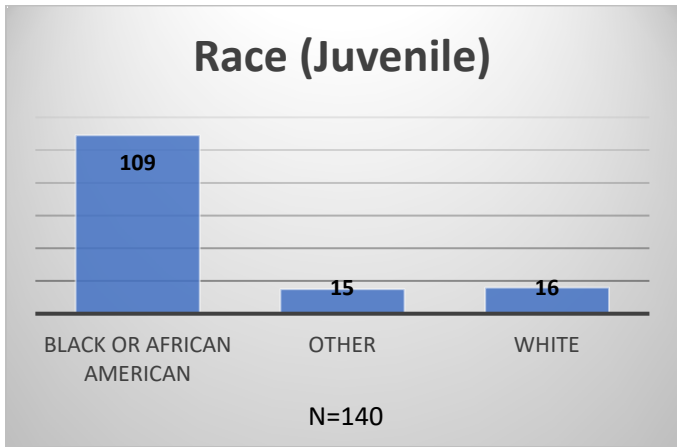

Daily Data Dashboard – May 15, 2026
Demographics for JTDC Population
Friday Morning Midnight Count
Shelter Care Midnight Count: 5

Data sources: cFive Supervisor – Court Involved Population and RMIS – JTDC Population
 This data reflects the most accurate information available at the time the datasets were generated. Please note that all reports and data provided are subject to a margin of error of 5% or less