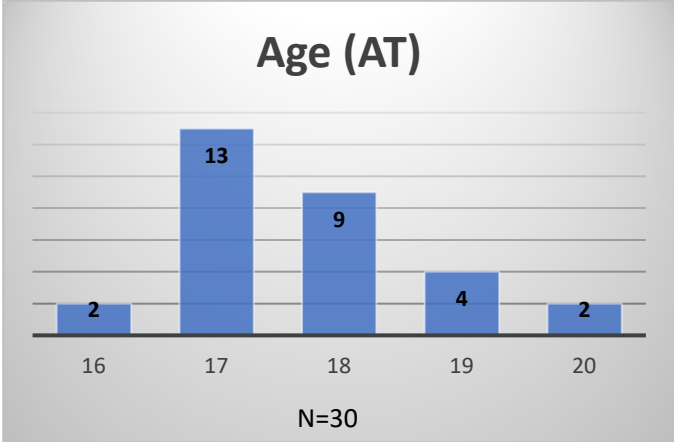

Daily Data Dashboard – May 15, 2026
Demographics for JTDC Population
Friday Morning Midnight Count
Shelter Care Midnight Count: 5

Data sources: cFive Supervisor – Court Involved Population and RMIS – JTDC Population
 This data reflects the most accurate information available at the time the datasets were generated. Please note that all reports and data provided are subject to a margin of error of 5% or less