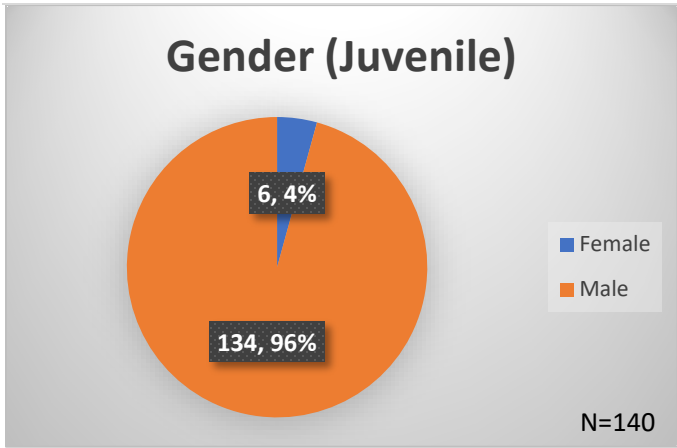

Daily Data Dashboard – May 15, 2026
Demographics for JTDC Population
Friday Morning Midnight Count
Shelter Care Midnight Count: 5

Data sources: cFive Supervisor – Court Involved Population and RMIS – JTDC Population
 This data reflects the most accurate information available at the time the datasets were generated. Please note that all reports and data provided are subject to a margin of error of 5% or less