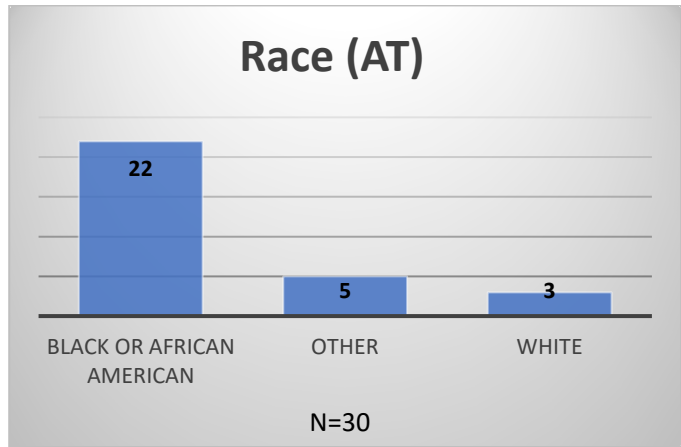

Daily Data Dashboard – May 15, 2026
Demographics for JTDC Population
Friday Morning Midnight Count
Shelter Care Midnight Count: 5

Data sources: cFive Supervisor – Court Involved Population and RMIS – JTDC Population
 This data reflects the most accurate information available at the time the datasets were generated. Please note that all reports and data provided are subject to a margin of error of 5% or less