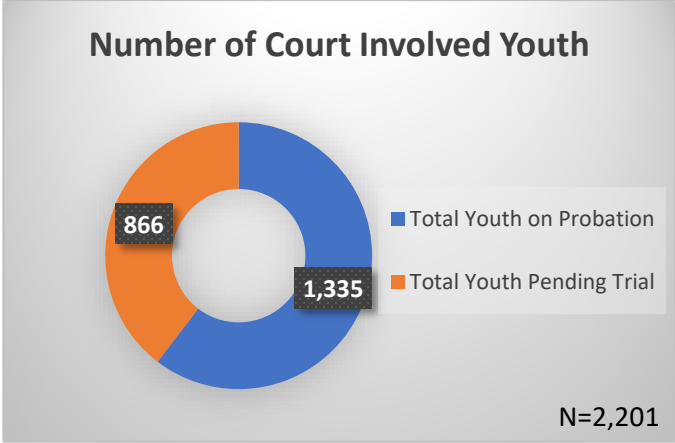

Daily Data Dashboard – May 15, 2026
Demographics for JTDC Population
Friday Morning Midnight Count
Shelter Care Midnight Count: 5

Data sources: cFive Supervisor – Court Involved Population and RMIS – JTDC Population
 This data reflects the most accurate information available at the time the datasets were generated. Please note that all reports and data provided are subject to a margin of error of 5% or less