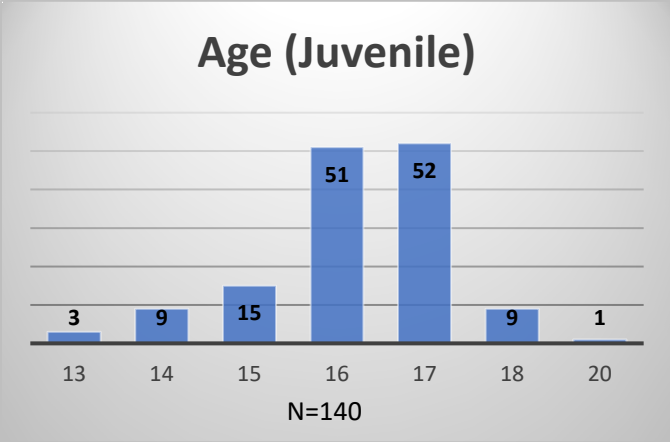

Daily Data Dashboard – May 15, 2026
Demographics for JTDC Population
Friday Morning Midnight Count
Shelter Care Midnight Count: 5

Data sources: cFive Supervisor – Court Involved Population and RMIS – JTDC Population
 This data reflects the most accurate information available at the time the datasets were generated. Please note that all reports and data provided are subject to a margin of error of 5% or less