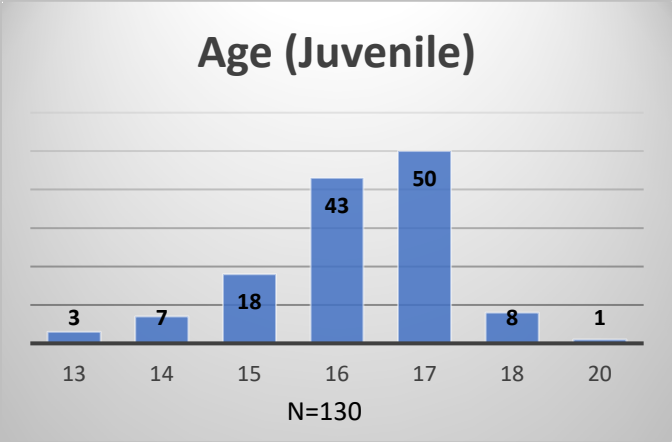

Daily Data Dashboard – May 13, 2026
Demographics for JTDC Population
Wednesday Morning Midnight Count
Shelter Care Midnight Count: 5

Data sources: cFive Supervisor – Court Involved Population and RMIS – JTDC Population
 This data reflects the most accurate information available at the time the datasets were generated. Please note that all reports and data provided are subject to a margin of error of 5% or less