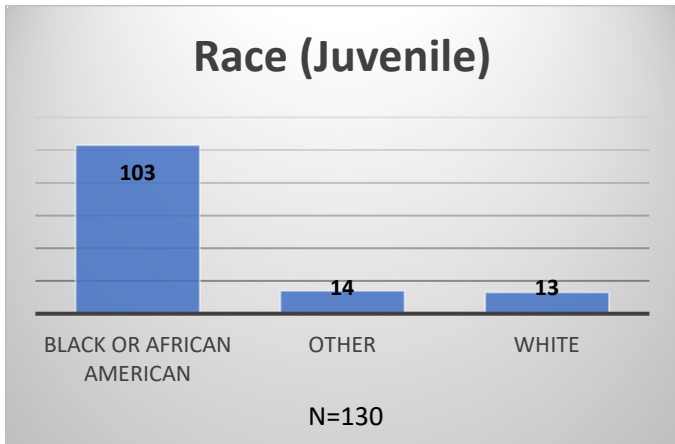

Daily Data Dashboard – May 13, 2026
Demographics for JTDC Population
Wednesday Morning Midnight Count
Shelter Care Midnight Count: 5

Data sources: cFive Supervisor – Court Involved Population and RMIS – JTDC Population
 This data reflects the most accurate information available at the time the datasets were generated. Please note that all reports and data provided are subject to a margin of error of 5% or less