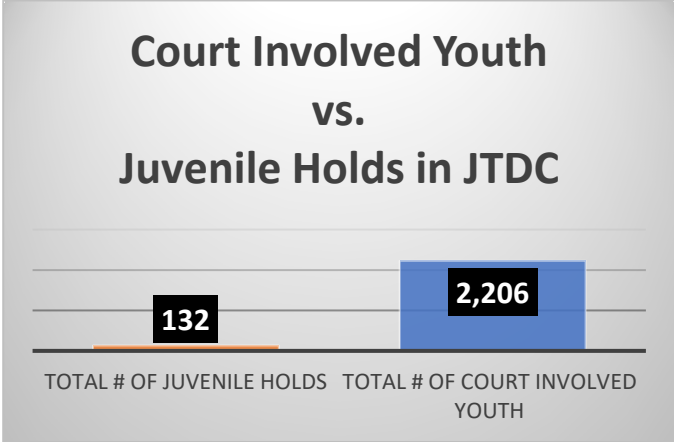

Daily Data Dashboard – May 13, 2026
Demographics for JTDC Population
Wednesday Morning Midnight Count
Shelter Care Midnight Count: 5

Data sources: cFive Supervisor – Court Involved Population and RMIS – JTDC Population
 This data reflects the most accurate information available at the time the datasets were generated. Please note that all reports and data provided are subject to a margin of error of 5% or less