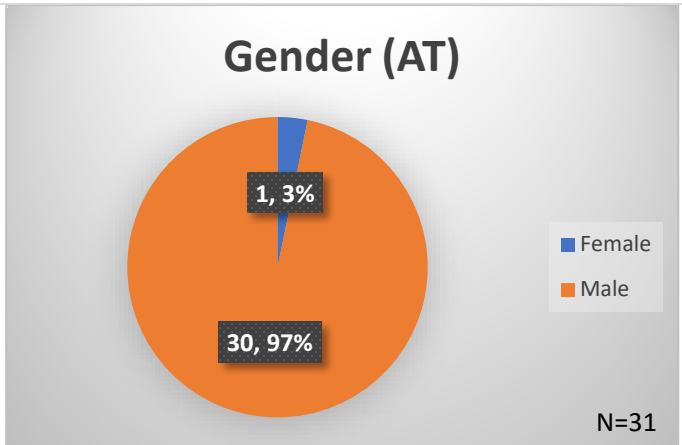

Daily Data Dashboard – May 13, 2026
Demographics for JTDC Population
Wednesday Morning Midnight Count
Shelter Care Midnight Count: 5

Data sources: cFive Supervisor – Court Involved Population and RMIS – JTDC Population
 This data reflects the most accurate information available at the time the datasets were generated. Please note that all reports and data provided are subject to a margin of error of 5% or less