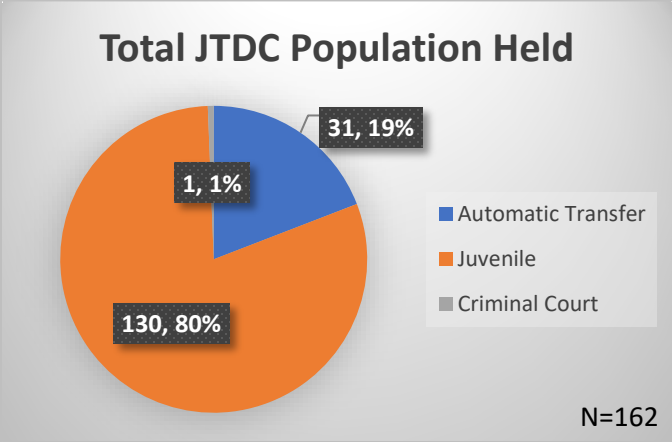

Daily Data Dashboard – May 13, 2026
Demographics for JTDC Population
Wednesday Morning Midnight Count
Shelter Care Midnight Count: 5

Data sources: cFive Supervisor – Court Involved Population and RMIS – JTDC Population
 This data reflects the most accurate information available at the time the datasets were generated. Please note that all reports and data provided are subject to a margin of error of 5% or less