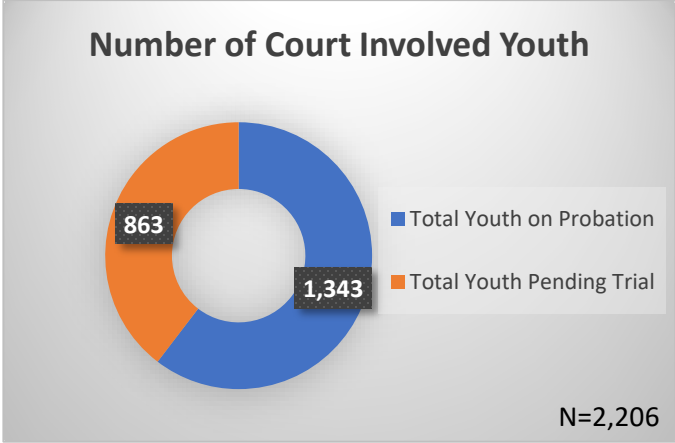

Daily Data Dashboard – May 13, 2026
Demographics for JTDC Population
Wednesday Morning Midnight Count
Shelter Care Midnight Count: 5

Data sources: cFive Supervisor – Court Involved Population and RMIS – JTDC Population
 This data reflects the most accurate information available at the time the datasets were generated. Please note that all reports and data provided are subject to a margin of error of 5% or less