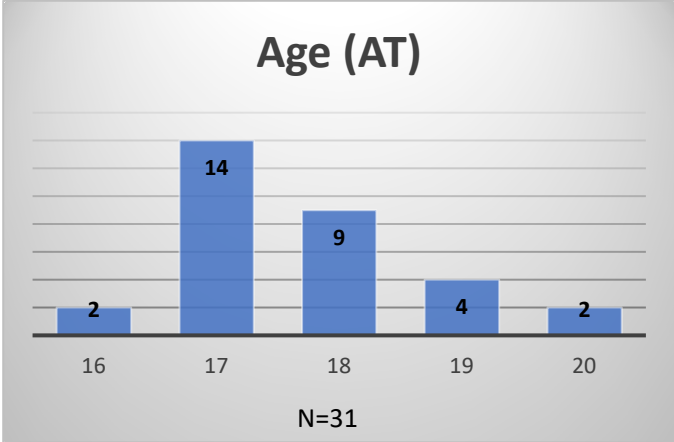

Daily Data Dashboard – May 13, 2026
Demographics for JTDC Population
Wednesday Morning Midnight Count
Shelter Care Midnight Count: 5

Data sources: cFive Supervisor – Court Involved Population and RMIS – JTDC Population
 This data reflects the most accurate information available at the time the datasets were generated. Please note that all reports and data provided are subject to a margin of error of 5% or less