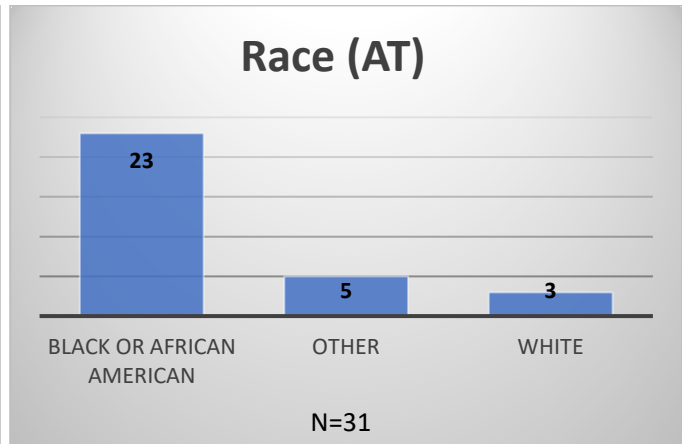

Daily Data Dashboard – May 13, 2026
Demographics for JTDC Population
Wednesday Morning Midnight Count
Shelter Care Midnight Count: 5

Data sources: cFive Supervisor – Court Involved Population and RMIS – JTDC Population
 This data reflects the most accurate information available at the time the datasets were generated. Please note that all reports and data provided are subject to a margin of error of 5% or less