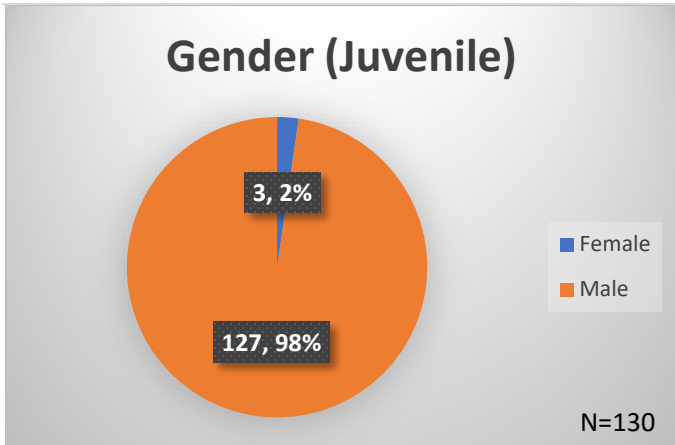

Daily Data Dashboard – May 13, 2026
Demographics for JTDC Population
Wednesday Morning Midnight Count
Shelter Care Midnight Count: 5

Data sources: cFive Supervisor – Court Involved Population and RMIS – JTDC Population
 This data reflects the most accurate information available at the time the datasets were generated. Please note that all reports and data provided are subject to a margin of error of 5% or less