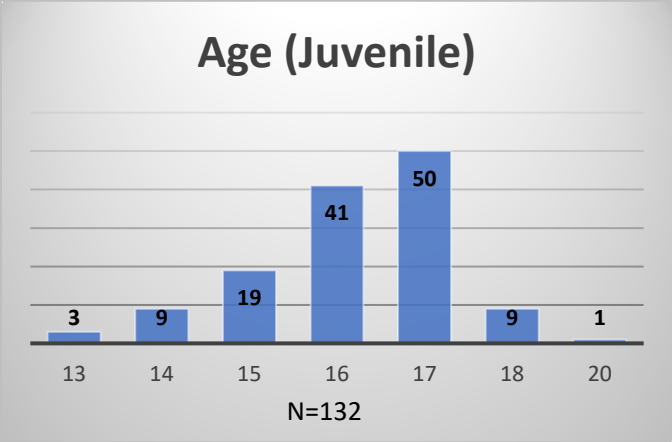

Daily Data Dashboard – May 12, 2026
Demographics for JTDC Population
Tuesday Morning Midnight Count
Shelter Care Midnight Count: 5

Data sources: cFive Supervisor – Court Involved Population and RMIS – JTDC Population
 This data reflects the most accurate information available at the time the datasets were generated. Please note that all reports and data provided are subject to a margin of error of 5% or less