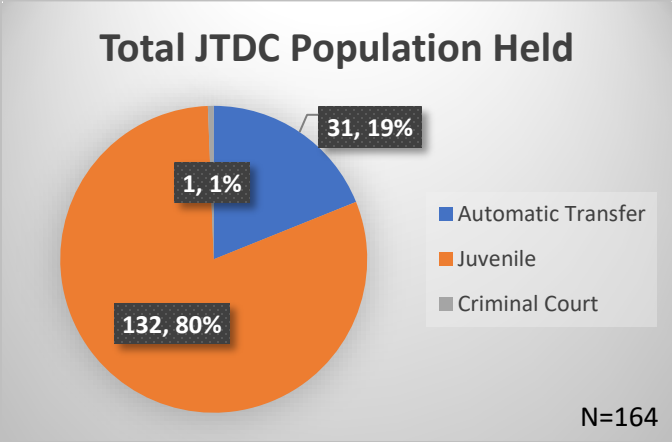

Daily Data Dashboard – May 12, 2026
Demographics for JTDC Population
Tuesday Morning Midnight Count
Shelter Care Midnight Count: 5

Data sources: cFive Supervisor – Court Involved Population and RMIS – JTDC Population
 This data reflects the most accurate information available at the time the datasets were generated. Please note that all reports and data provided are subject to a margin of error of 5% or less