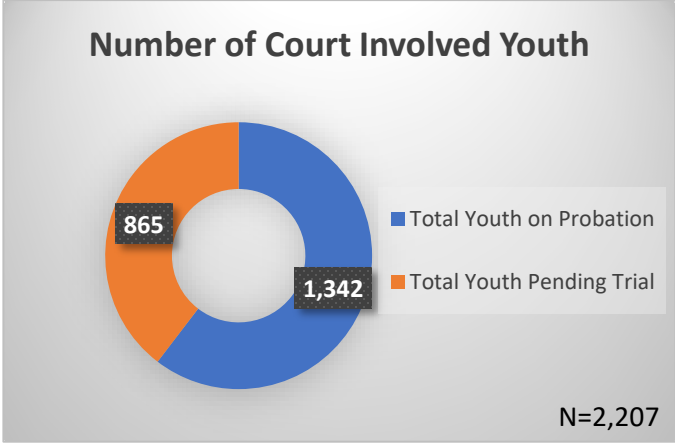

Daily Data Dashboard – May 12, 2026
Demographics for JTDC Population
Tuesday Morning Midnight Count
Shelter Care Midnight Count: 5

Data sources: cFive Supervisor – Court Involved Population and RMIS – JTDC Population
 This data reflects the most accurate information available at the time the datasets were generated. Please note that all reports and data provided are subject to a margin of error of 5% or less