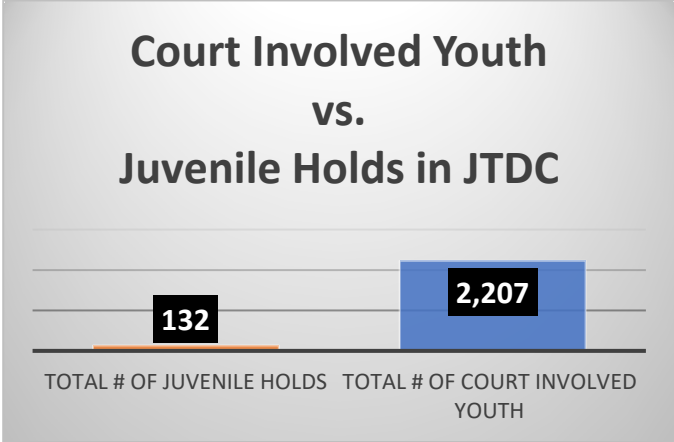

Daily Data Dashboard – May 12, 2026
Demographics for JTDC Population
Tuesday Morning Midnight Count
Shelter Care Midnight Count: 5

Data sources: cFive Supervisor – Court Involved Population and RMIS – JTDC Population
 This data reflects the most accurate information available at the time the datasets were generated. Please note that all reports and data provided are subject to a margin of error of 5% or less