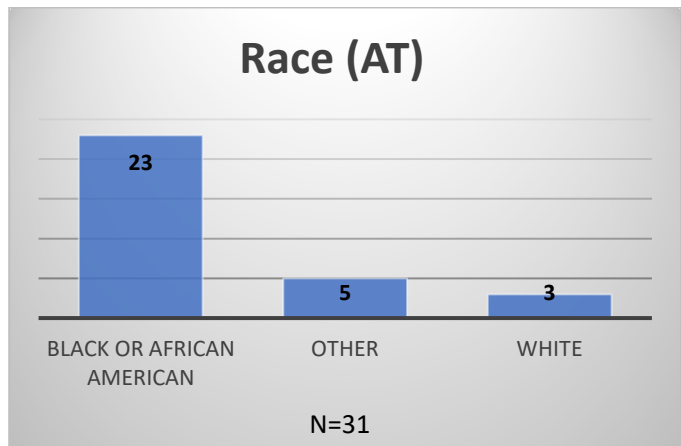

Daily Data Dashboard – May 12, 2026
Demographics for JTDC Population
Tuesday Morning Midnight Count
Shelter Care Midnight Count: 5

Data sources: cFive Supervisor – Court Involved Population and RMIS – JTDC Population
 This data reflects the most accurate information available at the time the datasets were generated. Please note that all reports and data provided are subject to a margin of error of 5% or less