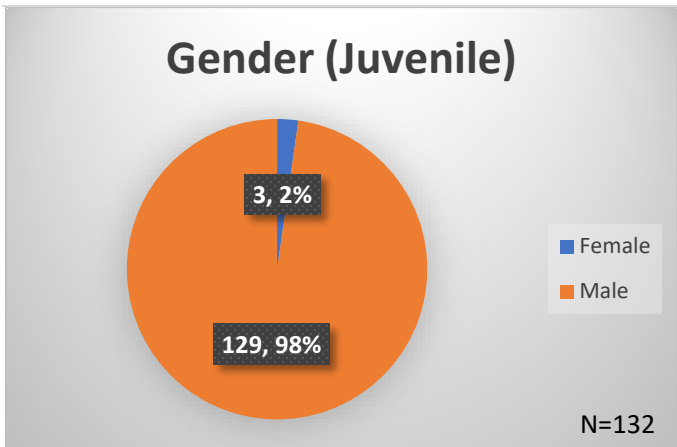

Daily Data Dashboard – May 12, 2026
Demographics for JTDC Population
Tuesday Morning Midnight Count
Shelter Care Midnight Count: 5

Data sources: cFive Supervisor – Court Involved Population and RMIS – JTDC Population
 This data reflects the most accurate information available at the time the datasets were generated. Please note that all reports and data provided are subject to a margin of error of 5% or less