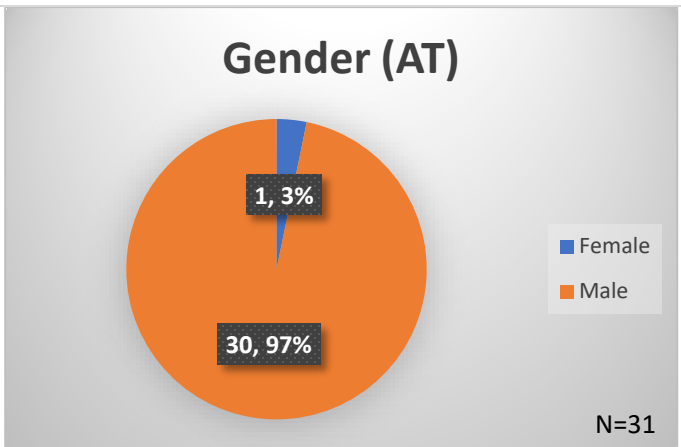

Daily Data Dashboard – May 12, 2026
Demographics for JTDC Population
Tuesday Morning Midnight Count
Shelter Care Midnight Count: 5

Data sources: cFive Supervisor – Court Involved Population and RMIS – JTDC Population
 This data reflects the most accurate information available at the time the datasets were generated. Please note that all reports and data provided are subject to a margin of error of 5% or less