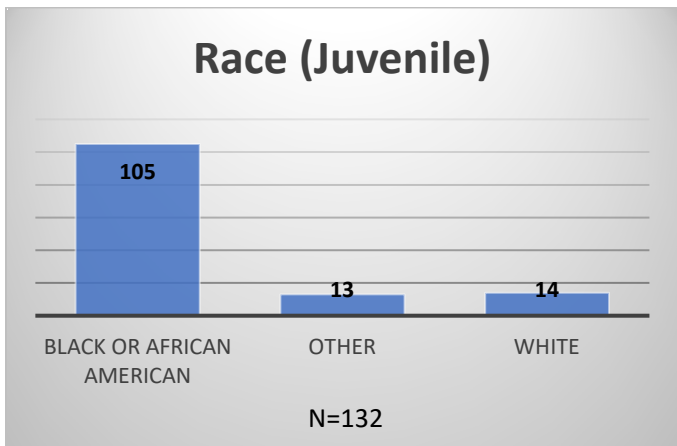

Daily Data Dashboard – May 12, 2026
Demographics for JTDC Population
Tuesday Morning Midnight Count
Shelter Care Midnight Count: 5

Data sources: cFive Supervisor – Court Involved Population and RMIS – JTDC Population
 This data reflects the most accurate information available at the time the datasets were generated. Please note that all reports and data provided are subject to a margin of error of 5% or less