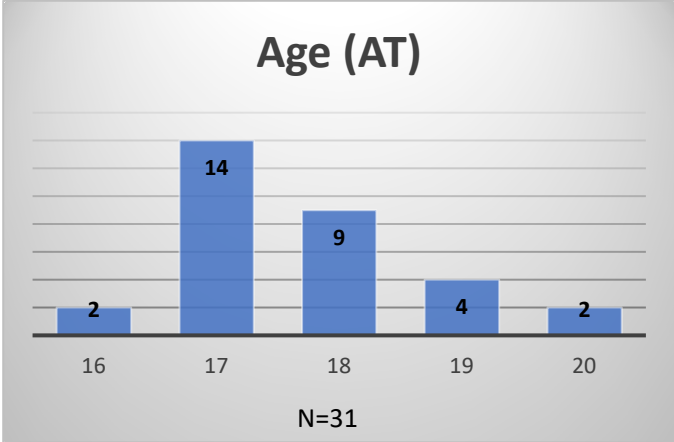

Daily Data Dashboard – May 12, 2026
Demographics for JTDC Population
Tuesday Morning Midnight Count
Shelter Care Midnight Count: 5

Data sources: cFive Supervisor – Court Involved Population and RMIS – JTDC Population
 This data reflects the most accurate information available at the time the datasets were generated. Please note that all reports and data provided are subject to a margin of error of 5% or less