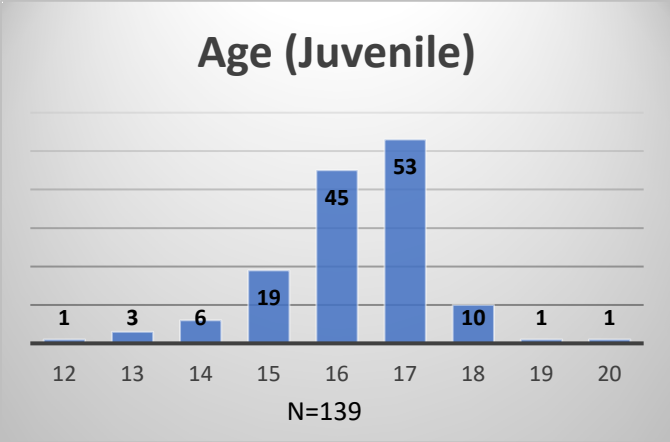

Daily Data Dashboard – May 08, 2026
Demographics for JTDC Population
Friday Morning Midnight Count
Shelter Care Midnight Count: 5

Data sources: cFive Supervisor – Court Involved Population and RMIS – JTDC Population
 This data reflects the most accurate information available at the time the datasets were generated. Please note that all reports and data provided are subject to a margin of error of 5% or less