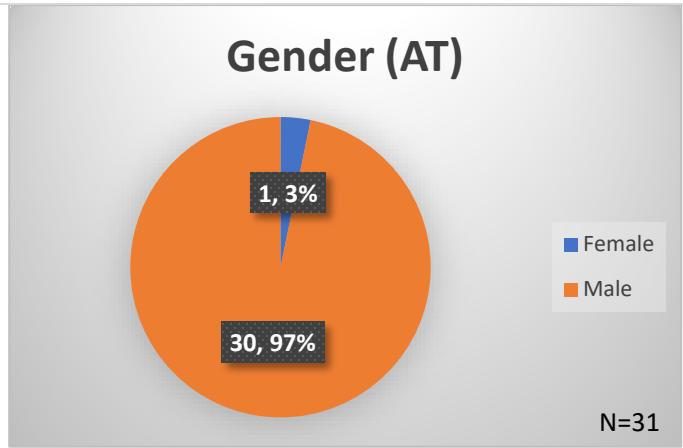

Daily Data Dashboard – May 08, 2026
Demographics for JTDC Population
Friday Morning Midnight Count
Shelter Care Midnight Count: 5

Data sources: cFive Supervisor – Court Involved Population and RMIS – JTDC Population
 This data reflects the most accurate information available at the time the datasets were generated. Please note that all reports and data provided are subject to a margin of error of 5% or less