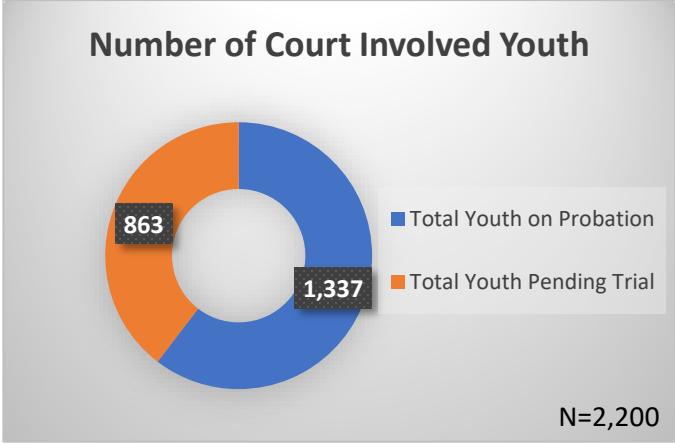

Daily Data Dashboard – May 08, 2026
Demographics for JTDC Population
Friday Morning Midnight Count
Shelter Care Midnight Count: 5

Data sources: cFive Supervisor – Court Involved Population and RMIS – JTDC Population
 This data reflects the most accurate information available at the time the datasets were generated. Please note that all reports and data provided are subject to a margin of error of 5% or less