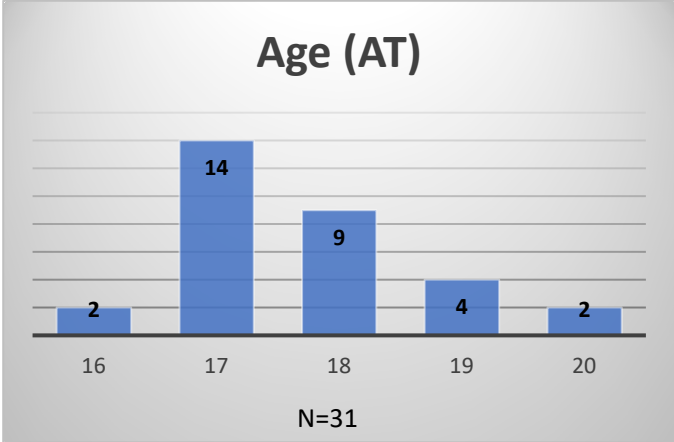

Daily Data Dashboard – May 08, 2026
Demographics for JTDC Population
Friday Morning Midnight Count
Shelter Care Midnight Count: 5

Data sources: cFive Supervisor – Court Involved Population and RMIS – JTDC Population
 This data reflects the most accurate information available at the time the datasets were generated. Please note that all reports and data provided are subject to a margin of error of 5% or less