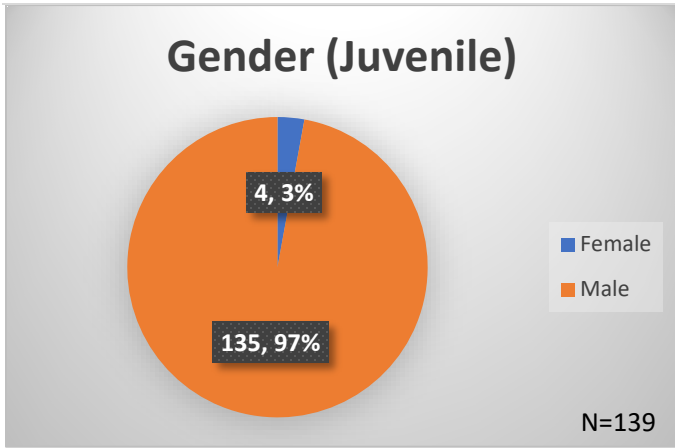

Daily Data Dashboard – May 08, 2026
Demographics for JTDC Population
Friday Morning Midnight Count
Shelter Care Midnight Count: 5

Data sources: cFive Supervisor – Court Involved Population and RMIS – JTDC Population
 This data reflects the most accurate information available at the time the datasets were generated. Please note that all reports and data provided are subject to a margin of error of 5% or less