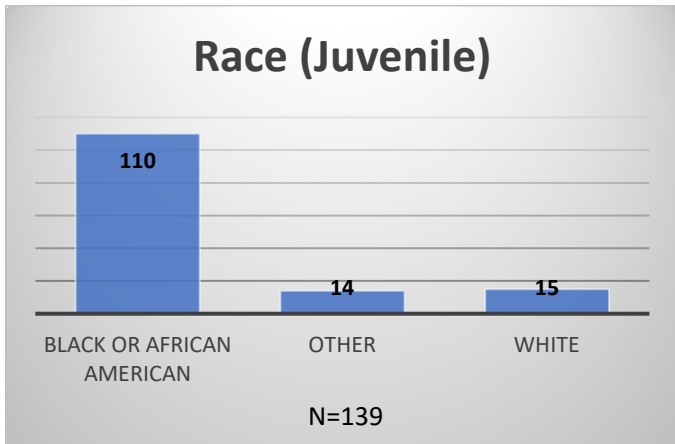

Daily Data Dashboard – May 08, 2026
Demographics for JTDC Population
Friday Morning Midnight Count
Shelter Care Midnight Count: 5

Data sources: cFive Supervisor – Court Involved Population and RMIS – JTDC Population
 This data reflects the most accurate information available at the time the datasets were generated. Please note that all reports and data provided are subject to a margin of error of 5% or less