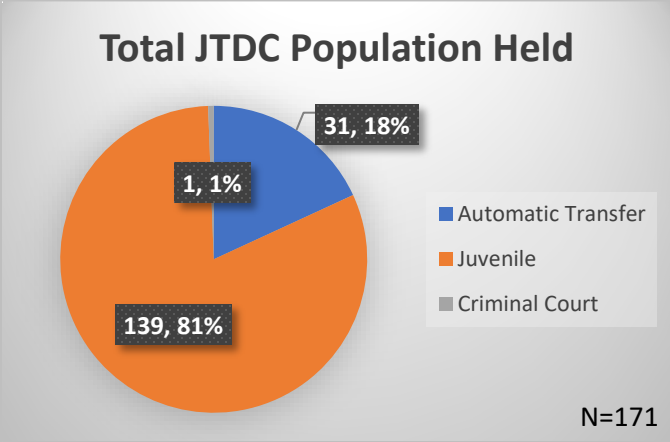

Daily Data Dashboard – May 08, 2026
Demographics for JTDC Population
Friday Morning Midnight Count
Shelter Care Midnight Count: 5

Data sources: cFive Supervisor – Court Involved Population and RMIS – JTDC Population
 This data reflects the most accurate information available at the time the datasets were generated. Please note that all reports and data provided are subject to a margin of error of 5% or less