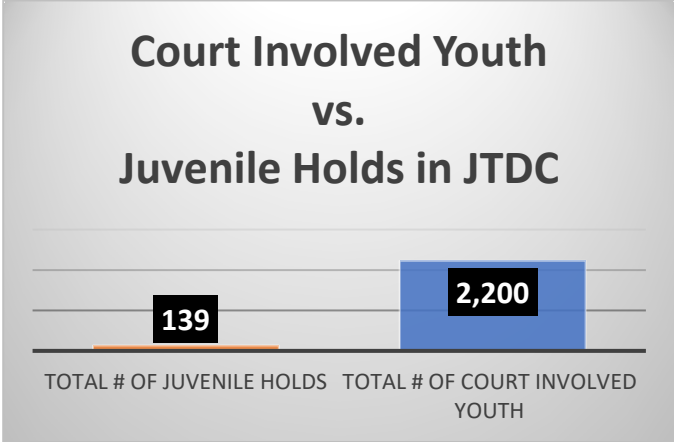

Daily Data Dashboard – May 08, 2026
Demographics for JTDC Population
Friday Morning Midnight Count
Shelter Care Midnight Count: 5

Data sources: cFive Supervisor – Court Involved Population and RMIS – JTDC Population
 This data reflects the most accurate information available at the time the datasets were generated. Please note that all reports and data provided are subject to a margin of error of 5% or less