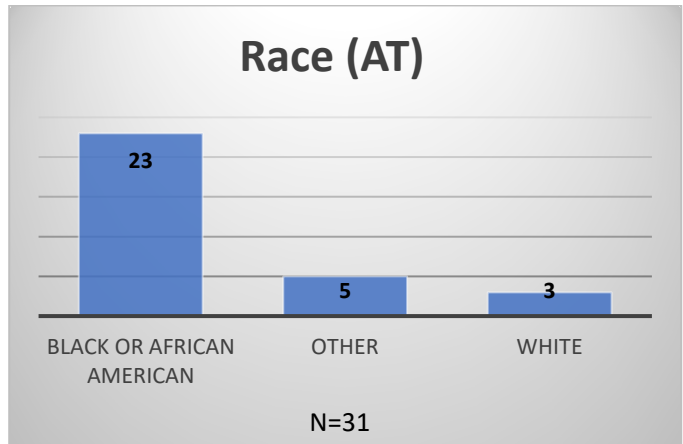

Daily Data Dashboard – May 08, 2026
Demographics for JTDC Population
Friday Morning Midnight Count
Shelter Care Midnight Count: 5

Data sources: cFive Supervisor – Court Involved Population and RMIS – JTDC Population
 This data reflects the most accurate information available at the time the datasets were generated. Please note that all reports and data provided are subject to a margin of error of 5% or less