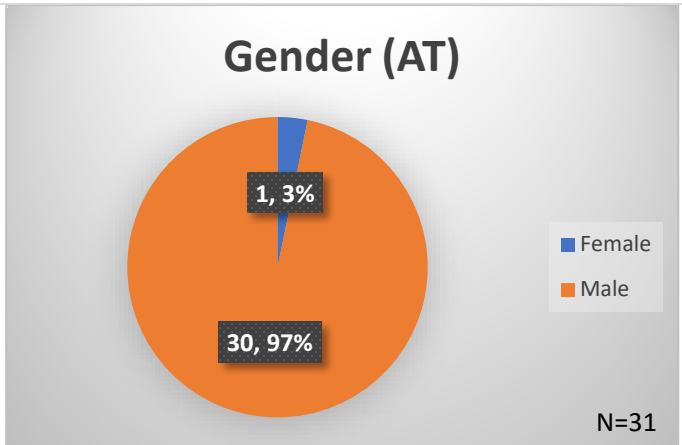

Daily Data Dashboard – May 07, 2026
Demographics for JTDC Population
Thursday Morning Midnight Count
Shelter Care Midnight Count: 5

Data sources: cFive Supervisor – Court Involved Population and RMIS – JTDC Population
 This data reflects the most accurate information available at the time the datasets were generated. Please note that all reports and data provided are subject to a margin of error of 5% or less