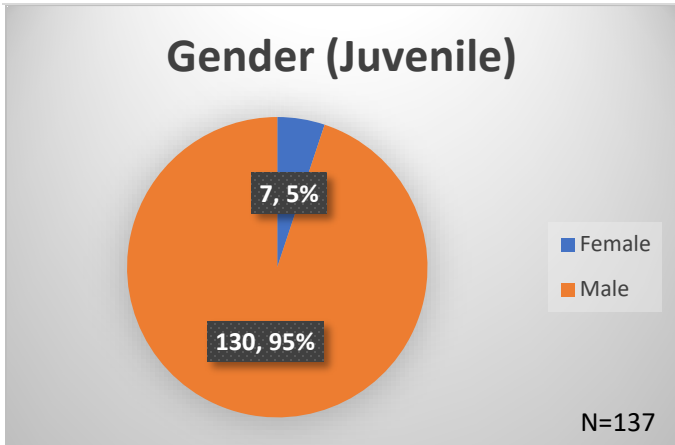

Daily Data Dashboard – May 07, 2026
Demographics for JTDC Population
Thursday Morning Midnight Count
Shelter Care Midnight Count: 5

Data sources: cFive Supervisor – Court Involved Population and RMIS – JTDC Population
 This data reflects the most accurate information available at the time the datasets were generated. Please note that all reports and data provided are subject to a margin of error of 5% or less