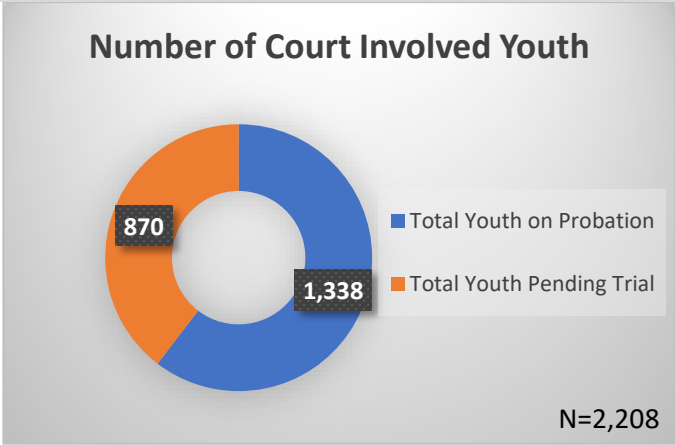

Daily Data Dashboard – May 07, 2026
Demographics for JTDC Population
Thursday Morning Midnight Count
Shelter Care Midnight Count: 5

Data sources: cFive Supervisor – Court Involved Population and RMIS – JTDC Population
 This data reflects the most accurate information available at the time the datasets were generated. Please note that all reports and data provided are subject to a margin of error of 5% or less