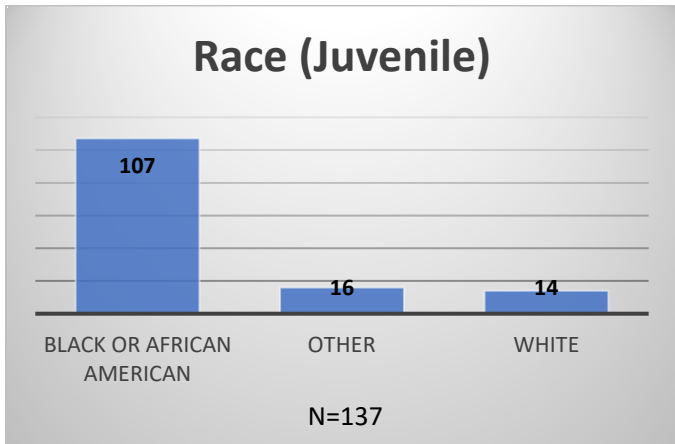

Daily Data Dashboard – May 07, 2026
Demographics for JTDC Population
Thursday Morning Midnight Count
Shelter Care Midnight Count: 5

Data sources: cFive Supervisor – Court Involved Population and RMIS – JTDC Population
 This data reflects the most accurate information available at the time the datasets were generated. Please note that all reports and data provided are subject to a margin of error of 5% or less