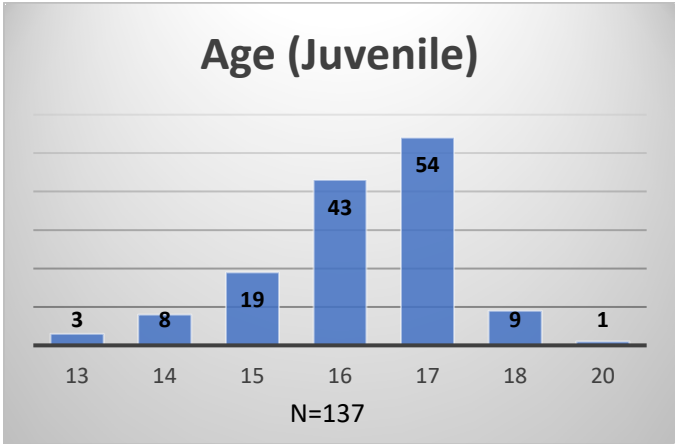

Daily Data Dashboard – May 07, 2026
Demographics for JTDC Population
Thursday Morning Midnight Count
Shelter Care Midnight Count: 5

Data sources: cFive Supervisor – Court Involved Population and RMIS – JTDC Population
 This data reflects the most accurate information available at the time the datasets were generated. Please note that all reports and data provided are subject to a margin of error of 5% or less