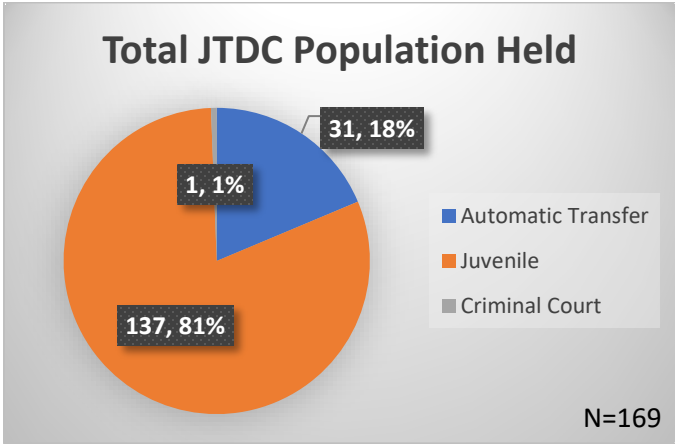

Daily Data Dashboard – May 07, 2026
Demographics for JTDC Population
Thursday Morning Midnight Count
Shelter Care Midnight Count: 5

Data sources: cFive Supervisor – Court Involved Population and RMIS – JTDC Population
 This data reflects the most accurate information available at the time the datasets were generated. Please note that all reports and data provided are subject to a margin of error of 5% or less