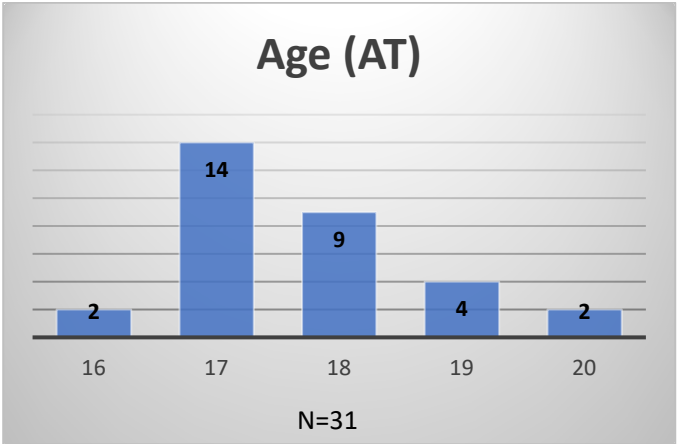

Daily Data Dashboard – May 07, 2026
Demographics for JTDC Population
Thursday Morning Midnight Count
Shelter Care Midnight Count: 5

Data sources: cFive Supervisor – Court Involved Population and RMIS – JTDC Population
 This data reflects the most accurate information available at the time the datasets were generated. Please note that all reports and data provided are subject to a margin of error of 5% or less