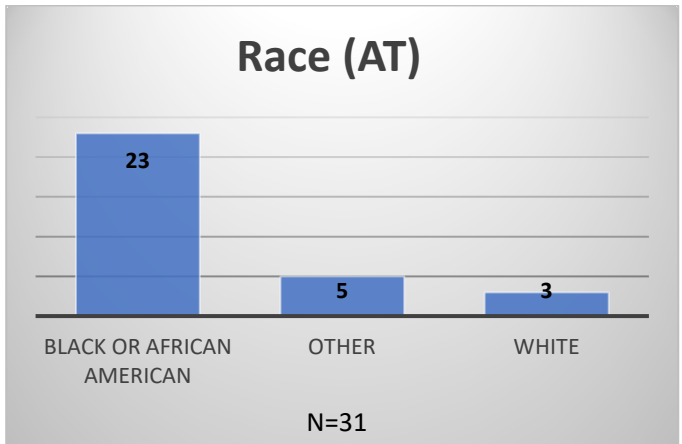

Daily Data Dashboard – May 07, 2026
Demographics for JTDC Population
Thursday Morning Midnight Count
Shelter Care Midnight Count: 5

Data sources: cFive Supervisor – Court Involved Population and RMIS – JTDC Population
 This data reflects the most accurate information available at the time the datasets were generated. Please note that all reports and data provided are subject to a margin of error of 5% or less