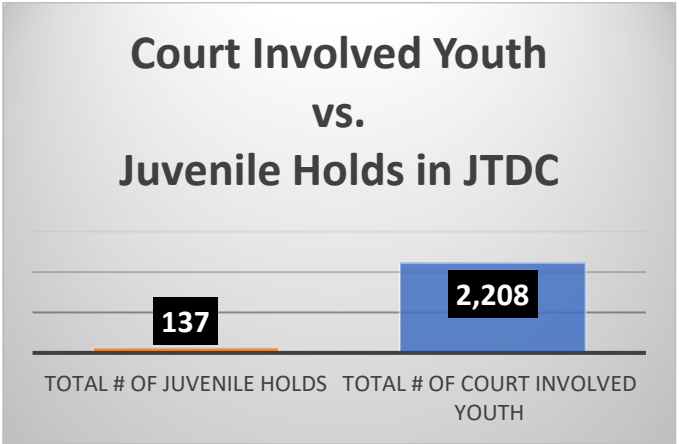

Daily Data Dashboard – May 07, 2026
Demographics for JTDC Population
Thursday Morning Midnight Count
Shelter Care Midnight Count: 5

Data sources: cFive Supervisor – Court Involved Population and RMIS – JTDC Population
 This data reflects the most accurate information available at the time the datasets were generated. Please note that all reports and data provided are subject to a margin of error of 5% or less