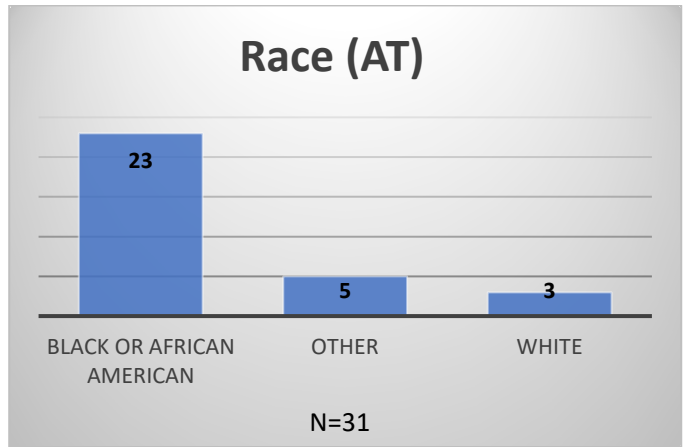

Daily Data Dashboard – May 05, 2026
Demographics for JTDC Population
Tuesday Morning Midnight Count
Shelter Care Midnight Count: 5

Data sources: cFive Supervisor – Court Involved Population and RMIS – JTDC Population
 This data reflects the most accurate information available at the time the datasets were generated. Please note that all reports and data provided are subject to a margin of error of 5% or less