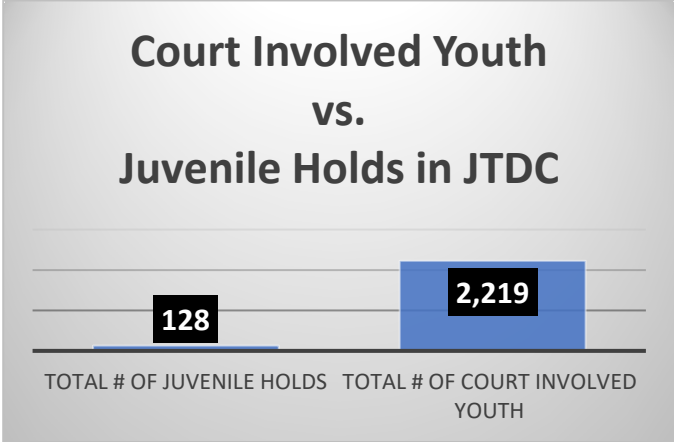

Daily Data Dashboard – May 05, 2026
Demographics for JTDC Population
Tuesday Morning Midnight Count
Shelter Care Midnight Count: 5

Data sources: cFive Supervisor – Court Involved Population and RMIS – JTDC Population
 This data reflects the most accurate information available at the time the datasets were generated. Please note that all reports and data provided are subject to a margin of error of 5% or less