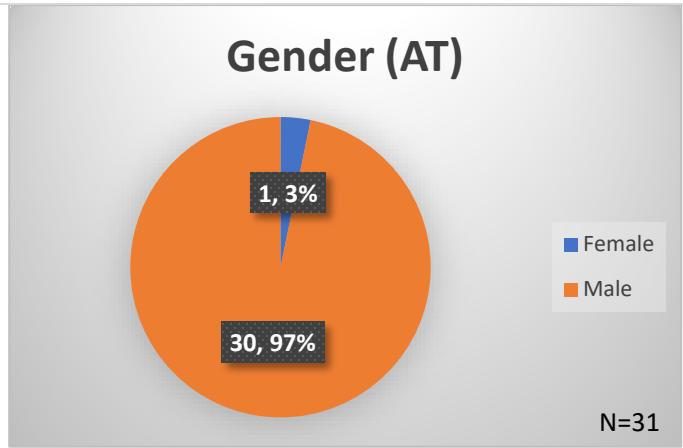

Daily Data Dashboard – May 05, 2026
Demographics for JTDC Population
Tuesday Morning Midnight Count
Shelter Care Midnight Count: 5

Data sources: cFive Supervisor – Court Involved Population and RMIS – JTDC Population
 This data reflects the most accurate information available at the time the datasets were generated. Please note that all reports and data provided are subject to a margin of error of 5% or less