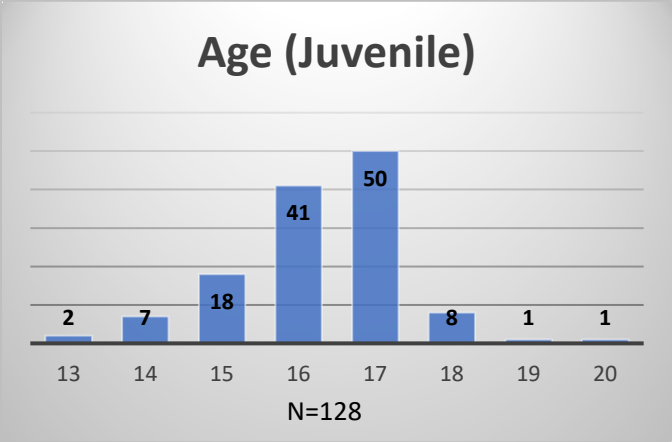

Daily Data Dashboard – May 05, 2026
Demographics for JTDC Population
Tuesday Morning Midnight Count
Shelter Care Midnight Count: 5

Data sources: cFive Supervisor – Court Involved Population and RMIS – JTDC Population
 This data reflects the most accurate information available at the time the datasets were generated. Please note that all reports and data provided are subject to a margin of error of 5% or less