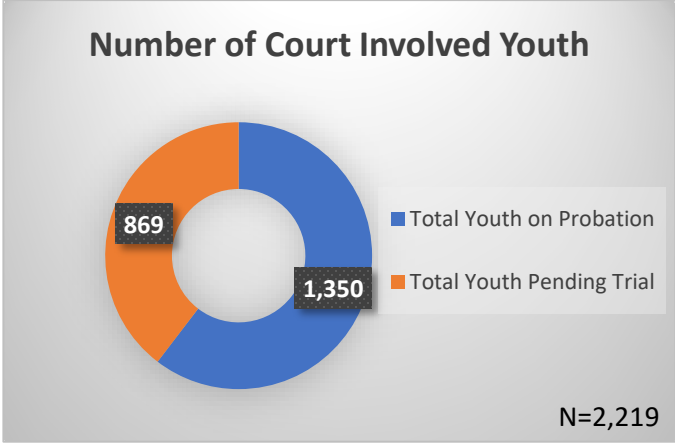

Daily Data Dashboard – May 05, 2026
Demographics for JTDC Population
Tuesday Morning Midnight Count
Shelter Care Midnight Count: 5

Data sources: cFive Supervisor – Court Involved Population and RMIS – JTDC Population
 This data reflects the most accurate information available at the time the datasets were generated. Please note that all reports and data provided are subject to a margin of error of 5% or less