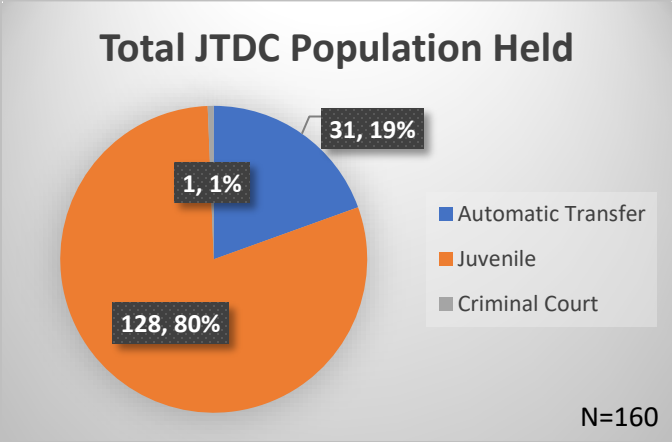

Daily Data Dashboard – May 05, 2026
Demographics for JTDC Population
Tuesday Morning Midnight Count
Shelter Care Midnight Count: 5

Data sources: cFive Supervisor – Court Involved Population and RMIS – JTDC Population
 This data reflects the most accurate information available at the time the datasets were generated. Please note that all reports and data provided are subject to a margin of error of 5% or less