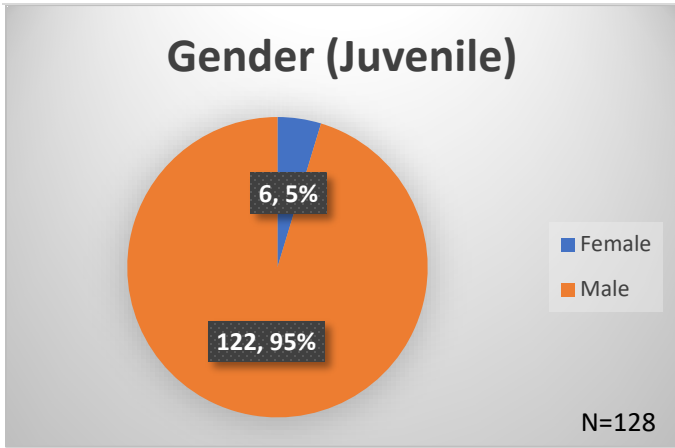

Daily Data Dashboard – May 05, 2026
Demographics for JTDC Population
Tuesday Morning Midnight Count
Shelter Care Midnight Count: 5

Data sources: cFive Supervisor – Court Involved Population and RMIS – JTDC Population
 This data reflects the most accurate information available at the time the datasets were generated. Please note that all reports and data provided are subject to a margin of error of 5% or less