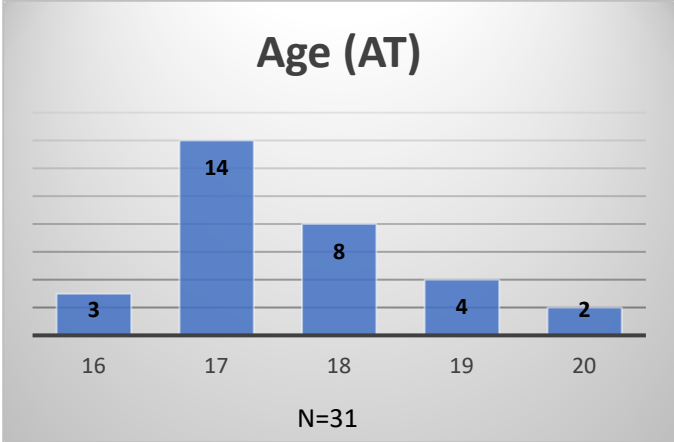

Daily Data Dashboard – May 05, 2026
Demographics for JTDC Population
Tuesday Morning Midnight Count
Shelter Care Midnight Count: 5

Data sources: cFive Supervisor – Court Involved Population and RMIS – JTDC Population
 This data reflects the most accurate information available at the time the datasets were generated. Please note that all reports and data provided are subject to a margin of error of 5% or less