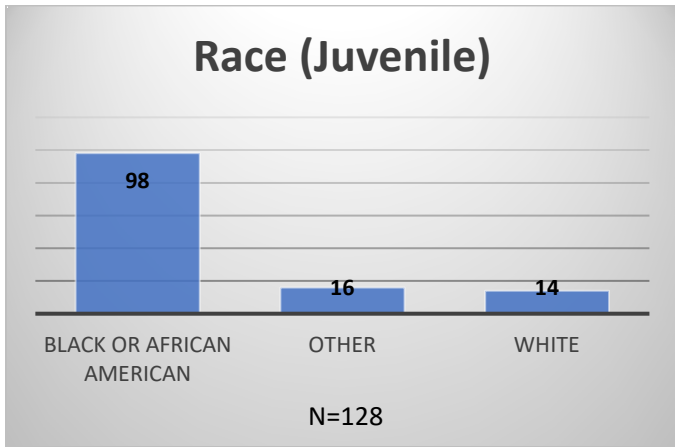

Daily Data Dashboard – May 05, 2026
Demographics for JTDC Population
Tuesday Morning Midnight Count
Shelter Care Midnight Count: 5

Data sources: cFive Supervisor – Court Involved Population and RMIS – JTDC Population
 This data reflects the most accurate information available at the time the datasets were generated. Please note that all reports and data provided are subject to a margin of error of 5% or less