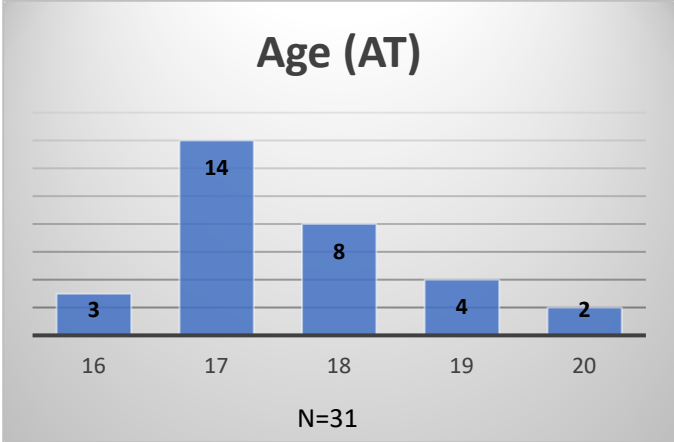

Daily Data Dashboard – May 04, 2026
Demographics for JTDC Population
Monday Morning Midnight Count
Shelter Care Midnight Count: 6

Data sources: cFive Supervisor – Court Involved Population and RMIS – JTDC Population
 This data reflects the most accurate information available at the time the datasets were generated. Please note that all reports and data provided are subject to a margin of error of 5% or less