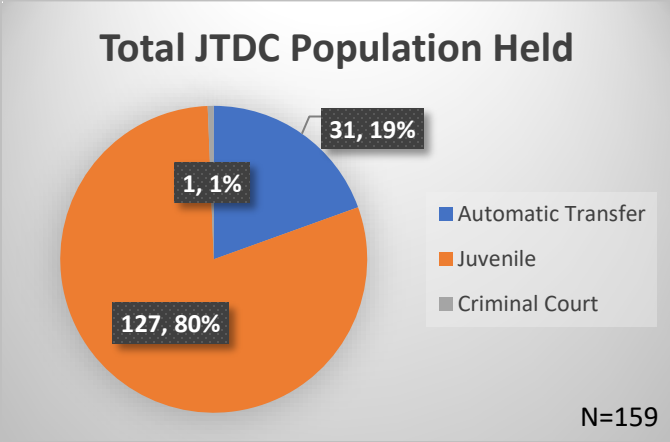

Daily Data Dashboard – May 04, 2026
Demographics for JTDC Population
Monday Morning Midnight Count
Shelter Care Midnight Count: 6

Data sources: cFive Supervisor – Court Involved Population and RMIS – JTDC Population
 This data reflects the most accurate information available at the time the datasets were generated. Please note that all reports and data provided are subject to a margin of error of 5% or less