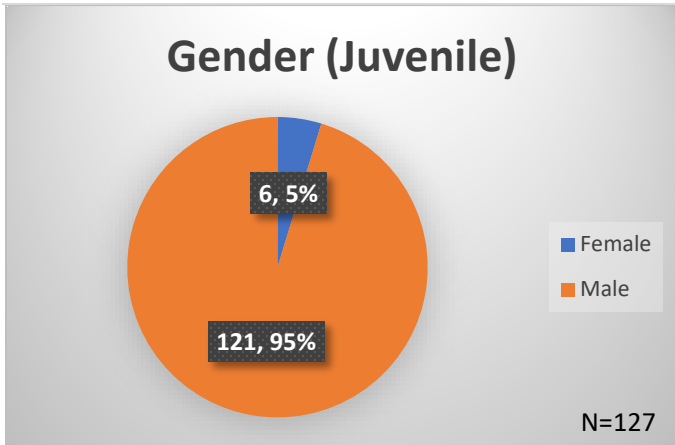

Daily Data Dashboard – May 04, 2026
Demographics for JTDC Population
Monday Morning Midnight Count
Shelter Care Midnight Count: 6

Data sources: cFive Supervisor – Court Involved Population and RMIS – JTDC Population
 This data reflects the most accurate information available at the time the datasets were generated. Please note that all reports and data provided are subject to a margin of error of 5% or less