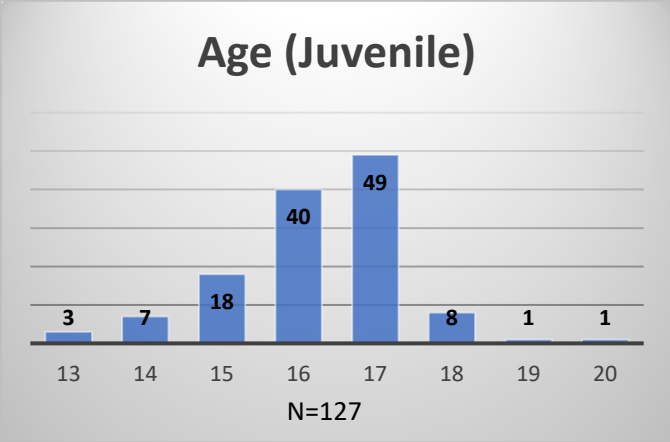

Daily Data Dashboard – May 04, 2026
Demographics for JTDC Population
Monday Morning Midnight Count
Shelter Care Midnight Count: 6

Data sources: cFive Supervisor – Court Involved Population and RMIS – JTDC Population
 This data reflects the most accurate information available at the time the datasets were generated. Please note that all reports and data provided are subject to a margin of error of 5% or less