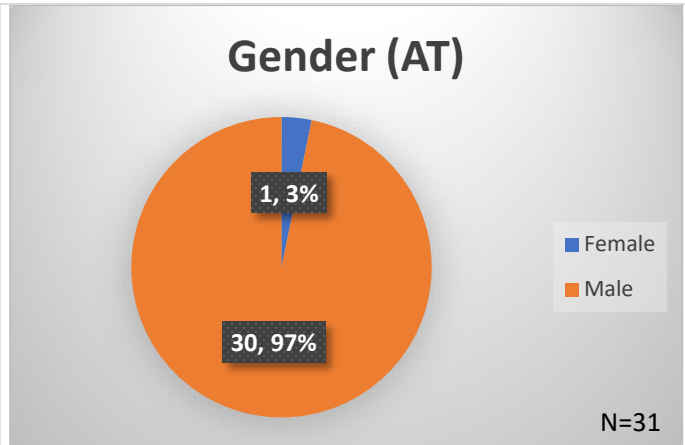

Daily Data Dashboard – May 04, 2026
Demographics for JTDC Population
Monday Morning Midnight Count
Shelter Care Midnight Count: 6

Data sources: cFive Supervisor – Court Involved Population and RMIS – JTDC Population
 This data reflects the most accurate information available at the time the datasets were generated. Please note that all reports and data provided are subject to a margin of error of 5% or less