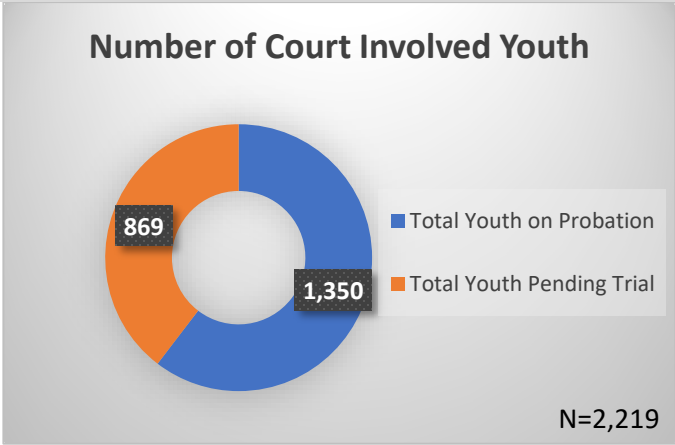

Daily Data Dashboard – May 04, 2026
Demographics for JTDC Population
Monday Morning Midnight Count
Shelter Care Midnight Count: 6

Data sources: cFive Supervisor – Court Involved Population and RMIS – JTDC Population
 This data reflects the most accurate information available at the time the datasets were generated. Please note that all reports and data provided are subject to a margin of error of 5% or less