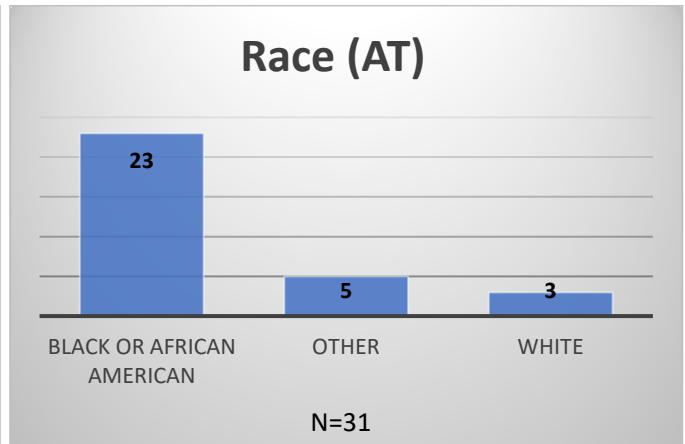

Daily Data Dashboard – May 04, 2026
Demographics for JTDC Population
Monday Morning Midnight Count
Shelter Care Midnight Count: 6

Data sources: cFive Supervisor – Court Involved Population and RMIS – JTDC Population
 This data reflects the most accurate information available at the time the datasets were generated. Please note that all reports and data provided are subject to a margin of error of 5% or less