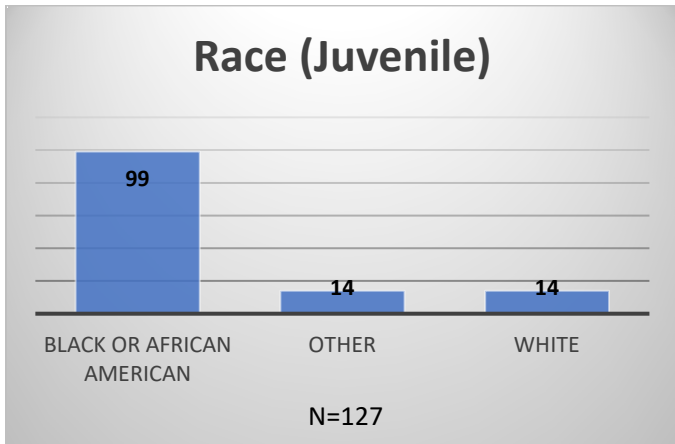

Daily Data Dashboard – May 04, 2026
Demographics for JTDC Population
Monday Morning Midnight Count
Shelter Care Midnight Count: 6

Data sources: cFive Supervisor – Court Involved Population and RMIS – JTDC Population
 This data reflects the most accurate information available at the time the datasets were generated. Please note that all reports and data provided are subject to a margin of error of 5% or less