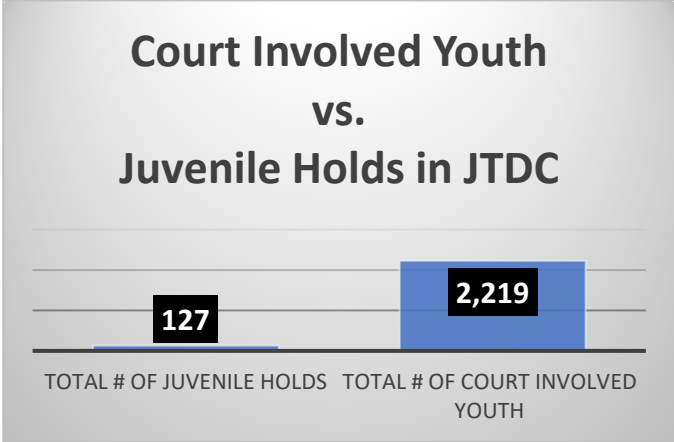

Daily Data Dashboard – May 04, 2026
Demographics for JTDC Population
Monday Morning Midnight Count
Shelter Care Midnight Count: 6

Data sources: cFive Supervisor – Court Involved Population and RMIS – JTDC Population
 This data reflects the most accurate information available at the time the datasets were generated. Please note that all reports and data provided are subject to a margin of error of 5% or less