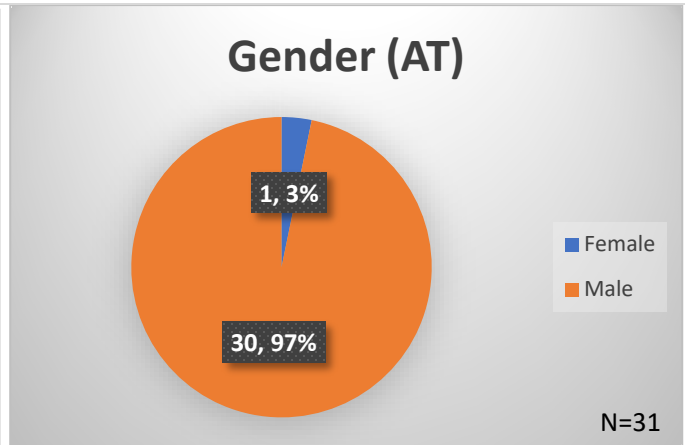

Daily Data Dashboard – April 30, 2026
Demographics for JTDC Population
Thursday Morning Midnight Count
Shelter Care Midnight Count: 6

Data sources: cFive Supervisor – Court Involved Population and RMIS – JTDC Population
 This data reflects the most accurate information available at the time the datasets were generated. Please note that all reports and data provided are subject to a margin of error of 5% or less