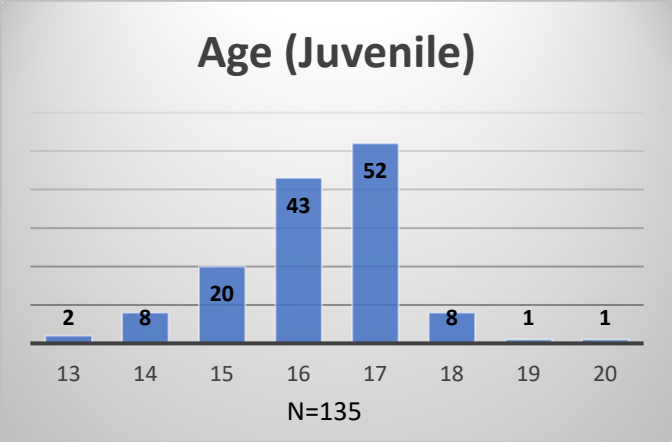

Daily Data Dashboard – April 30, 2026
Demographics for JTDC Population
Thursday Morning Midnight Count
Shelter Care Midnight Count: 6

Data sources: cFive Supervisor – Court Involved Population and RMIS – JTDC Population
 This data reflects the most accurate information available at the time the datasets were generated. Please note that all reports and data provided are subject to a margin of error of 5% or less