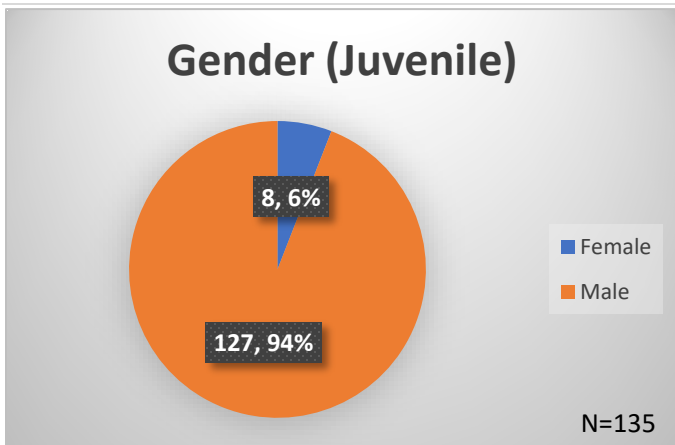

Daily Data Dashboard – April 30, 2026
Demographics for JTDC Population
Thursday Morning Midnight Count
Shelter Care Midnight Count: 6

Data sources: cFive Supervisor – Court Involved Population and RMIS – JTDC Population
 This data reflects the most accurate information available at the time the datasets were generated. Please note that all reports and data provided are subject to a margin of error of 5% or less