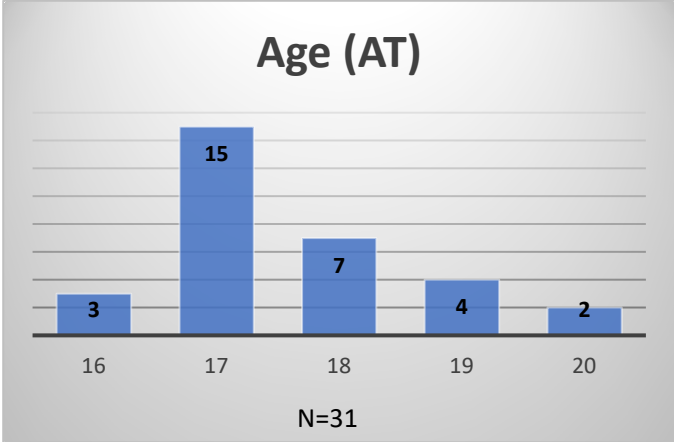

Daily Data Dashboard – April 30, 2026
Demographics for JTDC Population
Thursday Morning Midnight Count
Shelter Care Midnight Count: 6

Data sources: cFive Supervisor – Court Involved Population and RMIS – JTDC Population
 This data reflects the most accurate information available at the time the datasets were generated. Please note that all reports and data provided are subject to a margin of error of 5% or less