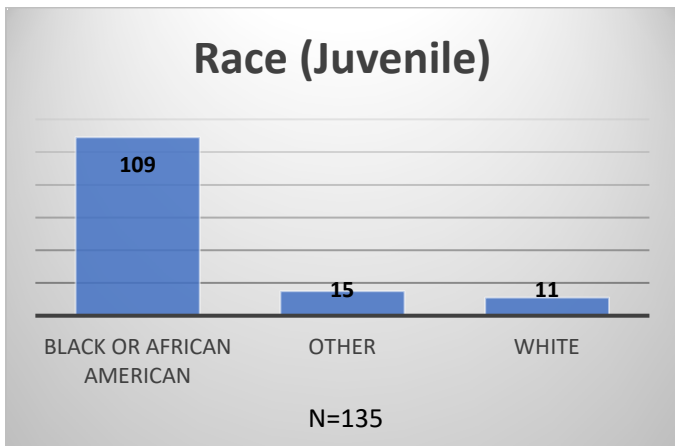

Daily Data Dashboard – April 30, 2026
Demographics for JTDC Population
Thursday Morning Midnight Count
Shelter Care Midnight Count: 6

Data sources: cFive Supervisor – Court Involved Population and RMIS – JTDC Population
 This data reflects the most accurate information available at the time the datasets were generated. Please note that all reports and data provided are subject to a margin of error of 5% or less