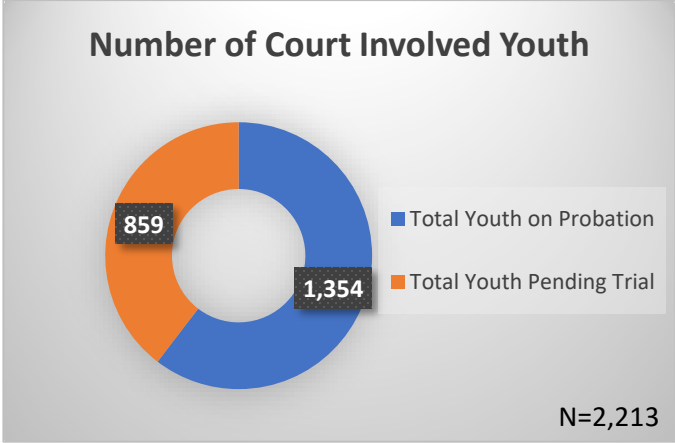

Daily Data Dashboard – April 30, 2026
Demographics for JTDC Population
Thursday Morning Midnight Count
Shelter Care Midnight Count: 6

Data sources: cFive Supervisor – Court Involved Population and RMIS – JTDC Population
 This data reflects the most accurate information available at the time the datasets were generated. Please note that all reports and data provided are subject to a margin of error of 5% or less