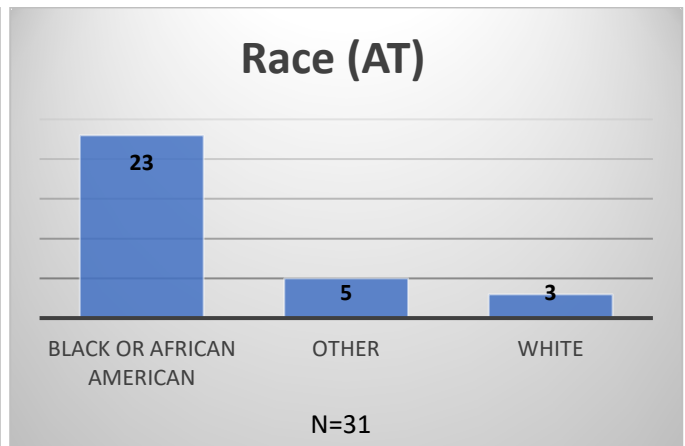

Daily Data Dashboard – April 30, 2026
Demographics for JTDC Population
Thursday Morning Midnight Count
Shelter Care Midnight Count: 6

Data sources: cFive Supervisor – Court Involved Population and RMIS – JTDC Population
 This data reflects the most accurate information available at the time the datasets were generated. Please note that all reports and data provided are subject to a margin of error of 5% or less