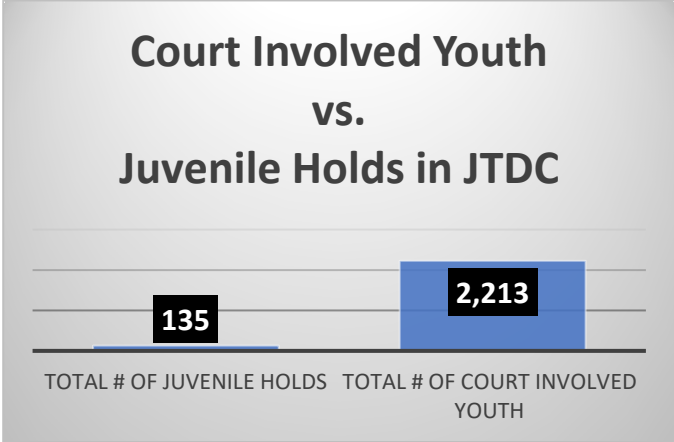

Daily Data Dashboard – April 30, 2026
Demographics for JTDC Population
Thursday Morning Midnight Count
Shelter Care Midnight Count: 6

Data sources: cFive Supervisor – Court Involved Population and RMIS – JTDC Population
 This data reflects the most accurate information available at the time the datasets were generated. Please note that all reports and data provided are subject to a margin of error of 5% or less