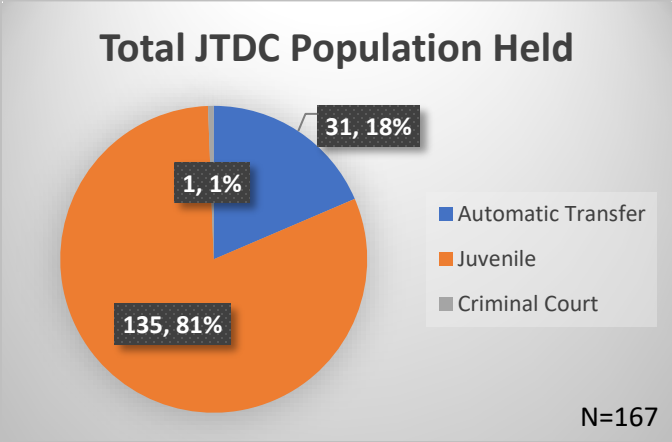

Daily Data Dashboard – April 30, 2026
Demographics for JTDC Population
Thursday Morning Midnight Count
Shelter Care Midnight Count: 6

Data sources: cFive Supervisor – Court Involved Population and RMIS – JTDC Population
 This data reflects the most accurate information available at the time the datasets were generated. Please note that all reports and data provided are subject to a margin of error of 5% or less