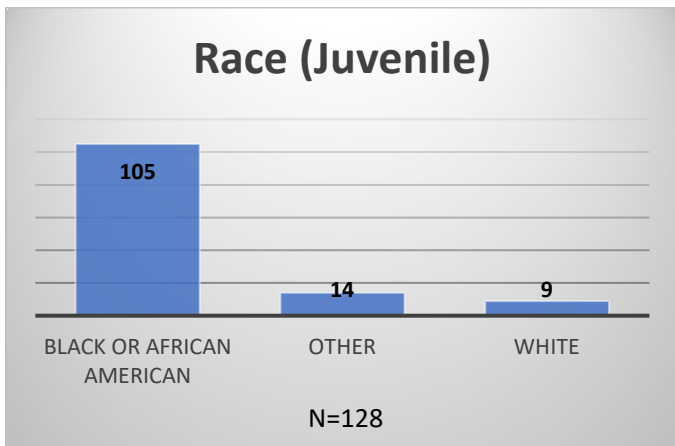

Daily Data Dashboard – April 29, 2026
Demographics for JTDC Population
Wednesday Morning Midnight Count
Shelter Care Midnight Count: 6

Data sources: cFive Supervisor – Court Involved Population and RMIS – JTDC Population
 This data reflects the most accurate information available at the time the datasets were generated. Please note that all reports and data provided are subject to a margin of error of 5% or less