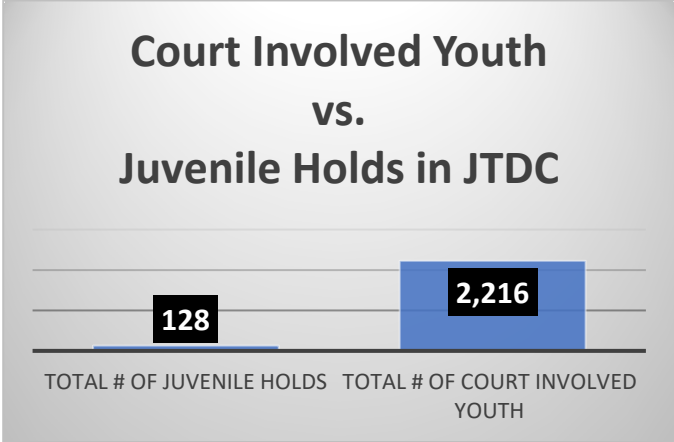

Daily Data Dashboard – April 29, 2026
Demographics for JTDC Population
Wednesday Morning Midnight Count
Shelter Care Midnight Count: 6

Data sources: cFive Supervisor – Court Involved Population and RMIS – JTDC Population
 This data reflects the most accurate information available at the time the datasets were generated. Please note that all reports and data provided are subject to a margin of error of 5% or less