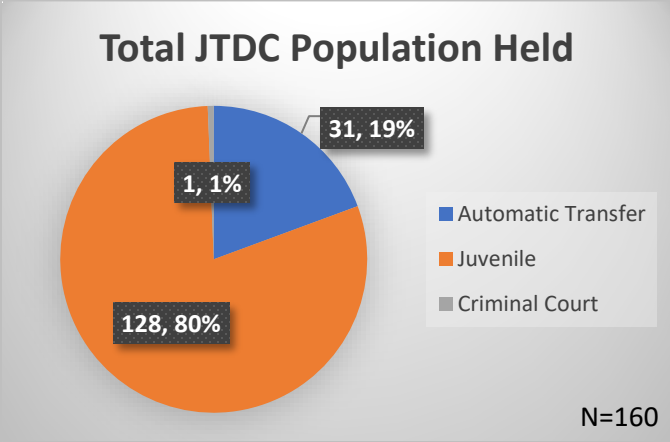

Daily Data Dashboard – April 29, 2026
Demographics for JTDC Population
Wednesday Morning Midnight Count
Shelter Care Midnight Count: 6

Data sources: cFive Supervisor – Court Involved Population and RMIS – JTDC Population
 This data reflects the most accurate information available at the time the datasets were generated. Please note that all reports and data provided are subject to a margin of error of 5% or less