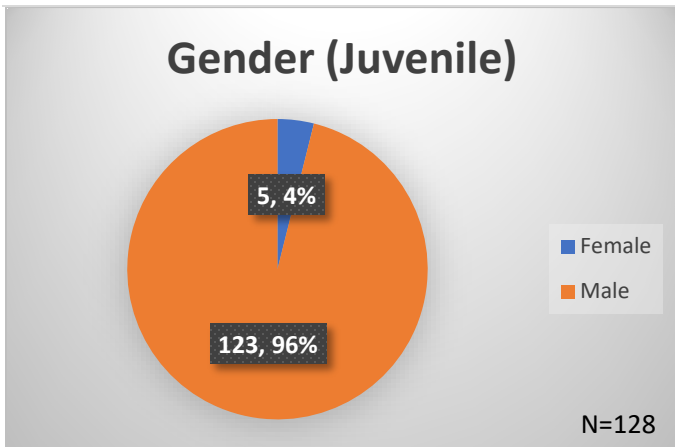

Daily Data Dashboard – April 29, 2026
Demographics for JTDC Population
Wednesday Morning Midnight Count
Shelter Care Midnight Count: 6

Data sources: cFive Supervisor – Court Involved Population and RMIS – JTDC Population
 This data reflects the most accurate information available at the time the datasets were generated. Please note that all reports and data provided are subject to a margin of error of 5% or less