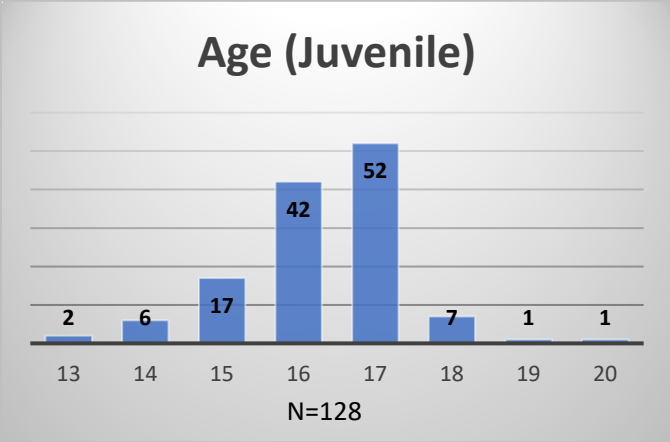

Daily Data Dashboard – April 29, 2026
Demographics for JTDC Population
Wednesday Morning Midnight Count
Shelter Care Midnight Count: 6

Data sources: cFive Supervisor – Court Involved Population and RMIS – JTDC Population
 This data reflects the most accurate information available at the time the datasets were generated. Please note that all reports and data provided are subject to a margin of error of 5% or less