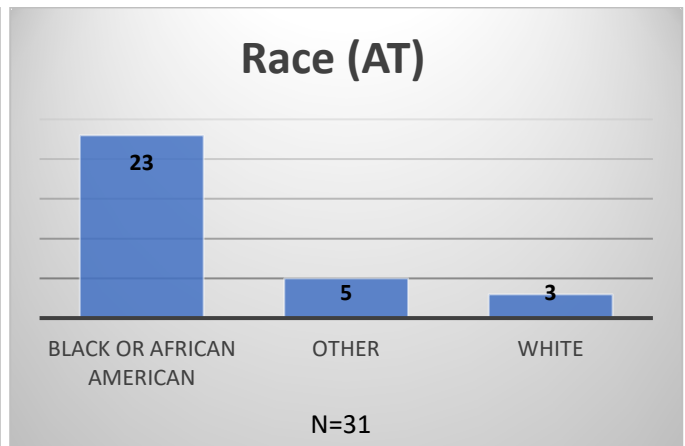

Daily Data Dashboard – April 29, 2026
Demographics for JTDC Population
Wednesday Morning Midnight Count
Shelter Care Midnight Count: 6

Data sources: cFive Supervisor – Court Involved Population and RMIS – JTDC Population
 This data reflects the most accurate information available at the time the datasets were generated. Please note that all reports and data provided are subject to a margin of error of 5% or less