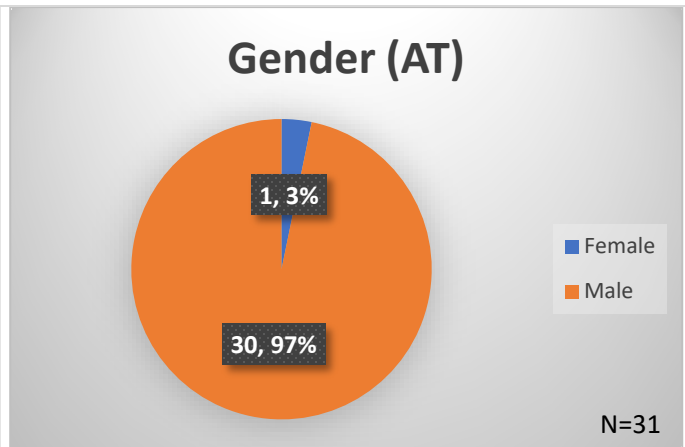

Daily Data Dashboard – April 29, 2026
Demographics for JTDC Population
Wednesday Morning Midnight Count
Shelter Care Midnight Count: 6

Data sources: cFive Supervisor – Court Involved Population and RMIS – JTDC Population
 This data reflects the most accurate information available at the time the datasets were generated. Please note that all reports and data provided are subject to a margin of error of 5% or less