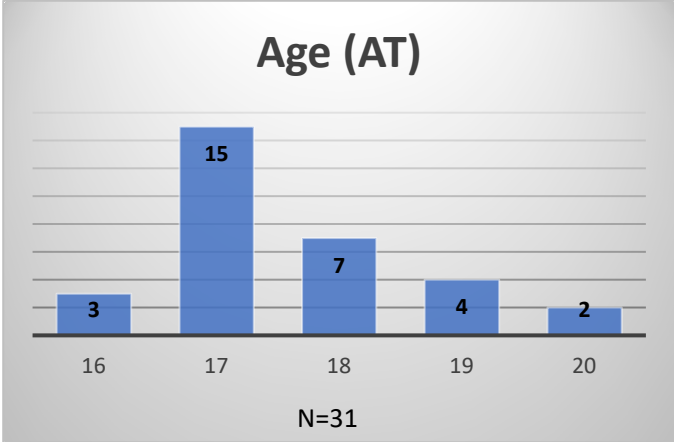

Daily Data Dashboard – April 29, 2026
Demographics for JTDC Population
Wednesday Morning Midnight Count
Shelter Care Midnight Count: 6

Data sources: cFive Supervisor – Court Involved Population and RMIS – JTDC Population
 This data reflects the most accurate information available at the time the datasets were generated. Please note that all reports and data provided are subject to a margin of error of 5% or less