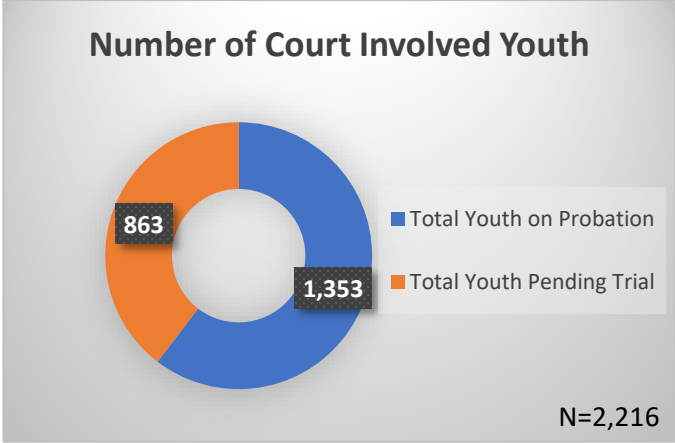

Daily Data Dashboard – April 29, 2026
Demographics for JTDC Population
Wednesday Morning Midnight Count
Shelter Care Midnight Count: 6

Data sources: cFive Supervisor – Court Involved Population and RMIS – JTDC Population
 This data reflects the most accurate information available at the time the datasets were generated. Please note that all reports and data provided are subject to a margin of error of 5% or less