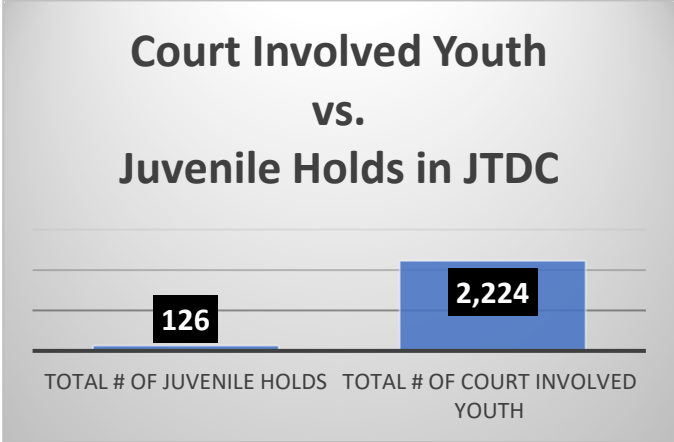

Daily Data Dashboard – April 27, 2026
Demographics for JTDC Population
Monday Morning Midnight Count
Shelter Care Midnight Count: 6

Data sources: cFive Supervisor – Court Involved Population and RMIS – JTDC Population
 This data reflects the most accurate information available at the time the datasets were generated. Please note that all reports and data provided are subject to a margin of error of 5% or less