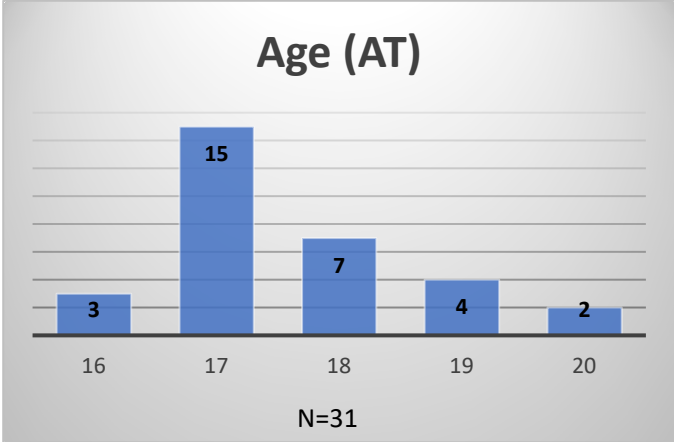

Daily Data Dashboard – April 27, 2026
Demographics for JTDC Population
Monday Morning Midnight Count
Shelter Care Midnight Count: 6

Data sources: cFive Supervisor – Court Involved Population and RMIS – JTDC Population
 This data reflects the most accurate information available at the time the datasets were generated. Please note that all reports and data provided are subject to a margin of error of 5% or less