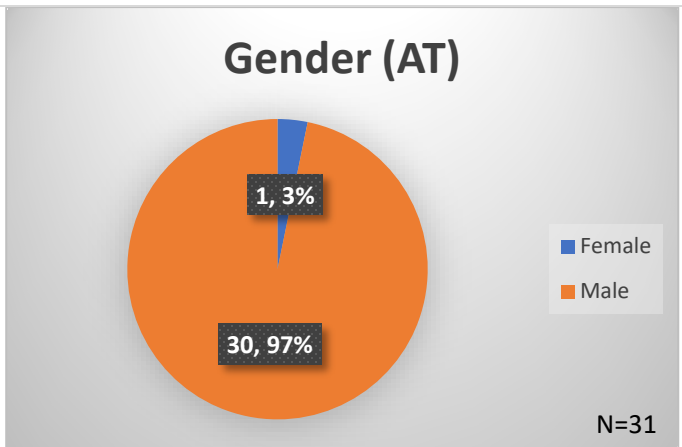

Daily Data Dashboard – April 27, 2026
Demographics for JTDC Population
Monday Morning Midnight Count
Shelter Care Midnight Count: 6

Data sources: cFive Supervisor – Court Involved Population and RMIS – JTDC Population
 This data reflects the most accurate information available at the time the datasets were generated. Please note that all reports and data provided are subject to a margin of error of 5% or less