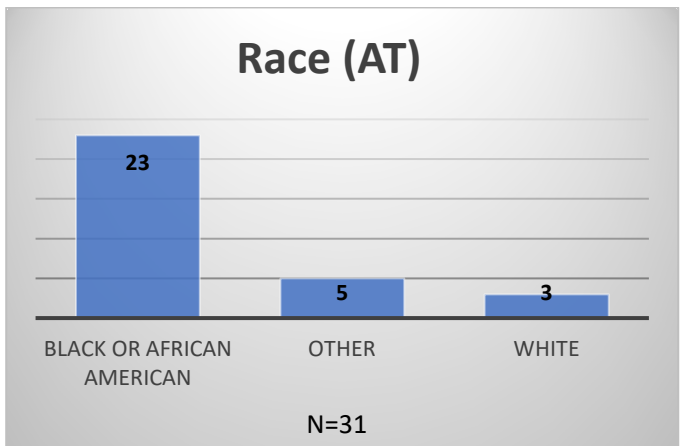

Daily Data Dashboard – April 27, 2026
Demographics for JTDC Population
Monday Morning Midnight Count
Shelter Care Midnight Count: 6

Data sources: cFive Supervisor – Court Involved Population and RMIS – JTDC Population
 This data reflects the most accurate information available at the time the datasets were generated. Please note that all reports and data provided are subject to a margin of error of 5% or less