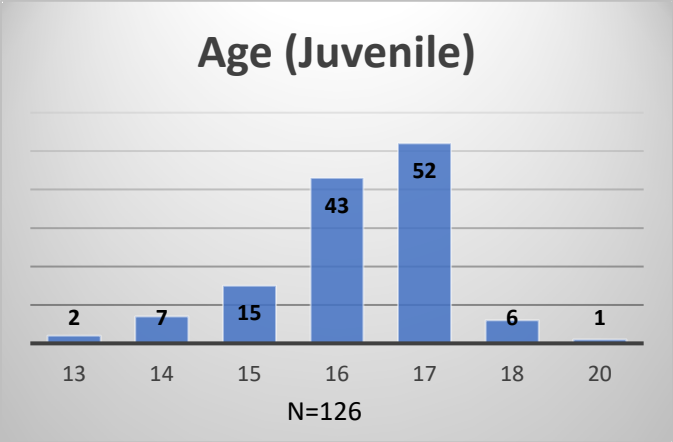

Daily Data Dashboard – April 27, 2026
Demographics for JTDC Population
Monday Morning Midnight Count
Shelter Care Midnight Count: 6

Data sources: cFive Supervisor – Court Involved Population and RMIS – JTDC Population
 This data reflects the most accurate information available at the time the datasets were generated. Please note that all reports and data provided are subject to a margin of error of 5% or less