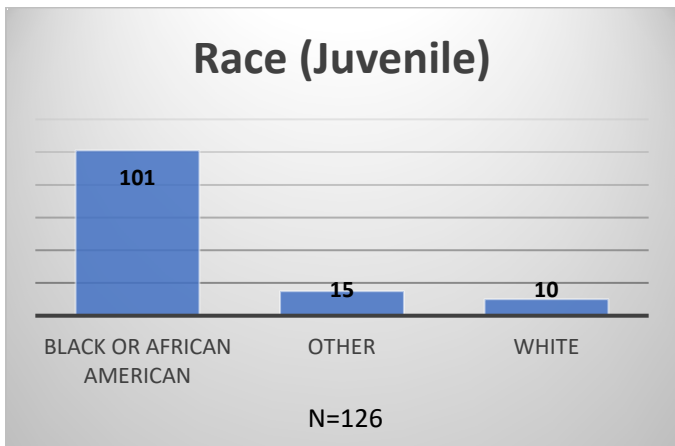

Daily Data Dashboard – April 27, 2026
Demographics for JTDC Population
Monday Morning Midnight Count
Shelter Care Midnight Count: 6

Data sources: cFive Supervisor – Court Involved Population and RMIS – JTDC Population
 This data reflects the most accurate information available at the time the datasets were generated. Please note that all reports and data provided are subject to a margin of error of 5% or less