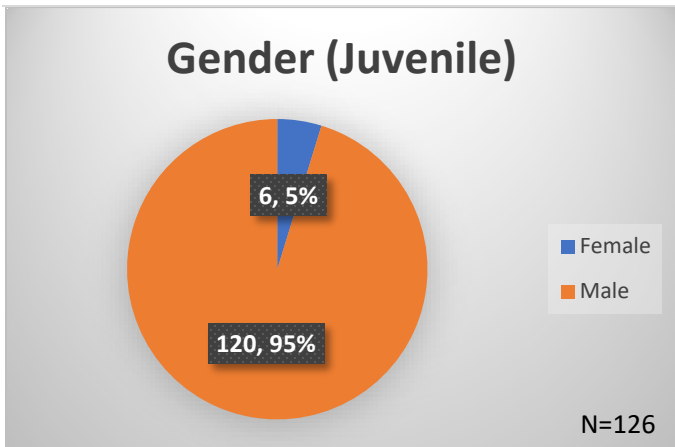

Daily Data Dashboard – April 27, 2026
Demographics for JTDC Population
Monday Morning Midnight Count
Shelter Care Midnight Count: 6

Data sources: cFive Supervisor – Court Involved Population and RMIS – JTDC Population
 This data reflects the most accurate information available at the time the datasets were generated. Please note that all reports and data provided are subject to a margin of error of 5% or less