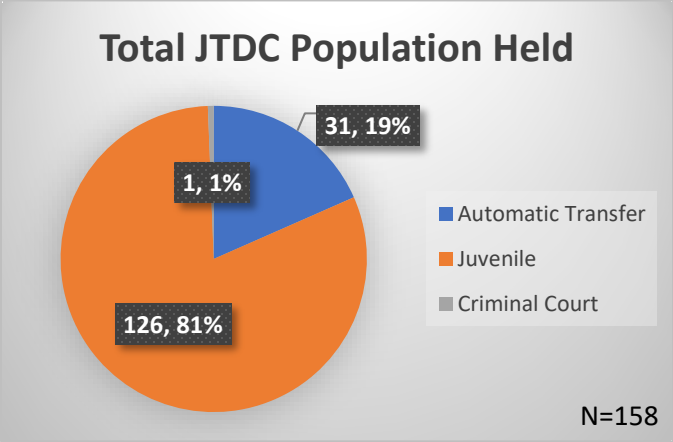

Daily Data Dashboard – April 27, 2026
Demographics for JTDC Population
Monday Morning Midnight Count
Shelter Care Midnight Count: 6

Data sources: cFive Supervisor – Court Involved Population and RMIS – JTDC Population
 This data reflects the most accurate information available at the time the datasets were generated. Please note that all reports and data provided are subject to a margin of error of 5% or less