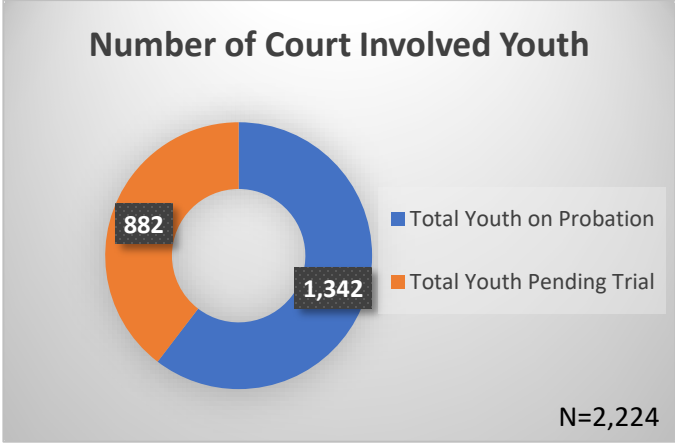

Daily Data Dashboard – April 27, 2026
Demographics for JTDC Population
Monday Morning Midnight Count
Shelter Care Midnight Count: 6

Data sources: cFive Supervisor – Court Involved Population and RMIS – JTDC Population
 This data reflects the most accurate information available at the time the datasets were generated. Please note that all reports and data provided are subject to a margin of error of 5% or less