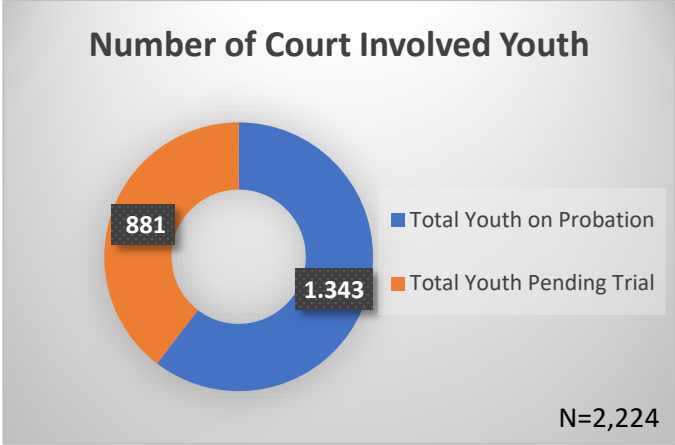

Daily Data Dashboard – April 24, 2026
Demographics for JTDC Population
Friday Morning Midnight Count
Shelter Care Midnight Count: 6

Data sources: cFive Supervisor – Court Involved Population and RMIS – JTDC Population
 This data reflects the most accurate information available at the time the datasets were generated. Please note that all reports and data provided are subject to a margin of error of 5% or less