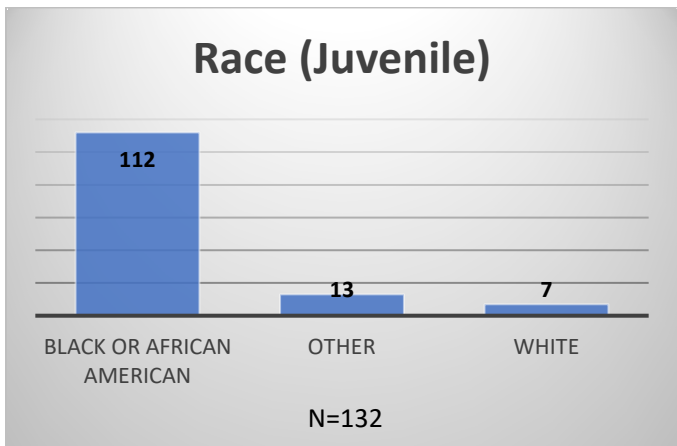

Daily Data Dashboard – April 24, 2026
Demographics for JTDC Population
Friday Morning Midnight Count
Shelter Care Midnight Count: 6

Data sources: cFive Supervisor – Court Involved Population and RMIS – JTDC Population
 This data reflects the most accurate information available at the time the datasets were generated. Please note that all reports and data provided are subject to a margin of error of 5% or less