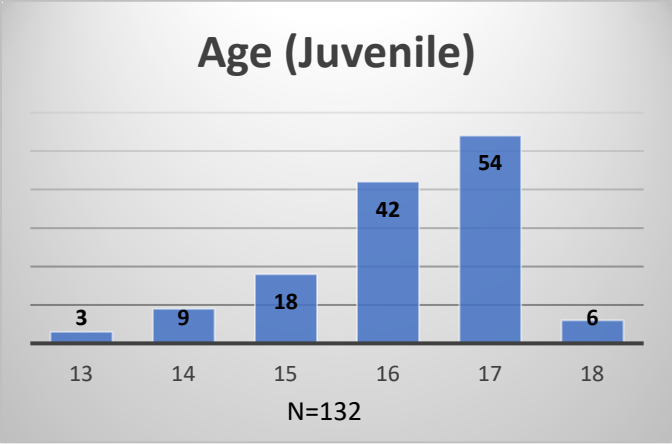

Daily Data Dashboard – April 24, 2026
Demographics for JTDC Population
Friday Morning Midnight Count
Shelter Care Midnight Count: 6

Data sources: cFive Supervisor – Court Involved Population and RMIS – JTDC Population
 This data reflects the most accurate information available at the time the datasets were generated. Please note that all reports and data provided are subject to a margin of error of 5% or less