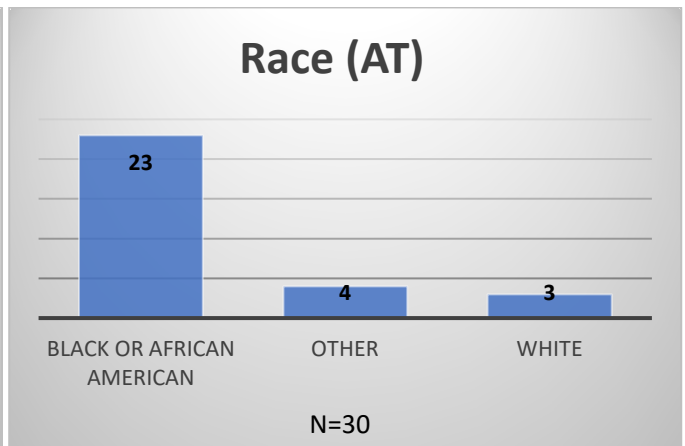

Daily Data Dashboard – April 24, 2026
Demographics for JTDC Population
Friday Morning Midnight Count
Shelter Care Midnight Count: 6

Data sources: cFive Supervisor – Court Involved Population and RMIS – JTDC Population
 This data reflects the most accurate information available at the time the datasets were generated. Please note that all reports and data provided are subject to a margin of error of 5% or less