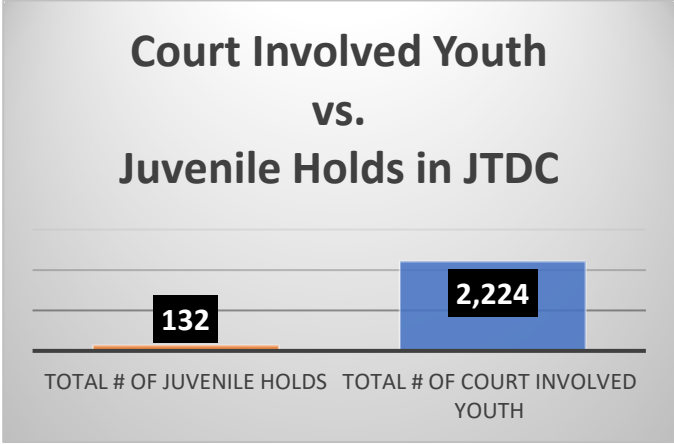

Daily Data Dashboard – April 24, 2026
Demographics for JTDC Population
Friday Morning Midnight Count
Shelter Care Midnight Count: 6

Data sources: cFive Supervisor – Court Involved Population and RMIS – JTDC Population
 This data reflects the most accurate information available at the time the datasets were generated. Please note that all reports and data provided are subject to a margin of error of 5% or less