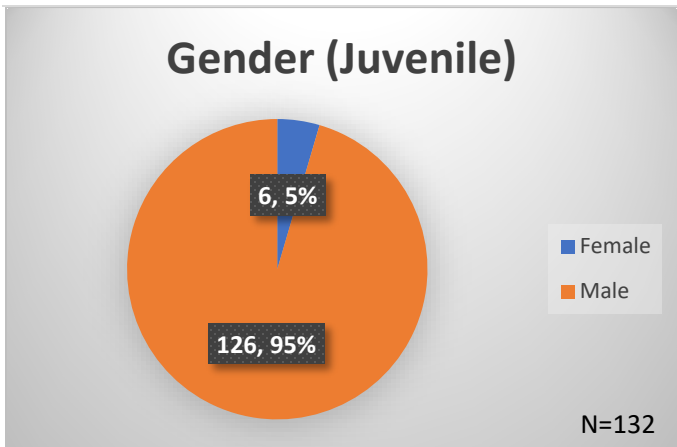

Daily Data Dashboard – April 24, 2026
Demographics for JTDC Population
Friday Morning Midnight Count
Shelter Care Midnight Count: 6

Data sources: cFive Supervisor – Court Involved Population and RMIS – JTDC Population
 This data reflects the most accurate information available at the time the datasets were generated. Please note that all reports and data provided are subject to a margin of error of 5% or less