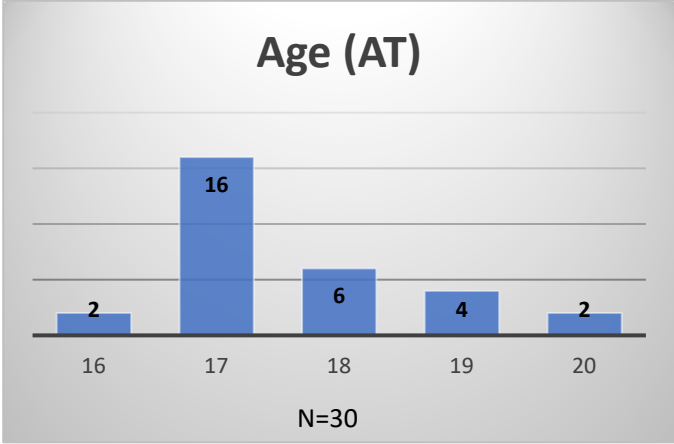

Daily Data Dashboard – April 24, 2026
Demographics for JTDC Population
Friday Morning Midnight Count
Shelter Care Midnight Count: 6

Data sources: cFive Supervisor – Court Involved Population and RMIS – JTDC Population
 This data reflects the most accurate information available at the time the datasets were generated. Please note that all reports and data provided are subject to a margin of error of 5% or less