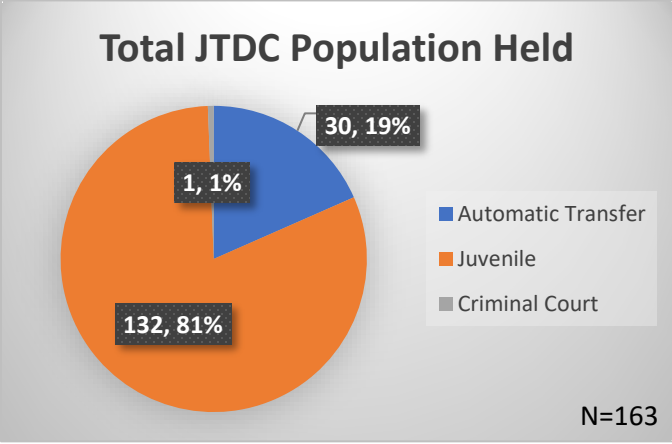

Daily Data Dashboard – April 24, 2026
Demographics for JTDC Population
Friday Morning Midnight Count
Shelter Care Midnight Count: 6

Data sources: cFive Supervisor – Court Involved Population and RMIS – JTDC Population
 This data reflects the most accurate information available at the time the datasets were generated. Please note that all reports and data provided are subject to a margin of error of 5% or less