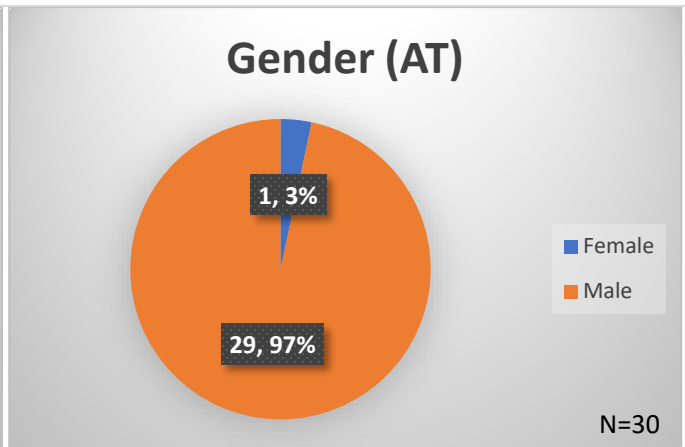

Daily Data Dashboard – April 24, 2026
Demographics for JTDC Population
Friday Morning Midnight Count
Shelter Care Midnight Count: 6

Data sources: cFive Supervisor – Court Involved Population and RMIS – JTDC Population
 This data reflects the most accurate information available at the time the datasets were generated. Please note that all reports and data provided are subject to a margin of error of 5% or less