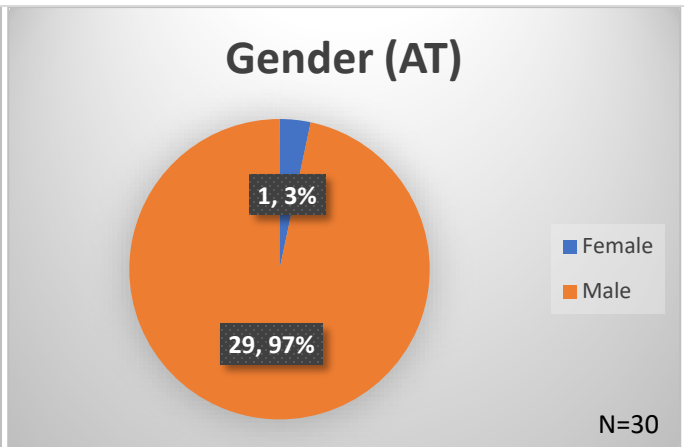

Daily Data Dashboard – April 23, 2026
Demographics for JTDC Population
Thursday Morning Midnight Count
Shelter Care Midnight Count: 5

Data sources: cFive Supervisor – Court Involved Population and RMIS – JTDC Population
 This data reflects the most accurate information available at the time the datasets were generated. Please note that all reports and data provided are subject to a margin of error of 5% or less