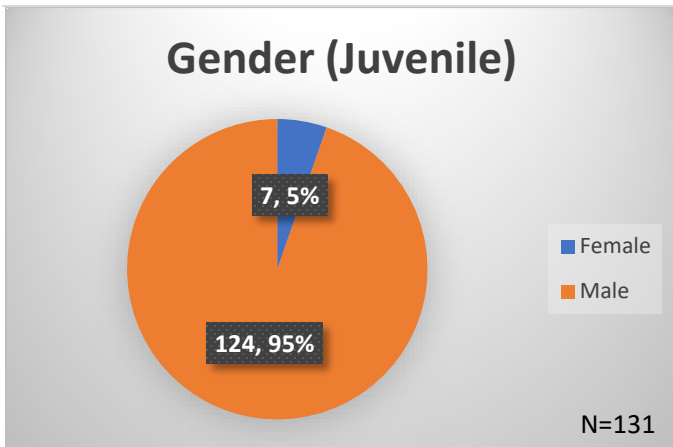

Daily Data Dashboard – April 23, 2026
Demographics for JTDC Population
Thursday Morning Midnight Count
Shelter Care Midnight Count: 5

Data sources: cFive Supervisor – Court Involved Population and RMIS – JTDC Population
 This data reflects the most accurate information available at the time the datasets were generated. Please note that all reports and data provided are subject to a margin of error of 5% or less