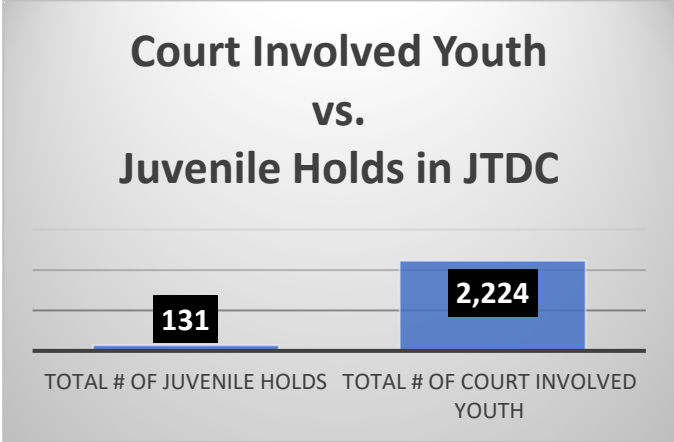

Daily Data Dashboard – April 23, 2026
Demographics for JTDC Population
Thursday Morning Midnight Count
Shelter Care Midnight Count: 5

Data sources: cFive Supervisor – Court Involved Population and RMIS – JTDC Population
 This data reflects the most accurate information available at the time the datasets were generated. Please note that all reports and data provided are subject to a margin of error of 5% or less