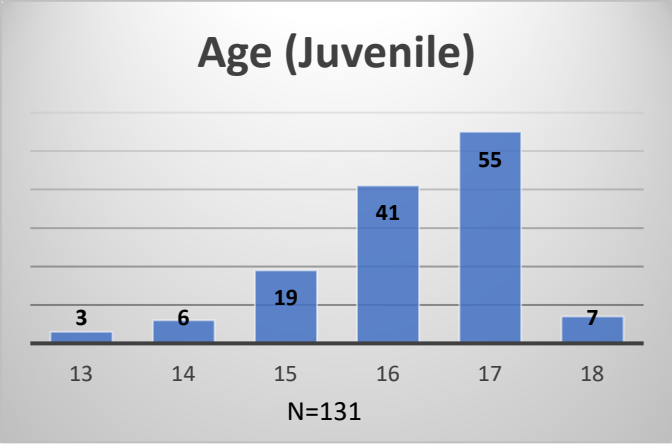

Daily Data Dashboard – April 23, 2026
Demographics for JTDC Population
Thursday Morning Midnight Count
Shelter Care Midnight Count: 5

Data sources: cFive Supervisor – Court Involved Population and RMIS – JTDC Population
 This data reflects the most accurate information available at the time the datasets were generated. Please note that all reports and data provided are subject to a margin of error of 5% or less