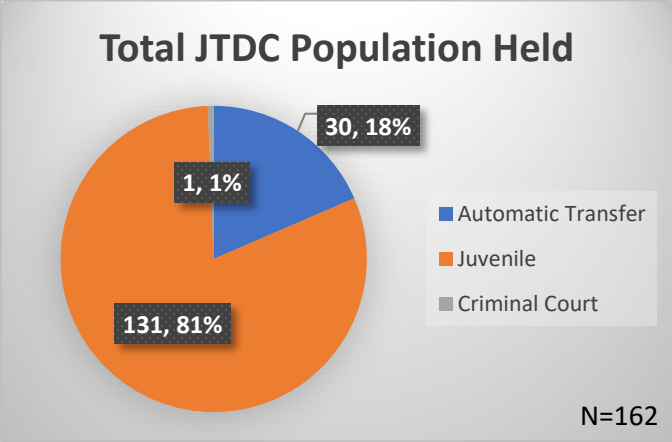

Daily Data Dashboard – April 23, 2026
Demographics for JTDC Population
Thursday Morning Midnight Count
Shelter Care Midnight Count: 5

Data sources: cFive Supervisor – Court Involved Population and RMIS – JTDC Population
 This data reflects the most accurate information available at the time the datasets were generated. Please note that all reports and data provided are subject to a margin of error of 5% or less