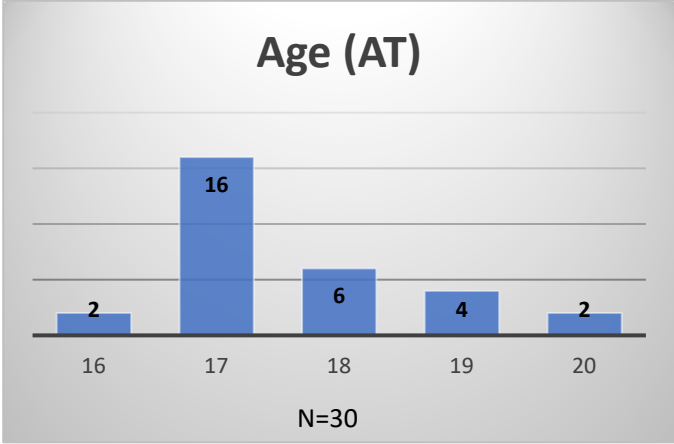

Daily Data Dashboard – April 23, 2026
Demographics for JTDC Population
Thursday Morning Midnight Count
Shelter Care Midnight Count: 5

Data sources: cFive Supervisor – Court Involved Population and RMIS – JTDC Population
 This data reflects the most accurate information available at the time the datasets were generated. Please note that all reports and data provided are subject to a margin of error of 5% or less