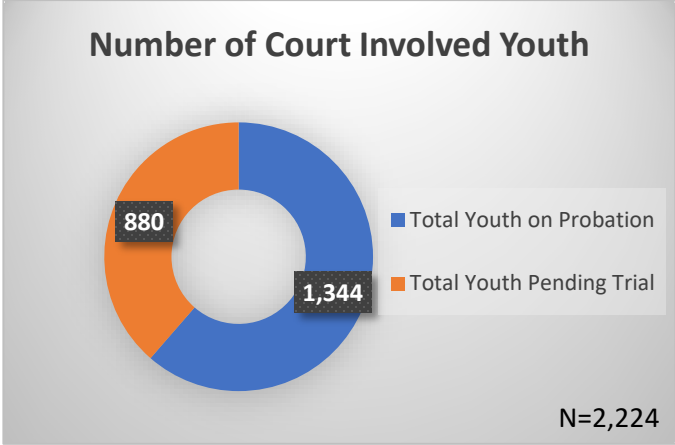

Daily Data Dashboard – April 23, 2026
Demographics for JTDC Population
Thursday Morning Midnight Count
Shelter Care Midnight Count: 5

Data sources: cFive Supervisor – Court Involved Population and RMIS – JTDC Population
 This data reflects the most accurate information available at the time the datasets were generated. Please note that all reports and data provided are subject to a margin of error of 5% or less