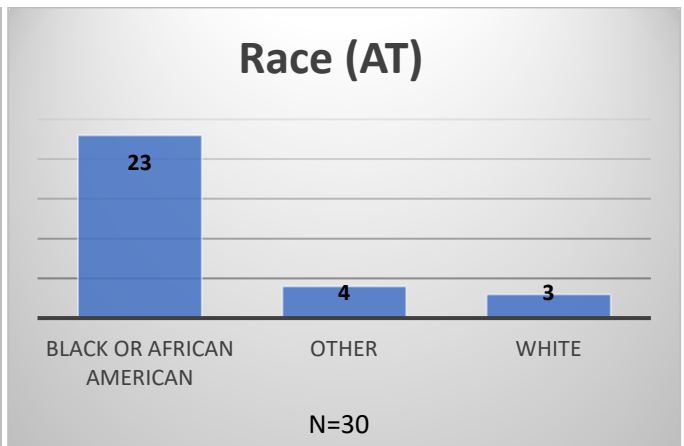

Daily Data Dashboard – April 23, 2026
Demographics for JTDC Population
Thursday Morning Midnight Count
Shelter Care Midnight Count: 5

Data sources: cFive Supervisor – Court Involved Population and RMIS – JTDC Population
 This data reflects the most accurate information available at the time the datasets were generated. Please note that all reports and data provided are subject to a margin of error of 5% or less