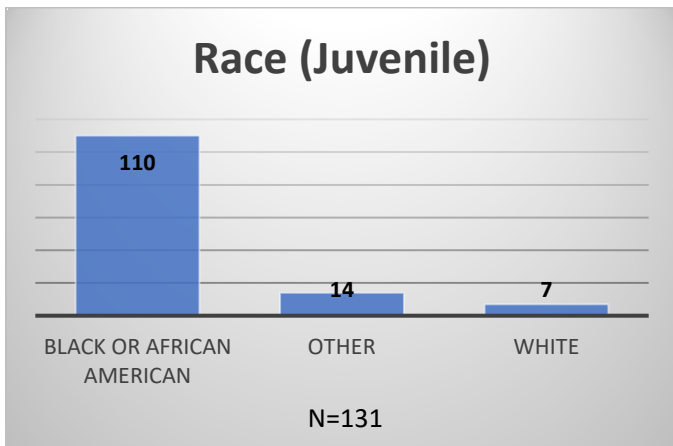

Daily Data Dashboard – April 23, 2026
Demographics for JTDC Population
Thursday Morning Midnight Count
Shelter Care Midnight Count: 5

Data sources: cFive Supervisor – Court Involved Population and RMIS – JTDC Population
 This data reflects the most accurate information available at the time the datasets were generated. Please note that all reports and data provided are subject to a margin of error of 5% or less