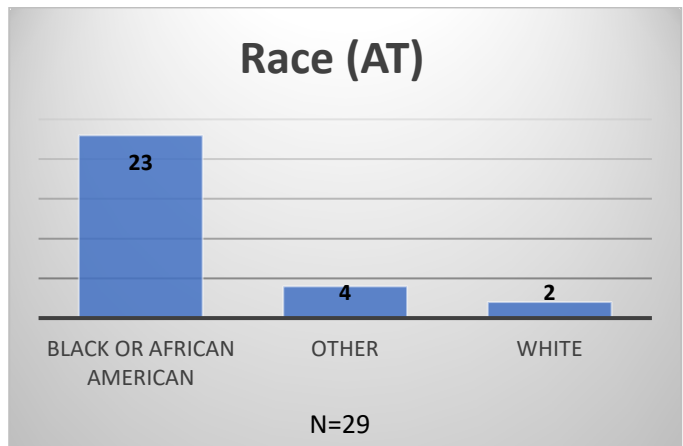

Daily Data Dashboard – April 21, 2026
Demographics for JTDC Population
Tuesday Morning Midnight Count
Shelter Care Midnight Count: 5

Data sources: cFive Supervisor – Court Involved Population and RMIS – JTDC Population
 This data reflects the most accurate information available at the time the datasets were generated. Please note that all reports and data provided are subject to a margin of error of 5% or less