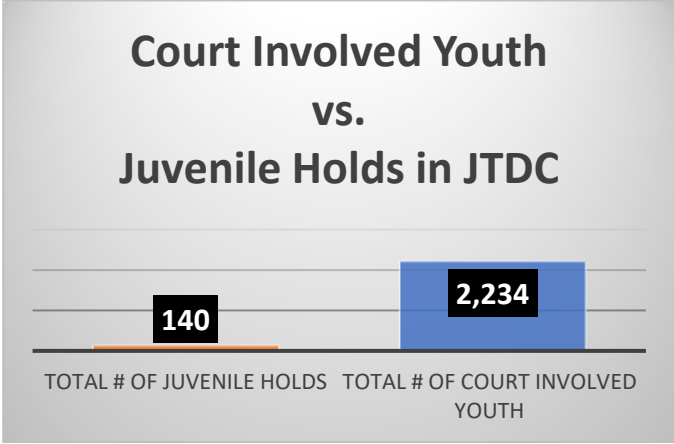

Daily Data Dashboard – April 21, 2026
Demographics for JTDC Population
Tuesday Morning Midnight Count
Shelter Care Midnight Count: 5

Data sources: cFive Supervisor – Court Involved Population and RMIS – JTDC Population
 This data reflects the most accurate information available at the time the datasets were generated. Please note that all reports and data provided are subject to a margin of error of 5% or less