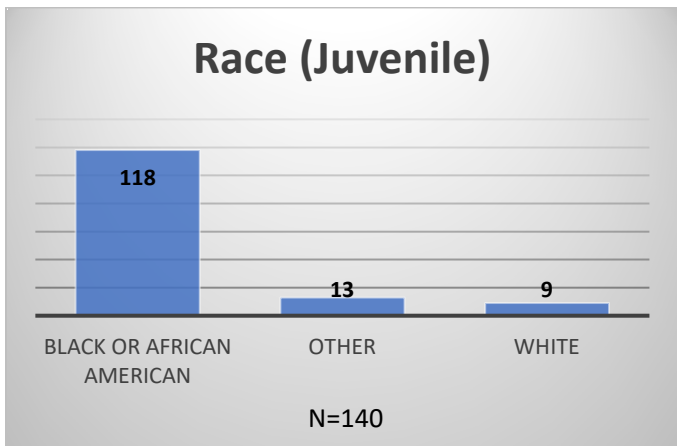

Daily Data Dashboard – April 21, 2026
Demographics for JTDC Population
Tuesday Morning Midnight Count
Shelter Care Midnight Count: 5

Data sources: cFive Supervisor – Court Involved Population and RMIS – JTDC Population
 This data reflects the most accurate information available at the time the datasets were generated. Please note that all reports and data provided are subject to a margin of error of 5% or less