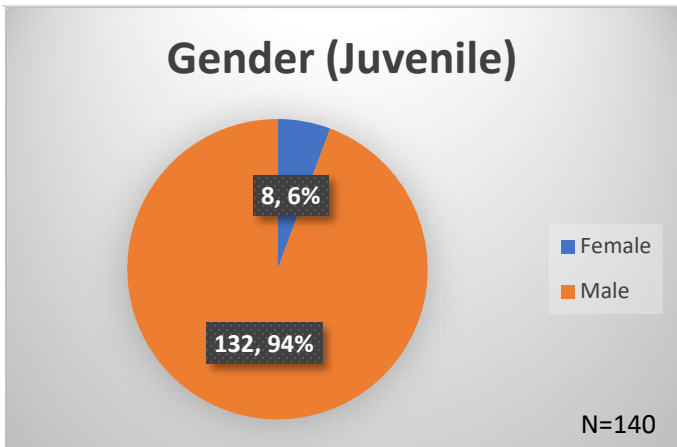

Daily Data Dashboard – April 21, 2026
Demographics for JTDC Population
Tuesday Morning Midnight Count
Shelter Care Midnight Count: 5

Data sources: cFive Supervisor – Court Involved Population and RMIS – JTDC Population
 This data reflects the most accurate information available at the time the datasets were generated. Please note that all reports and data provided are subject to a margin of error of 5% or less