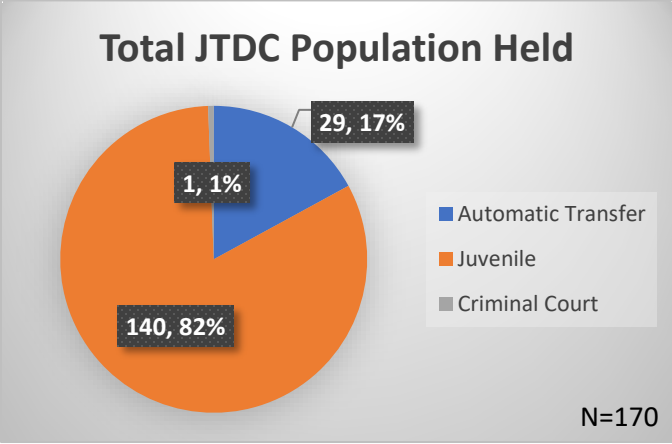

Daily Data Dashboard – April 21, 2026
Demographics for JTDC Population
Tuesday Morning Midnight Count
Shelter Care Midnight Count: 5

Data sources: cFive Supervisor – Court Involved Population and RMIS – JTDC Population
 This data reflects the most accurate information available at the time the datasets were generated. Please note that all reports and data provided are subject to a margin of error of 5% or less