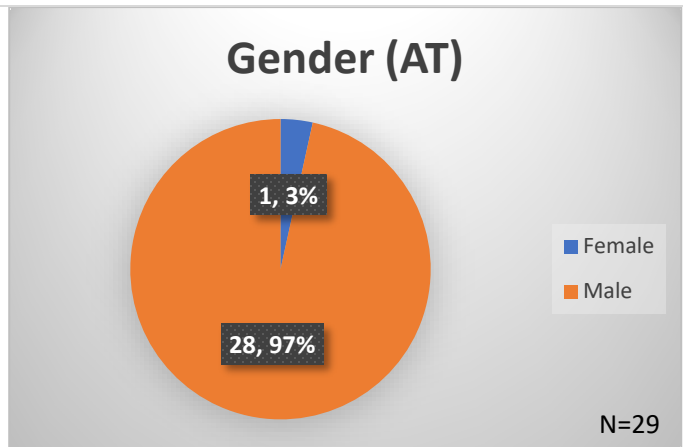

Daily Data Dashboard – April 21, 2026
Demographics for JTDC Population
Tuesday Morning Midnight Count
Shelter Care Midnight Count: 5

Data sources: cFive Supervisor – Court Involved Population and RMIS – JTDC Population
 This data reflects the most accurate information available at the time the datasets were generated. Please note that all reports and data provided are subject to a margin of error of 5% or less