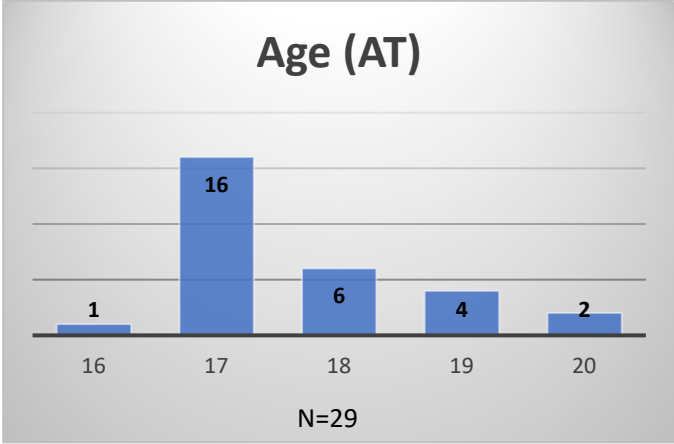

Daily Data Dashboard – April 21, 2026
Demographics for JTDC Population
Tuesday Morning Midnight Count
Shelter Care Midnight Count: 5

Data sources: cFive Supervisor – Court Involved Population and RMIS – JTDC Population
 This data reflects the most accurate information available at the time the datasets were generated. Please note that all reports and data provided are subject to a margin of error of 5% or less