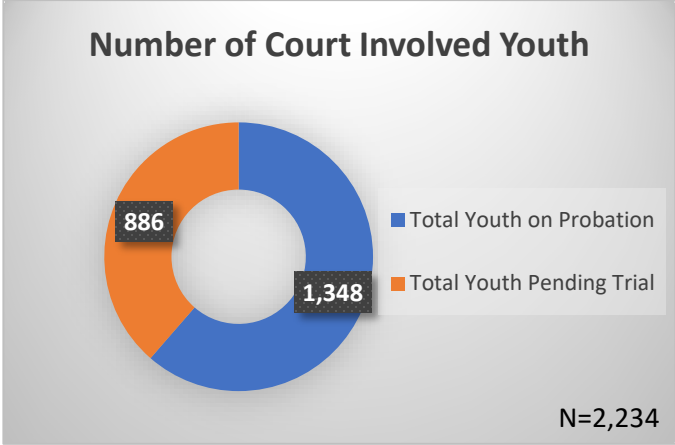

Daily Data Dashboard – April 21, 2026
Demographics for JTDC Population
Tuesday Morning Midnight Count
Shelter Care Midnight Count: 5

Data sources: cFive Supervisor – Court Involved Population and RMIS – JTDC Population
 This data reflects the most accurate information available at the time the datasets were generated. Please note that all reports and data provided are subject to a margin of error of 5% or less