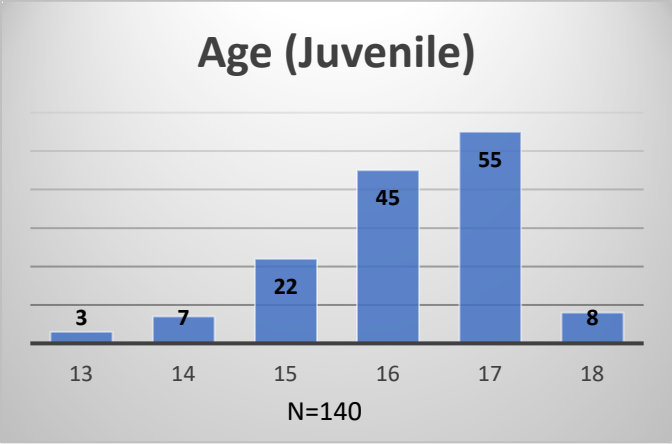

Daily Data Dashboard – April 21, 2026
Demographics for JTDC Population
Tuesday Morning Midnight Count
Shelter Care Midnight Count: 5

Data sources: cFive Supervisor – Court Involved Population and RMIS – JTDC Population
 This data reflects the most accurate information available at the time the datasets were generated. Please note that all reports and data provided are subject to a margin of error of 5% or less