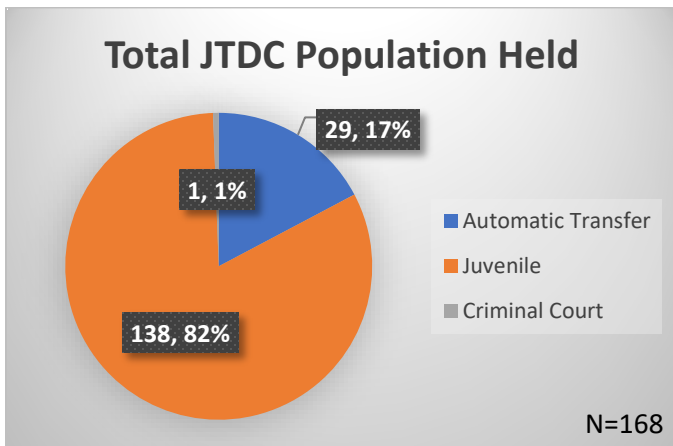

Daily Data Dashboard – April 20, 2026
Demographics for JTDC Population
Monday Morning Midnight Count
Shelter Care Midnight Count: 5

Data sources: cFive Supervisor – Court Involved Population and RMIS – JTDC Population
 This data reflects the most accurate information available at the time the datasets were generated. Please note that all reports and data provided are subject to a margin of error of 5% or less