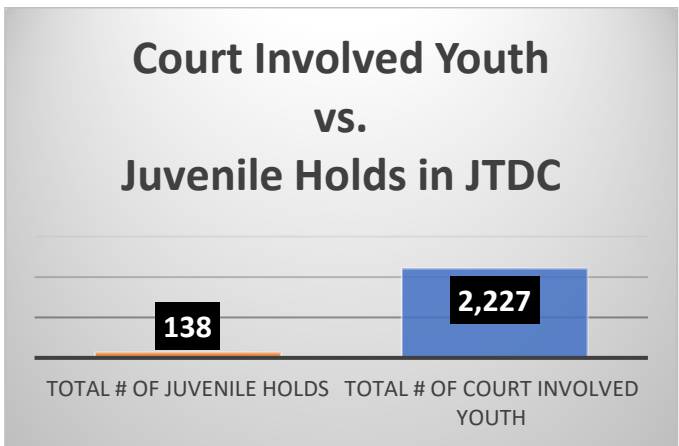

Daily Data Dashboard – April 20, 2026
Demographics for JTDC Population
Monday Morning Midnight Count
Shelter Care Midnight Count: 5

Data sources: cFive Supervisor – Court Involved Population and RMIS – JTDC Population
 This data reflects the most accurate information available at the time the datasets were generated. Please note that all reports and data provided are subject to a margin of error of 5% or less