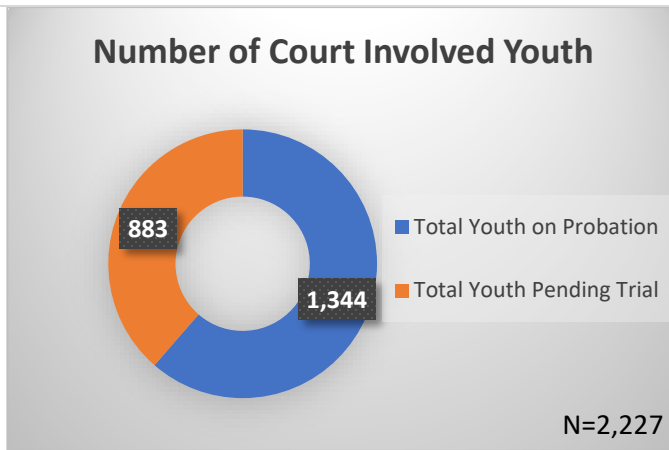

Daily Data Dashboard – April 20, 2026
Demographics for JTDC Population
Monday Morning Midnight Count
Shelter Care Midnight Count: 5

Data sources: cFive Supervisor – Court Involved Population and RMIS – JTDC Population
 This data reflects the most accurate information available at the time the datasets were generated. Please note that all reports and data provided are subject to a margin of error of 5% or less