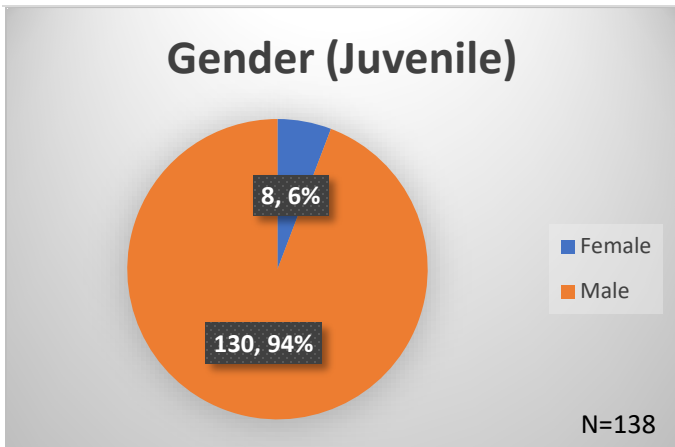

Daily Data Dashboard – April 20, 2026
Demographics for JTDC Population
Monday Morning Midnight Count
Shelter Care Midnight Count: 5

Data sources: cFive Supervisor – Court Involved Population and RMIS – JTDC Population
 This data reflects the most accurate information available at the time the datasets were generated. Please note that all reports and data provided are subject to a margin of error of 5% or less