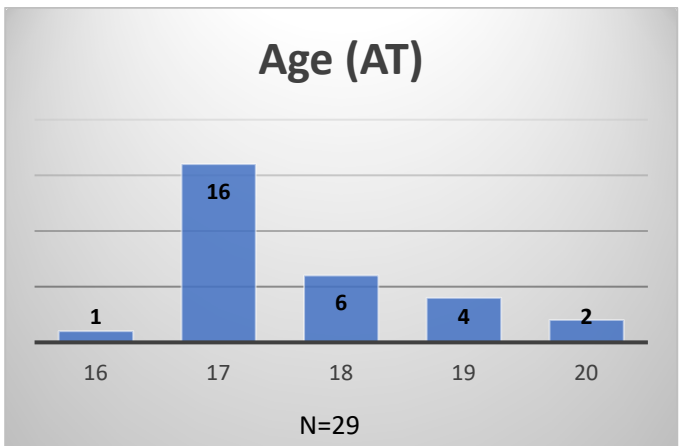

Daily Data Dashboard – April 20, 2026
Demographics for JTDC Population
Monday Morning Midnight Count
Shelter Care Midnight Count: 5

Data sources: cFive Supervisor – Court Involved Population and RMIS – JTDC Population
 This data reflects the most accurate information available at the time the datasets were generated. Please note that all reports and data provided are subject to a margin of error of 5% or less