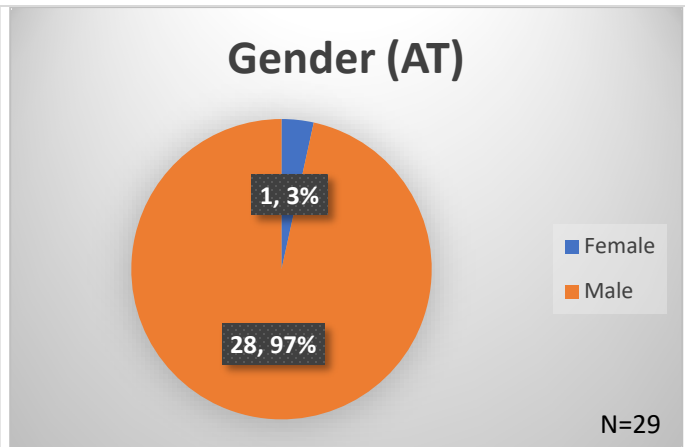

Daily Data Dashboard – April 20, 2026
Demographics for JTDC Population
Monday Morning Midnight Count
Shelter Care Midnight Count: 5

Data sources: cFive Supervisor – Court Involved Population and RMIS – JTDC Population
 This data reflects the most accurate information available at the time the datasets were generated. Please note that all reports and data provided are subject to a margin of error of 5% or less