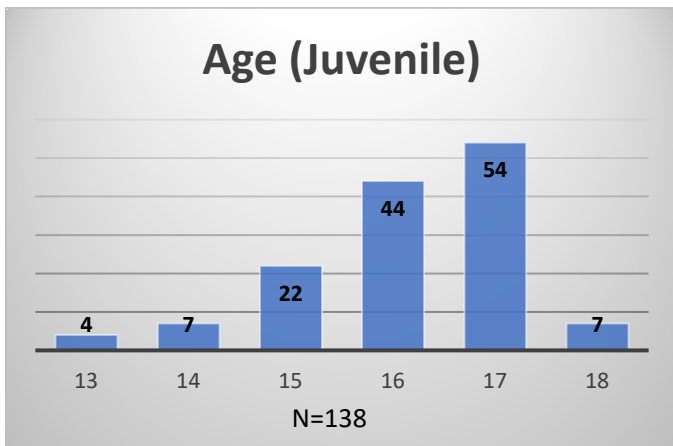

Daily Data Dashboard – April 20, 2026
Demographics for JTDC Population
Monday Morning Midnight Count
Shelter Care Midnight Count: 5

Data sources: cFive Supervisor – Court Involved Population and RMIS – JTDC Population
 This data reflects the most accurate information available at the time the datasets were generated. Please note that all reports and data provided are subject to a margin of error of 5% or less