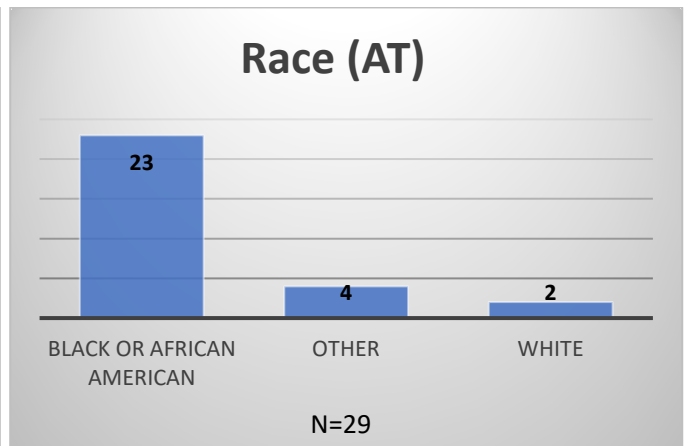

Daily Data Dashboard – April 20, 2026
Demographics for JTDC Population
Monday Morning Midnight Count
Shelter Care Midnight Count: 5

Data sources: cFive Supervisor – Court Involved Population and RMIS – JTDC Population
 This data reflects the most accurate information available at the time the datasets were generated. Please note that all reports and data provided are subject to a margin of error of 5% or less