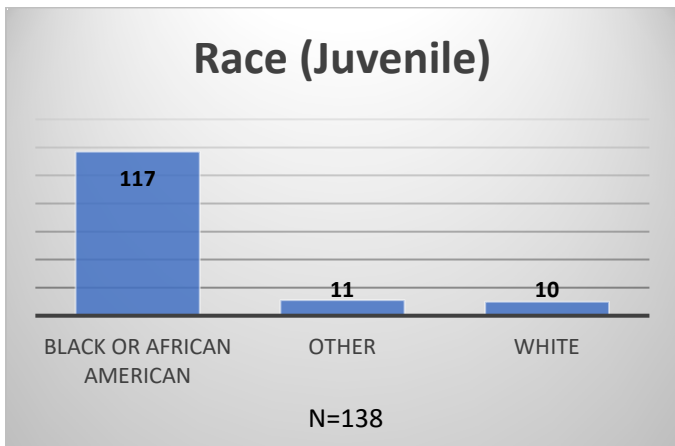

Daily Data Dashboard – April 20, 2026
Demographics for JTDC Population
Monday Morning Midnight Count
Shelter Care Midnight Count: 5

Data sources: cFive Supervisor – Court Involved Population and RMIS – JTDC Population
 This data reflects the most accurate information available at the time the datasets were generated. Please note that all reports and data provided are subject to a margin of error of 5% or less