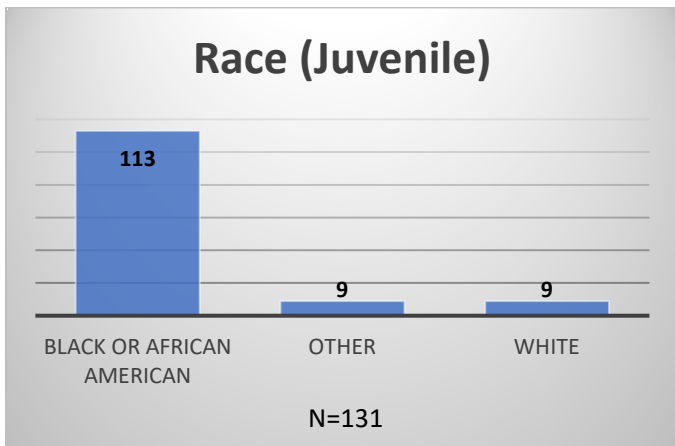

Daily Data Dashboard – April 16, 2026
Demographics for JTDC Population
Thursday Morning Midnight Count
Shelter Care Midnight Count: 5

Data sources: cFive Supervisor – Court Involved Population and RMIS – JTDC Population
 This data reflects the most accurate information available at the time the datasets were generated. Please note that all reports and data provided are subject to a margin of error of 5% or less