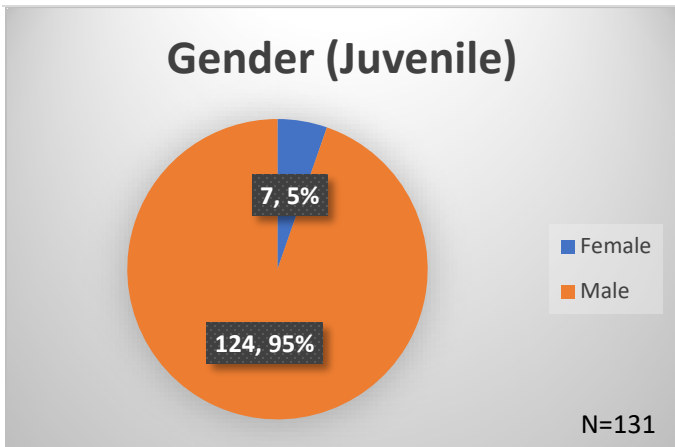

Daily Data Dashboard – April 16, 2026
Demographics for JTDC Population
Thursday Morning Midnight Count
Shelter Care Midnight Count: 5

Data sources: cFive Supervisor – Court Involved Population and RMIS – JTDC Population
 This data reflects the most accurate information available at the time the datasets were generated. Please note that all reports and data provided are subject to a margin of error of 5% or less