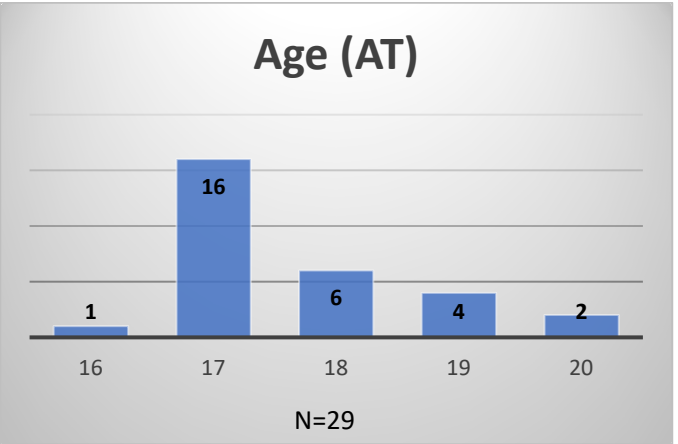

Daily Data Dashboard – April 16, 2026
Demographics for JTDC Population
Thursday Morning Midnight Count
Shelter Care Midnight Count: 5

Data sources: cFive Supervisor – Court Involved Population and RMIS – JTDC Population
 This data reflects the most accurate information available at the time the datasets were generated. Please note that all reports and data provided are subject to a margin of error of 5% or less