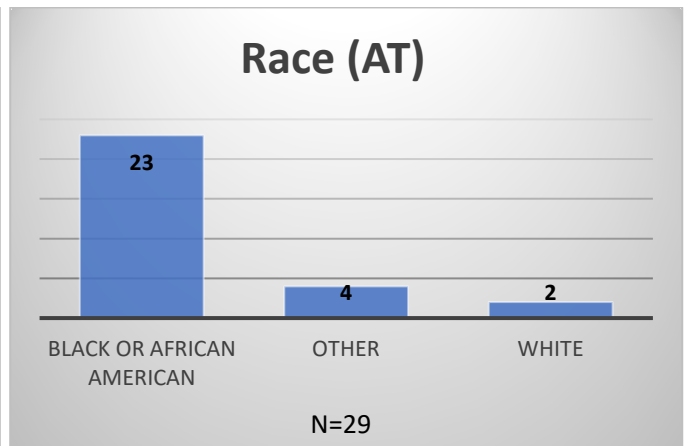

Daily Data Dashboard – April 16, 2026
Demographics for JTDC Population
Thursday Morning Midnight Count
Shelter Care Midnight Count: 5

Data sources: cFive Supervisor – Court Involved Population and RMIS – JTDC Population
 This data reflects the most accurate information available at the time the datasets were generated. Please note that all reports and data provided are subject to a margin of error of 5% or less