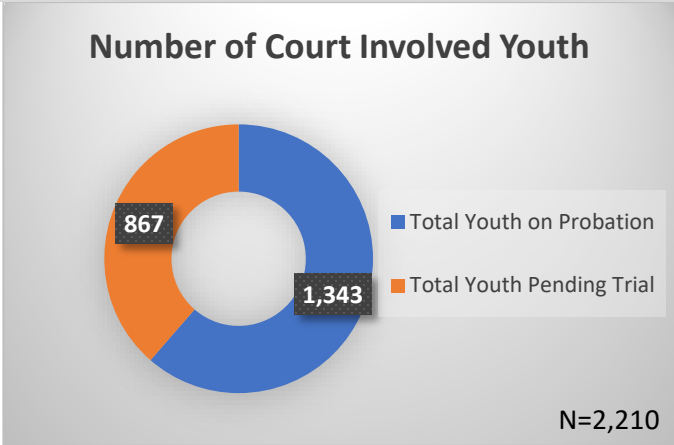

Daily Data Dashboard – April 16, 2026
Demographics for JTDC Population
Thursday Morning Midnight Count
Shelter Care Midnight Count: 5

Data sources: cFive Supervisor – Court Involved Population and RMIS – JTDC Population
 This data reflects the most accurate information available at the time the datasets were generated. Please note that all reports and data provided are subject to a margin of error of 5% or less