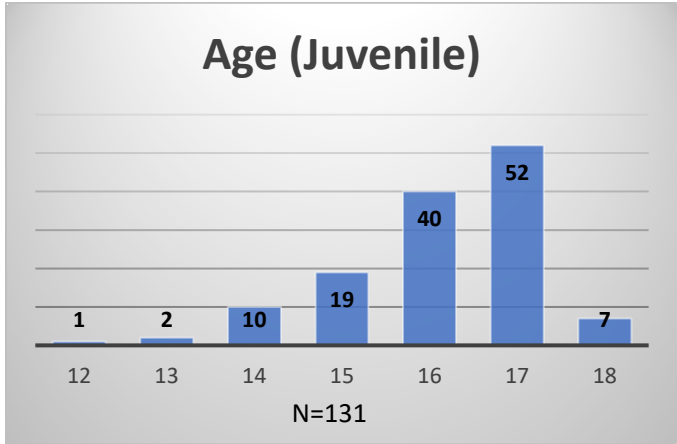

Daily Data Dashboard – April 16, 2026
Demographics for JTDC Population
Thursday Morning Midnight Count
Shelter Care Midnight Count: 5

Data sources: cFive Supervisor – Court Involved Population and RMIS – JTDC Population
 This data reflects the most accurate information available at the time the datasets were generated. Please note that all reports and data provided are subject to a margin of error of 5% or less