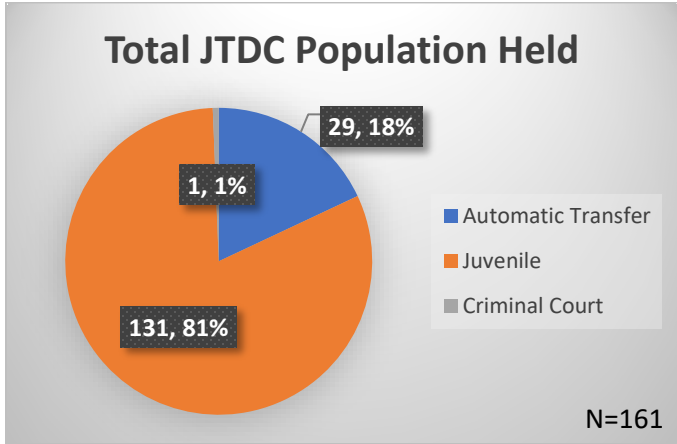

Daily Data Dashboard – April 16, 2026
Demographics for JTDC Population
Thursday Morning Midnight Count
Shelter Care Midnight Count: 5

Data sources: cFive Supervisor – Court Involved Population and RMIS – JTDC Population
 This data reflects the most accurate information available at the time the datasets were generated. Please note that all reports and data provided are subject to a margin of error of 5% or less