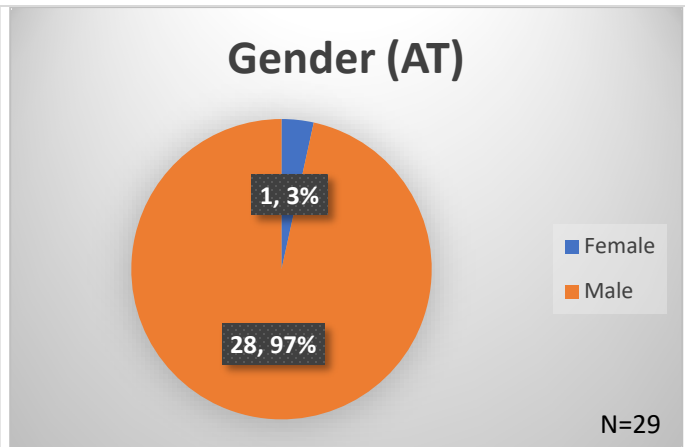

Daily Data Dashboard – April 16, 2026
Demographics for JTDC Population
Thursday Morning Midnight Count
Shelter Care Midnight Count: 5

Data sources: cFive Supervisor – Court Involved Population and RMIS – JTDC Population
 This data reflects the most accurate information available at the time the datasets were generated. Please note that all reports and data provided are subject to a margin of error of 5% or less