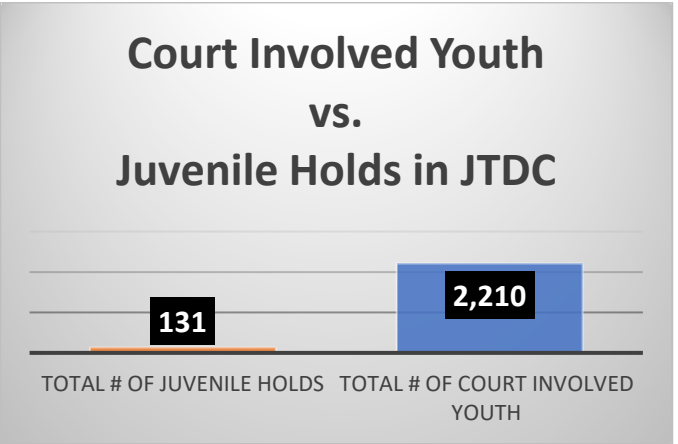

Daily Data Dashboard – April 16, 2026
Demographics for JTDC Population
Thursday Morning Midnight Count
Shelter Care Midnight Count: 5

Data sources: cFive Supervisor – Court Involved Population and RMIS – JTDC Population
 This data reflects the most accurate information available at the time the datasets were generated. Please note that all reports and data provided are subject to a margin of error of 5% or less