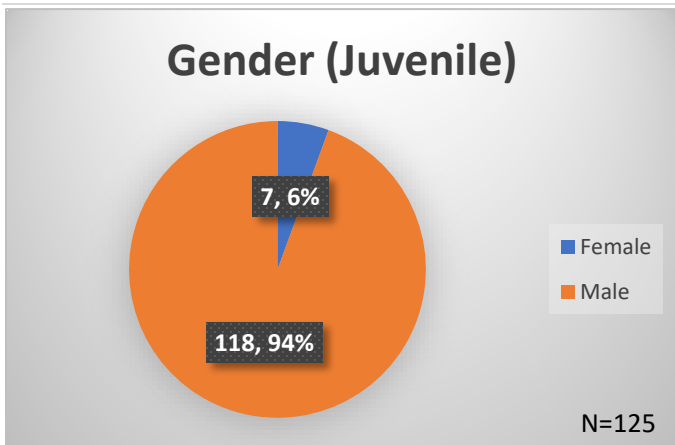

Daily Data Dashboard – April 15, 2026
Demographics for JTDC Population
Wednesday Morning Midnight Count
Shelter Care Midnight Count: 5

Data sources: cFive Supervisor – Court Involved Population and RMIS – JTDC Population
 This data reflects the most accurate information available at the time the datasets were generated. Please note that all reports and data provided are subject to a margin of error of 5% or less