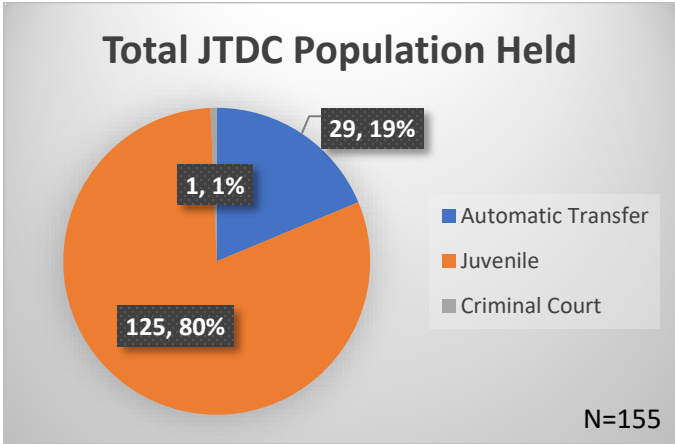

Daily Data Dashboard – April 15, 2026
Demographics for JTDC Population
Wednesday Morning Midnight Count
Shelter Care Midnight Count: 5

Data sources: cFive Supervisor – Court Involved Population and RMIS – JTDC Population
 This data reflects the most accurate information available at the time the datasets were generated. Please note that all reports and data provided are subject to a margin of error of 5% or less