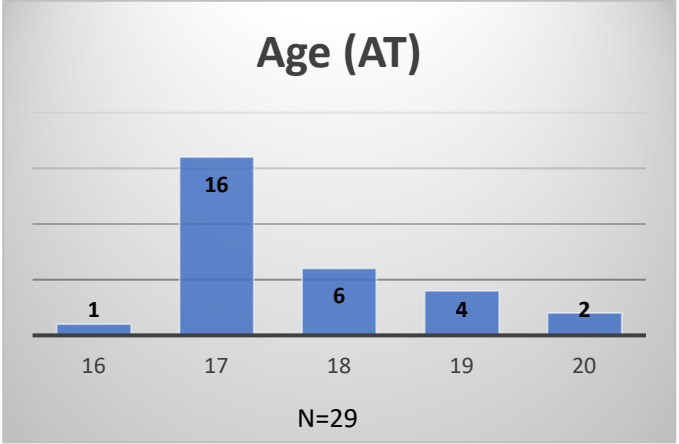

Daily Data Dashboard – April 15, 2026
Demographics for JTDC Population
Wednesday Morning Midnight Count
Shelter Care Midnight Count: 5

Data sources: cFive Supervisor – Court Involved Population and RMIS – JTDC Population
 This data reflects the most accurate information available at the time the datasets were generated. Please note that all reports and data provided are subject to a margin of error of 5% or less