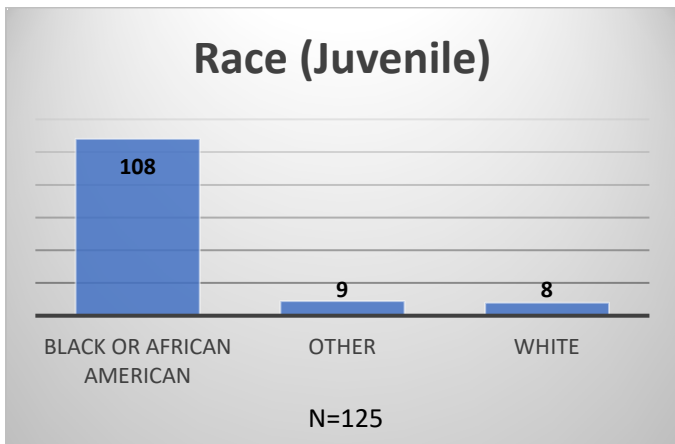

Daily Data Dashboard – April 15, 2026
Demographics for JTDC Population
Wednesday Morning Midnight Count
Shelter Care Midnight Count: 5

Data sources: cFive Supervisor – Court Involved Population and RMIS – JTDC Population
 This data reflects the most accurate information available at the time the datasets were generated. Please note that all reports and data provided are subject to a margin of error of 5% or less