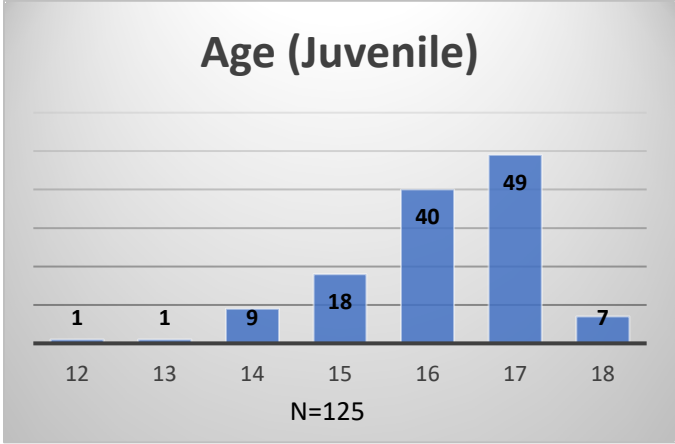

Daily Data Dashboard – April 15, 2026
Demographics for JTDC Population
Wednesday Morning Midnight Count
Shelter Care Midnight Count: 5

Data sources: cFive Supervisor – Court Involved Population and RMIS – JTDC Population
 This data reflects the most accurate information available at the time the datasets were generated. Please note that all reports and data provided are subject to a margin of error of 5% or less