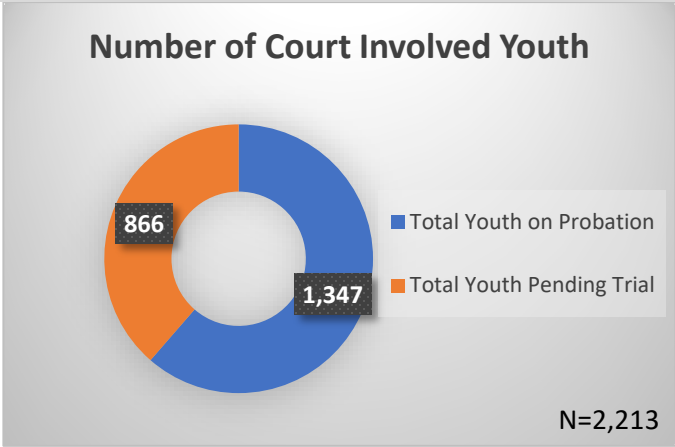

Daily Data Dashboard – April 15, 2026
Demographics for JTDC Population
Wednesday Morning Midnight Count
Shelter Care Midnight Count: 5

Data sources: cFive Supervisor – Court Involved Population and RMIS – JTDC Population
 This data reflects the most accurate information available at the time the datasets were generated. Please note that all reports and data provided are subject to a margin of error of 5% or less