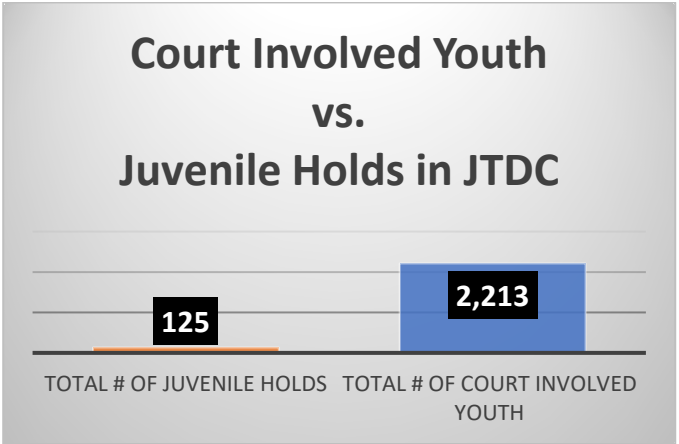

Daily Data Dashboard – April 15, 2026
Demographics for JTDC Population
Wednesday Morning Midnight Count
Shelter Care Midnight Count: 5

Data sources: cFive Supervisor – Court Involved Population and RMIS – JTDC Population
 This data reflects the most accurate information available at the time the datasets were generated. Please note that all reports and data provided are subject to a margin of error of 5% or less