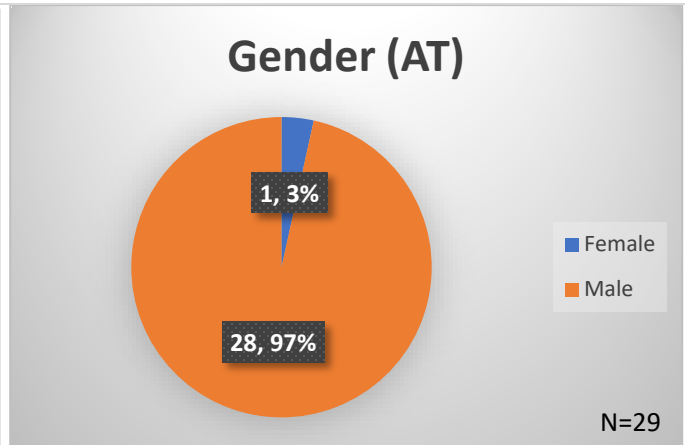

Daily Data Dashboard – April 15, 2026
Demographics for JTDC Population
Wednesday Morning Midnight Count
Shelter Care Midnight Count: 5

Data sources: cFive Supervisor – Court Involved Population and RMIS – JTDC Population
 This data reflects the most accurate information available at the time the datasets were generated. Please note that all reports and data provided are subject to a margin of error of 5% or less