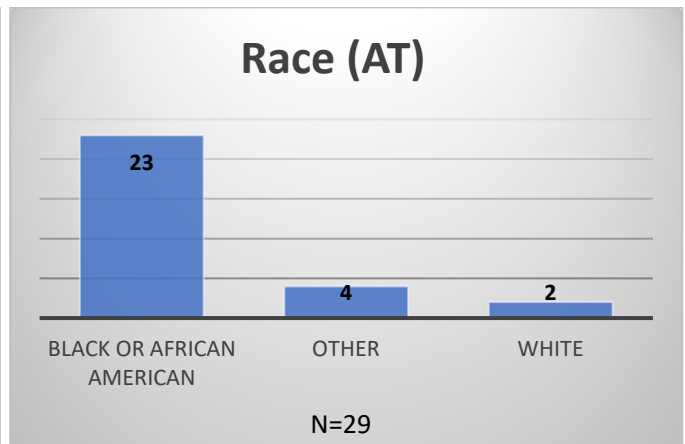

Daily Data Dashboard – April 15, 2026
Demographics for JTDC Population
Wednesday Morning Midnight Count
Shelter Care Midnight Count: 5

Data sources: cFive Supervisor – Court Involved Population and RMIS – JTDC Population
 This data reflects the most accurate information available at the time the datasets were generated. Please note that all reports and data provided are subject to a margin of error of 5% or less