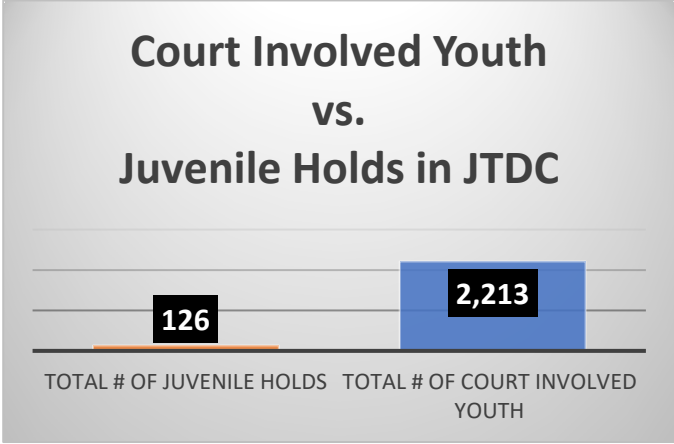

Daily Data Dashboard – April 14, 2026
Demographics for JTDC Population
Tuesday Morning Midnight Count
Shelter Care Midnight Count: 5

Data sources: cFive Supervisor – Court Involved Population and RMIS – JTDC Population
 This data reflects the most accurate information available at the time the datasets were generated. Please note that all reports and data provided are subject to a margin of error of 5% or less