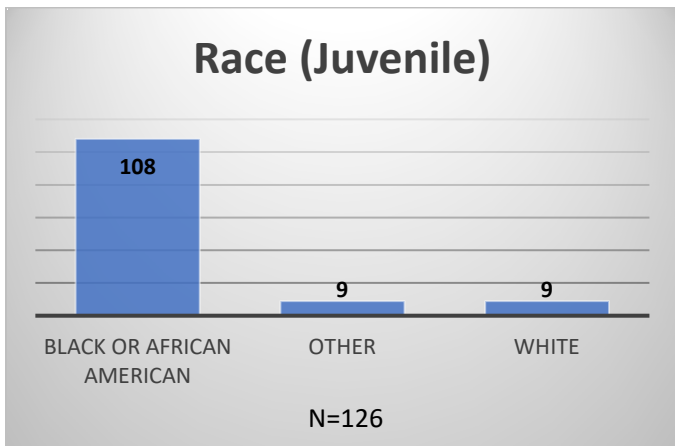

Daily Data Dashboard – April 14, 2026
Demographics for JTDC Population
Tuesday Morning Midnight Count
Shelter Care Midnight Count: 5

Data sources: cFive Supervisor – Court Involved Population and RMIS – JTDC Population
 This data reflects the most accurate information available at the time the datasets were generated. Please note that all reports and data provided are subject to a margin of error of 5% or less