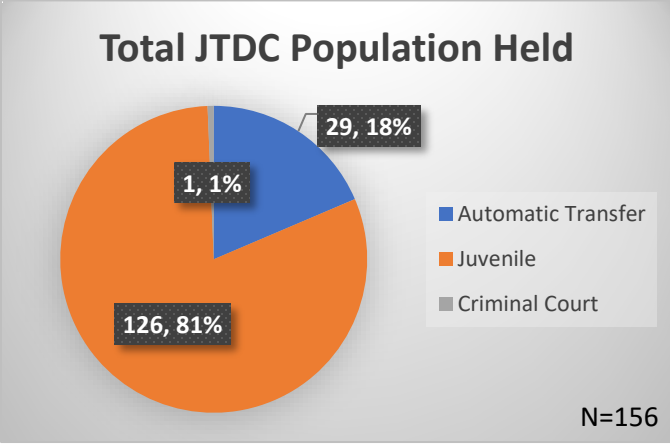

Daily Data Dashboard – April 14, 2026
Demographics for JTDC Population
Tuesday Morning Midnight Count
Shelter Care Midnight Count: 5

Data sources: cFive Supervisor – Court Involved Population and RMIS – JTDC Population
 This data reflects the most accurate information available at the time the datasets were generated. Please note that all reports and data provided are subject to a margin of error of 5% or less