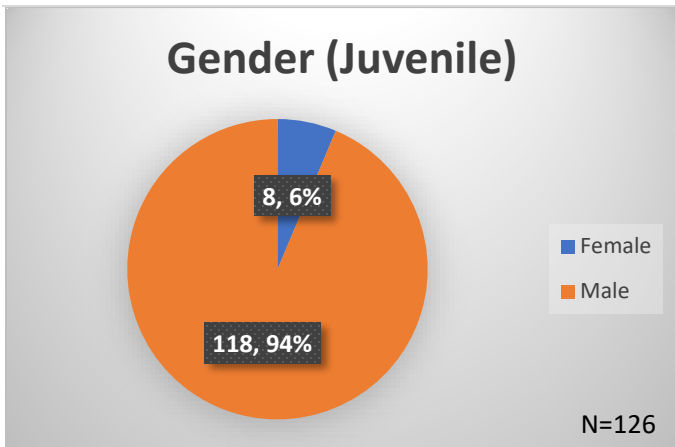

Daily Data Dashboard – April 14, 2026
Demographics for JTDC Population
Tuesday Morning Midnight Count
Shelter Care Midnight Count: 5

Data sources: cFive Supervisor – Court Involved Population and RMIS – JTDC Population
 This data reflects the most accurate information available at the time the datasets were generated. Please note that all reports and data provided are subject to a margin of error of 5% or less