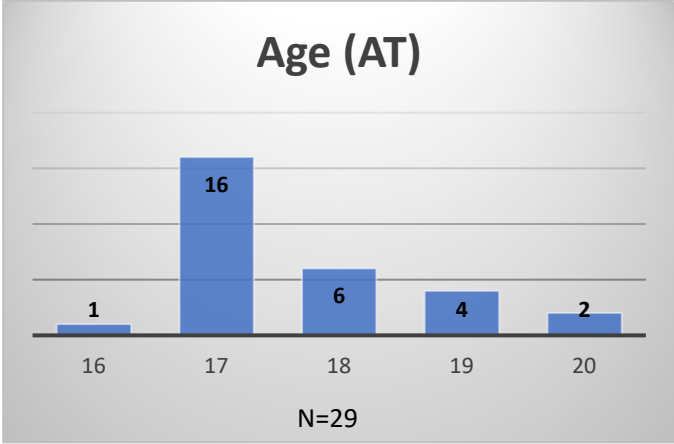

Daily Data Dashboard – April 14, 2026
Demographics for JTDC Population
Tuesday Morning Midnight Count
Shelter Care Midnight Count: 5

Data sources: cFive Supervisor – Court Involved Population and RMIS – JTDC Population
 This data reflects the most accurate information available at the time the datasets were generated. Please note that all reports and data provided are subject to a margin of error of 5% or less