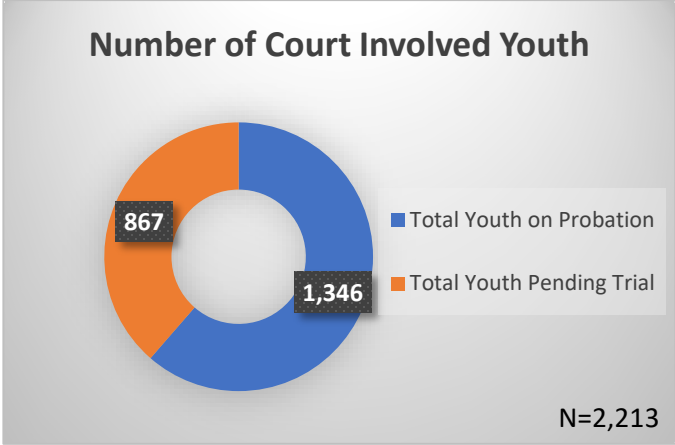

Daily Data Dashboard – April 14, 2026
Demographics for JTDC Population
Tuesday Morning Midnight Count
Shelter Care Midnight Count: 5

Data sources: cFive Supervisor – Court Involved Population and RMIS – JTDC Population
 This data reflects the most accurate information available at the time the datasets were generated. Please note that all reports and data provided are subject to a margin of error of 5% or less