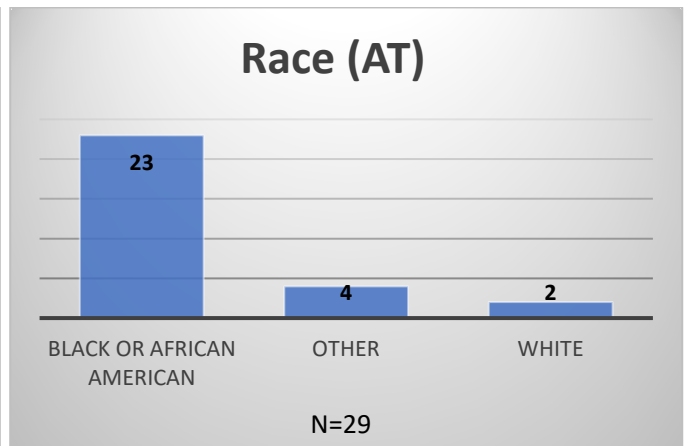

Daily Data Dashboard – April 14, 2026
Demographics for JTDC Population
Tuesday Morning Midnight Count
Shelter Care Midnight Count: 5

Data sources: cFive Supervisor – Court Involved Population and RMIS – JTDC Population
 This data reflects the most accurate information available at the time the datasets were generated. Please note that all reports and data provided are subject to a margin of error of 5% or less