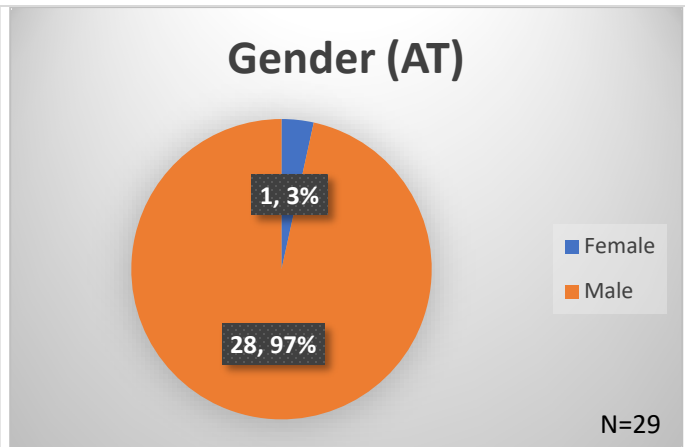

Daily Data Dashboard – April 14, 2026
Demographics for JTDC Population
Tuesday Morning Midnight Count
Shelter Care Midnight Count: 5

Data sources: cFive Supervisor – Court Involved Population and RMIS – JTDC Population
 This data reflects the most accurate information available at the time the datasets were generated. Please note that all reports and data provided are subject to a margin of error of 5% or less