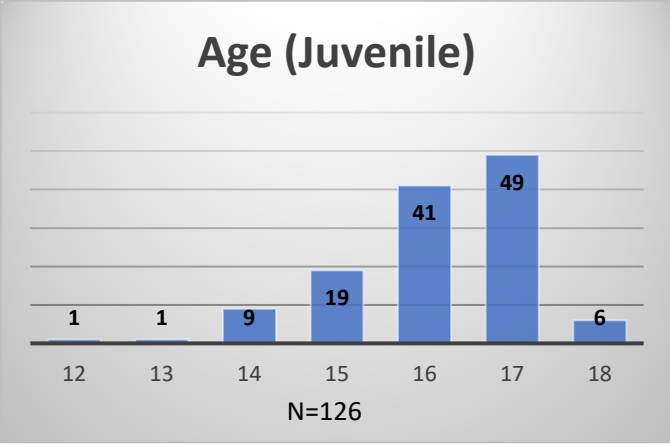

Daily Data Dashboard – April 14, 2026
Demographics for JTDC Population
Tuesday Morning Midnight Count
Shelter Care Midnight Count: 5

Data sources: cFive Supervisor – Court Involved Population and RMIS – JTDC Population
 This data reflects the most accurate information available at the time the datasets were generated. Please note that all reports and data provided are subject to a margin of error of 5% or less