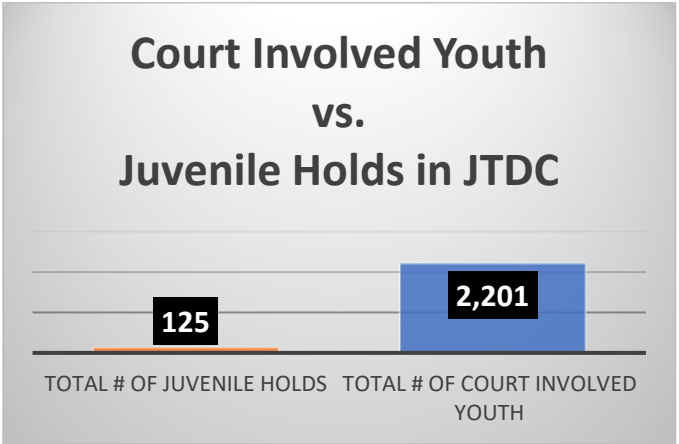

Daily Data Dashboard – April 13, 2026
Demographics for JTDC Population
Monday Morning Midnight Count
Shelter Care Midnight Count: 5

Data sources: cFive Supervisor – Court Involved Population and RMIS – JTDC Population
 This data reflects the most accurate information available at the time the datasets were generated. Please note that all reports and data provided are subject to a margin of error of 5% or less