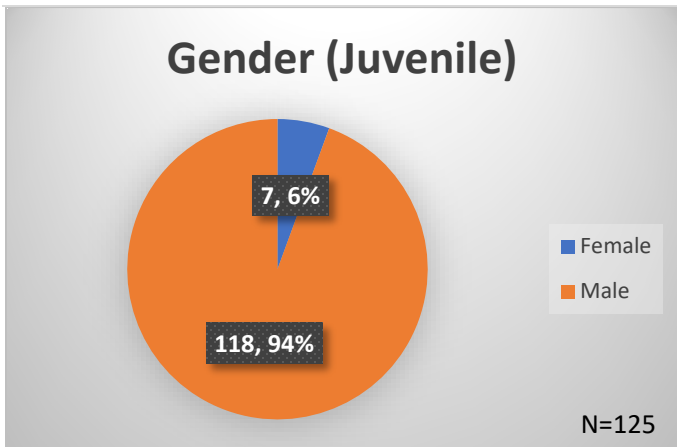

Daily Data Dashboard – April 13, 2026
Demographics for JTDC Population
Monday Morning Midnight Count
Shelter Care Midnight Count: 5

Data sources: cFive Supervisor – Court Involved Population and RMIS – JTDC Population
 This data reflects the most accurate information available at the time the datasets were generated. Please note that all reports and data provided are subject to a margin of error of 5% or less