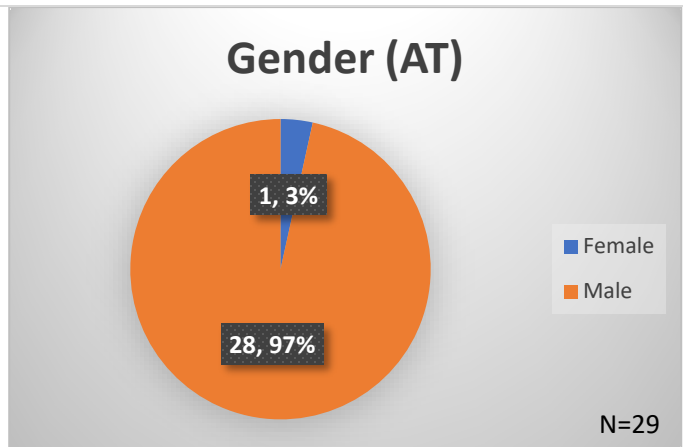

Daily Data Dashboard – April 13, 2026
Demographics for JTDC Population
Monday Morning Midnight Count
Shelter Care Midnight Count: 5

Data sources: cFive Supervisor – Court Involved Population and RMIS – JTDC Population
 This data reflects the most accurate information available at the time the datasets were generated. Please note that all reports and data provided are subject to a margin of error of 5% or less