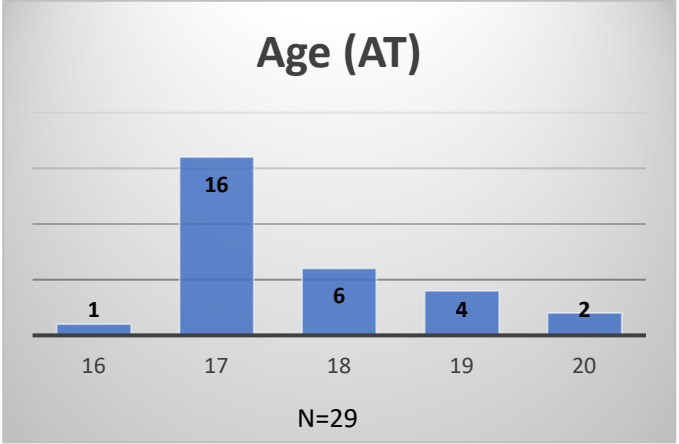

Daily Data Dashboard – April 13, 2026
Demographics for JTDC Population
Monday Morning Midnight Count
Shelter Care Midnight Count: 5

Data sources: cFive Supervisor – Court Involved Population and RMIS – JTDC Population
 This data reflects the most accurate information available at the time the datasets were generated. Please note that all reports and data provided are subject to a margin of error of 5% or less