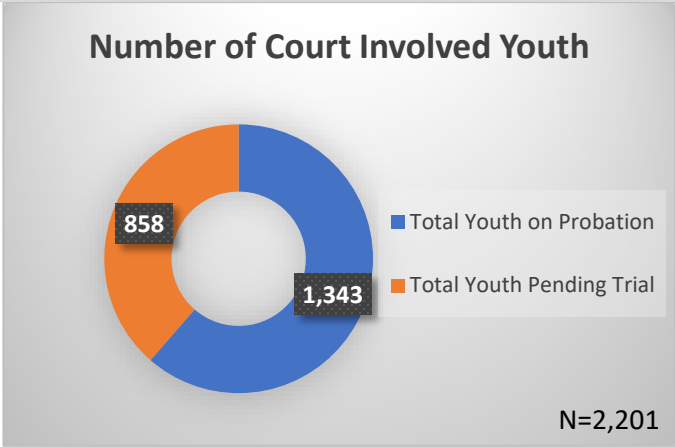

Daily Data Dashboard – April 13, 2026
Demographics for JTDC Population
Monday Morning Midnight Count
Shelter Care Midnight Count: 5

Data sources: cFive Supervisor – Court Involved Population and RMIS – JTDC Population
 This data reflects the most accurate information available at the time the datasets were generated. Please note that all reports and data provided are subject to a margin of error of 5% or less