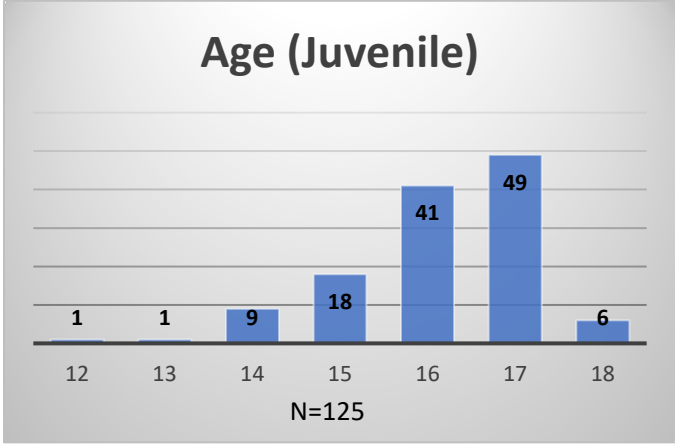

Daily Data Dashboard – April 13, 2026
Demographics for JTDC Population
Monday Morning Midnight Count
Shelter Care Midnight Count: 5

Data sources: cFive Supervisor – Court Involved Population and RMIS – JTDC Population
 This data reflects the most accurate information available at the time the datasets were generated. Please note that all reports and data provided are subject to a margin of error of 5% or less