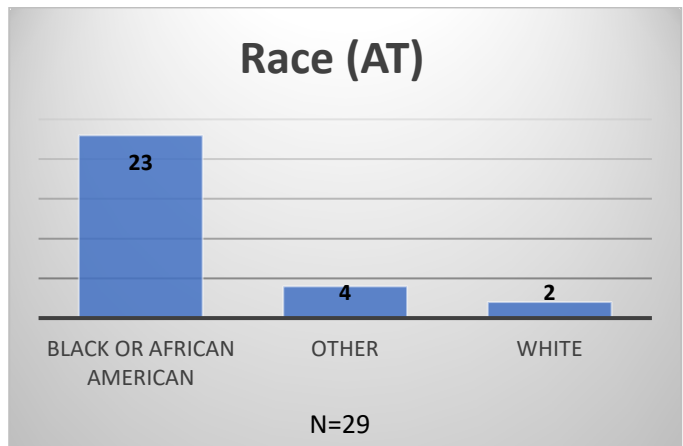

Daily Data Dashboard – April 13, 2026
Demographics for JTDC Population
Monday Morning Midnight Count
Shelter Care Midnight Count: 5

Data sources: cFive Supervisor – Court Involved Population and RMIS – JTDC Population
 This data reflects the most accurate information available at the time the datasets were generated. Please note that all reports and data provided are subject to a margin of error of 5% or less