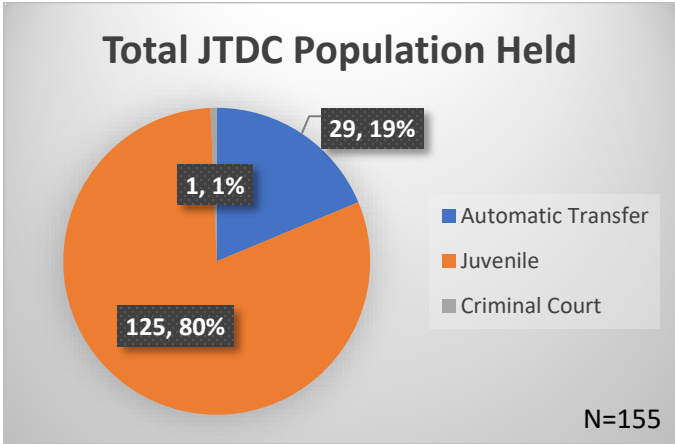

Daily Data Dashboard – April 13, 2026
Demographics for JTDC Population
Monday Morning Midnight Count
Shelter Care Midnight Count: 5

Data sources: cFive Supervisor – Court Involved Population and RMIS – JTDC Population
 This data reflects the most accurate information available at the time the datasets were generated. Please note that all reports and data provided are subject to a margin of error of 5% or less