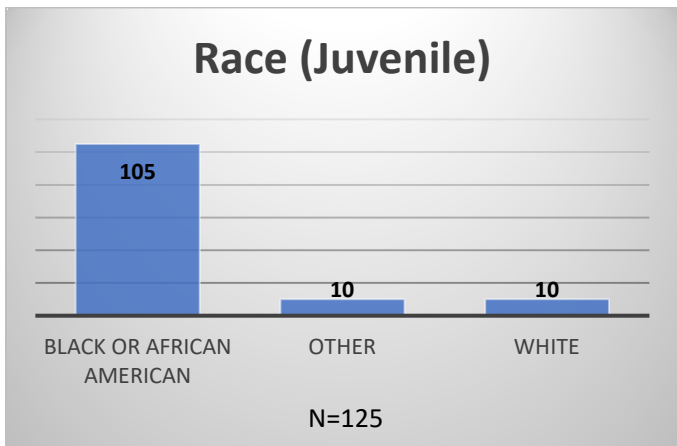

Daily Data Dashboard – April 13, 2026
Demographics for JTDC Population
Monday Morning Midnight Count
Shelter Care Midnight Count: 5

Data sources: cFive Supervisor – Court Involved Population and RMIS – JTDC Population
 This data reflects the most accurate information available at the time the datasets were generated. Please note that all reports and data provided are subject to a margin of error of 5% or less