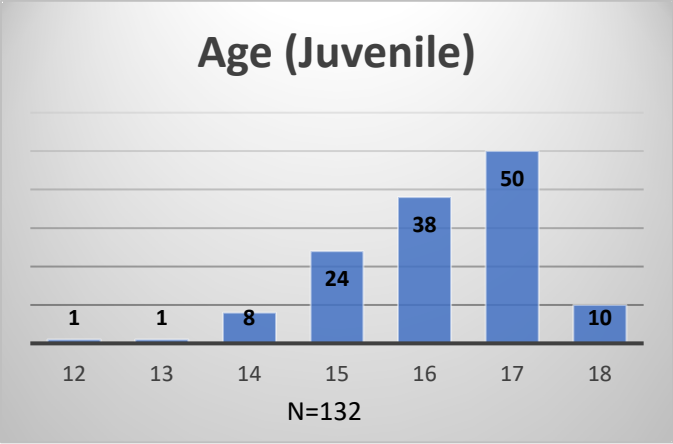

Daily Data Dashboard – April 7, 2026
Demographics for JTDC Population
Tuesday Morning Midnight Count
Shelter Care Midnight Count: 4

Data sources: cFive Supervisor – Court Involved Population and RMIS – JTDC Population
 This data reflects the most accurate information available at the time the datasets were generated. Please note that all reports and data provided are subject to a margin of error of 5% or less