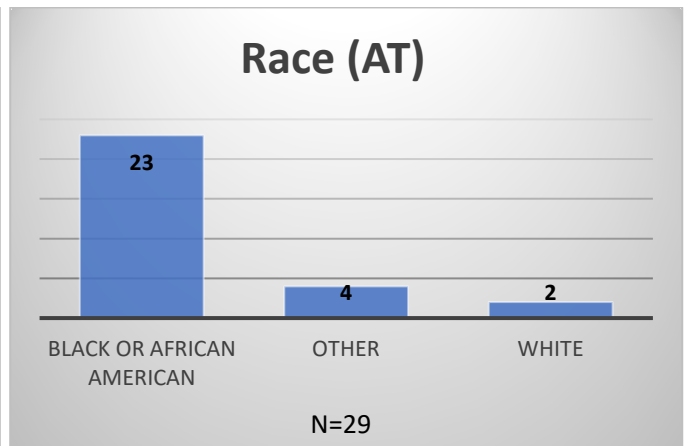

Daily Data Dashboard – April 7, 2026
Demographics for JTDC Population
Tuesday Morning Midnight Count
Shelter Care Midnight Count: 4

Data sources: cFive Supervisor – Court Involved Population and RMIS – JTDC Population
 This data reflects the most accurate information available at the time the datasets were generated. Please note that all reports and data provided are subject to a margin of error of 5% or less