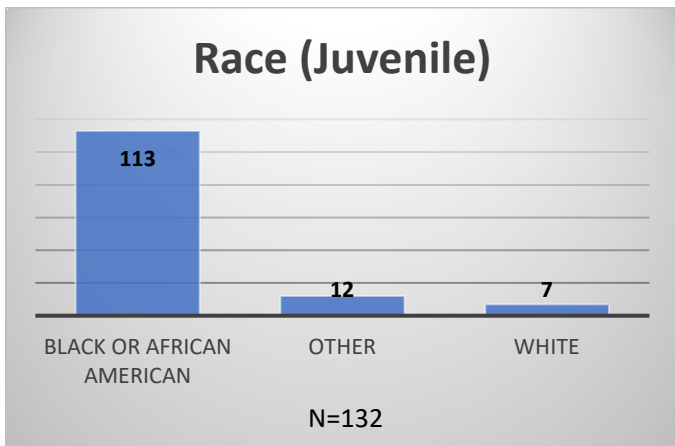

Daily Data Dashboard – April 7, 2026
Demographics for JTDC Population
Tuesday Morning Midnight Count
Shelter Care Midnight Count: 4

Data sources: cFive Supervisor – Court Involved Population and RMIS – JTDC Population
 This data reflects the most accurate information available at the time the datasets were generated. Please note that all reports and data provided are subject to a margin of error of 5% or less