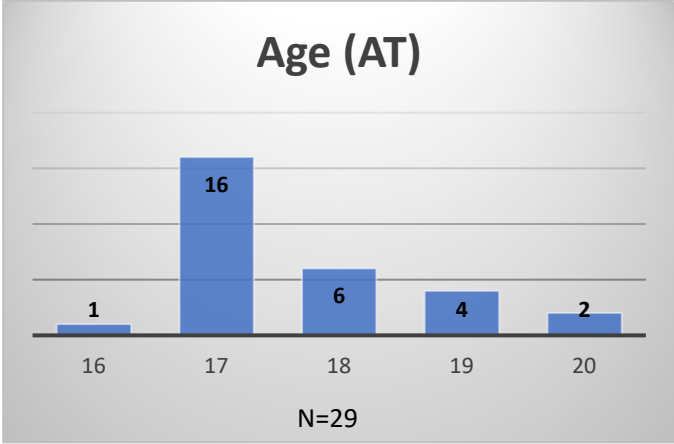

Daily Data Dashboard – April 7, 2026
Demographics for JTDC Population
Tuesday Morning Midnight Count
Shelter Care Midnight Count: 4

Data sources: cFive Supervisor – Court Involved Population and RMIS – JTDC Population
 This data reflects the most accurate information available at the time the datasets were generated. Please note that all reports and data provided are subject to a margin of error of 5% or less