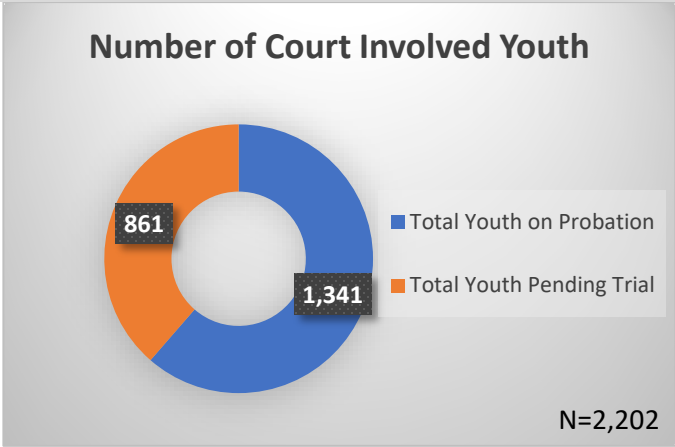

Daily Data Dashboard – April 7, 2026
Demographics for JTDC Population
Tuesday Morning Midnight Count
Shelter Care Midnight Count: 4

Data sources: cFive Supervisor – Court Involved Population and RMIS – JTDC Population
 This data reflects the most accurate information available at the time the datasets were generated. Please note that all reports and data provided are subject to a margin of error of 5% or less