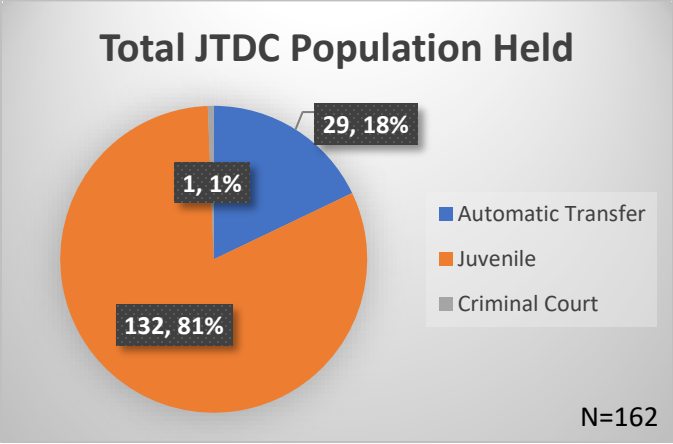

Daily Data Dashboard – April 7, 2026
Demographics for JTDC Population
Tuesday Morning Midnight Count
Shelter Care Midnight Count: 4

Data sources: cFive Supervisor – Court Involved Population and RMIS – JTDC Population
 This data reflects the most accurate information available at the time the datasets were generated. Please note that all reports and data provided are subject to a margin of error of 5% or less