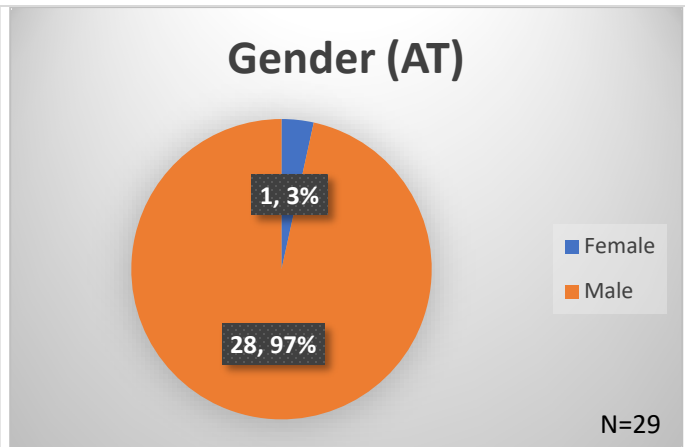

Daily Data Dashboard – April 7, 2026
Demographics for JTDC Population
Tuesday Morning Midnight Count
Shelter Care Midnight Count: 4

Data sources: cFive Supervisor – Court Involved Population and RMIS – JTDC Population
 This data reflects the most accurate information available at the time the datasets were generated. Please note that all reports and data provided are subject to a margin of error of 5% or less