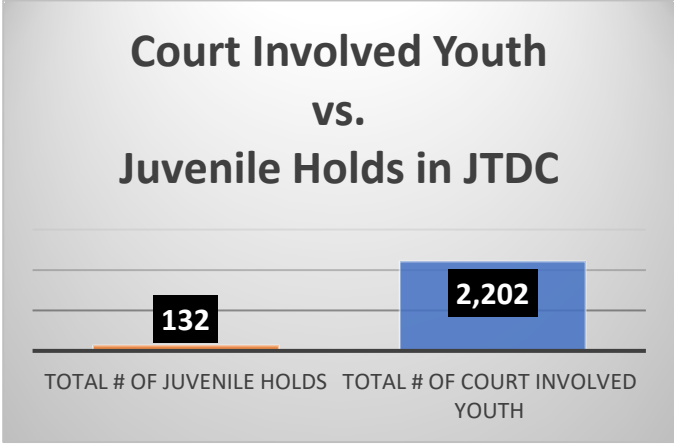

Daily Data Dashboard – April 7, 2026
Demographics for JTDC Population
Tuesday Morning Midnight Count
Shelter Care Midnight Count: 4

Data sources: cFive Supervisor – Court Involved Population and RMIS – JTDC Population
 This data reflects the most accurate information available at the time the datasets were generated. Please note that all reports and data provided are subject to a margin of error of 5% or less