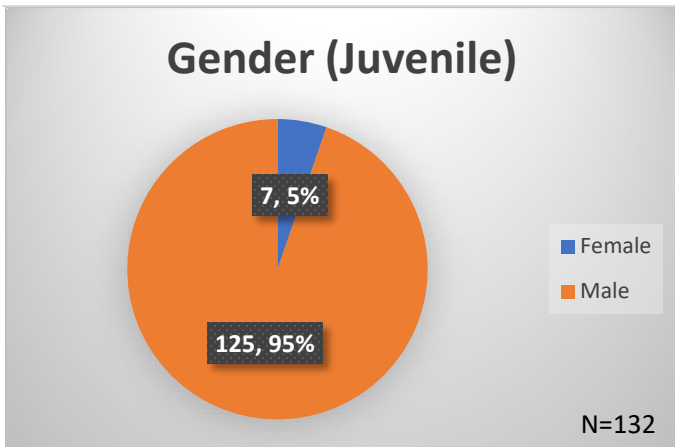

Daily Data Dashboard – April 7, 2026
Demographics for JTDC Population
Tuesday Morning Midnight Count
Shelter Care Midnight Count: 4

Data sources: cFive Supervisor – Court Involved Population and RMIS – JTDC Population
 This data reflects the most accurate information available at the time the datasets were generated. Please note that all reports and data provided are subject to a margin of error of 5% or less