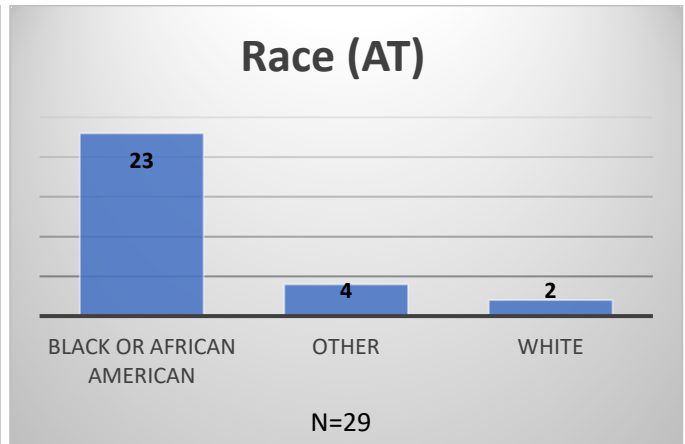

Daily Data Dashboard – April 6, 2026
Demographics for JTDC Population
Monday Morning Midnight Count
Shelter Care Midnight Count: 4

Data sources: cFive Supervisor – Court Involved Population and RMIS – JTDC Population
 This data reflects the most accurate information available at the time the datasets were generated. Please note that all reports and data provided are subject to a margin of error of 5% or less