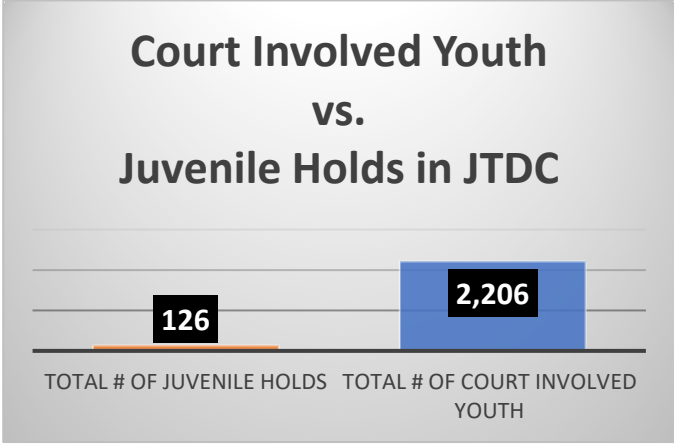

Daily Data Dashboard – April 6, 2026
Demographics for JTDC Population
Monday Morning Midnight Count
Shelter Care Midnight Count: 4

Data sources: cFive Supervisor – Court Involved Population and RMIS – JTDC Population
 This data reflects the most accurate information available at the time the datasets were generated. Please note that all reports and data provided are subject to a margin of error of 5% or less