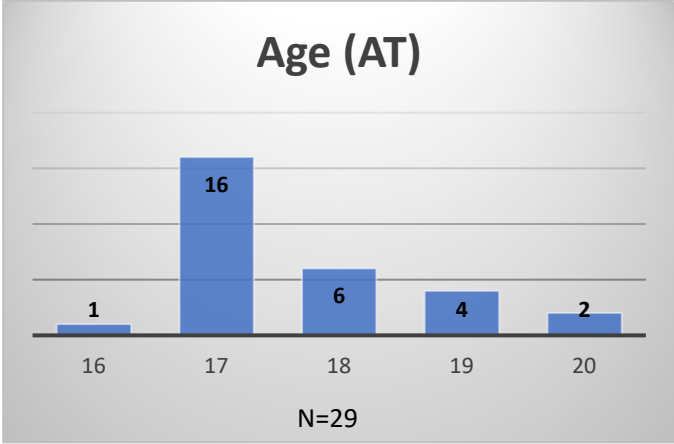

Daily Data Dashboard – April 6, 2026
Demographics for JTDC Population
Monday Morning Midnight Count
Shelter Care Midnight Count: 4

Data sources: cFive Supervisor – Court Involved Population and RMIS – JTDC Population
 This data reflects the most accurate information available at the time the datasets were generated. Please note that all reports and data provided are subject to a margin of error of 5% or less