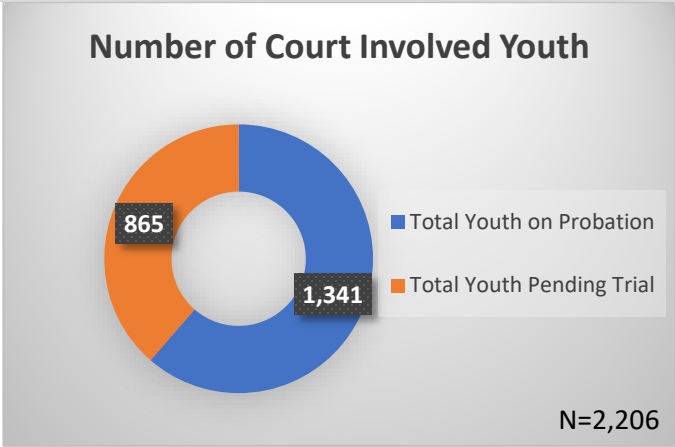

Daily Data Dashboard – April 6, 2026
Demographics for JTDC Population
Monday Morning Midnight Count
Shelter Care Midnight Count: 4

Data sources: cFive Supervisor – Court Involved Population and RMIS – JTDC Population
 This data reflects the most accurate information available at the time the datasets were generated. Please note that all reports and data provided are subject to a margin of error of 5% or less