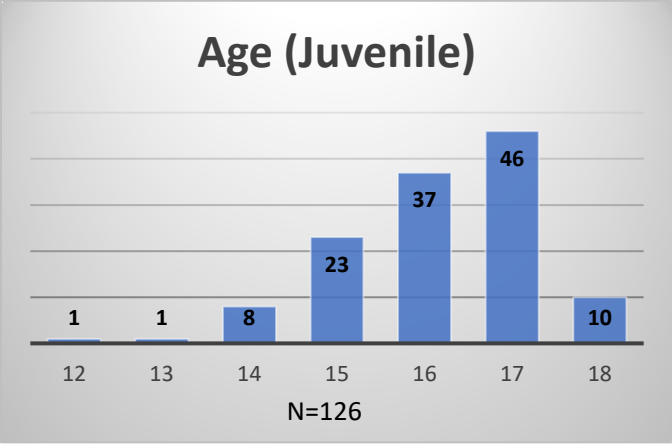

Daily Data Dashboard – April 6, 2026
Demographics for JTDC Population
Monday Morning Midnight Count
Shelter Care Midnight Count: 4

Data sources: cFive Supervisor – Court Involved Population and RMIS – JTDC Population
 This data reflects the most accurate information available at the time the datasets were generated. Please note that all reports and data provided are subject to a margin of error of 5% or less