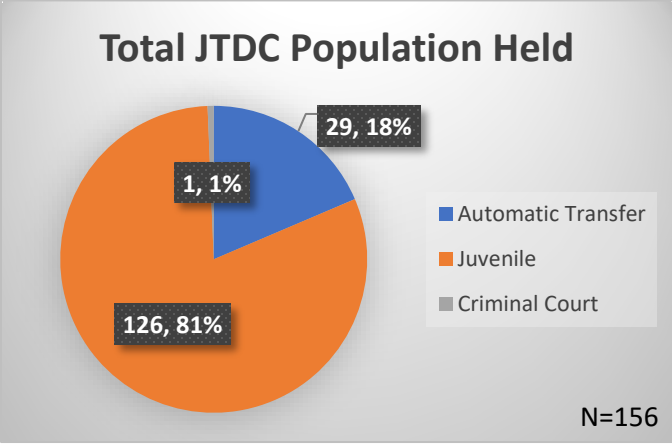

Daily Data Dashboard – April 6, 2026
Demographics for JTDC Population
Monday Morning Midnight Count
Shelter Care Midnight Count: 4

Data sources: cFive Supervisor – Court Involved Population and RMIS – JTDC Population
 This data reflects the most accurate information available at the time the datasets were generated. Please note that all reports and data provided are subject to a margin of error of 5% or less