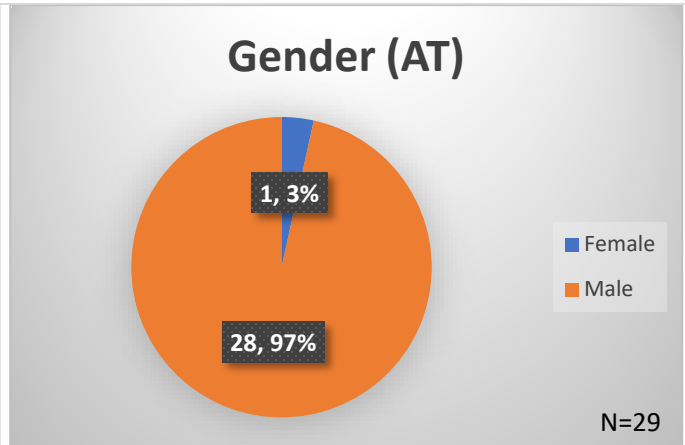

Daily Data Dashboard – April 6, 2026
Demographics for JTDC Population
Monday Morning Midnight Count
Shelter Care Midnight Count: 4

Data sources: cFive Supervisor – Court Involved Population and RMIS – JTDC Population
 This data reflects the most accurate information available at the time the datasets were generated. Please note that all reports and data provided are subject to a margin of error of 5% or less