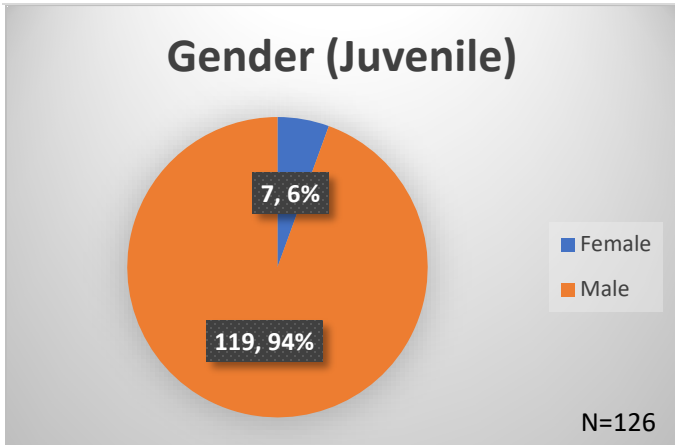

Daily Data Dashboard – April 6, 2026
Demographics for JTDC Population
Monday Morning Midnight Count
Shelter Care Midnight Count: 4

Data sources: cFive Supervisor – Court Involved Population and RMIS – JTDC Population
 This data reflects the most accurate information available at the time the datasets were generated. Please note that all reports and data provided are subject to a margin of error of 5% or less