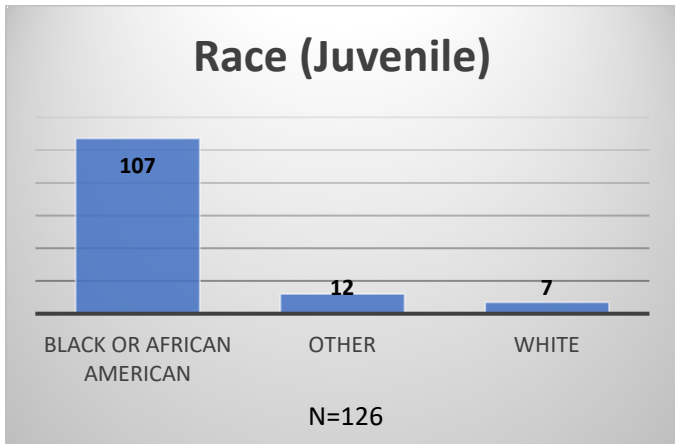

Daily Data Dashboard – April 6, 2026
Demographics for JTDC Population
Monday Morning Midnight Count
Shelter Care Midnight Count: 4

Data sources: cFive Supervisor – Court Involved Population and RMIS – JTDC Population
 This data reflects the most accurate information available at the time the datasets were generated. Please note that all reports and data provided are subject to a margin of error of 5% or less