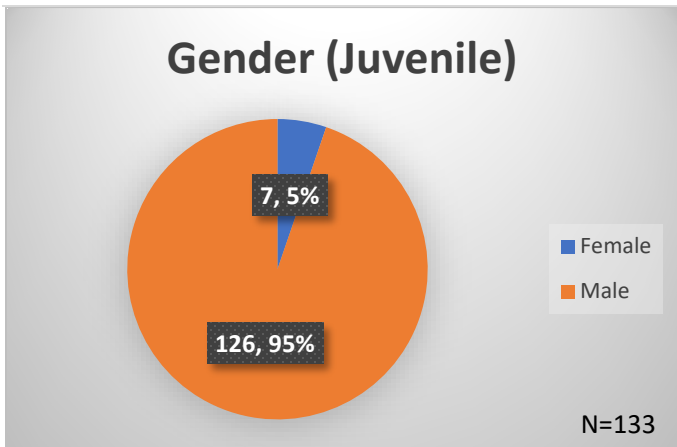

Daily Data Dashboard – April 3, 2026
Demographics for JTDC Population
Friday Morning Midnight Count
Shelter Care Midnight Count: 4

Data sources: cFive Supervisor – Court Involved Population and RMIS – JTDC Population
 This data reflects the most accurate information available at the time the datasets were generated. Please note that all reports and data provided are subject to a margin of error of 5% or less