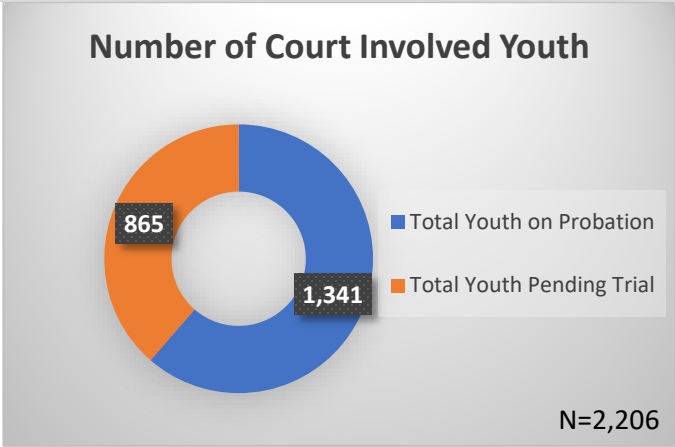

Daily Data Dashboard – April 3, 2026
Demographics for JTDC Population
Friday Morning Midnight Count
Shelter Care Midnight Count: 4

Data sources: cFive Supervisor – Court Involved Population and RMIS – JTDC Population
 This data reflects the most accurate information available at the time the datasets were generated. Please note that all reports and data provided are subject to a margin of error of 5% or less