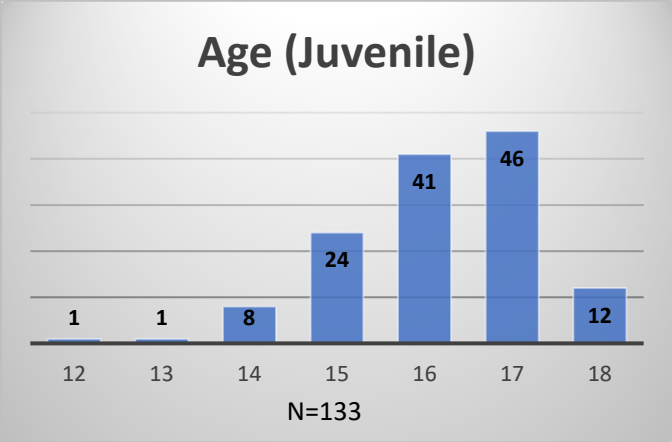

Daily Data Dashboard – April 3, 2026
Demographics for JTDC Population
Friday Morning Midnight Count
Shelter Care Midnight Count: 4

Data sources: cFive Supervisor – Court Involved Population and RMIS – JTDC Population
 This data reflects the most accurate information available at the time the datasets were generated. Please note that all reports and data provided are subject to a margin of error of 5% or less