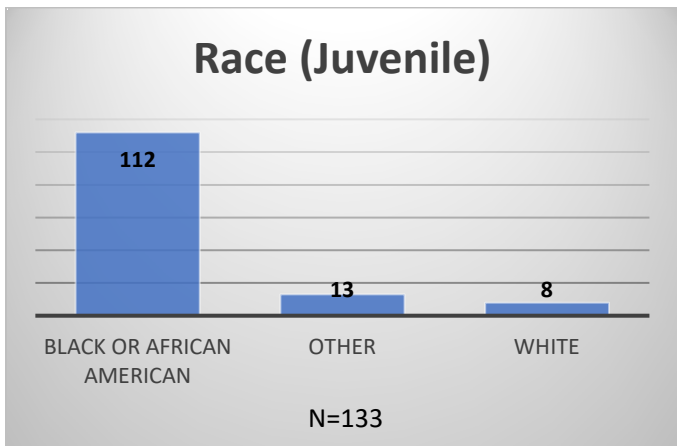

Daily Data Dashboard – April 3, 2026
Demographics for JTDC Population
Friday Morning Midnight Count
Shelter Care Midnight Count: 4

Data sources: cFive Supervisor – Court Involved Population and RMIS – JTDC Population
 This data reflects the most accurate information available at the time the datasets were generated. Please note that all reports and data provided are subject to a margin of error of 5% or less