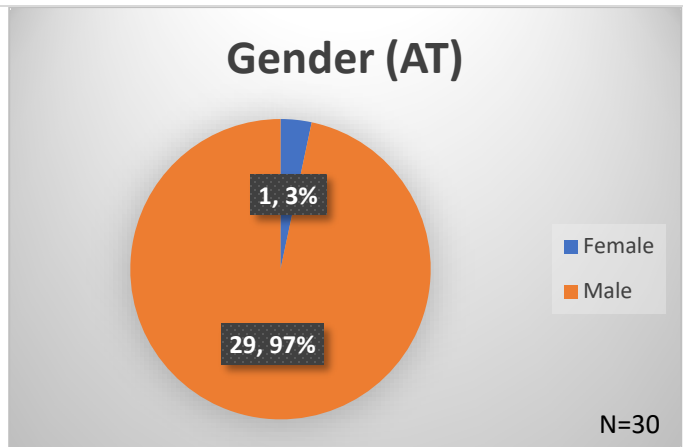

Daily Data Dashboard – April 3, 2026
Demographics for JTDC Population
Friday Morning Midnight Count
Shelter Care Midnight Count: 4

Data sources: cFive Supervisor – Court Involved Population and RMIS – JTDC Population
 This data reflects the most accurate information available at the time the datasets were generated. Please note that all reports and data provided are subject to a margin of error of 5% or less