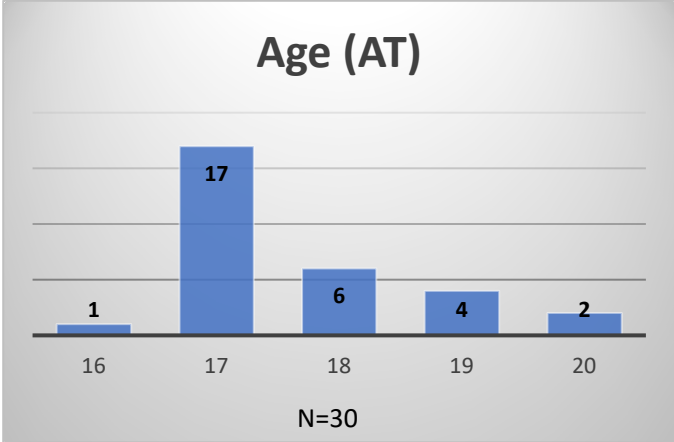

Daily Data Dashboard – April 3, 2026
Demographics for JTDC Population
Friday Morning Midnight Count
Shelter Care Midnight Count: 4

Data sources: cFive Supervisor – Court Involved Population and RMIS – JTDC Population
 This data reflects the most accurate information available at the time the datasets were generated. Please note that all reports and data provided are subject to a margin of error of 5% or less