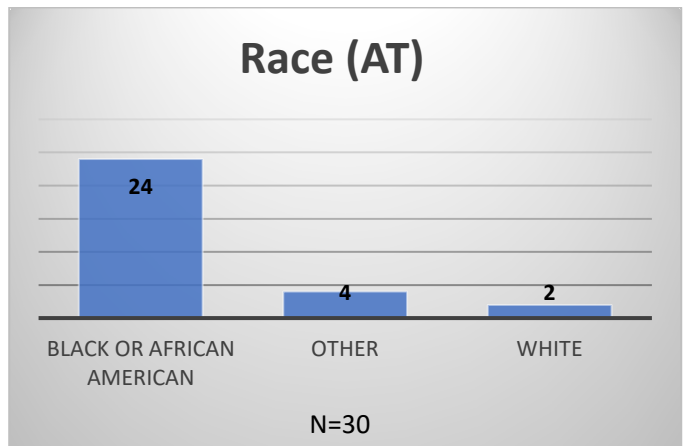

Daily Data Dashboard – April 3, 2026
Demographics for JTDC Population
Friday Morning Midnight Count
Shelter Care Midnight Count: 4

Data sources: cFive Supervisor – Court Involved Population and RMIS – JTDC Population
 This data reflects the most accurate information available at the time the datasets were generated. Please note that all reports and data provided are subject to a margin of error of 5% or less