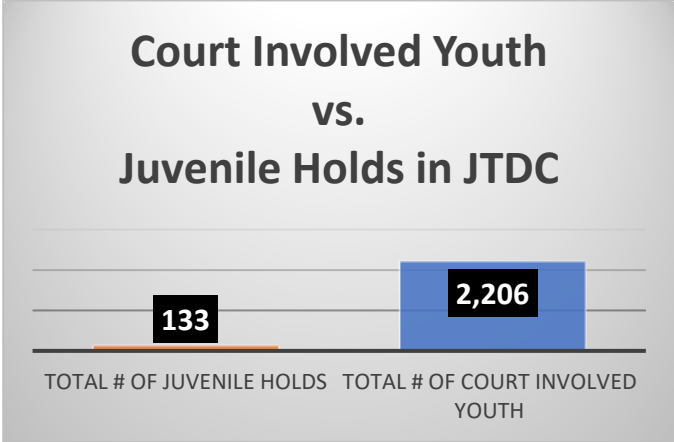

Daily Data Dashboard – April 3, 2026
Demographics for JTDC Population
Friday Morning Midnight Count
Shelter Care Midnight Count: 4

Data sources: cFive Supervisor – Court Involved Population and RMIS – JTDC Population
 This data reflects the most accurate information available at the time the datasets were generated. Please note that all reports and data provided are subject to a margin of error of 5% or less