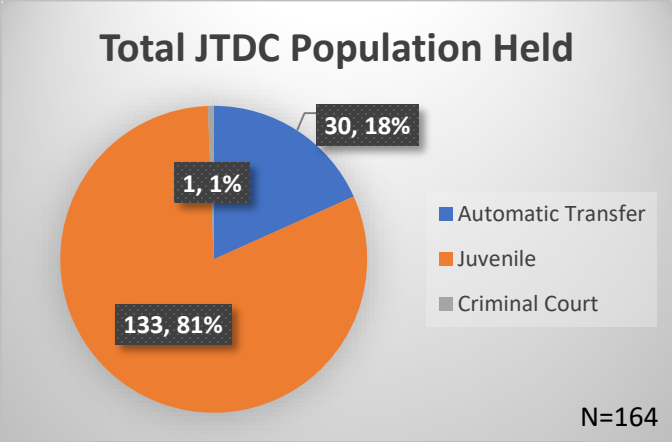

Daily Data Dashboard – April 3, 2026
Demographics for JTDC Population
Friday Morning Midnight Count
Shelter Care Midnight Count: 4

Data sources: cFive Supervisor – Court Involved Population and RMIS – JTDC Population
 This data reflects the most accurate information available at the time the datasets were generated. Please note that all reports and data provided are subject to a margin of error of 5% or less