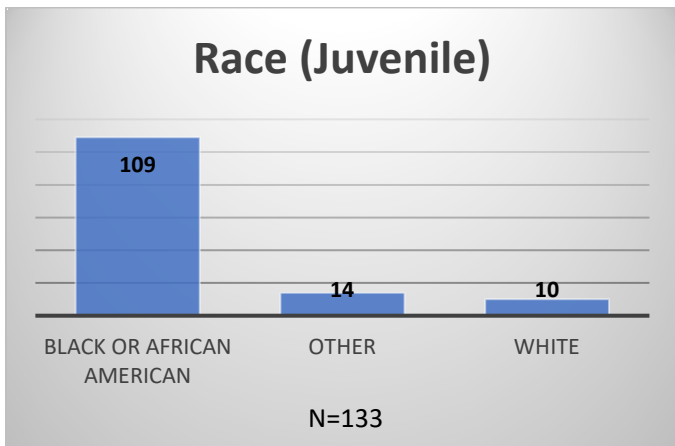

Daily Data Dashboard – April 2, 2026
Demographics for JTDC Population
Thursday Morning Midnight Count
Shelter Care Midnight Count: 4

Data sources: cFive Supervisor – Court Involved Population and RMIS – JTDC Population
 This data reflects the most accurate information available at the time the datasets were generated. Please note that all reports and data provided are subject to a margin of error of 5% or less