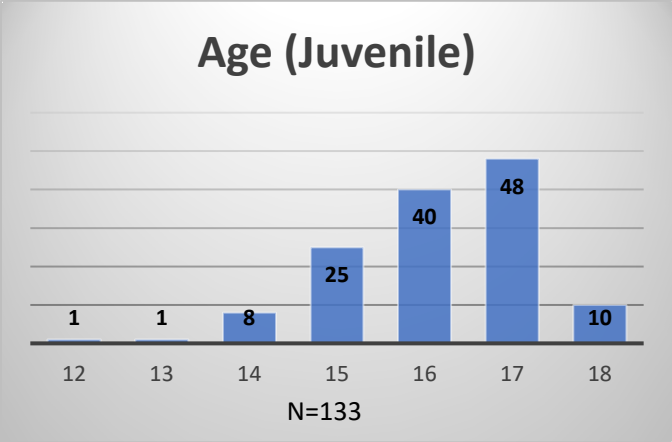

Daily Data Dashboard – April 2, 2026
Demographics for JTDC Population
Thursday Morning Midnight Count
Shelter Care Midnight Count: 4

Data sources: cFive Supervisor – Court Involved Population and RMIS – JTDC Population
 This data reflects the most accurate information available at the time the datasets were generated. Please note that all reports and data provided are subject to a margin of error of 5% or less