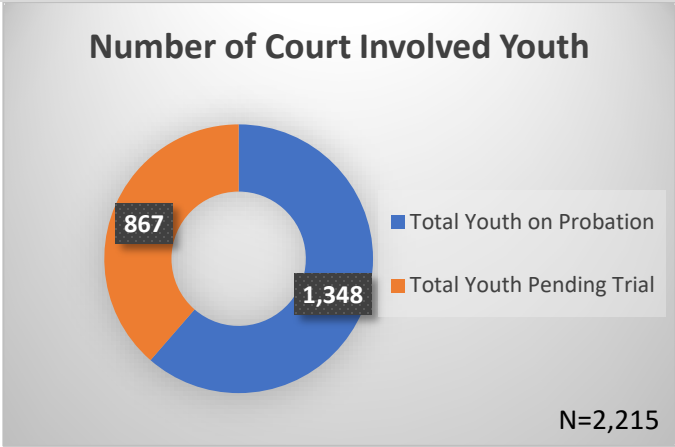

Daily Data Dashboard – April 2, 2026
Demographics for JTDC Population
Thursday Morning Midnight Count
Shelter Care Midnight Count: 4

Data sources: cFive Supervisor – Court Involved Population and RMIS – JTDC Population
 This data reflects the most accurate information available at the time the datasets were generated. Please note that all reports and data provided are subject to a margin of error of 5% or less