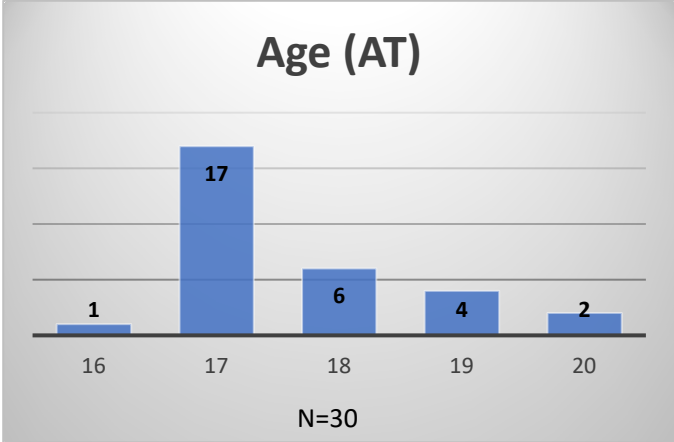

Daily Data Dashboard – April 2, 2026
Demographics for JTDC Population
Thursday Morning Midnight Count
Shelter Care Midnight Count: 4

Data sources: cFive Supervisor – Court Involved Population and RMIS – JTDC Population
 This data reflects the most accurate information available at the time the datasets were generated. Please note that all reports and data provided are subject to a margin of error of 5% or less