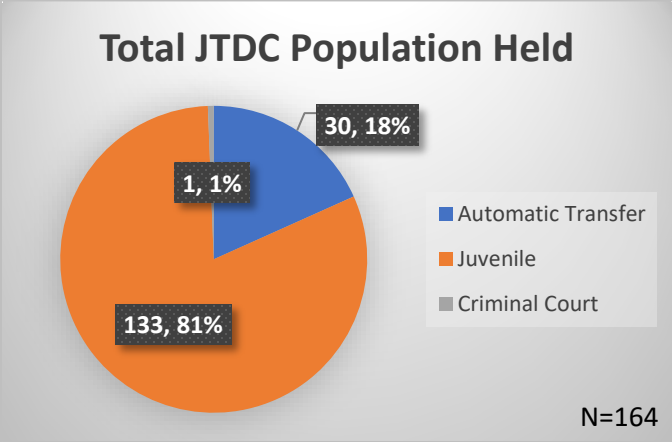

Daily Data Dashboard – April 2, 2026
Demographics for JTDC Population
Thursday Morning Midnight Count
Shelter Care Midnight Count: 4

Data sources: cFive Supervisor – Court Involved Population and RMIS – JTDC Population
 This data reflects the most accurate information available at the time the datasets were generated. Please note that all reports and data provided are subject to a margin of error of 5% or less