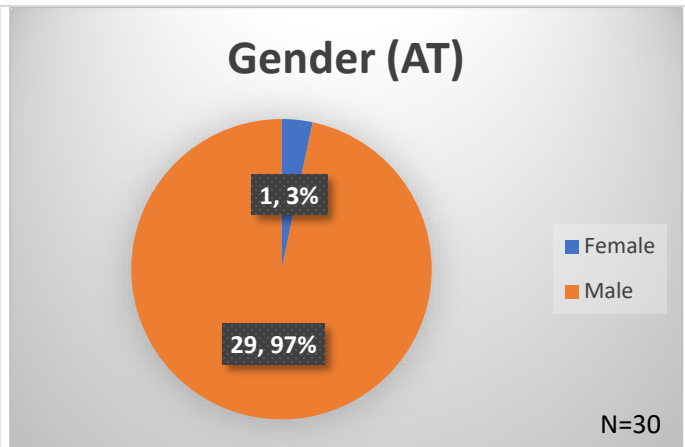

Daily Data Dashboard – April 2, 2026
Demographics for JTDC Population
Thursday Morning Midnight Count
Shelter Care Midnight Count: 4

Data sources: cFive Supervisor – Court Involved Population and RMIS – JTDC Population
 This data reflects the most accurate information available at the time the datasets were generated. Please note that all reports and data provided are subject to a margin of error of 5% or less