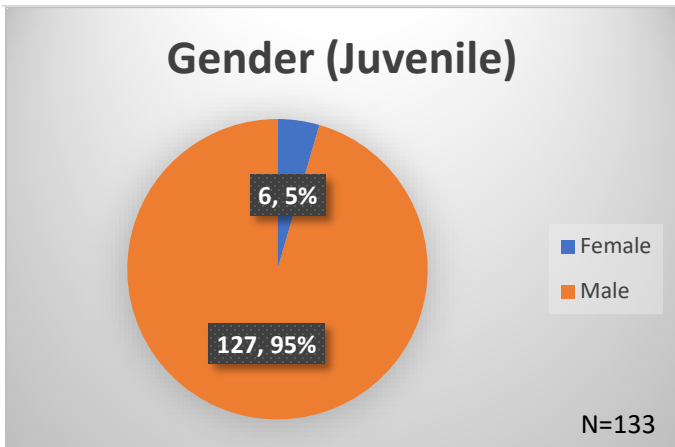

Daily Data Dashboard – April 2, 2026
Demographics for JTDC Population
Thursday Morning Midnight Count
Shelter Care Midnight Count: 4

Data sources: cFive Supervisor – Court Involved Population and RMIS – JTDC Population
 This data reflects the most accurate information available at the time the datasets were generated. Please note that all reports and data provided are subject to a margin of error of 5% or less