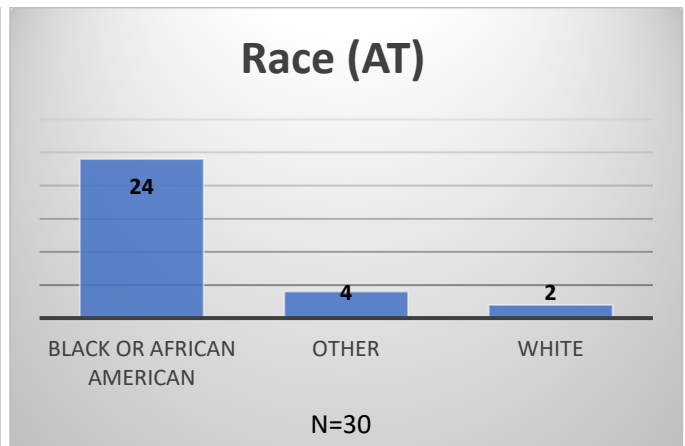

Daily Data Dashboard – April 2, 2026
Demographics for JTDC Population
Thursday Morning Midnight Count
Shelter Care Midnight Count: 4

Data sources: cFive Supervisor – Court Involved Population and RMIS – JTDC Population
 This data reflects the most accurate information available at the time the datasets were generated. Please note that all reports and data provided are subject to a margin of error of 5% or less