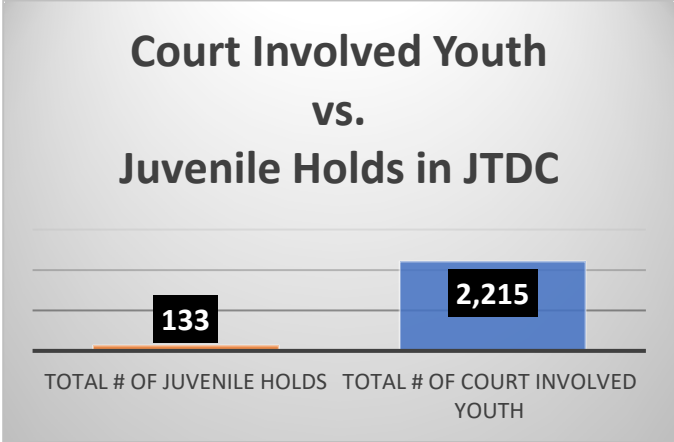

Daily Data Dashboard – April 2, 2026
Demographics for JTDC Population
Thursday Morning Midnight Count
Shelter Care Midnight Count: 4

Data sources: cFive Supervisor – Court Involved Population and RMIS – JTDC Population
 This data reflects the most accurate information available at the time the datasets were generated. Please note that all reports and data provided are subject to a margin of error of 5% or less