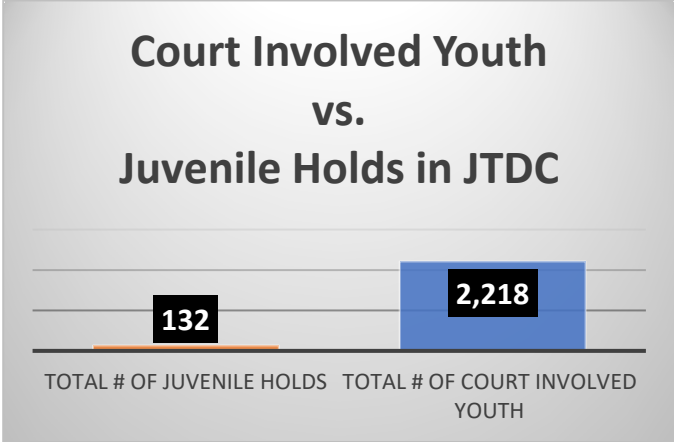

Daily Data Dashboard – April 1, 2026
Demographics for JTDC Population
Wednesday Morning Midnight Count
Shelter Care Midnight Count: 4

Data sources: cFive Supervisor – Court Involved Population and RMIS – JTDC Population
 This data reflects the most accurate information available at the time the datasets were generated. Please note that all reports and data provided are subject to a margin of error of 5% or less