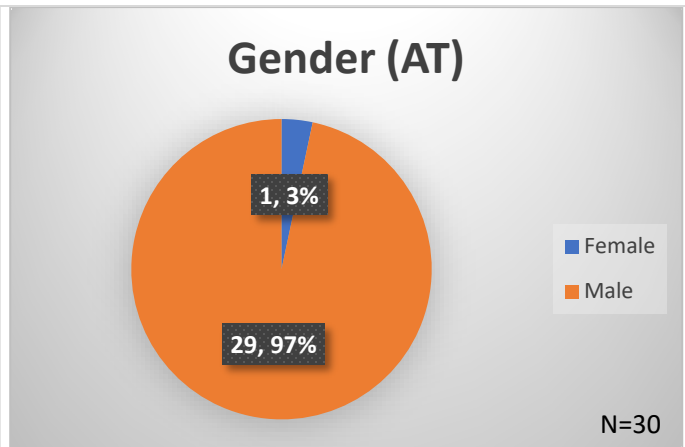

Daily Data Dashboard – April 1, 2026
Demographics for JTDC Population
Wednesday Morning Midnight Count
Shelter Care Midnight Count: 4

Data sources: cFive Supervisor – Court Involved Population and RMIS – JTDC Population
 This data reflects the most accurate information available at the time the datasets were generated. Please note that all reports and data provided are subject to a margin of error of 5% or less