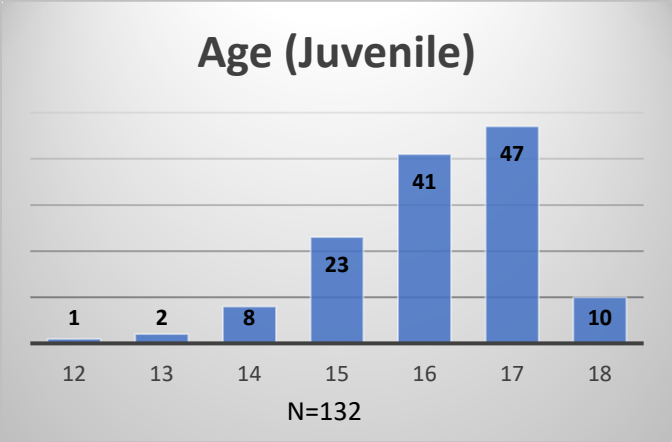

Daily Data Dashboard – April 1, 2026
Demographics for JTDC Population
Wednesday Morning Midnight Count
Shelter Care Midnight Count: 4

Data sources: cFive Supervisor – Court Involved Population and RMIS – JTDC Population
 This data reflects the most accurate information available at the time the datasets were generated. Please note that all reports and data provided are subject to a margin of error of 5% or less