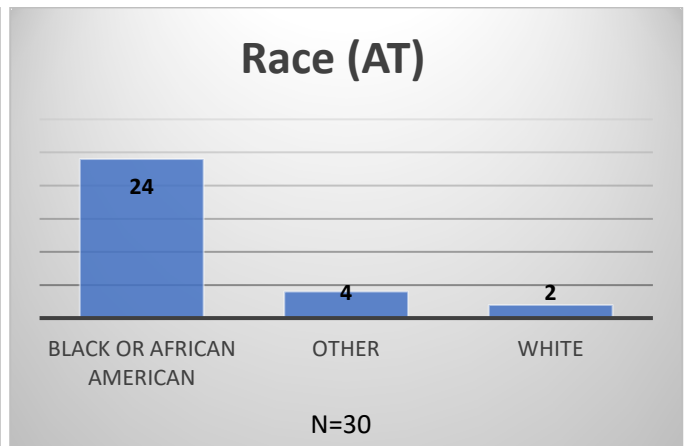

Daily Data Dashboard – April 1, 2026
Demographics for JTDC Population
Wednesday Morning Midnight Count
Shelter Care Midnight Count: 4

Data sources: cFive Supervisor – Court Involved Population and RMIS – JTDC Population
 This data reflects the most accurate information available at the time the datasets were generated. Please note that all reports and data provided are subject to a margin of error of 5% or less