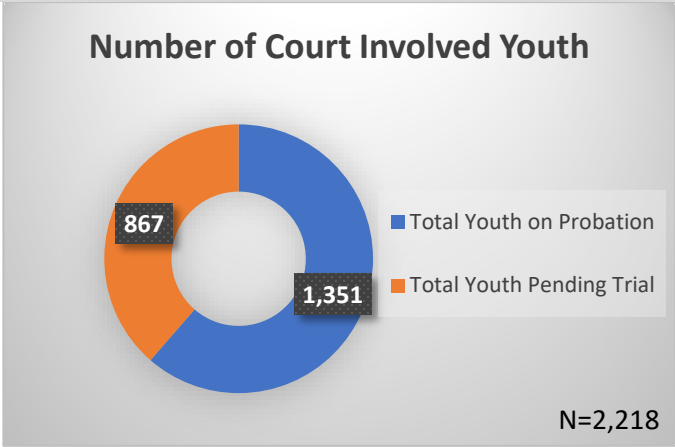

Daily Data Dashboard – April 1, 2026
Demographics for JTDC Population
Wednesday Morning Midnight Count
Shelter Care Midnight Count: 4

Data sources: cFive Supervisor – Court Involved Population and RMIS – JTDC Population
 This data reflects the most accurate information available at the time the datasets were generated. Please note that all reports and data provided are subject to a margin of error of 5% or less