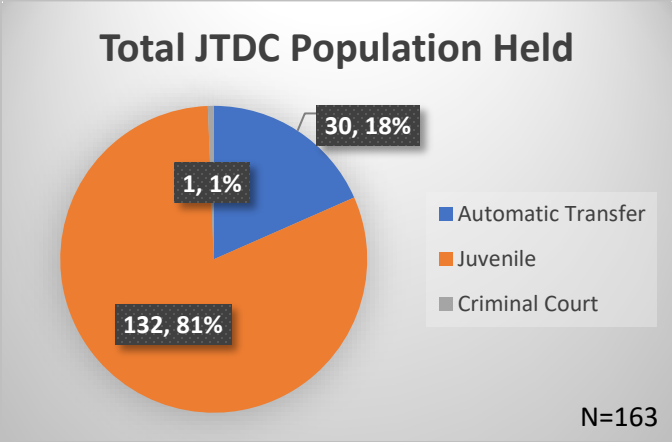

Daily Data Dashboard – April 1, 2026
Demographics for JTDC Population
Wednesday Morning Midnight Count
Shelter Care Midnight Count: 4

Data sources: cFive Supervisor – Court Involved Population and RMIS – JTDC Population
 This data reflects the most accurate information available at the time the datasets were generated. Please note that all reports and data provided are subject to a margin of error of 5% or less