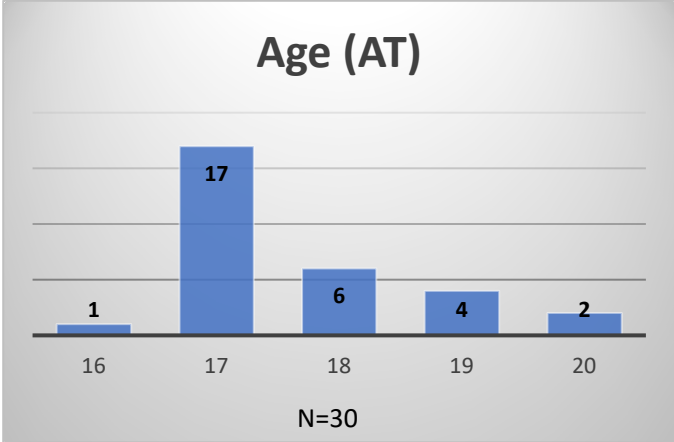

Daily Data Dashboard – April 1, 2026
Demographics for JTDC Population
Wednesday Morning Midnight Count
Shelter Care Midnight Count: 4

Data sources: cFive Supervisor – Court Involved Population and RMIS – JTDC Population
 This data reflects the most accurate information available at the time the datasets were generated. Please note that all reports and data provided are subject to a margin of error of 5% or less