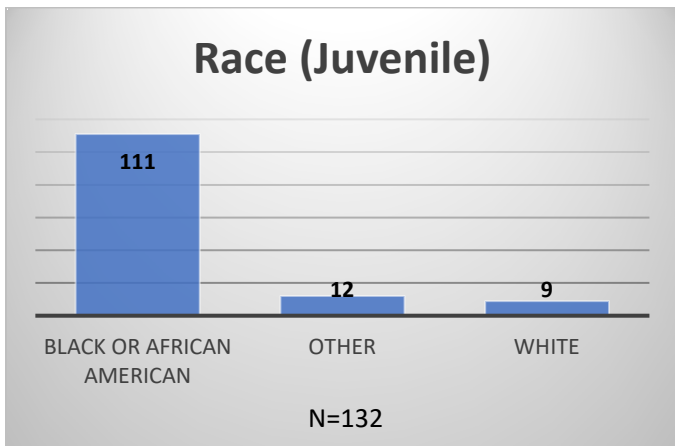

Daily Data Dashboard – April 1, 2026
Demographics for JTDC Population
Wednesday Morning Midnight Count
Shelter Care Midnight Count: 4

Data sources: cFive Supervisor – Court Involved Population and RMIS – JTDC Population
 This data reflects the most accurate information available at the time the datasets were generated. Please note that all reports and data provided are subject to a margin of error of 5% or less