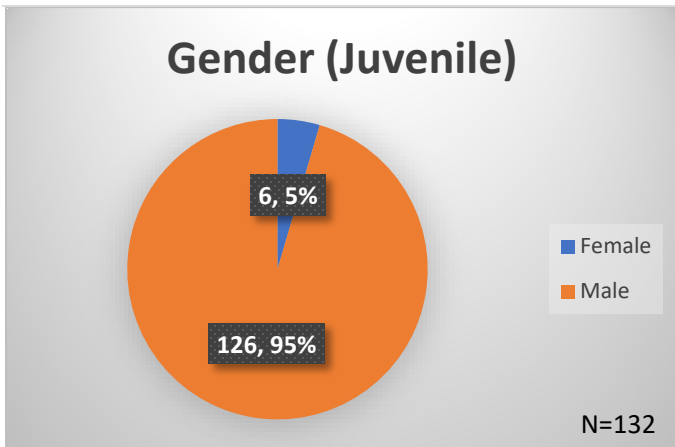

Daily Data Dashboard – April 1, 2026
Demographics for JTDC Population
Wednesday Morning Midnight Count
Shelter Care Midnight Count: 4

Data sources: cFive Supervisor – Court Involved Population and RMIS – JTDC Population
 This data reflects the most accurate information available at the time the datasets were generated. Please note that all reports and data provided are subject to a margin of error of 5% or less