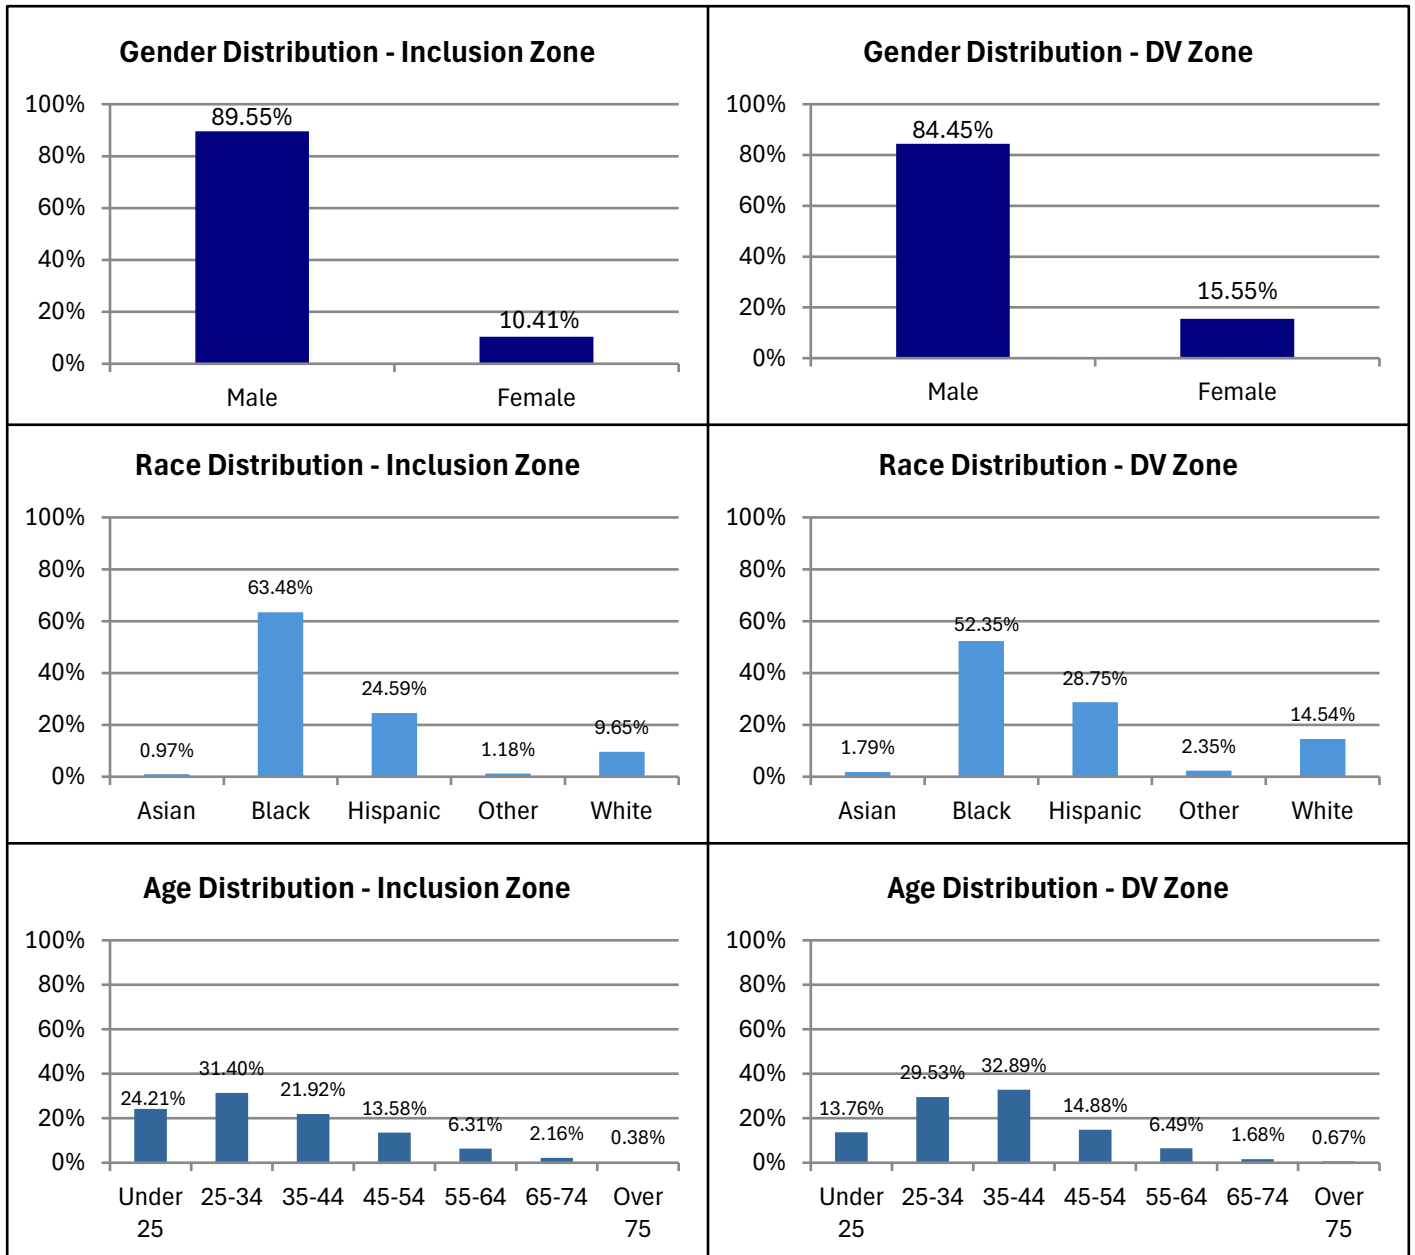

Weekly Report

Electronic Monitoring Population Demographics 6/12/2026

Curfew or 24/7 (Inclusion Zone) Only population:	2,098
DV Exclusion Zone Only population:	629
Cases with both Inclusion and Exclusion Zone Supervision*	265

Curfew or 24/7 (Inclusion Zone)

DV Exclusion Zone

* 265 individuals are monitored with Inclusion and Exclusion Zone supervision. These individuals are reflected in both sets of graphs.