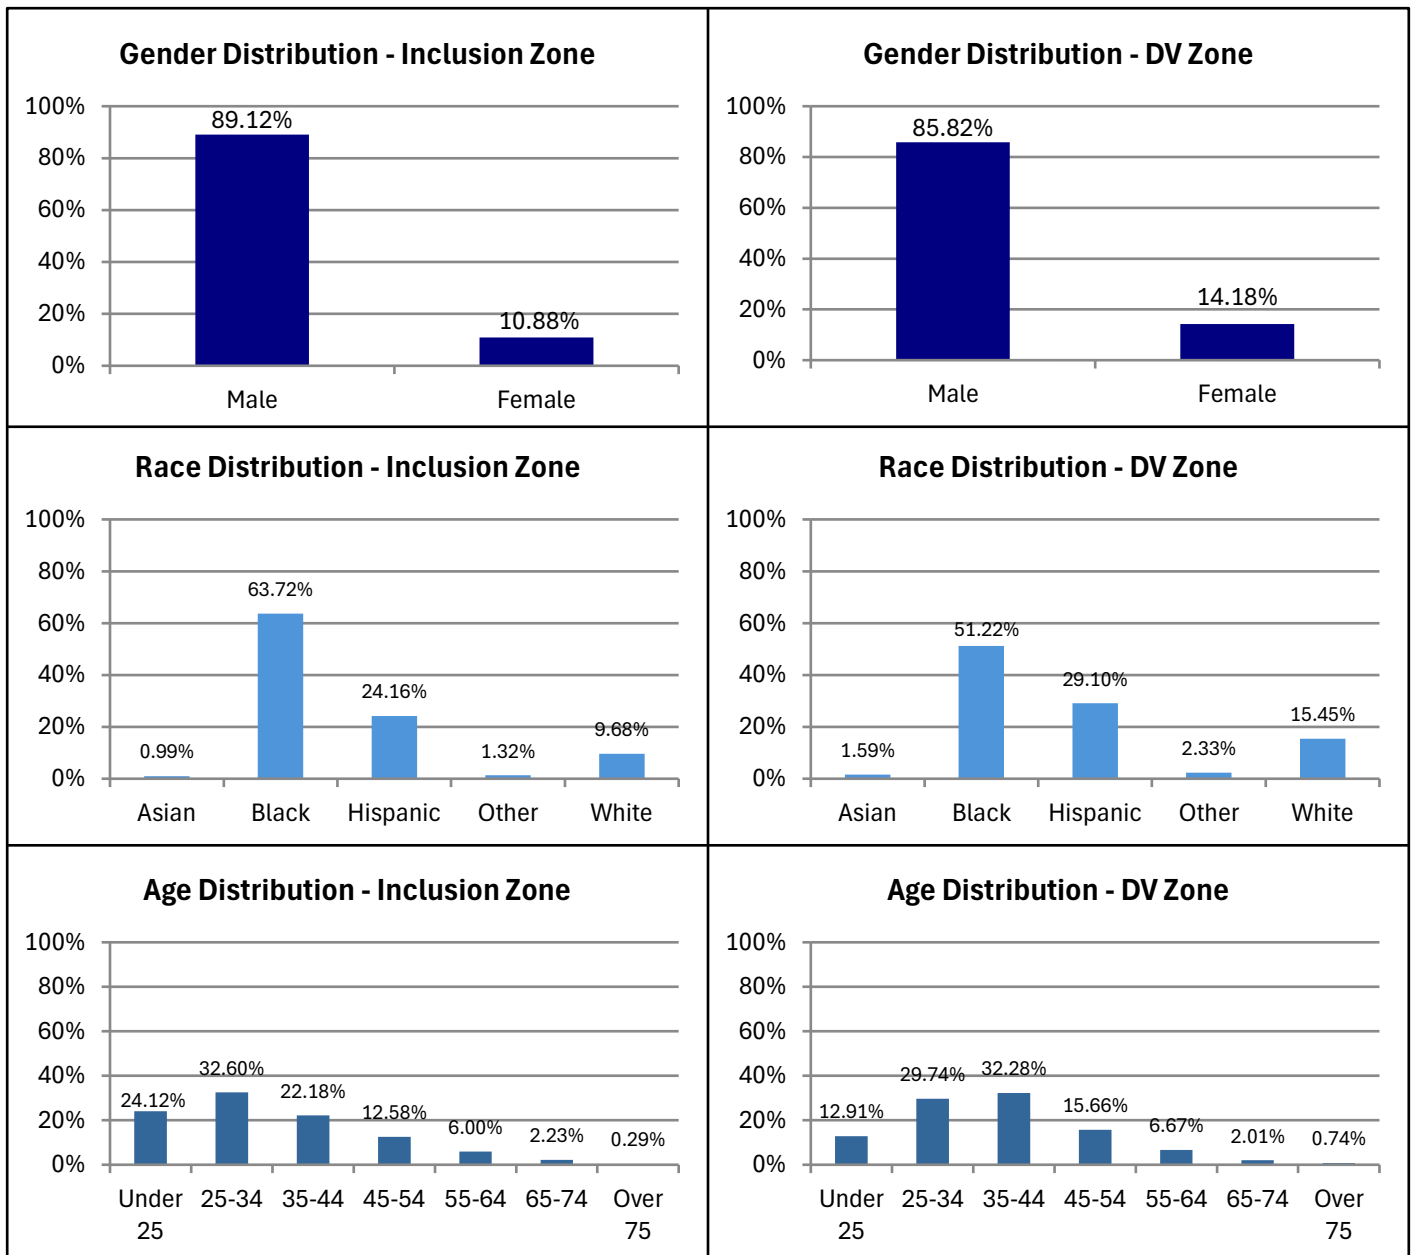

## Electronic Monitoring Population Demographics 5/1/2026

Curfew or 24/7 (Inclusion Zone) Only population:	2,148
DV Exclusion Zone Only population:	676
Cases with both Inclusion and Exclusion Zone Supervision*	269

### Curfew or 24/7 (Inclusion Zone)

### DV Exclusion Zone

\* 269 individuals are monitored with Inclusion and Exclusion Zone supervision. These individuals are reflected in both sets of graphs.