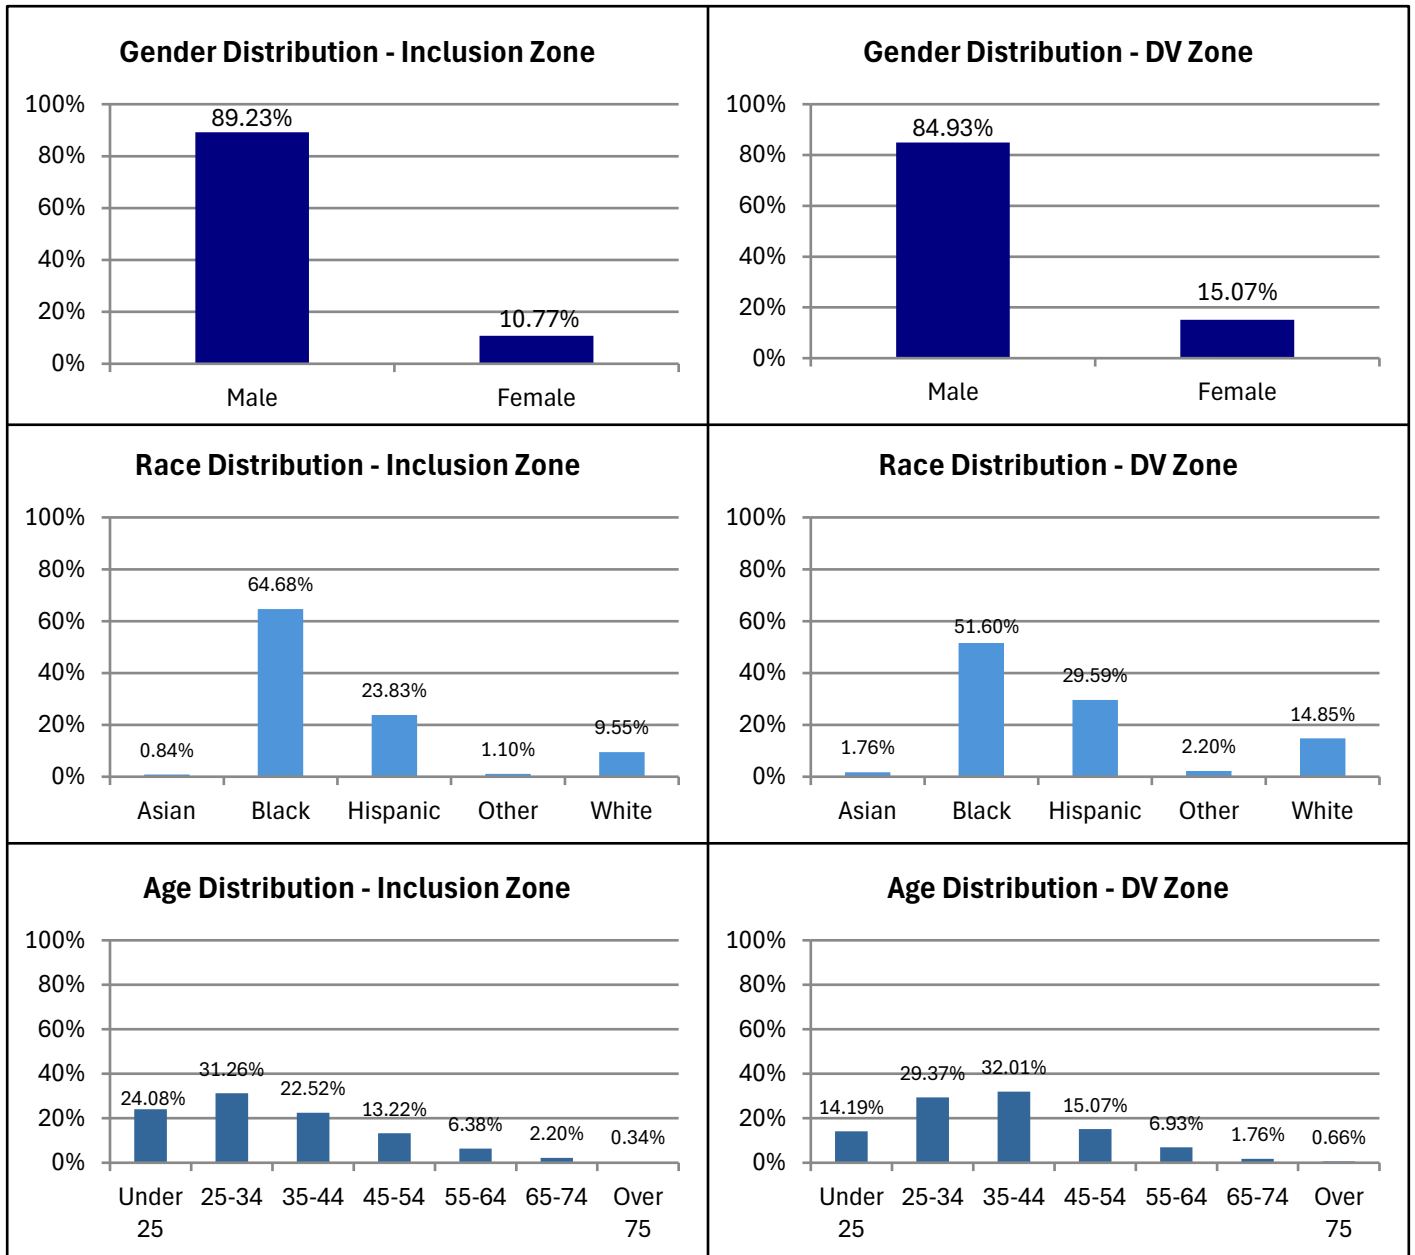

Weekly Report

Electronic Monitoring Population Demographics 6/26/2026

| | |
|---|-------|
| Curfew or 24/7 (Inclusion Zone) Only population: | 2,099 |
| DV Exclusion Zone Only population: | 641 |
| Cases with both Inclusion and Exclusion Zone Supervision* | 268 |

Curfew or 24/7 (Inclusion Zone)

DV Exclusion Zone

* 268 individuals are monitored with Inclusion and Exclusion Zone supervision. These individuals are reflected in both sets of graphs.