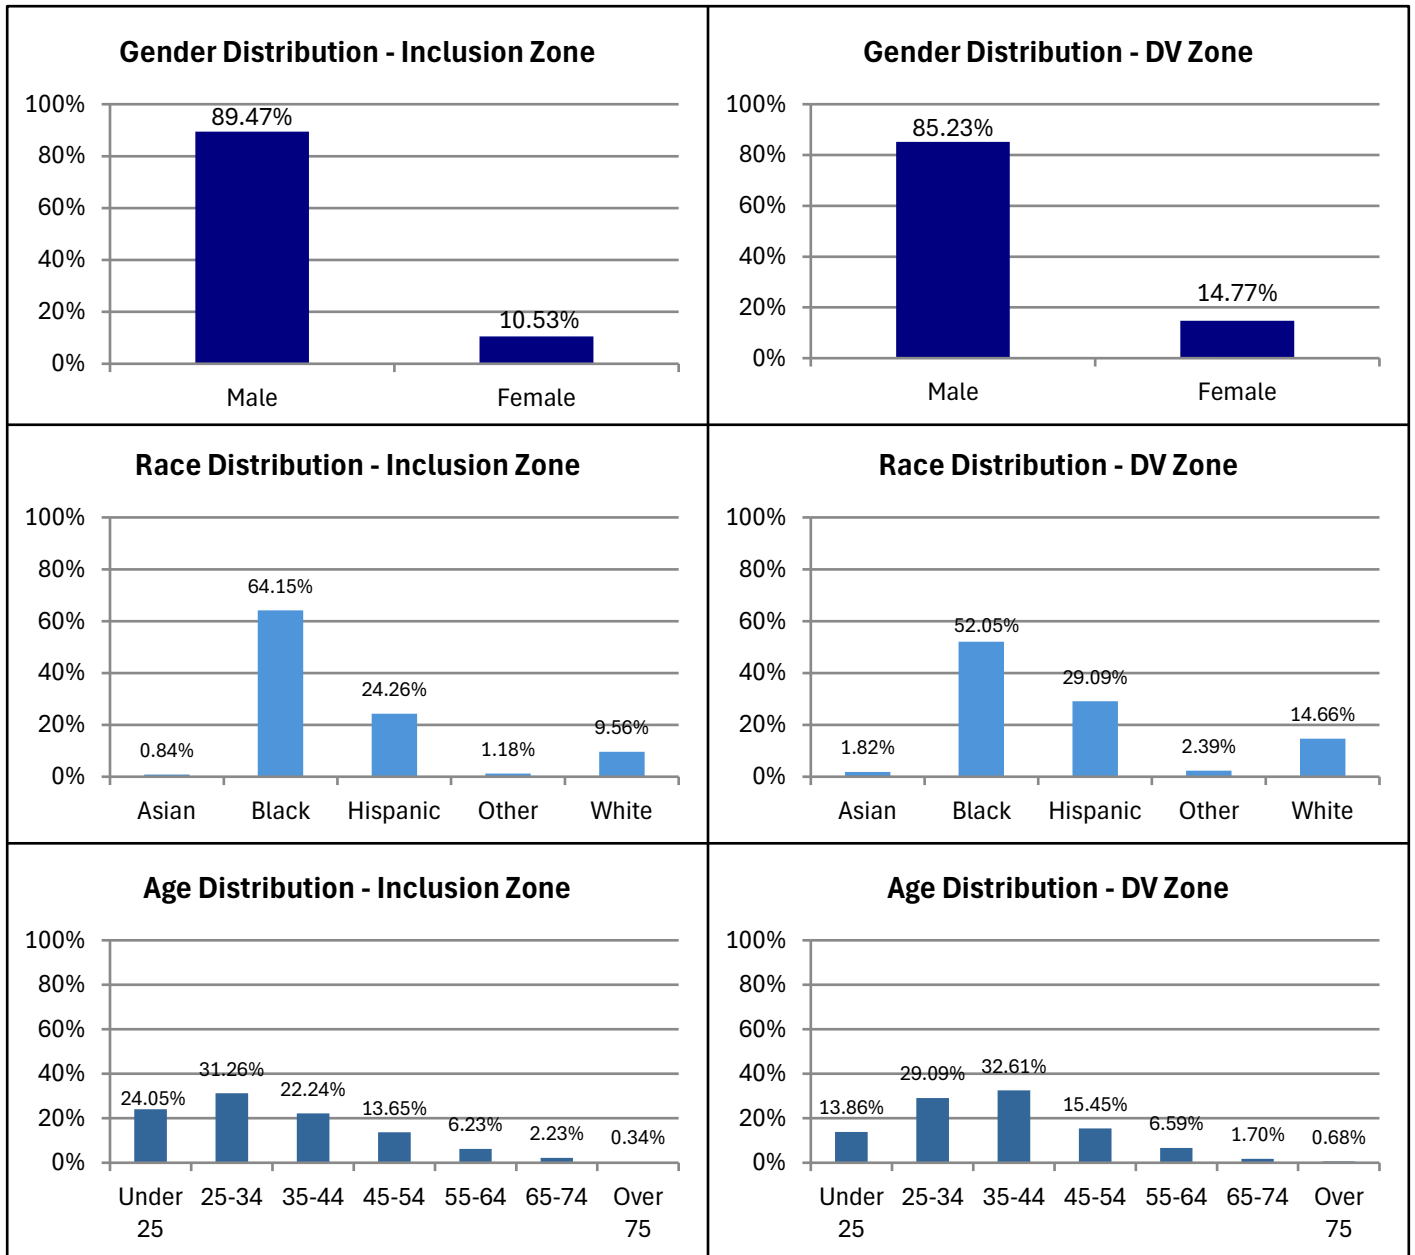

Weekly Report

Electronic Monitoring Population Demographics 6/19/2026

Curfew or 24/7 (Inclusion Zone) Only population:	2,110
DV Exclusion Zone Only population:	616
Cases with both Inclusion and Exclusion Zone Supervision*	264

Curfew or 24/7 (Inclusion Zone)

DV Exclusion Zone

* 264 individuals are monitored with Inclusion and Exclusion Zone supervision. These individuals are reflected in both sets of graphs.