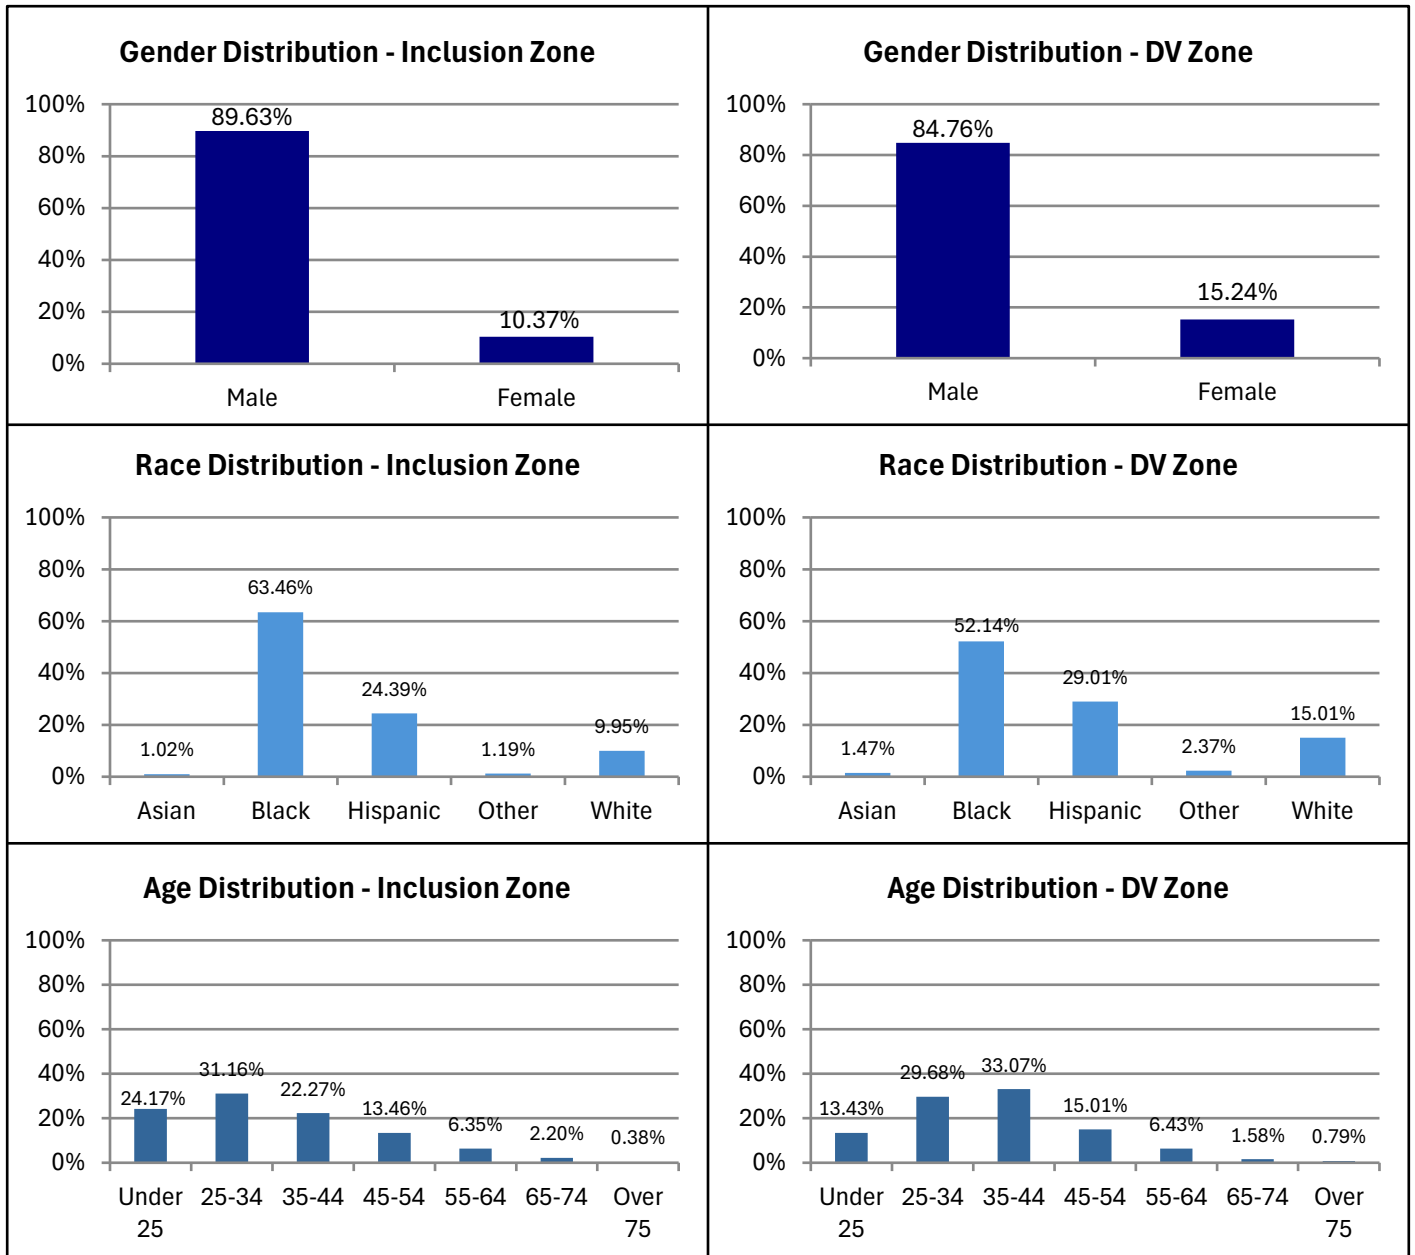

Weekly Report

Electronic Monitoring Population Demographics 6/5/2026

Curfew or 24/7 (Inclusion Zone) Only population:	2,096
DV Exclusion Zone Only population:	620
Cases with both Inclusion and Exclusion Zone Supervision*	266

Curfew or 24/7 (Inclusion Zone)

DV Exclusion Zone

* 266 individuals are monitored with Inclusion and Exclusion Zone supervision. These individuals are reflected in both sets of graphs.