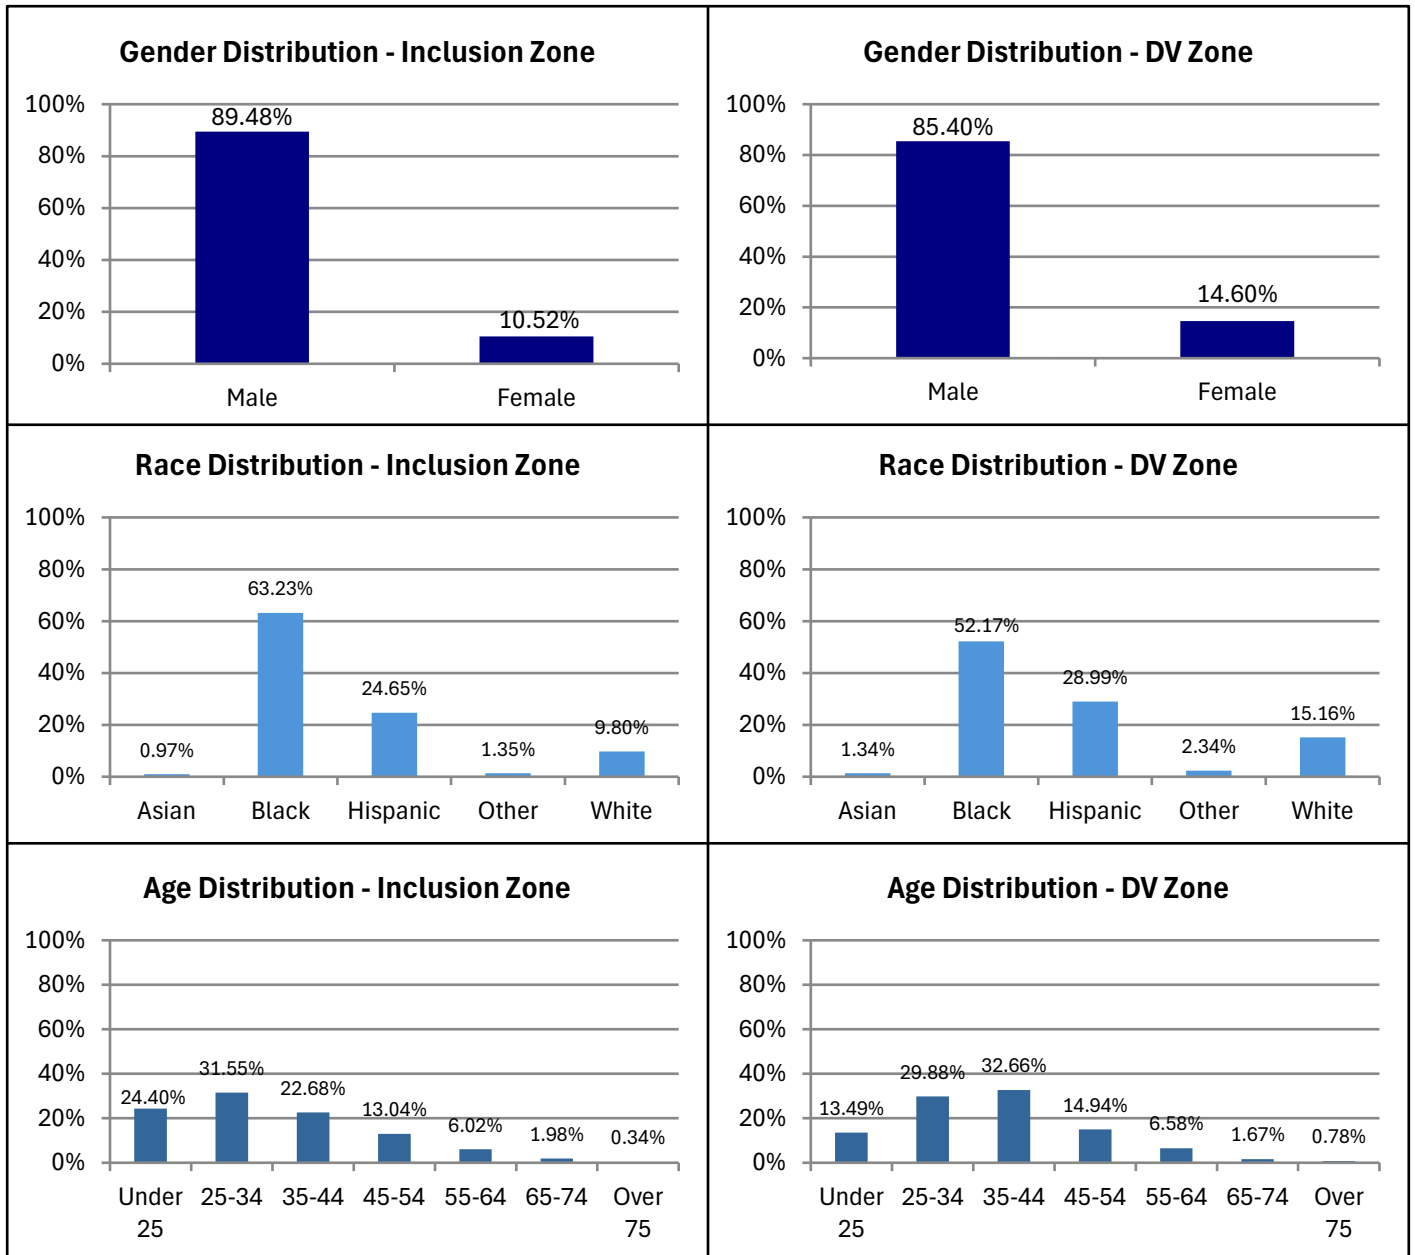

Weekly Report

Electronic Monitoring Population Demographics 5/29/2026

Curfew or 24/7 (Inclusion Zone) Only population:	2,106
DV Exclusion Zone Only population:	626
Cases with both Inclusion and Exclusion Zone Supervision*	271

Curfew or 24/7 (Inclusion Zone)

DV Exclusion Zone

* 271 individuals are monitored with Inclusion and Exclusion Zone supervision. These individuals are reflected in both sets of graphs.