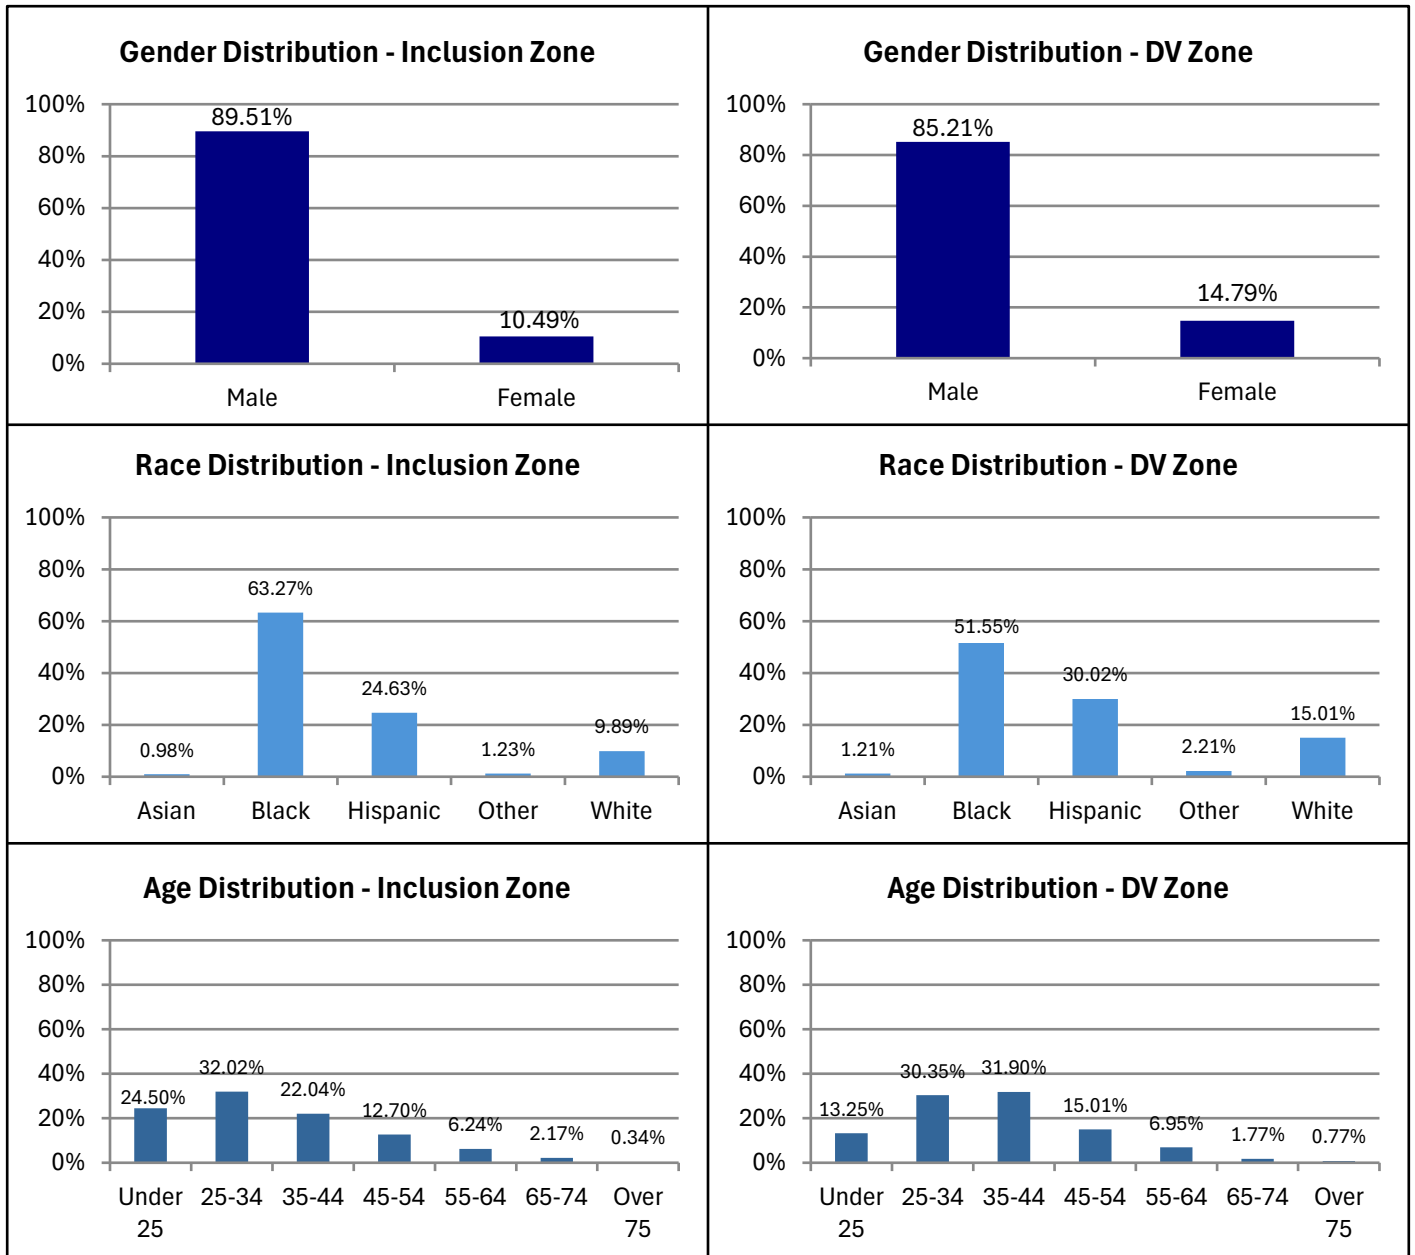

Weekly Report

Electronic Monitoring Population Demographics 5/22/2026

Curfew or 24/7 (Inclusion Zone) Only population:	2,091
DV Exclusion Zone Only population:	642
Cases with both Inclusion and Exclusion Zone Supervision*	264

Curfew or 24/7 (Inclusion Zone)

DV Exclusion Zone

* 264 individuals are monitored with Inclusion and Exclusion Zone supervision. These individuals are reflected in both sets of graphs.